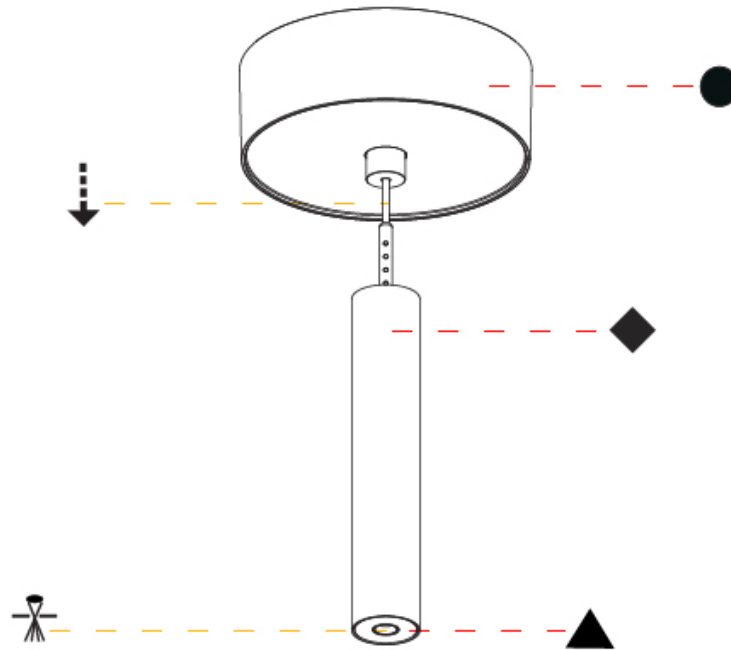

Shape: Cylinder
 Diameter (mm): 28
 Diameter (in): 1 1/8
 Height (mm): 150
 Height (in): 5 7/8
 Max. Overall Height (mm): 2150
 Max. Overall Height (in): 84 3/8
 Light Distribution: Downlight
 Weight (kg): 0.422
 Weight (lbs): 0.93
 Fixture Finish: [SSR / BKV / CWI / CRY / HAB / UFT / ITA / RUA / FTG / MYG / LOD / PUS / FRO / FUP / KIA / POP / BLS / SPG / MEY / GOH / GUM / CHC / COM / ABZ / JAG / OBR / MOS / ROR](#)
 Fixture Material: Aluminum
 Cable Details: [2000mm or 4000mm Black Cable](#)

OPTICAL

Optic°: [24 / 32 / 34 / 55 / 58](#)

RATINGS AND CERTIFICATIONS

Certified By: Certified for North American Standards
 IP rating: IP20

HANGOVER PLUG MONOPOINT SURFACE CANOPY SUSPENSION

A30824-

PROJECT
TYPE
SPECIFIER
QUANTITY
DATE

A

HANGOVER PLUG MONOPOINT RECESSED CANOPY SUSPENSION

A30839-

base number Color Finishes Finishes Finishes Lens Cable
 Temperature (Diamond) (Triangle) (Circle) Options Options

- To build a product code in our configurator select the specify button on the base model # product page
- To build a manual product code on this datasheet choose from the options listed below in blue font and add the suffix to the base model #

Shape: Cylinder
 Diameter (mm): 28
 Diameter (in): 1 1/8
 Height (mm): 150
 Height (in): 5 7/8
 Max. Overall Height (mm): 2150
 Max. Overall Height (in): 84 3/8
 Min. Recessing Depth (mm): 75
 Min. Recessing Depth (in): 2 15/16
 Light Distribution: Downlight
 Weight (kg): 0.274
 Weight (lbs): 0.60
 Fixture Finish: SSR / BKV / CWI / CRY / HAB / UFT / ITA / RUA / FTG / MYG / LOD / PUS / FRO / FUP / KIA / POP / BLS / SPG / MEY / GOH / GUM / CHC / COM / ABZ / JAG / OBR / MOS / ROR
 Fixture Material: Aluminum
 Cable Details: 2000mm or 4000mm Black Cable
 Cut-out Measurements: 68mm / 2 11/16"