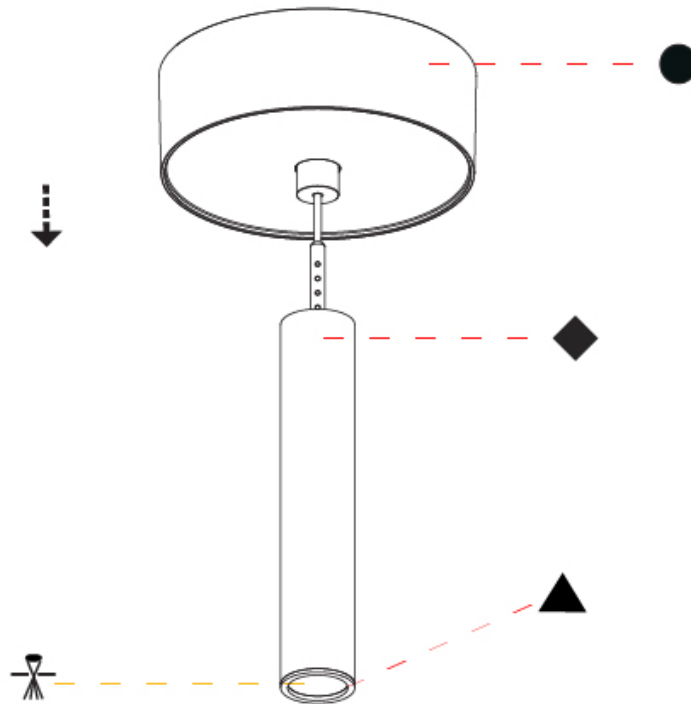

Shape: Cylinder
 Diameter (mm): 28
 Diameter (in): 1 1/8
 Height (mm): 150
 Height (in): 5 7/8
 Max. Overall Height (mm): 2150
 Max. Overall Height (in): 84 3/8
 Light Distribution: Downlight
 Weight (kg): 0.422
 Weight (lbs): 0.93
 Fixture Finish: [SSR / BKV / CWI / CRY / HAB / UFT / ITA / RUA / FTG / MYG / LOD / PUS / FRO / FUP / KIA / POP / BLS / SPG / MEY / GOH / GUM / CHC / COM / ABZ / JAG / OBR / MOS / ROR](#)
 Fixture Material: Aluminum
 Cable Details: [2000mm or 4000mm Black Cable](#)

Shape: Cylinder
 Diameter (mm): 28
 Diameter (in): 1 1/8
 Height (mm): 150
 Height (in): 11 13/16
 Max. Overall Height (mm): 2150
 Max. Overall Height (in): 84 5/8
 Light Distribution: Downlight
 Weight (kg): 0.422
 Weight (lbs): 0.93
 Diffuser: Shine Ring - Opal / Yellow / Orange / Red / Blue / Green
 Fixture Finish: SSR / BKV / CWI / CRY / HAB / UFT / ITA / RUA / FTG / MYG / LOD / PUS / FRO / FUP / KIA / POP / BLS / SPG / MEY / GOH / GUM / CHC / COM / ABZ / JAG / OBR / MOS / ROR
 Fixture Material: Aluminum
 Cable Details: 2000mm or 4000mm Cable - Color 01 to 10

OPTICAL

Optic°: 24 / 32 / 58

RATINGS AND CERTIFICATIONS

Certified By: Certified for North American Standards
 IP rating: IP20

HANGOVER PLUG SHINE MONOPOINT SURFACE CANOPY SUSPENSION

A30847-

PROJECT
TYPE
SPECIFIER
QUANTITY
DATE