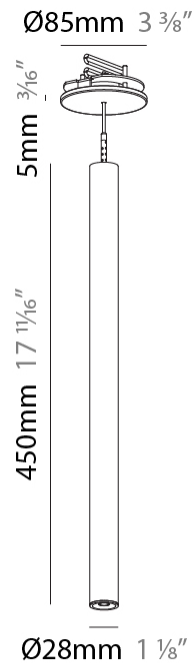

ELECTRICAL

Lamp Type: LED (Zhaga Standard)
Input Wattage (W): 6.4
Total Output Wattage (W): 6
Dimming: Tri-Mode (Non-Dimming and Phase Dimming (120Vac only) and 0-10V Dimming)
Driver Included: Yes
Driver Location: External
Driver Type: Constant Current - Universal
Driver Class: Class 2
Housing: ENCP3 w/Quick Connect
Input Voltage (V): 120 - 277
Constant Current (MA): 500

LED

Number of LEDs: 1
Color Temperature (°K): 2700 / 3000 / 3500 / 4000
Max. Delivered Lumen (lm): Max 381 / 404 / 426 / 438
Nominal Lumen (lm): 460 / 487 / 514 / 528
CRI: >90 CRI
Lamp Life (hrs): 50000

OPTICAL

Reflector°: 20 / 26 / 56

RATINGS AND CERTIFICATIONS

Certified By: CSA Certified to UL and CSA Standards

IP Rating: IP20 © 2026, T 1800-388-3382, F 416-247-9319, www.zaneen.com

Available for International specifications by adding 'INT' at the end of the existing Model #. For assistance on 'custom' specifications, contact zteam@zaneen.com. In a constant effort to supply the best product, we reserve the right to change specifications or materials without notice. The most recent specification sheets are found at zaneen.com