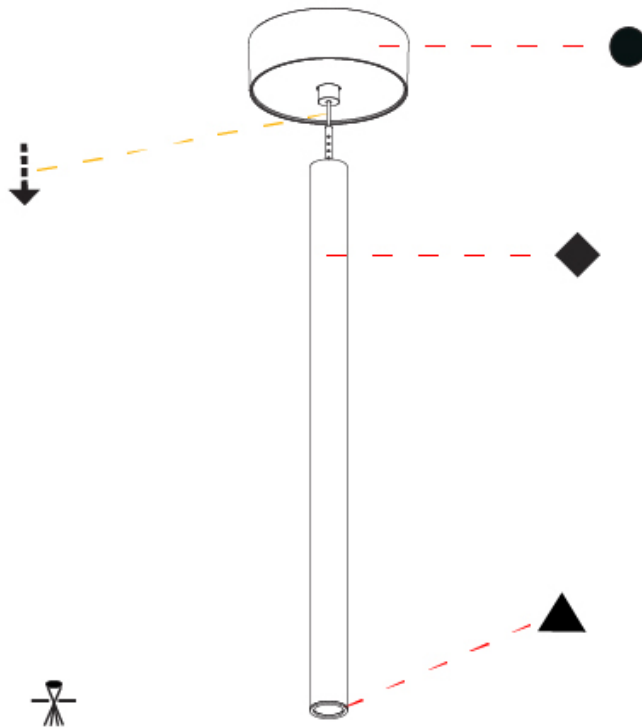

PROJECT
TYPE
SPECIFIER
QUANTITY
DATE

HANGOVER PLUG MONOPOINT RECESSED CANOPY SUSPENSION

A30841-

base number	Color Temperature	Finishes (Diamond)	Finishes (Triangle)	Finishes (Circle)	Lens Options	Cable Options	Lens Options
-------------	-------------------	--------------------	---------------------	-------------------	--------------	---------------	--------------

Shape: Cylinder
 Diameter (mm): 28
 Diameter (in): 1 1/8
 Height (mm): 450
 Height (in): 17 11/16
 Max. Overall Height (mm): 2450
 Max. Overall Height (in): 96 7/16
 Light Distribution: Downlight
 Weight (kg): 0.64
 Weight (lbs): 1.41
 Diffuser: Shine Ring - Opal / Yellow / Orange / Red / Blue / Green
 Fixture Finish: SSR / BKV / CWI / CRY / HAB / UFT / ITA / RUA / FTG / MYG / LOD / PUS / FRO / FUP / KIA / POP / BLS / SPG / MEY / GOH / GUM / CHC / COM / ABZ / JAG / OBR / MOS / ROR
 Fixture Material: Aluminum
 Cable Details: 2000mm or 4000mm Black Cable

OPTICAL

Optic°: 24 / 32 / 58

RATINGS AND CERTIFICATIONS

Certified By: Certified for North American Standards
 IP rating: IP20

HANGOVER PLUG SHINE MONOPOINT SURFACE CANOPY SUSPENSION

A30849-

PROJECT
TYPE
SPECIFIER
QUANTITY
DATE