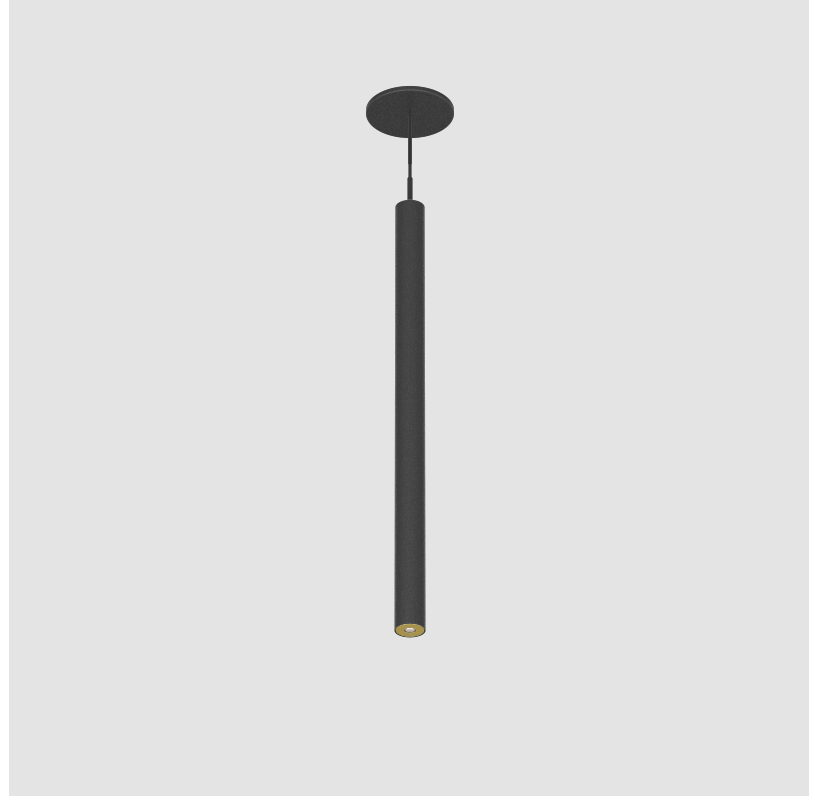

PROJECT
TYPE
SPECIFIER
QUANTITY
DATE

HANGOVER PLUG MONOPOINT RECESSED CANOPY SUSPENSION

A30841-

base number	Color Temperature	Finishes (Diamond)	Finishes (Triangle)	Finishes (Circle)	Lens Options	Cable Options	Lens Options
-------------	-------------------	--------------------	---------------------	-------------------	--------------	---------------	--------------

GENERAL

Series: Hangover
 Subseries: Hangover Plug Monopoint Recessed Canopy
 Partner: Prolight
 Division: Architectural
 Installation: Suspension
 Product Type: Pendant
 Mounting Location: Ceiling
 Light Distribution: Direct

HANGOVER PLUG MONOPOINT RECESSED CANOPY SUSPENSION

A30841-

PROJECT

TYPE

SPECIFIER

QUANTITY

DATE

A