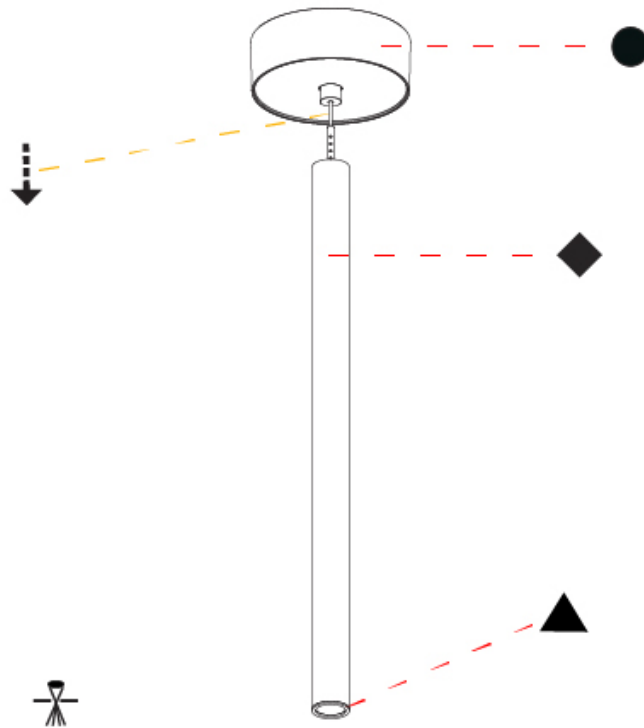

PHYSICAL

Shape: Cylinder
 Diameter (mm): 28
 Diameter (in): 1 1/8
 Height (mm): 450
 Height (in): 17 11/16
 Max. Overall Height (mm): 2450
 Max. Overall Height (in): 96 7/16
 Weight (kg): 0.64
 Weight (lbs): 1.41
 Diffuser: Shine Ring - Opal / Yellow / Orange / Red / Blue / Green
 Fixture Finish: SSR / BKV / CWI / CRY / HAB / UFT / ITA / RUA / FTG / MYG / LOD / PUS / FRO / FUP / KIA / POP / BLS / SPG / MEY / GOH / CHC / COM / ABZ / JAG / OBR / MOS / ROR
 Fixture Material: Aluminum
 Cable Details: 2000mm or 4000mm Black Cable

OPTICAL

Optic°: 24 / 32 / 58

RATINGS AND CERTIFICATIONS

Certified By: Certified for North American Standards
 IP rating: IP20

HANGOVER PLUG SHINE MONOPOINT SURFACE CANOPY SUSPENSION

A30849-

PROJECT
TYPE
SPECIFIER
QUANTITY
DATE