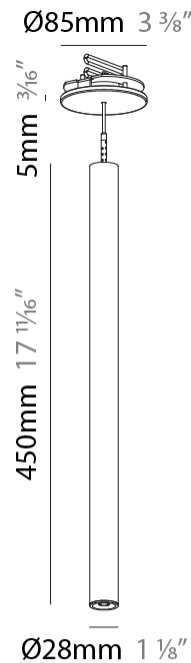

ELECTRICAL

Lamp Type: LED (Zhaga Standard)
Input Wattage (W): 6.4
Total Output Wattage (W): 6
Dimming: Tri-Mode (Non-Dimming and Phase Dimming (120Vac only) and 0-10V Dimming)
Driver Included: Yes
Driver Location: External
Driver Type: Constant Current - Universal
Driver Class: Class 2
Housing: ENCP3 w/Quick Connect
Input Voltage (V): 120 - 277
Constant Current (MA): 500

LED

Number of LEDs: 1
Color Temperature (°K): 2700 / 3000 / 3500 / 4000
Max. Delivered Lumen (lm): Max 381 / 404 / 426 / 438
Nominal Lumen (lm): 460 / 487 / 514 / 528
CRI: >90 CRI
Lamp Life (hrs): 50000

OPTICAL

Reflector°: 20 / 26 / 56

RATINGS AND CERTIFICATIONS

Certified By: CSA Certified to UL and CSA Standards

IP20 © 2024, T 1800-388-3382, F 416-247-9319, www.zaneen.com

Available for International specifications by adding 'INT' at the end of the existing Model #. For assistance on 'custom' specifications, contact zteam@zaneen.com. In a constant effort to supply the best product, we reserve the right to change specifications or materials without notice. The most recent specification sheets are found at zaneen.com