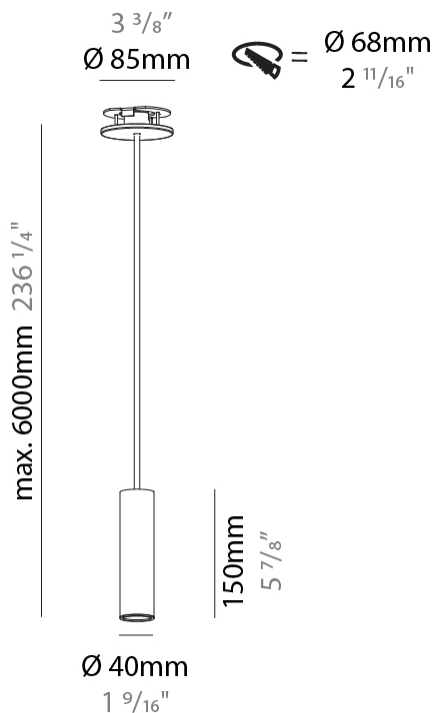

ELECTRICAL

Lamp Type: LED (Zhaga Standard)
Input Wattage (W): 10.9
Total Output Wattage (W): 9
Dimming: Non-Dimmable
Driver Included: Yes
Driver Location: External
Driver Type: Constant Current
Driver Class: Class 2
Input Voltage (V): 120
Constant Current (MA): 500
Upon Request: Remote: 0-10Vdc dimming / Phase dimming 120Vac

LED

Number of LEDs: 1
Color Temperature (°K): 2700 / 3000 / 4000
Max. Delivered Lumen (lm): 842
CRI: >90 CRI
Lamp Life (hrs): 50000
Upon Request: ***3500K available in minimum quantities (larger quantities upon request)

OPTICAL

Reflector: 40 / 50

RATINGS AND CERTIFICATIONS

Certified By: Certified for North American Standards
IP Rating: IP20

© 2026, T 1800-388-3382, F 416-247-9319, www.zaneen.com

Available for International specifications by adding 'INT' at the end of the existing Model #. For assistance on 'custom' specifications, contact zteam@zaneen.com. In a constant effort to supply the best product, we reserve the right to change specifications or materials without notice. The most recent specification sheets are found at zaneen.com