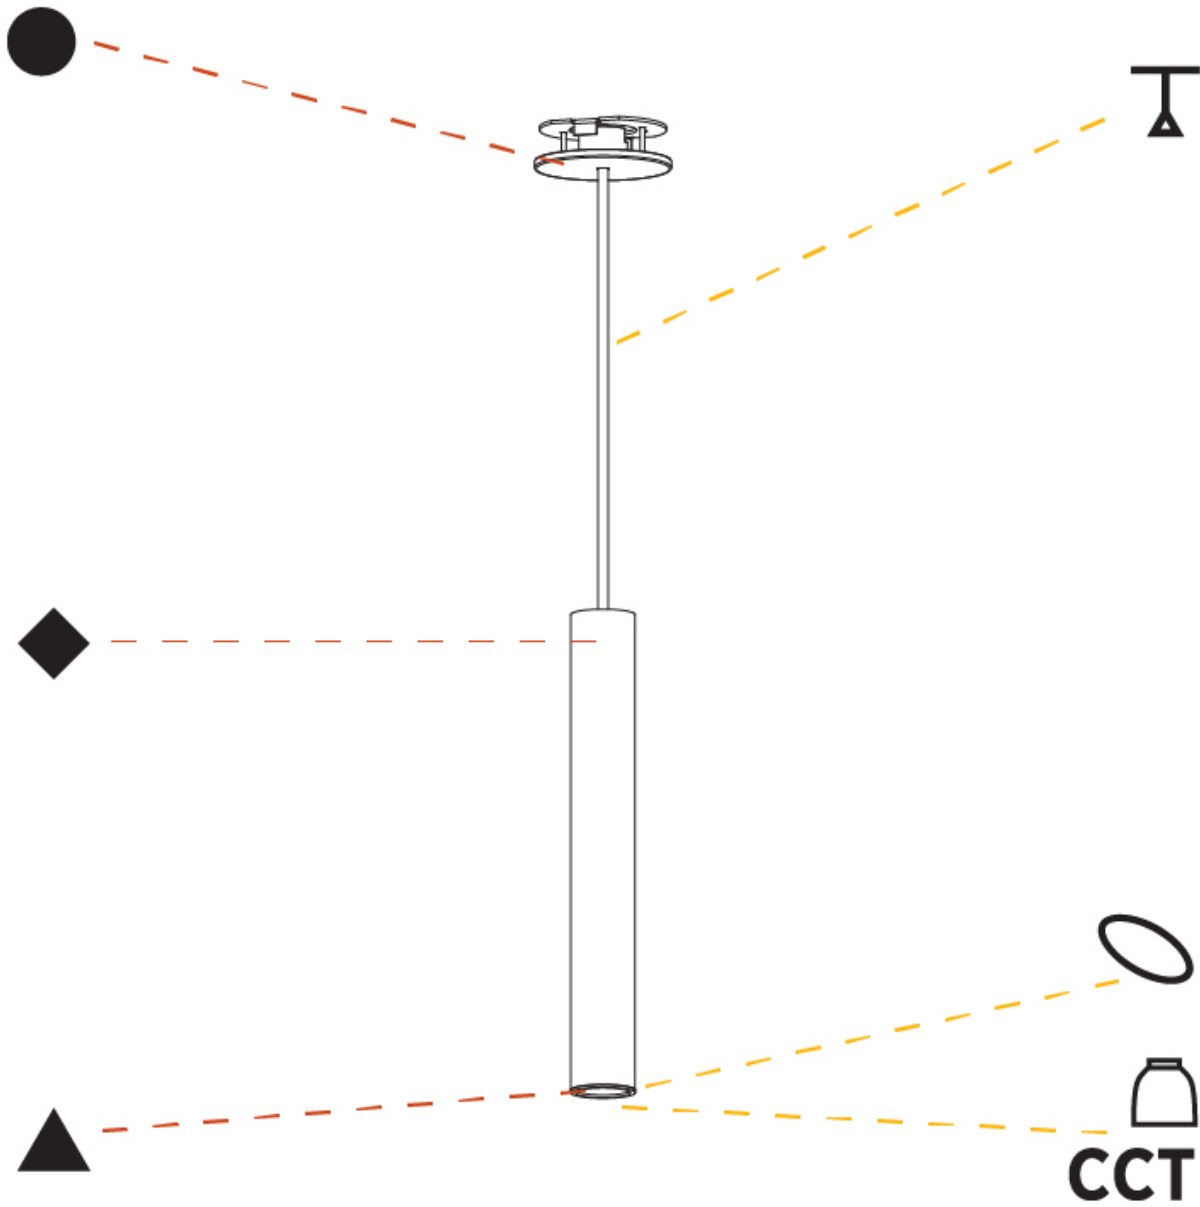

HANGOVER MONOPOINT RECESSED CANOPY SUSPENSION

A300151-

PROJECT

TYPE

SPECIFIER

QUANTITY

DATE