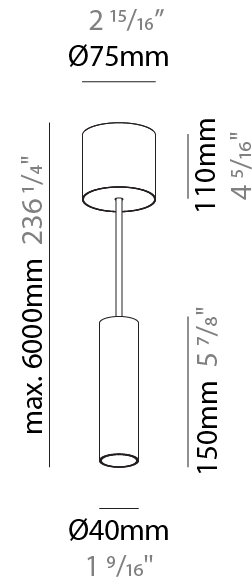

GENERAL

Series: Hangover
Subseries: Hangover Monopoint Surface Canopy
Partner: Prolicht
Division: Architectural
Installation: Suspension
Product Type: Pendant
Mounting Location: Ceiling
Light Distribution: Direct

PHYSICAL

Shape: Cylinder
Diameter (mm): 40
Diameter (in): 1 9/16
Height (mm): 150
Height (in): 5 7/8
Max. Overall Height (mm): 2150
Max. Overall Height (in): 84 5/8
Weight (kg): 0.75
Weight (lbs): 1.65
Diffuser: Shine Ring 0-6
Fixture Finish: SSR / BKV / CWI / CRY / HAB / UFT / ITA / RUA / FTG / MYG / LOD / PUS / FRO / FUP / KIA / POP / BLS / SPG / MEY / GOH / CHC / COM / ABZ / JAG / OBR / MOS / ROR
Fixture Material: Aluminum
Cable Details: 2000mm / 6000mm Cable in White / Black / Orange / Red

ELECTRICAL

Lamp Type: LED (Zhaga Standard)
Input Wattage (W): 10.9
Total Output Wattage (W): 9
Dimming: Non-Dimmable
Driver Included: Yes
Driver Location: Integrated
Driver Type: Constant Current
Driver Class: Class 2
Input Voltage (V): 120
Constant Current (MA): 500
Upon Request: Remote: 0-10Vdc dimming / Phase dimming 120Vac

LED

Number of LEDs: 1
Color Temperature (°K): 2700 / 3000 / 4000
Max. Delivered Lumen (lm): 842
CRI: >90 CRI
Lamp Life (hrs): 50000

OPTICAL

Reflector: 40 / 50

RATINGS AND CERTIFICATIONS

Certified By: Certified for North American Standards
IP rating: IP20