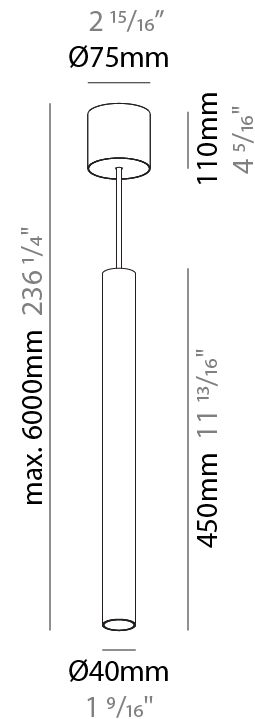

GENERAL

Series: Hangover
Subseries: Hangover Monopoint Surface Canopy
Partner: Prolicht
Division: Architectural
Installation: Suspension
Product Type: Pendant
Mounting Location: Ceiling
Light Distribution: Direct

PHYSICAL

Shape: Cylinder
Diameter (mm): 40
Diameter (in): 1 9/16
Height (mm): 450
Height (in): 17 13/16
Max. Overall Height (mm): 2450
Max. Overall Height (in): 96 7/16
Diffuser: Shine Ring 0-6
Fixture Finish: SSR / BKV / CWI / CRY / HAB / UFT / ITA / RUA / FTG / MYG / LOD / PUS / FRO / FUP / KIA / POP / BLS / SPG / MEY / GOH / CHC / COM / ABZ / JAG / OBR / MOS / ROR
Fixture Material: Aluminum
Cable Details: 2000mm / 6000mm Cable in White / Black / Orange / Red

ELECTRICAL

Lamp Type: LED (Zhaga Standard)
Input Wattage (W): 10.9
Total Output Wattage (W): 9
Dimming: Non-Dimmable
Driver Included: Yes
Driver Location: Integrated
Driver Type: Constant Current
Driver Class: Class 2
Housing: ENCP3
Input Voltage (V): 120
Constant Current (mA): 500
Upon Request: Remote: 0-10Vdc dimming / Phase dimming 120Vac

LED

Number of LEDs: 1
Color Temperature (°K): 2700 / 3000 / 4000
Max. Delivered Lumen (lm): 842
CRI: >90 CRI
Efficiency (%): 86
Lamp Life (hrs): 50000
Upon Request: ***3500K available in minimum quantities (larger quantities upon request)

OPTICAL

Reflector: 40 / 50

RATINGS AND CERTIFICATIONS

Certified By: Certified for North American Standards
IP rating: IP20