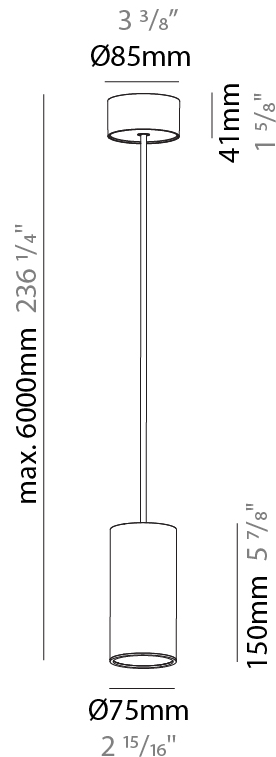

GENERAL

Series: Hangover
Subseries: Hangover Monopoint Surface Canopy
Brand: Prolicht
Division: Architectural
Mounting Type: Suspension
Mounting Location: Ceiling
Subcategory: Pendant

PHYSICAL

Shape: Cylinder
Diameter (mm): 75
Diameter (in): 2 ¹⁵/₁₆
Height (mm): 150
Height (in): 5 ⁷/₈
Max. Overall Height (mm): 2150
Max. Overall Height (in): 84 ⁵/₈
Light Distribution: Direct
Diffuser: Shine Ring 0-6
Fixture Finish: SSR / BKV / CWI / CRY / HAB / UFT / ITA / RUA / FTG / MYG / LOD / PUS / FRO / FUP / KIA / POP / BLS / SPG / MEY / GOH / GUM / CHC / COM / ABZ / JAG / OBR / MOS / ROR
Fixture Material: Aluminum
Cable Details: 2000mm / 6000mm Cable in White / Black / Orange / Red

ELECTRICAL

Lamp Type: LED (Zhaga Standard)
Input Wattage (W): 10.95
Total Output Wattage (W): 9.18
Dimming: Non-Dimmable
Driver Included: Yes
Driver Location: Integrated
Driver Type: Constant Current
Driver Class: Class 2
Input Voltage (V): 120
Constant Current (MA): 500
Upon Request: Remote: 0-10Vdc dimming / Phase dimming 120Vac / Non-dimming 120/277Vac

LED

Number of LEDs: 1
Color Temperature (°K): 2700 / 3000 / 4000
Max. Delivered Lumen (lm): 923
CRI: >90 CRI
Efficiency (%): 86
Lamp Life (hrs): 50000

OPTICAL

Reflector°: 18 / 36 / 52

RATINGS AND CERTIFICATIONS

Certified By: Certified for North American Standards
IP rating: IP20