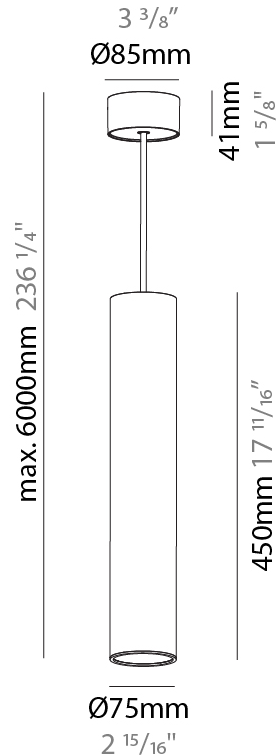

GENERAL

Series: Hangover
Subseries: Hangover Monopoint Surface Canopy
Brand: Prolicht
Division: Architectural
Mounting Type: Suspension
Mounting Location: Ceiling
Subcategory: Pendant

PHYSICAL

Shape: Cylinder
Diameter (mm): 75
Diameter (in): 2 ¹⁵/₁₆
Height (mm): 450
Height (in): 17 ¹¹/₁₆
Max. Overall Height (mm): 2450
Max. Overall Height (in): 96 ⁷/₁₆
Light Distribution: Direct / Indirect
Diffuser: Shine Ring 0-6
Fixture Finish: SSR / BKV / CWI / CRY / HAB / UFT / ITA / RUA / FTG / MYG / LOD / PUS / FRO / FUP / KIA / POP / BLS / SPG / MEY / GOH / GUM / CHC / COM / ABZ / JAG / OBR / MOS / ROR
Fixture Material: Aluminum
Cable Details: 2000mm / 6000mm Cable in White / Black / Orange / Red

ELECTRICAL

Lamp Type: LED (Zhaga Standard)
Input Wattage (W): 20.8
Total Output Wattage (W): 19
Dimming: Tri-Mode (Non-Dimming and Phase Dimming (120Vac only) and 0-10V Dimming)
Driver Included: Yes
Driver Location: External
Driver Type: Constant Current - Universal
Driver Class: Class 2
Housing: ENCP3
Input Voltage (V): 120 - 277
Constant Current (MA): 500

LED

Number of LEDs: 2
Color Temperature (°K): 2700 / 3000 / 4000
Max. Delivered Lumen (lm): 1821
CRI: >90 CRI
Efficiency (%): 86
Lamp Life (hrs): 50000

OPTICAL

Reflector°: 18 / 36 / 52

RATINGS AND CERTIFICATIONS

Certified By: Certified for North American Standards
IP rating: IP20