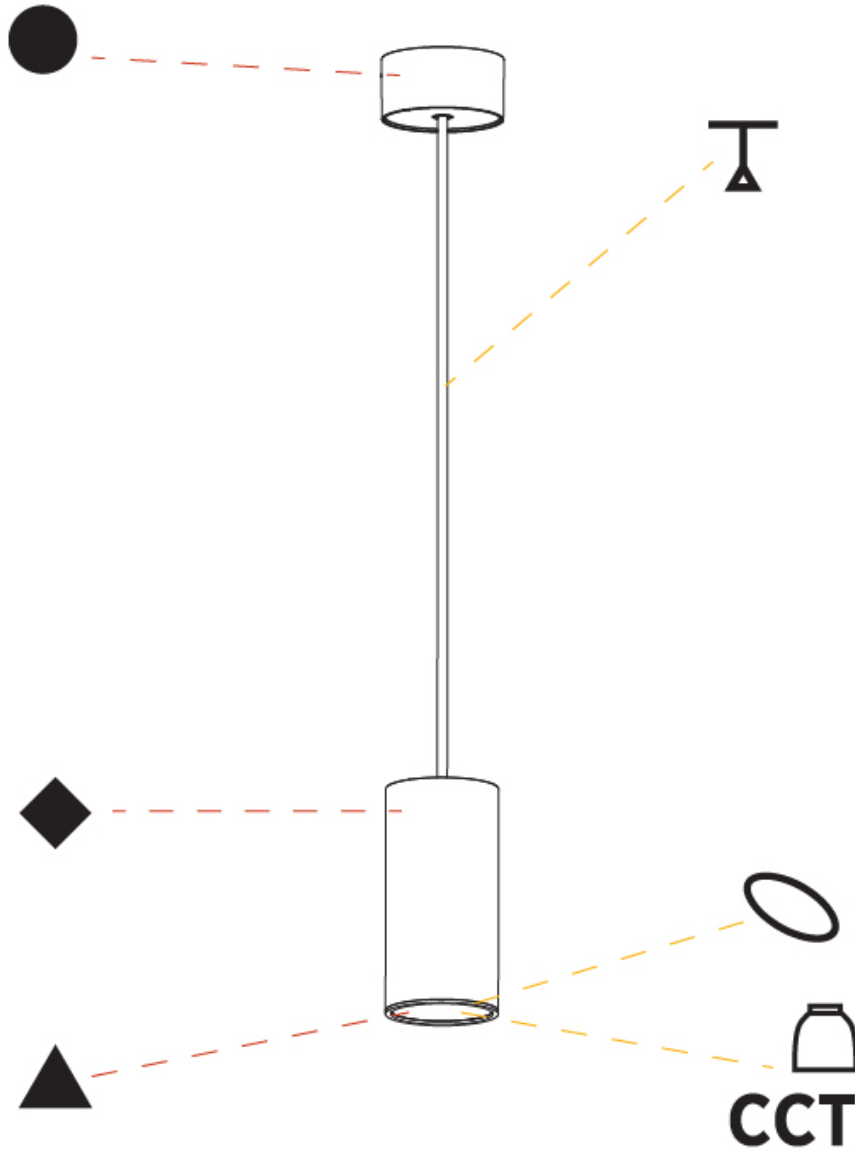

HANGOVER MONOPOINT SURFACE CANOPY SUSPENSION

A300164-

PROJECT
TYPE
SPECIFIER
QUANTITY
DATE