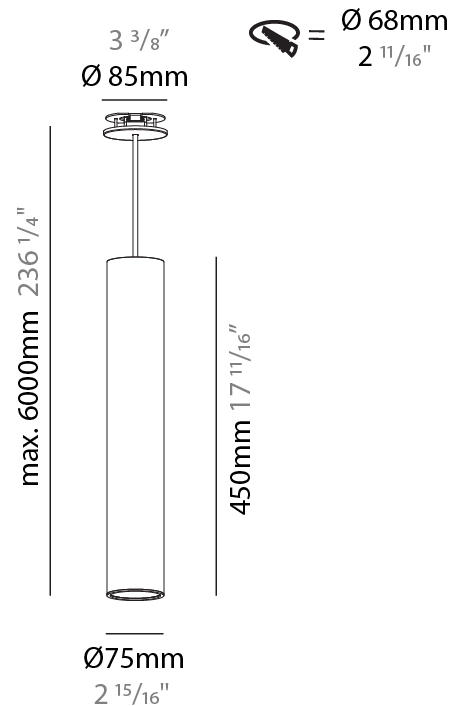

PHYSICAL

Shape: Cylinder
Diameter (mm): 75
Diameter (in): 2 ¹⁵/₁₆
Height (mm): 450
Height (in): 17 ¹¹/₁₆
Max. Overall Height (mm): 2450
Max. Overall Height (in): 96 ⁷/₁₆
Light Distribution: Downlight
Diffuser: Shine Ring 0-6
Fixture Finish: SSR / BKV / CWI / CRY / HAB / UFT / ITA / RUA / FTG / MYG / LOD / PUS / FRO / FUP / KIA / POP / BLS / SPG / MEY / GOH / GUM / CHC / COM / ABZ / JAG / OBR / MOS / ROR
Fixture Material: Aluminum
Cable Details: 2000mm / 6000mm Cable in White / Black / Orange / Red
Cut-out Measurements: 68mm / 2 11/16"

ELECTRICAL

Lamp Type: LED (Zhaga Standard)
Input Wattage (W): 20
Total Output Wattage (W): 18.2
Dimming: Non-Dimming / Phase Dimming (120vac Only)
Driver Included: Yes
Driver Location: Integrated
Driver Type: Constant Current - Universal
Driver Class: Class 2
Input Voltage (V): 120 - 277
Constant Current (MA): 500
Upon Request: (Not included - see components) Remote: 0-10Vdc dimming

LED

Number of LEDs: 1
Color Temperature (°K): 2700 / 3000 / 4000
Max. Delivered Lumen (lm): 1512 / 1568 / 1680
Nominal Lumen (lm): 1782 / 1848 / 1981
CRI: >90 CRI
Lamp Life (hrs): 50000
Upon Request: ***3500K available in minimum quantities (larger quantities upon request)

OPTICAL

Reflector: 18 / 36 / 52

RATINGS AND CERTIFICATIONS

Certified By: Certified for North American Standards
IP rating: IP20