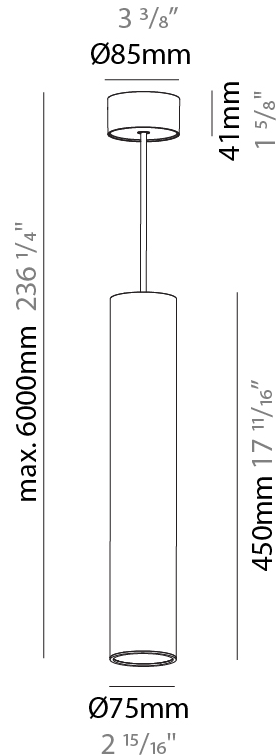

GENERAL

Series: Hangover
Subseries: Hangover Monopoint Surface Canopy
Brand: Prolicht
Division: Architectural
Mounting Type: Suspension
Mounting Location: Ceiling
Subcategory: Pendant

PHYSICAL

Shape: Cylinder
Diameter (mm): 75
Diameter (in): 2 ¹⁵/₁₆
Height (mm): 450
Height (in): 17 ¹¹/₁₆
Max. Overall Height (mm): 2450
Max. Overall Height (in): 96 ⁷/₁₆
Light Distribution: Downlight
Diffuser: Shine Ring 0-6
Fixture Finish: SSR / BKV / CWI / CRY / HAB / UFT / ITA / RUA / FTG / MYG / LOD / PUS / FRO / FUP / KIA / POP / BLS / SPG / MEY / GOH / GUM / CHC / COM / ABZ / JAG / OBR / MOS / ROR
Fixture Material: Aluminum
Cable Details: 2000mm / 6000mmm Cable in White / Black / Orange / Red

ELECTRICAL

Lamp Type: LED (Zhaga Standard)
Input Wattage (W): 20
Total Output Wattage (W): 18.9
Dimming: Non-Dimmable
Driver Included: Yes
Driver Location: Integrated
Driver Type: Constant Current
Driver Class: Class 2
Housing: ENCP3
Input Voltage (V): 120
Constant Current (MA): 500
Upon Request: Remote: 0-10Vdc dimming / Phase dimming 120Vac

LED

Number of LEDs: 1
Color Temperature (°K): 2700 / 3000 / 4000
Max. Delivered Lumen (lm): 1680
CRI: >90 CRI
Efficiency (%): 86
Lamp Life (hrs): 50000

OPTICAL

Reflector: 18 / 36 / 52

RATINGS AND CERTIFICATIONS

Certified By: Certified for North American Standards
IP rating: IP20