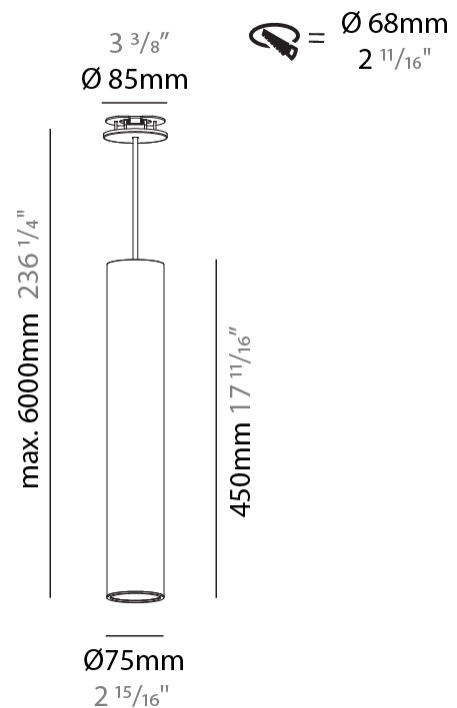

PHYSICAL

Shape: Cylinder
Diameter (mm): 75
Diameter (in): 2 ¹⁵/₁₆
Height (mm): 450
Height (in): 17 ¹¹/₁₆
Max. Overall Height (mm): 2450
Max. Overall Height (in): 96 ⁷/₁₆
Light Distribution: Downlight
Diffuser: Shine Ring 0-6
Fixture Finish: SSR / BKV / CWI / CRY / HAB / UFT / ITA / RUA / FTG / MYG / LOD / PUS / FRO / FUP / KIA / POP / BLS / SPG / MEY / GOH / GUM / CHC / COM / ABZ / JAG / OBR / MOS / ROR
Fixture Material: Aluminum
Cable Details: 2000mm / 6000mm Cable in White / Black / Orange / Red
Cut-out Measurements: 68mm / 2 11/16"

ELECTRICAL

Lamp Type: LED (Zhaga Standard)
Input Wattage (W): 20
Total Output Wattage (W): 18.2
Dimming: Non-Dimming / Phase Dimming (120vac Only)
Driver Included: Yes
Driver Location: Integrated
Driver Type: Constant Current - Universal
Driver Class: Class 2
Input Voltage (V): 120 - 277
Constant Current (MA): 500
Upon Request: (Not included - see components) Remote: 0-10Vdc dimming

LED

Number of LEDs: 1
Color Temperature (°K): 2700 / 3000 / 4000
Max. Delivered Lumen (lm): 1512 / 1568 / 1680
Nominal Lumen (lm): 1782 / 1848 / 1981
CRI: >90 CRI
Lamp Life (hrs): 50000
Upon Request: ***3500K available in minimum quantities (larger quantities upon request)

OPTICAL

Reflector: 18 / 36 / 52

RATINGS AND CERTIFICATIONS

Certified By: Certified for North American Standards
IP rating: IP20