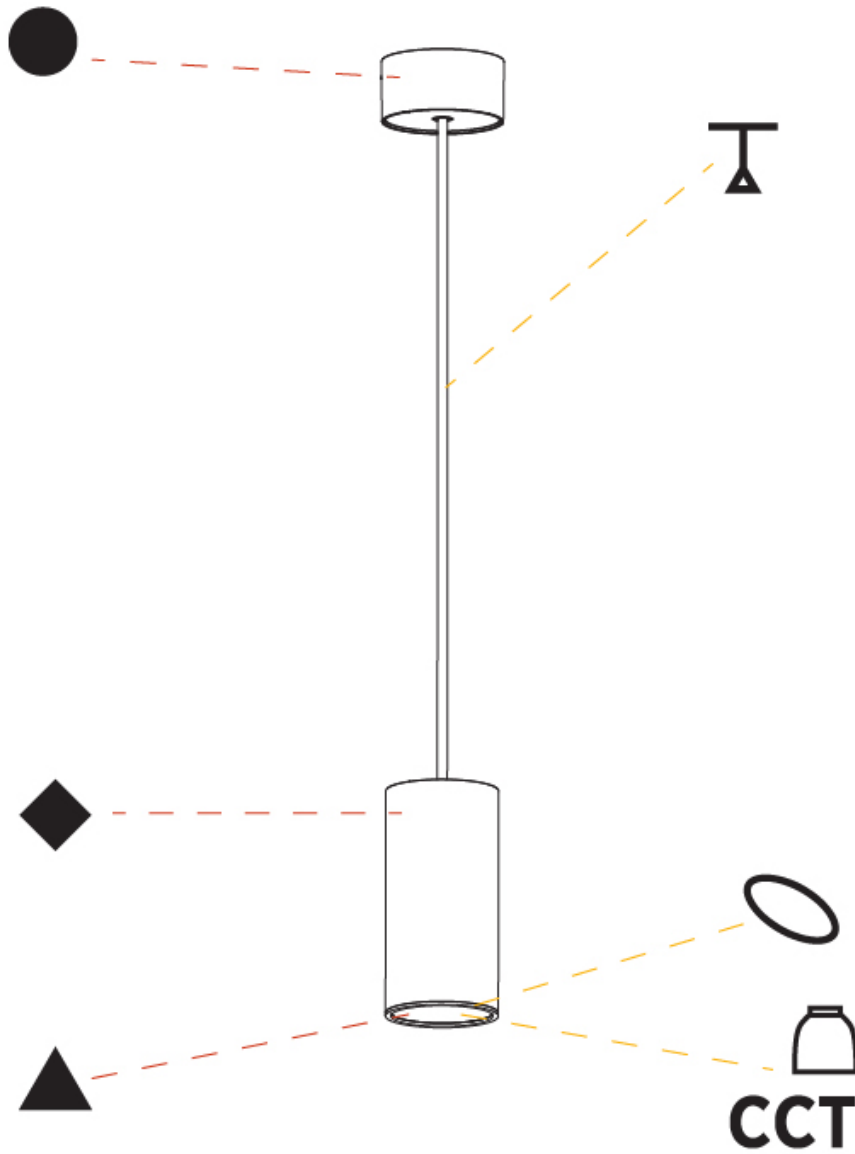

HANGOVER MONOPOINT SURFACE CANOPY SUSPENSION

A300165-

PROJECT	_____
TYPE	_____
SPECIFIER	_____
QUANTITY	_____
DATE	_____