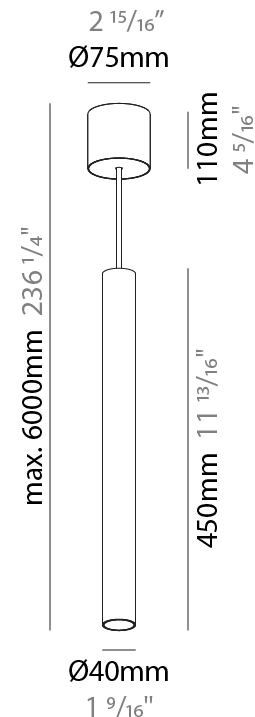

GENERAL

Series: Hangover
Subseries: Hangover Monopoint Surface Canopy
Brand: Prolicht
Division: Architectural
Mounting Type: Suspension
Mounting Location: Ceiling
Subcategory: Pendant

PHYSICAL

Shape: Cylinder
Diameter (mm): 40
Diameter (in): 1 9/16
Height (mm): 450
Height (in): 17 13/16
Max. Overall Height (mm): 2450
Max. Overall Height (in): 96 7/16
Light Distribution: Downlight
Diffuser: Shine Ring 0-6
Fixture Finish: SSR / BKV / CWI / CRY / HAB / UFT / ITA / RUA / FTG / MYG / LOD / PUS / FRO / FUP / KIA / POP / BLS / SPG / MEY / GOH / GUM / CHC / COM / ABZ / JAG / OBR / MOS / ROR
Fixture Material: Aluminum
Cable Details: 2000mm / 6000mm Cable in White / Black / Orange / Red

ELECTRICAL

Lamp Type: LED (Zhaga Standard)
Input Wattage (W): 10.9
Total Output Wattage (W): 9
Dimming: Non-Dimmable
Driver Included: Yes
Driver Location: Integrated
Driver Type: Constant Current
Driver Class: Class 2
Housing: ENCP3
Input Voltage (V): 120
Constant Current (MA): 500
Upon Request: Remote: 0-10Vdc dimming / Phase dimming 120Vac

LED

Number of LEDs: 1
Color Temperature (°K): 2700 / 3000 / 4000
Max. Delivered Lumen (lm): 842
CRI: >90 CRI
Efficiency (%): 86
Lamp Life (hrs): 50000
Upon Request: ***3500K available in minimum quantities (larger quantities upon request)

OPTICAL

Reflector: 40 / 50

RATINGS AND CERTIFICATIONS

Certified By: Certified for North American Standards
IP rating: IP20