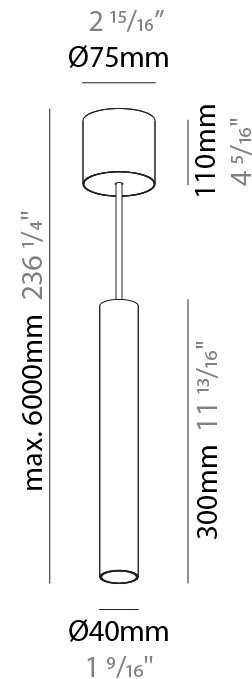

GENERAL

Series: Hangover
Subseries: Hangover Monopoint Surface Canopy
Partner: Prolicht
Division: Architectural
Installation: Suspension
Product Type: Pendant
Mounting Location: Ceiling
Light Distribution: Direct

PHYSICAL

Shape: Cylinder
Diameter (mm): 40
Diameter (in): 1 ⁹/₁₆
Height (mm): 300
Height (in): 11 ¹³/₁₆
Max. Overall Height (mm): 2300
Max. Overall Height (in): 90 ⁹/₁₆
Diffuser: Shine Ring 0-6
Fixture Finish: SSR / BKV / CWI / CRY / HAB / UFT / ITA / RUA / FTG / MYG / LOD / PUS / FRO / FUP / KIA / POP / BLS / SPG / MEY / GOH / CHC / COM / ABZ / JAG / OBR / MOS / ROR
Fixture Material: Aluminum
Cable Details: 2000mm / 6000mm Cable in White / Black / Orange / Red

ELECTRICAL

Lamp Type: LED (Zhaga Standard)
Input Wattage (W): 10.9
Total Output Wattage (W): 9
Dimming: Non-Dimmable
Driver Included: Yes
Driver Location: Integrated
Driver Type: Constant Current
Driver Class: Class 2
Input Voltage (V): 120
Constant Current (MA): 500
Upon Request: Remote: 0-10Vdc dimming / Phase dimming 120Vac

LED

Number of LEDs: 1
Color Temperature (°K): 2700 / 3000 / 4000
Max. Delivered Lumen (lm): 842
CRI: >90 CRI
Efficiency (%): 86
Lamp Life (hrs): 50000
Upon Request: ***3500K available in minimum quantities (larger quantities upon request)

OPTICAL

Reflector°: 40 / 50

RATINGS AND CERTIFICATIONS

Certified By: Certified for North American Standards
IP rating: IP20