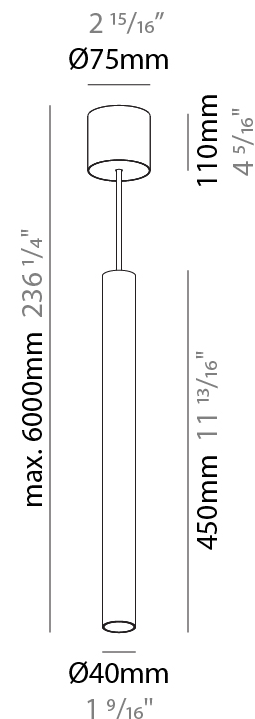

GENERAL

Series: Hangover
Subseries: Hangover Monopoint Surface Canopy
Partner: Prolicht
Division: Architectural
Installation: Suspension
Product Type: Pendant
Mounting Location: Ceiling
Light Distribution: Direct

PHYSICAL

Shape: Cylinder
Diameter (mm): 40
Diameter (in): 1 9/16
Height (mm): 450
Height (in): 17 13/16
Max. Overall Height (mm): 2450
Max. Overall Height (in): 96 7/16
Diffuser: Shine Ring 0-6
Fixture Finish: SSR / BKV / CWI / CRY / HAB / UFT / ITA / RUA / FTG / MYG / LOD / PUS / FRO / FUP / KIA / POP / BLS / SPG / MEY / GOH / CHC / COM / ABZ / JAG / OBR / MOS / ROR
Fixture Material: Aluminum
Cable Details: 2000mm / 6000mm Cable in White / Black / Orange / Red

ELECTRICAL

Lamp Type: LED (Zhaga Standard)
Input Wattage (W): 10.9
Total Output Wattage (W): 9
Dimming: Non-Dimmable
Driver Included: Yes
Driver Location: Integrated
Driver Type: Constant Current
Driver Class: Class 2
Housing: ENCP3
Input Voltage (V): 120
Constant Current (mA): 500
Upon Request: Remote: 0-10Vdc dimming / Phase dimming 120Vac

LED

Number of LEDs: 1
Color Temperature (°K): 2700 / 3000 / 4000
Max. Delivered Lumen (lm): 842
CRI: >90 CRI
Efficiency (%): 86
Lamp Life (hrs): 50000
Upon Request: ***3500K available in minimum quantities (larger quantities upon request)

OPTICAL

Reflector: 40 / 50

RATINGS AND CERTIFICATIONS

Certified By: Certified for North American Standards
IP rating: IP20