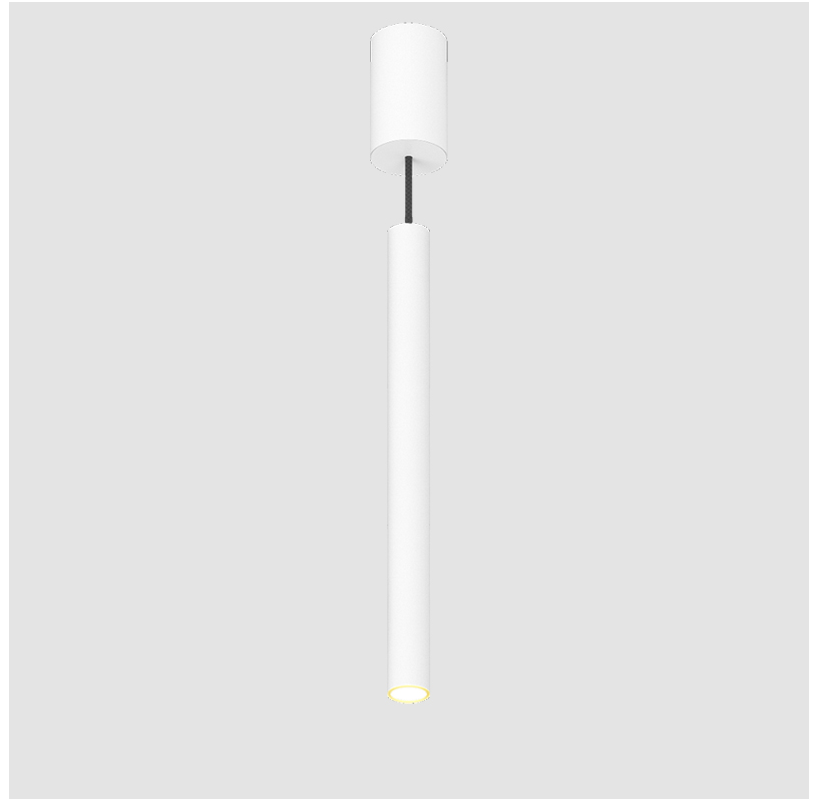

GENERAL

Series: Hangover
Subseries: Hangover Monopoint Surface Canopy
Partner: Prolicht
Division: Architectural
Installation: Suspension
Product Type: Pendant
Mounting Location: Ceiling
Light Distribution: Direct

PHYSICAL

Shape: Cylinder
Diameter (mm): 40
Diameter (in): 1 9/16
Height (mm): 450
Height (in): 17 13/16
Max. Overall Height (mm): 2450
Max. Overall Height (in): 96 7/16
Diffuser: Shine Ring 0-6
Fixture Finish: SSR / BKV / CWI / CRY / HAB / UFT / ITA / RUA / FTG / MYG / LOD / PUS / FRO / FUP / KIA / POP / BLS / SPG / MEY / GOH / CHC / COM / ABZ / JAG / OBR / MOS / ROR
Fixture Material: Aluminum
Cable Details: 2000mm / 6000mm Cable in White / Black / Orange / Red

ELECTRICAL

Lamp Type: LED (Zhaga Standard)
Input Wattage (W): 10.9
Total Output Wattage (W): 9
Dimming: Non-Dimmable
Driver Included: Yes
Driver Location: Integrated
Driver Type: Constant Current
Driver Class: Class 2
Housing: ENCP3
Input Voltage (V): 120
Constant Current (mA): 500
Upon Request: Remote: 0-10Vdc dimming / Phase dimming 120Vac

LED

Number of LEDs: 1
Color Temperature (°K): 2700 / 3000 / 4000
Max. Delivered Lumen (lm): 842
CRI: >90 CRI
Efficiency (%): 86
Lamp Life (hrs): 50000
Upon Request: ***3500K available in minimum quantities (larger quantities upon request)

OPTICAL

Reflector: 40 / 50

RATINGS AND CERTIFICATIONS

Certified By: Certified for North American Standards
IP rating: IP20