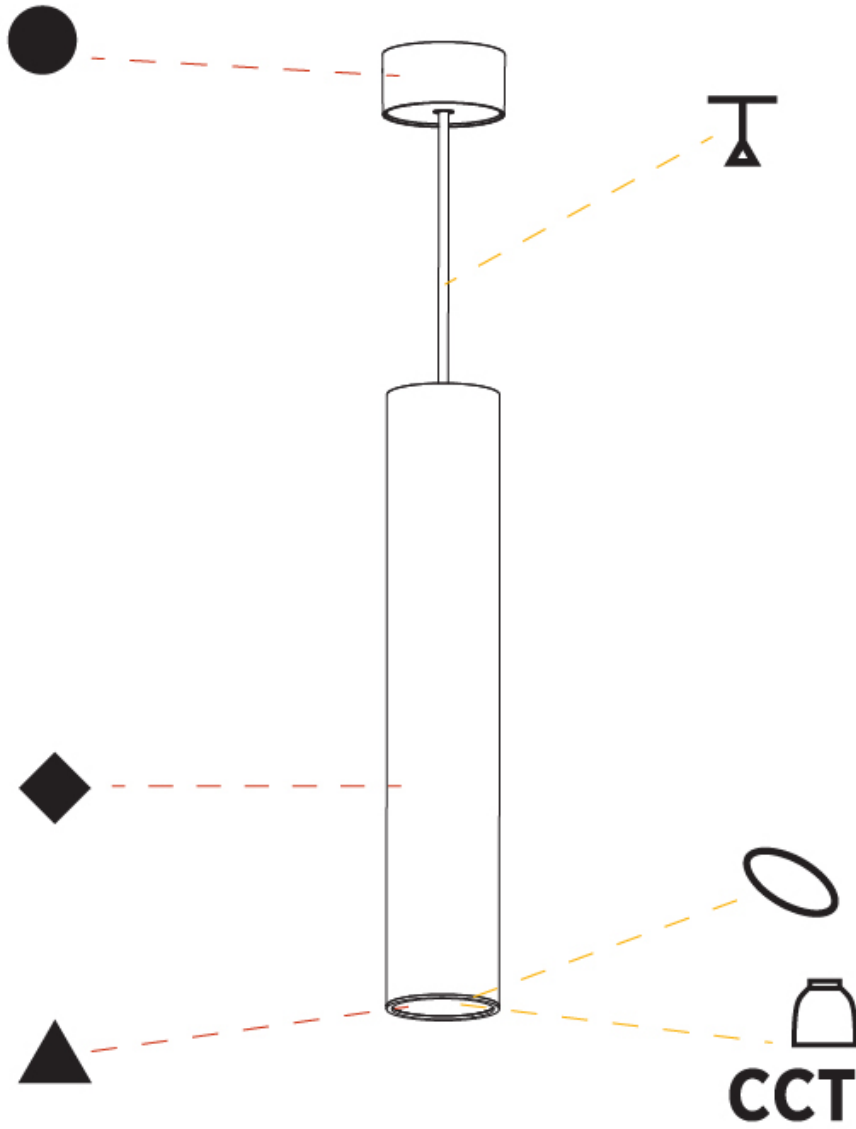

HANGOVER MONOPOINT SURFACE CANOPY SUSPENSION

A300169-

PROJECT
TYPE
SPECIFIER
QUANTITY
DATE

A