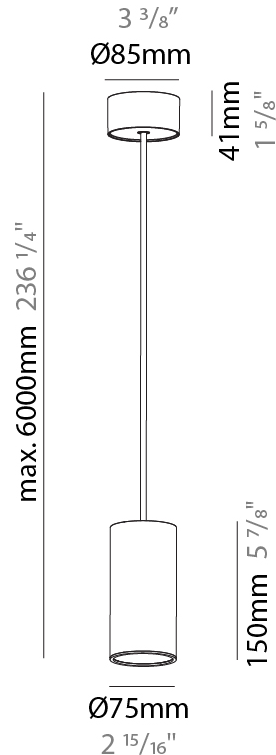

GENERAL

Series: Hangover
Subseries: Hangover Monopoint Surface Canopy
Brand: Prolicht
Division: Architectural
Mounting Type: Suspension
Mounting Location: Ceiling
Subcategory: Pendant

PHYSICAL

Shape: Cylinder
Diameter (mm): 75
Diameter (in): 2 ¹⁵/₁₆
Height (mm): 150
Height (in): 5 ⁷/₈
Max. Overall Height (mm): 2150
Max. Overall Height (in): 84 ⁵/₈
Light Distribution: Direct / Indirect
Diffuser: Shine Ring 0-6
Fixture Finish: SSR / BKV / CWI / CRY / HAB / UFT / ITA / RUA / FTG / MYG / LOD / PUS / FRO / FUP / KIA / POP / BLS / SPG / MEY / GOH / GUM / CHC / COM / ABZ / JAG / OBR / MOS / ROR
Fixture Material: Aluminum
Cable Details: 2000mm / 6000mmm Cable in White / Black / Orange / Red

ELECTRICAL

Lamp Type: LED (Zhaga Standard)
Input Wattage (W): 10.9
Total Output Wattage (W): 9
Dimming: Non-Dimmable
Driver Included: Yes
Driver Location: Integrated
Driver Type: Constant Current
Driver Class: Class 2
Housing: ENCP3
Input Voltage (V): 120
Constant Current (MA): 500
Upon Request: Remote: 0-10Vdc dimming / Phase dimming 120Vac

LED

Number of LEDs: 2
Color Temperature (°K): 2700 / 3000 / 4000
Max. Delivered Lumen (lm): 911
CRI: >90 CRI
Efficiency (%): 86
Lamp Life (hrs): 50000

OPTICAL

Reflector: 18 / 36 / 52

RATINGS AND CERTIFICATIONS

Certified By: Certified for North American Standards
IP rating: IP20