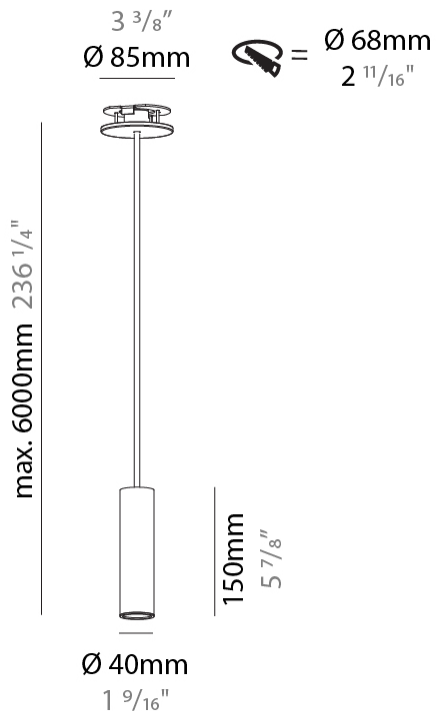

ELECTRICAL

Lamp Type: LED (Zhaga Standard)
Input Wattage (W): 10.9
Total Output Wattage (W): 9
Dimming: Non-Dimmable
Driver Included: Yes
Driver Location: External
Driver Type: Constant Current
Driver Class: Class 2
Input Voltage (V): 120
Constant Current (MA): 500
Upon Request: Remote: 0-10Vdc dimming / Phase dimming 120Vac

LED

Number of LEDs: 1
Color Temperature (°K): 2700 / 3000 / 4000
Max. Delivered Lumen (lm): 842
CRI: >90 CRI
Lamp Life (hrs): 50000
Upon Request: ***3500K available in minimum quantities (larger quantities upon request)

OPTICAL

Reflector: 40 / 50

RATINGS AND CERTIFICATIONS

Certified By: Certified for North American Standards
IP Rating: IP20

© 2024, T 1800-388-3382, F 416-247-9319, www.zaneen.com

Available for International specifications by adding 'INT' at the end of the existing Model #. For assistance on 'custom' specifications, contact zteam@zaneen.com. In a constant effort to supply the best product, we reserve the right to change specifications or materials without notice. The most recent specification sheets are found at zaneen.com