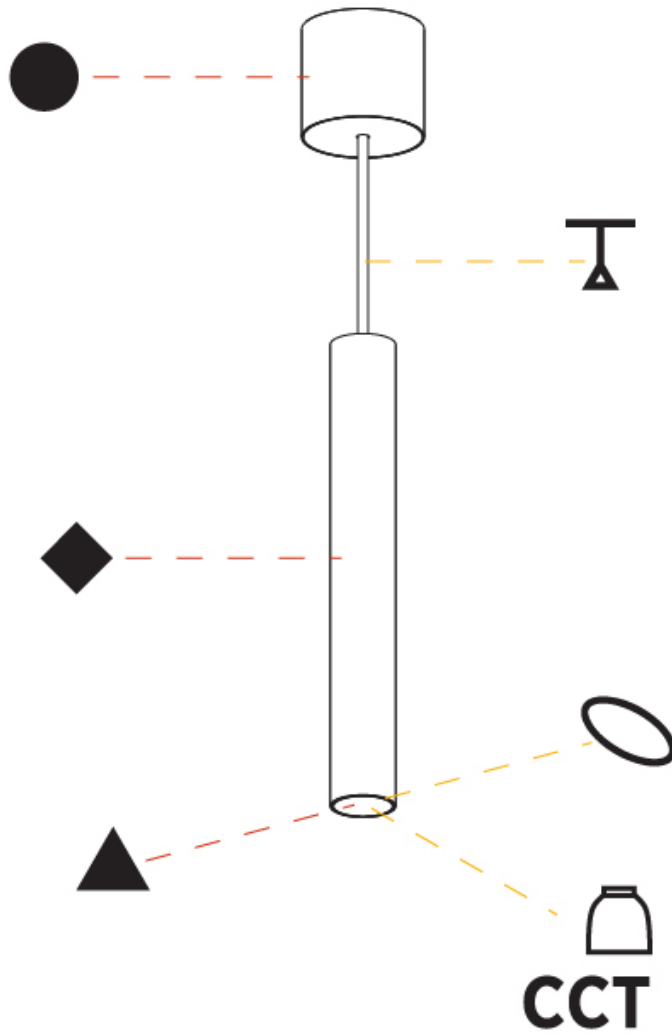

HANGOVER MONOPOINT SURFACE CANOPY SUSPENSION

A300154-

PROJECT
TYPE
SPECIFIER
QUANTITY
DATE

A