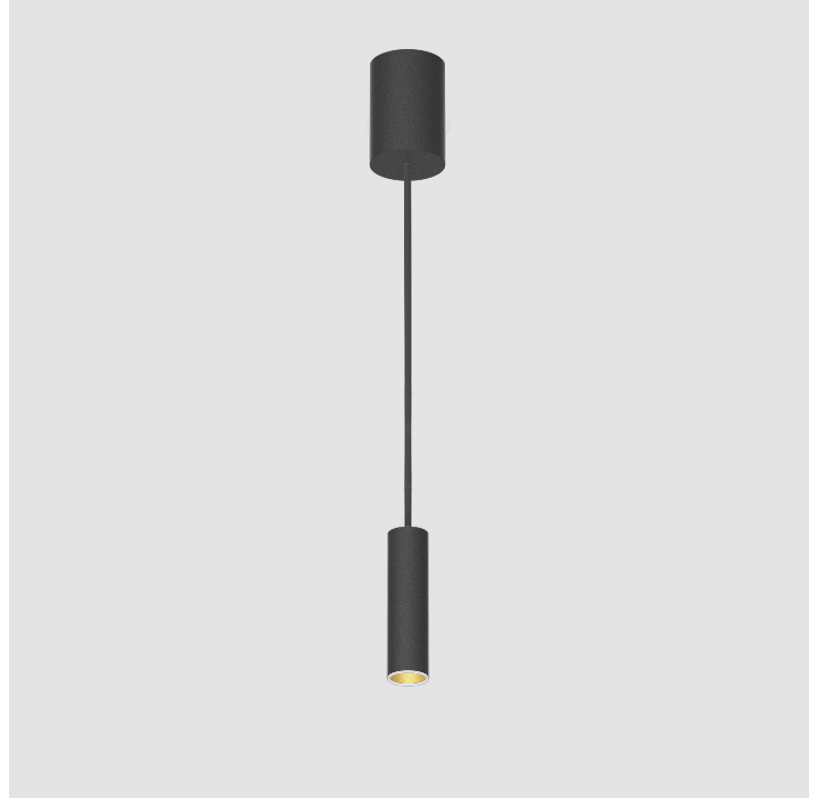

GENERAL

Series: Hangover
Subseries: Hangover Monopoint Surface Canopy
Brand: Prolicht
Division: Architectural
Mounting Type: Suspension
Mounting Location: Ceiling
Subcategory: Pendant

PHYSICAL

Shape: Cylinder
Diameter (mm): 40
Diameter (in): 1 ⁹/₁₆
Height (mm): 150
Height (in): 5 ⁷/₈
Max. Overall Height (mm): 2150
Max. Overall Height (in): 84 ⁵/₈
Light Distribution: Downlight
Weight (kg): 0.75
Weight (lbs): 1.65
Diffuser: Shine Ring 0-6
Fixture Finish: SSR / BKV / CWI / CRY / HAB / UFT / ITA / RUA / FTG / MYG / LOD / PUS / FRO / FUP / KIA / POP / BLS / SPG / MEY / GOH / GUM / CHC / COM / ABZ / JAG / OBR / MOS / ROR
Fixture Material: Aluminum
Cable Details: 2000mm / 6000mm Cable in White / Black / Orange / Red

ELECTRICAL

Lamp Type: LED (Zhaga Standard)
Input Wattage (W): 10.9
Total Output Wattage (W): 9
Dimming: Non-Dimmable
Driver Included: Yes
Driver Location: Integrated
Driver Type: Constant Current
Driver Class: Class 2
Input Voltage (V): 120
Constant Current (MA): 500
Upon Request: Remote: 0-10Vdc dimming / Phase dimming 120Vac

LED

Number of LEDs: 1
Color Temperature (°K): 2700 / 3000 / 4000
Max. Delivered Lumen (lm): 842
CRI: >90 CRI
Lamp Life (hrs): 50000

OPTICAL

Reflector: 40 / 50

RATINGS AND CERTIFICATIONS

Certified By: Certified for North American Standards
IP rating: IP20