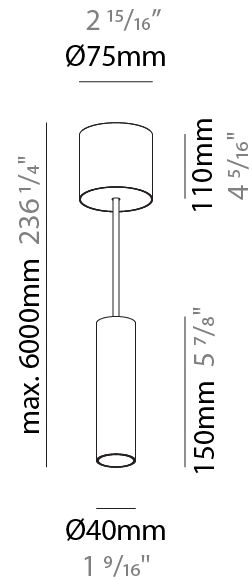

GENERAL

Series: Hangover
Subseries: Hangover Monopoint Surface Canopy
Brand: Prolicht
Division: Architectural
Mounting Type: Suspension
Mounting Location: Ceiling
Subcategory: Pendant

PHYSICAL

Shape: Cylinder
Diameter (mm): 40
Diameter (in): 1 ⁹/₁₆
Height (mm): 150
Height (in): 5 ⁷/₈
Max. Overall Height (mm): 2150
Max. Overall Height (in): 84 ⁵/₈
Light Distribution: Downlight
Weight (kg): 0.75
Weight (lbs): 1.65
Diffuser: Shine Ring 0-6
Fixture Finish: SSR / BKV / CWI / CRY / HAB / UFT / ITA / RUA / FTG / MYG / LOD / PUS / FRO / FUP / KIA / POP / BLS / SPG / MEY / GOH / GUM / CHC / COM / ABZ / JAG / OBR / MOS / ROR
Fixture Material: Aluminum
Cable Details: 2000mm / 6000mm Cable in White / Black / Orange / Red

ELECTRICAL

Lamp Type: LED (Zhaga Standard)
Input Wattage (W): 10.9
Total Output Wattage (W): 9
Dimming: Non-Dimmable
Driver Included: Yes
Driver Location: Integrated
Driver Type: Constant Current
Driver Class: Class 2
Input Voltage (V): 120
Constant Current (MA): 500
Upon Request: Remote: 0-10Vdc dimming / Phase dimming 120Vac

LED

Number of LEDs: 1
Color Temperature (°K): 2700 / 3000 / 4000
Max. Delivered Lumen (lm): 842
CRI: >90 CRI
Lamp Life (hrs): 50000

OPTICAL

Reflector: 40 / 50

RATINGS AND CERTIFICATIONS

Certified By: Certified for North American Standards
IP rating: IP20