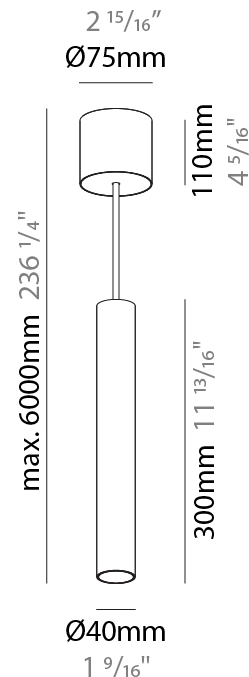

GENERAL

Series: Hangover
Subseries: Hangover Monopoint Surface Canopy
Brand: Prolicht
Division: Architectural
Mounting Type: Suspension
Mounting Location: Ceiling
Subcategory: Pendant

PHYSICAL

Shape: Cylinder
Diameter (mm): 40
Diameter (in): 1 9/16
Height (mm): 300
Height (in): 11 13/16
Max. Overall Height (mm): 2300
Max. Overall Height (in): 90 9/16
Light Distribution: Downlight
Diffuser: Shine Ring 0-6
Fixture Finish: SSR / BKV / CWI / CRY / HAB / UFT / ITA / RUA / FTG / MYG / LOD / PUS / FRO / FUP / KIA / POP / BLS / SPG / MEY / GOH / GUM / CHC / COM / ABZ / JAG / OBR / MOS / ROR
Fixture Material: Aluminum
Cable Details: 2000mm / 6000mmm Cable in White / Black / Orange / Red

ELECTRICAL

Lamp Type: LED (Zhaga Standard)
Input Wattage (W): 10.9
Total Output Wattage (W): 9
Dimming: Non-Dimmable
Driver Included: Yes
Driver Location: Integrated
Driver Type: Constant Current
Driver Class: Class 2
Input Voltage (V): 120
Constant Current (MA): 500
Upon Request: Remote: 0-10Vdc dimming / Phase dimming 120Vac

LED

Number of LEDs: 1
Color Temperature (°K): 2700 / 3000 / 4000
Max. Delivered Lumen (lm): 842
CRI: >90 CRI
Efficiency (%): 86
Lamp Life (hrs): 50000
Upon Request: ***3500K available in minimum quantities (larger quantities upon request)

OPTICAL

Reflector°: 40 / 50

RATINGS AND CERTIFICATIONS

Certified By: Certified for North American Standards
IP rating: IP20