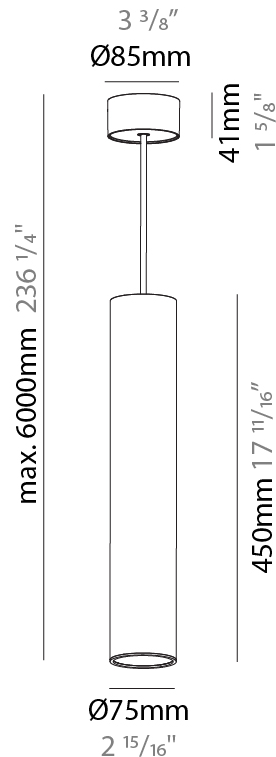

GENERAL

Series: Hangover
Subseries: Hangover Monopoint Surface Canopy
Brand: Prolicht
Division: Architectural
Mounting Type: Suspension
Mounting Location: Ceiling
Subcategory: Pendant

PHYSICAL

Shape: Cylinder
Diameter (mm): 75
Diameter (in): 2 ¹⁵/₁₆
Height (mm): 450
Height (in): 17 ¹¹/₁₆
Max. Overall Height (mm): 2450
Max. Overall Height (in): 96 ⁷/₁₆
Light Distribution: Downlight
Diffuser: Shine Ring 0-6
Fixture Finish: SSR / BKV / CWI / CRY / HAB / UFT / ITA / RUA / FTG / MYG / LOD / PUS / FRO / FUP / KIA / POP / BLS / SPG / MEY / GOH / GUM / CHC / COM / ABZ / JAG / OBR / MOS / ROR
Fixture Material: Aluminum
Cable Details: 2000mm / 6000mm Cable in White / Black / Orange / Red

ELECTRICAL

Lamp Type: LED (Zhaga Standard)
Input Wattage (W): 20
Total Output Wattage (W): 18.9
Dimming: Non-Dimmable
Driver Included: Yes
Driver Location: Integrated
Driver Type: Constant Current
Driver Class: Class 2
Housing: ENCP3
Input Voltage (V): 120
Constant Current (MA): 500
Upon Request: Remote: 0-10Vdc dimming / Phase dimming 120Vac

LED

Number of LEDs: 1
Color Temperature (°K): 2700 / 3000 / 4000
Max. Delivered Lumen (lm): 1680
CRI: >90 CRI
Efficiency (%): 86
Lamp Life (hrs): 50000

OPTICAL

Reflector: 18 / 36 / 52

RATINGS AND CERTIFICATIONS

Certified By: Certified for North American Standards
IP rating: IP20