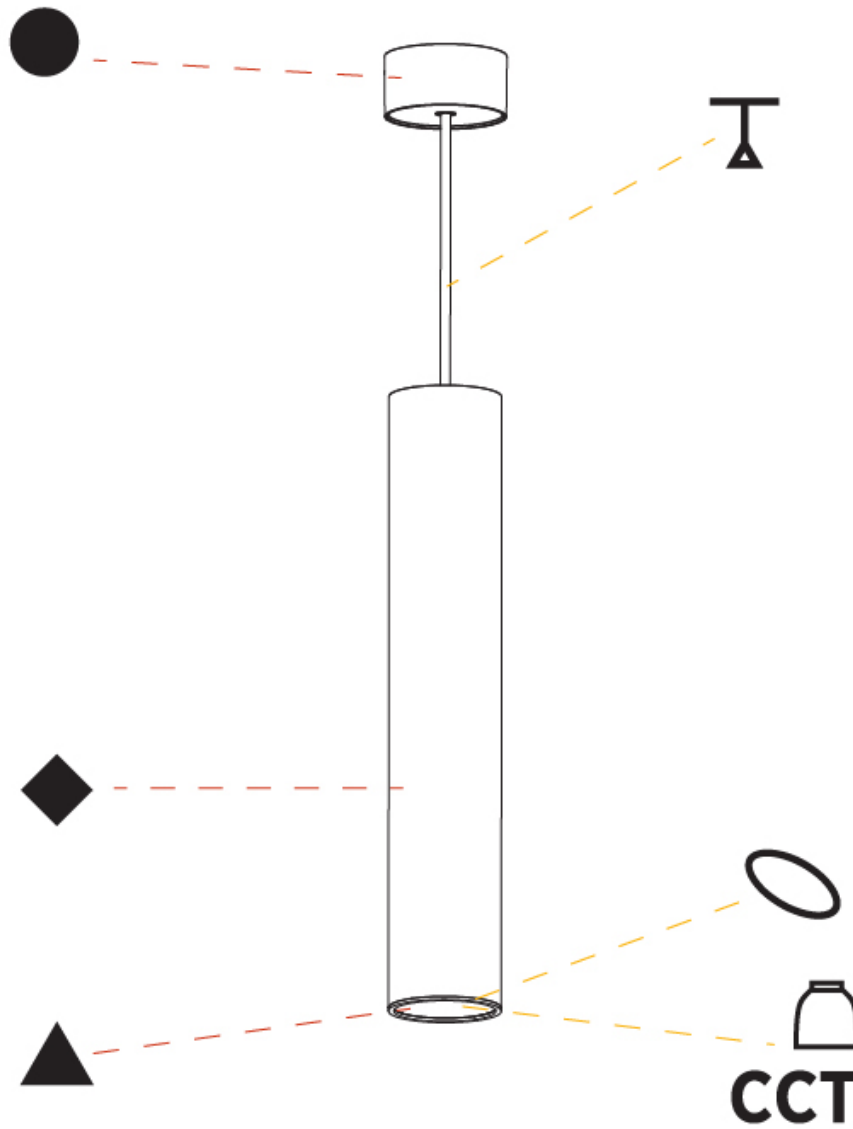

PROJECT
TYPE
SPECIFIER
QUANTITY
DATE

HANGOVER MONOPOINT SURFACE CANOPY SUSPENSION

A300169-

A