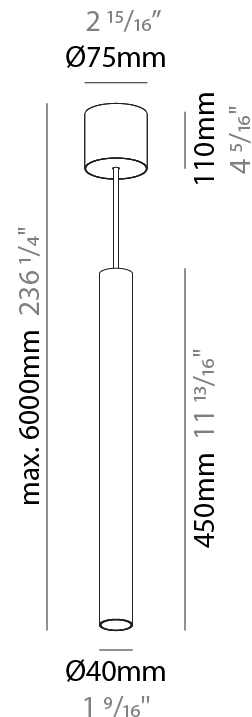

GENERAL

Series: Hangover
Subseries: Hangover Monopoint Surface Canopy
Partner: Prolicht
Division: Architectural
Installation: Suspension
Product Type: Pendant
Mounting Location: Ceiling
Light Distribution: Direct

PHYSICAL

Shape: Cylinder
Diameter (mm): 40
Diameter (in): 1 ⁹/₁₆
Height (mm): 450
Height (in): 17 ¹³/₁₆
Max. Overall Height (mm): 2450
Max. Overall Height (in): 96 ⁷/₁₆
Diffuser: Shine Ring 0-6
Fixture Finish: SSR / BKV / CWI / CRY / HAB / UFT / ITA / RUA / FTG / MYG / LOD / PUS / FRO / FUP / KIA / POP / BLS / SPG / MEY / GOH / CHC / COM / ABZ / JAG / OBR / MOS / ROR
Fixture Material: Aluminum
Cable Details: 2000mm / 6000mm Cable in White / Black / Orange / Red

ELECTRICAL

Lamp Type: LED (Zhaga Standard)
Input Wattage (W): 10.9
Total Output Wattage (W): 9
Dimming: Non-Dimmable
Driver Included: Yes
Driver Location: Integrated
Driver Type: Constant Current
Driver Class: Class 2
Housing: ENCP3
Input Voltage (V): 120
Constant Current (mA): 500
Upon Request: Remote: 0-10Vdc dimming / Phase dimming 120Vac

LED

Number of LEDs: 1
Color Temperature (°K): 2700 / 3000 / 4000
Max. Delivered Lumen (lm): 842
CRI: >90 CRI
Efficiency (%): 86
Lamp Life (hrs): 50000
Upon Request: ***3500K available in minimum quantities (larger quantities upon request)

OPTICAL

Reflector: 40 / 50

RATINGS AND CERTIFICATIONS

Certified By: Certified for North American Standards
IP rating: IP20