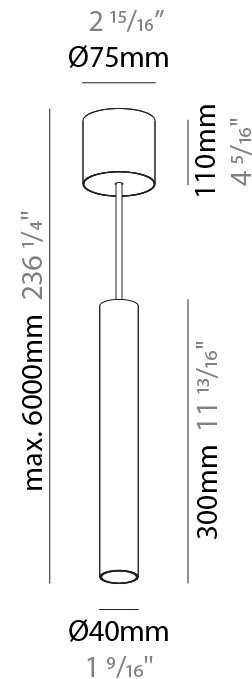

GENERAL

Series: Hangover
Subseries: Hangover Monopoint Surface Canopy
Partner: Prolicht
Division: Architectural
Installation: Suspension
Product Type: Pendant
Mounting Location: Ceiling
Light Distribution: Direct

PHYSICAL

Shape: Cylinder
Diameter (mm): 40
Diameter (in): 1 9/16
Height (mm): 300
Height (in): 11 13/16
Max. Overall Height (mm): 2300
Max. Overall Height (in): 90 9/16
Diffuser: Shine Ring 0-6
Fixture Finish: SSR / BKV / CWI / CRY / HAB / UFT / ITA / RUA / FTG / MYG / LOD / PUS / FRO / FUP / KIA / POP / BLS / SPG / MEY / GOH / CHC / COM / ABZ / JAG / OBR / MOS / ROR
Fixture Material: Aluminum
Cable Details: 2000mm / 6000mm Cable in White / Black / Orange / Red

ELECTRICAL

Lamp Type: LED (Zhaga Standard)
Input Wattage (W): 10.9
Total Output Wattage (W): 9
Dimming: Non-Dimmable
Driver Included: Yes
Driver Location: Integrated
Driver Type: Constant Current
Driver Class: Class 2
Input Voltage (V): 120
Constant Current (MA): 500
Upon Request: Remote: 0-10Vdc dimming / Phase dimming 120Vac

LED

Number of LEDs: 1
Color Temperature (°K): 2700 / 3000 / 4000
Max. Delivered Lumen (lm): 842
CRI: >90 CRI
Efficiency (%): 86
Lamp Life (hrs): 50000
Upon Request: ***3500K available in minimum quantities (larger quantities upon request)

OPTICAL

Reflector°: 40 / 50

RATINGS AND CERTIFICATIONS

Certified By: Certified for North American Standards
IP rating: IP20