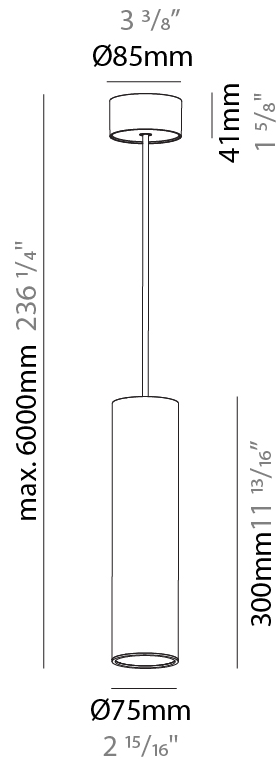

GENERAL

Series: Hangover
Subseries: Hangover Monopoint Surface Canopy
Brand: Prolicht
Division: Architectural
Mounting Type: Suspension
Mounting Location: Ceiling
Subcategory: Pendant

PHYSICAL

Shape: Cylinder
Diameter (mm): 75
Diameter (in): 2 ¹⁵/₁₆
Height (mm): 300
Height (in): 11 ¹³/₁₆
Max. Overall Height (mm): 2300
Max. Overall Height (in): 90 ⁹/₁₆
Light Distribution: Downlight
Diffuser: Shine Ring 0-6
Fixture Finish: SSR / BKV / CWI / CRY / HAB / UFT / ITA / RUA / FTG / MYG / LOD / PUS / FRO / FUP / KIA / POP / BLS / SPG / MEY / GOH / GUM / CHC / COM / ABZ / JAG / OBR / MOS / ROR
Fixture Material: Aluminum
Cable Details: 2000mm / 6000mm Cable in White / Black / Orange / Red

ELECTRICAL

Lamp Type: LED (Zhaga Standard)
Input Wattage (W): 10.9
Total Output Wattage (W): 9
Dimming: Non-Dimmable
Driver Included: Yes
Driver Location: Integrated
Driver Type: Constant Current
Driver Class: Class 2
Housing: ENCP3
Input Voltage (V): 120
Constant Current (mA): 500
Upon Request: Remote: 0-10Vdc dimming / Phase dimming 120Vac

LED

Number of LEDs: 1
Color Temperature (°K): 2700 / 3000 / 4000
Max. Delivered Lumen (lm): 923
CRI: >90 CRI
Efficiency (%): 86
Lamp Life (hrs): 50000

OPTICAL

Reflector: 18 / 36 / 52

RATINGS AND CERTIFICATIONS

Certified By: Certified for North American Standards
IP rating: IP20