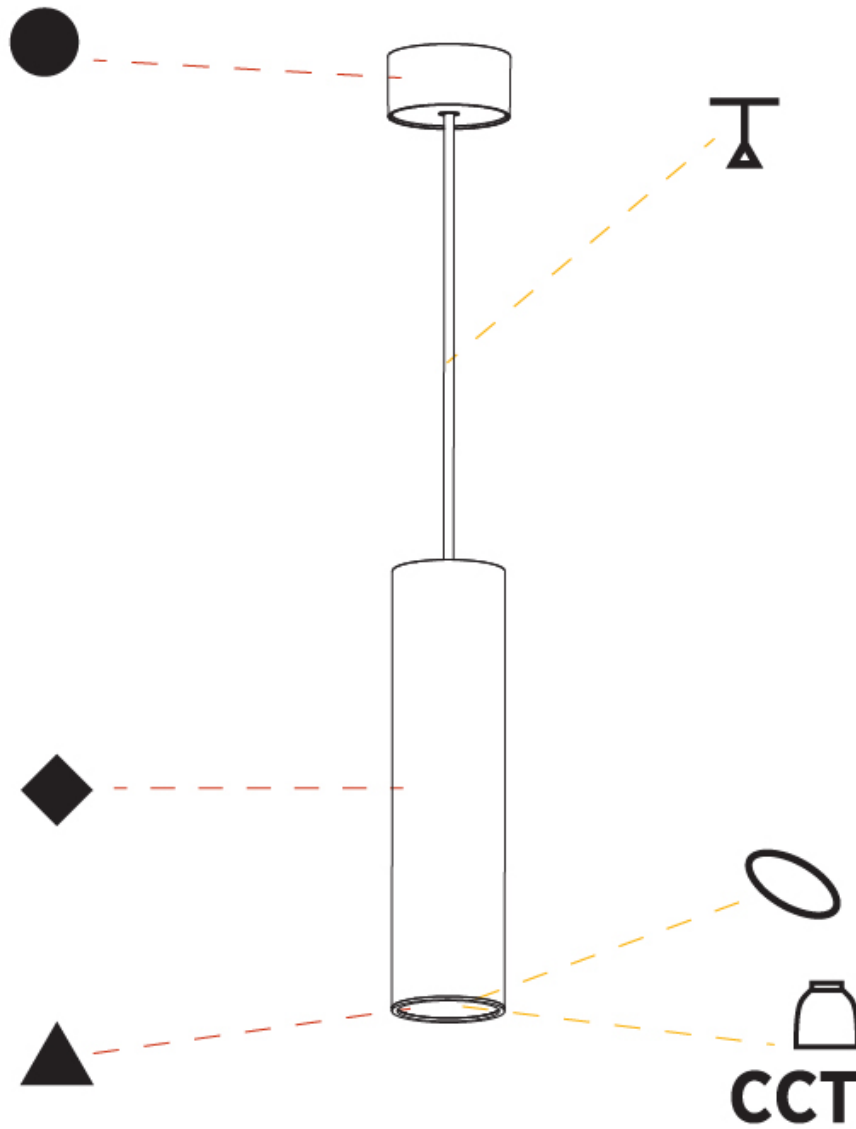

HANGOVER MONOPOINT SURFACE CANOPY SUSPENSION

A300166-

PROJECT	_____
TYPE	_____
SPECIFIER	_____
QUANTITY	_____
DATE	_____