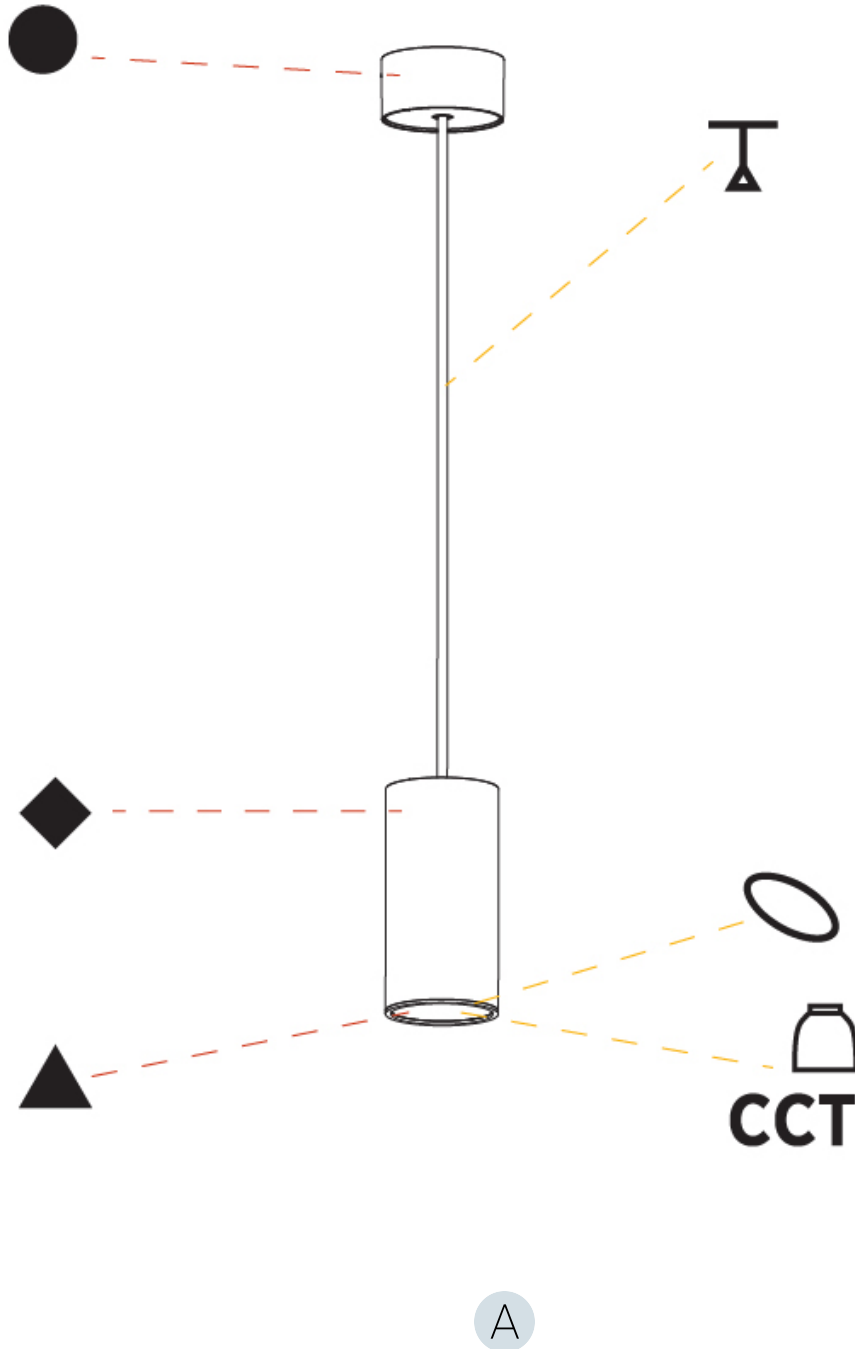

HANGOVER MONOPOINT SURFACE CANOPY SUSPENSION

A300165-

PROJECT
TYPE
SPECIFIER
QUANTITY
DATE