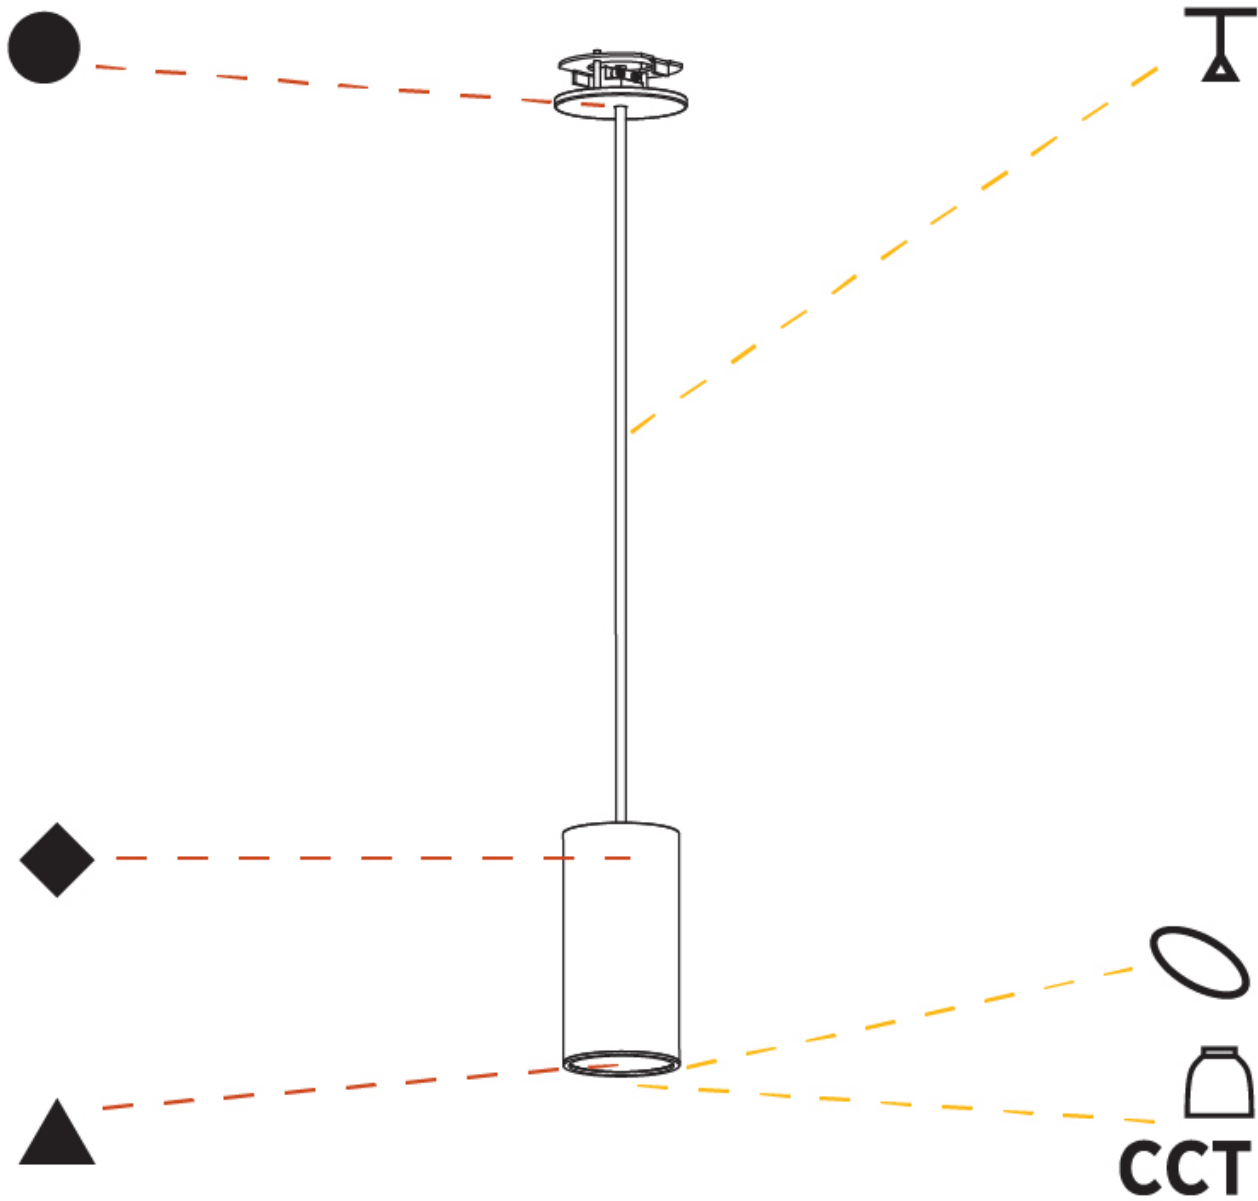

HANGOVER MONOPOINT RECESSED CANOPY SUSPENSION

A300150-

PROJECT
TYPE
SPECIFIER
QUANTITY
DATE