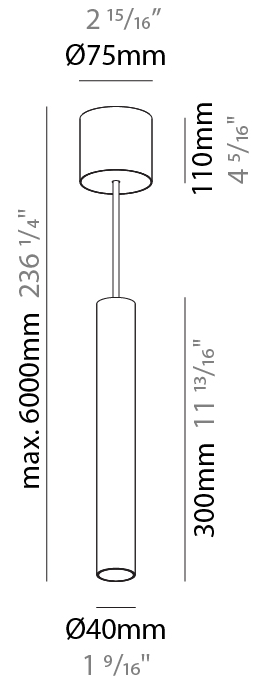

GENERAL

Series: Hangover
Subseries: Hangover Monopoint Surface Canopy
Brand: Prolicht
Division: Architectural
Mounting Type: Suspension
Mounting Location: Ceiling
Subcategory: Pendant

PHYSICAL

Shape: Cylinder
Diameter (mm): 40
Diameter (in): 1 9/16
Height (mm): 300
Height (in): 11 13/16
Max. Overall Height (mm): 2300
Max. Overall Height (in): 90 9/16
Light Distribution: Downlight
Diffuser: Shine Ring 0-6
Fixture Finish: SSR / BKV / CWI / CRY / HAB / UFT / ITA / RUA / FTG / MYG / LOD / PUS / FRO / FUP / KIA / POP / BLS / SPG / MEY / GOH / GUM / CHC / COM / ABZ / JAG / OBR / MOS / ROR
Fixture Material: Aluminum
Cable Details: 2000mm / 6000mmm Cable in White / Black / Orange / Red

ELECTRICAL

Lamp Type: LED (Zhaga Standard)
Input Wattage (W): 10.9
Total Output Wattage (W): 9
Dimming: Non-Dimmable
Driver Included: Yes
Driver Location: Integrated
Driver Type: Constant Current
Driver Class: Class 2
Input Voltage (V): 120
Constant Current (MA): 500
Upon Request: Remote: 0-10Vdc dimming / Phase dimming 120Vac

LED

Number of LEDs: 1
Color Temperature (°K): 2700 / 3000 / 4000
Max. Delivered Lumen (lm): 842
CRI: >90 CRI
Efficiency (%): 86
Lamp Life (hrs): 50000
Upon Request: ***3500K available in minimum quantities (larger quantities upon request)

OPTICAL

Reflector°: 40 / 50

RATINGS AND CERTIFICATIONS

Certified By: Certified for North American Standards
IP rating: IP20