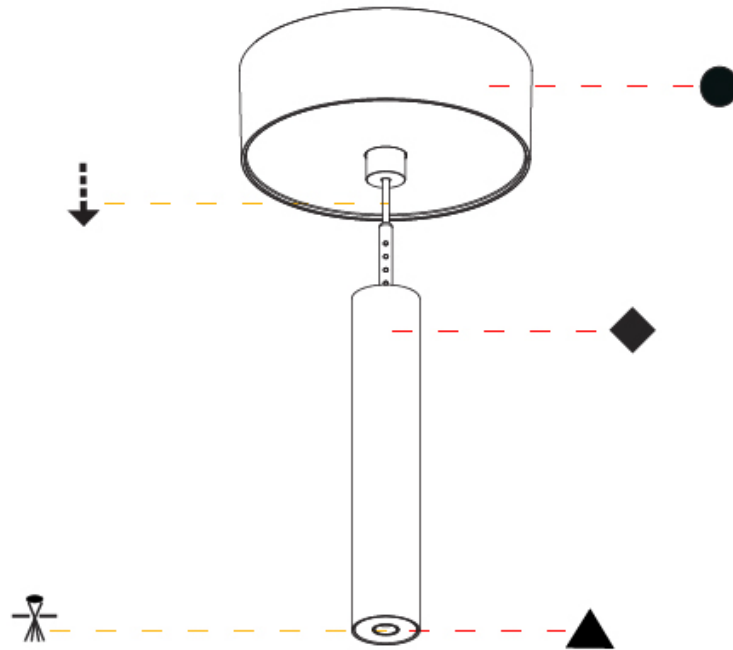

HANGOVER PLUG MONOPOINT SURFACE CANOPY SUSPENSION

A30824-

| |
|-----------|
| PROJECT |
| TYPE |
| SPECIFIER |
| QUANTITY |
| DATE |

A

| |
|-----------|
| PROJECT |
| TYPE |
| SPECIFIER |
| QUANTITY |
| DATE |