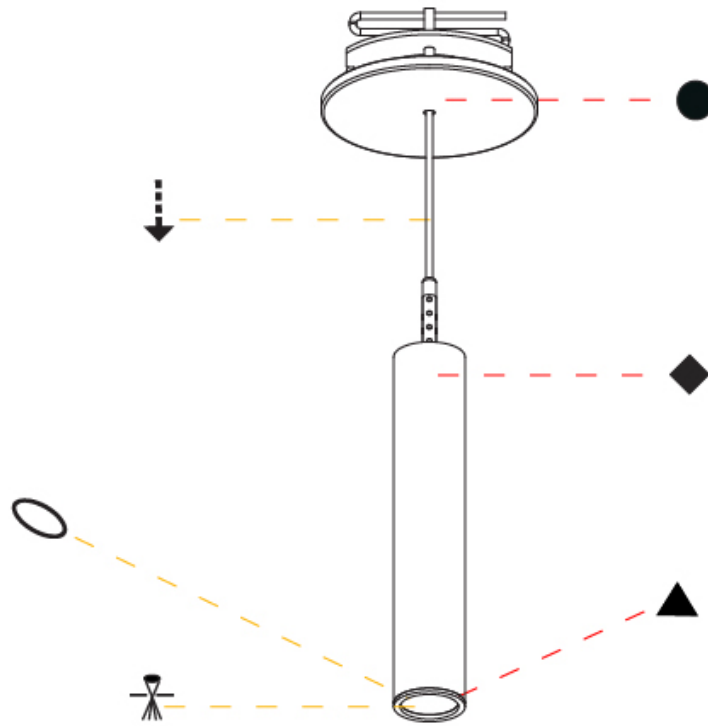

HANGOVER PLUG SHINE MONOPOINT RECESSED CANOPY SUSPENSION

A30842-

| | |
|-----------|-------|
| PROJECT | _____ |
| TYPE | _____ |
| SPECIFIER | _____ |
| QUANTITY | _____ |
| DATE | _____ |

A

| | |
|-----------|-------|
| PROJECT | _____ |
| TYPE | _____ |
| SPECIFIER | _____ |
| QUANTITY | _____ |
| DATE | _____ |