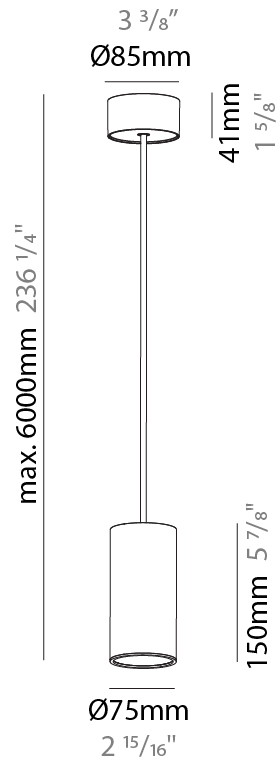

GENERAL

Series: Hangover
Subseries: Hangover Monopoint Surface Canopy
Partner: Prolicht
Division: Architectural
Installation: Suspension
Product Type: Pendant
Mounting Location: Ceiling
Light Distribution: Direct

PHYSICAL

Shape: Cylinder
Diameter (mm): 75
Diameter (in): 2 15/16
Height (mm): 150
Height (in): 5 7/8
Max. Overall Height (mm): 2150
Max. Overall Height (in): 84 5/8
Diffuser: Shine Ring 0-6
Fixture Finish: SSR / BKV / CWI / CRY / HAB / UFT / ITA / RUA / FTG / MYG / LOD / PUS / FRO / FUP / KIA / POP / BLS / SPG / MEY / GOH / CHC / COM / ABZ / JAG / OBR / MOS / ROR
Fixture Material: Aluminum
Cable Details: 2000mm / 6000mm Cable in White / Black / Orange / Red

ELECTRICAL

Lamp Type: LED (Zhaga Standard)
Input Wattage (W): 10.95
Total Output Wattage (W): 9.18
Dimming: Non-Dimmable
Driver Included: Yes
Driver Location: Integrated
Driver Type: Constant Current
Driver Class: Class 2
Input Voltage (V): 120
Constant Current (MA): 500
Upon Request: Remote: 0-10Vdc dimming / Phase dimming 120Vac / Non-dimming 120/277Vac

LED

Number of LEDs: 1
Color Temperature (°K): 2700 / 3000 / 4000
Max. Delivered Lumen (lm): 923
CRI: >90 CRI
Efficiency (%): 86
Lamp Life (hrs): 50000

OPTICAL

Reflector°: 18 / 36 / 52

RATINGS AND CERTIFICATIONS

Certified By: Certified for North American Standards
IP rating: IP20