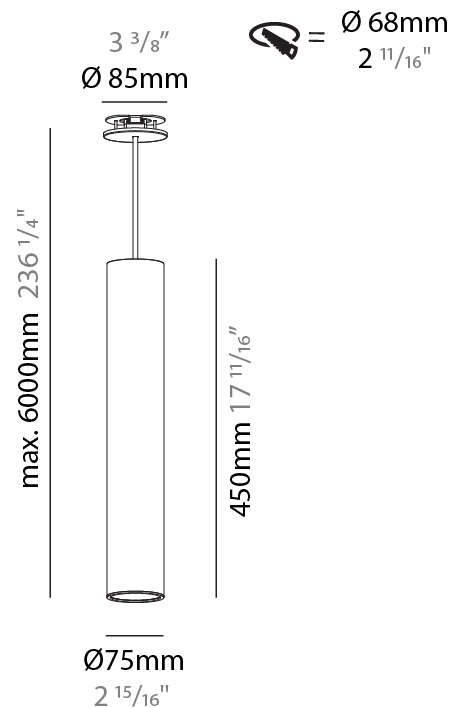

PHYSICAL

Shape: Cylinder
Diameter (mm): 75
Diameter (in): 2 15/16
Height (mm): 450
Height (in): 17 11/16
Max. Overall Height (mm): 2450
Max. Overall Height (in): 96 7/16
Diffuser: Shine Ring 0-6
Fixture Finish: SSR / BKV / CWI / CRY / HAB / UFT / ITA / RUA / FTG / MYG / LOD / PUS / FRO / FUP / KIA / POP / BLS / SPG / MEY / GOH / CHC / COM / ABZ / JAG / OBR / MOS / ROR
Fixture Material: Aluminum
Cable Details: 2000mm / 4000mm Cable in White / Black / Orange / Red
Cut-out Measurements: 68mm / 2 11/16"

ELECTRICAL

Lamp Type: LED (Zhaga Standard)
Input Wattage (W): 20
Total Output Wattage (W): 18.2
Dimming: Non-Dimming / Phase Dimming (120vac Only)
Driver Included: Yes
Driver Location: Integrated
Driver Type: Constant Current - Universal
Driver Class: Class 2
Input Voltage (V): 120 - 277
Constant Current (MA): 500
Upon Request: (Not included - see components) Remote: 0-10Vdc dimming

LED

Number of LEDs: 1
Color Temperature (°K): 2700 / 3000 / 4000
Max. Delivered Lumen (lm): 1512 / 1568 / 1680
Nominal Lumen (lm): 1782 / 1848 / 1981
CRI: >90 CRI
Lamp Life (hrs): 50000
Upon Request: ***3500K available in minimum quantities (larger quantities upon request)

OPTICAL

Reflector: 18 / 36 / 52

RATINGS AND CERTIFICATIONS

Certified By: Certified for North American Standards
IP rating: IP20