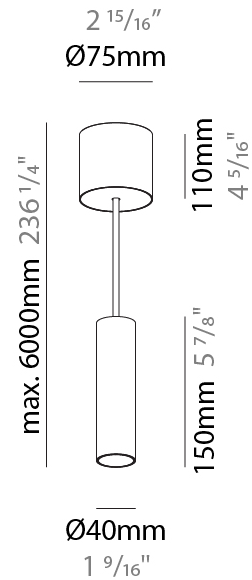

GENERAL

Series: Hangover
Subseries: Hangover Monopoint Surface Canopy
Partner: Prolicht
Division: Architectural
Installation: Suspension
Product Type: Pendant
Mounting Location: Ceiling
Light Distribution: Direct

PHYSICAL

Shape: Cylinder
Diameter (mm): 40
Diameter (in): 1 ⁹/₁₆
Height (mm): 150
Height (in): 5 ⁷/₈
Max. Overall Height (mm): 2150
Max. Overall Height (in): 84 ⁵/₈
Weight (kg): 0.75
Weight (lbs): 1.65
Diffuser: Shine Ring 0-6
Fixture Finish: SSR / BKV / CWI / CRY / HAB / UFT / ITA / RUA / FTG / MYG / LOD / PUS / FRO / FUP / KIA / POP / BLS / SPG / MEY / GOH / CHC / COM / ABZ / JAG / OBR / MOS / ROR
Fixture Material: Aluminum
Cable Details: 2000mm / 6000mm Cable in White / Black / Orange / Red

ELECTRICAL

Lamp Type: LED (Zhaga Standard)
Input Wattage (W): 10.9
Total Output Wattage (W): 9
Dimming: Non-Dimmable
Driver Included: Yes
Driver Location: Integrated
Driver Type: Constant Current
Driver Class: Class 2
Input Voltage (V): 120
Constant Current (MA): 500
Upon Request: Remote: 0-10Vdc dimming / Phase dimming 120Vac

LED

Number of LEDs: 1
Color Temperature (°K): 2700 / 3000 / 4000
Max. Delivered Lumen (lm): 842
CRI: >90 CRI
Lamp Life (hrs): 50000

OPTICAL

Reflector: 40 / 50

RATINGS AND CERTIFICATIONS

Certified By: Certified for North American Standards
IP rating: IP20