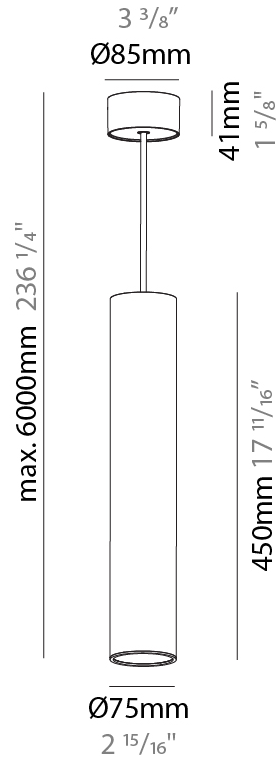

GENERAL

Series: Hangover
Subseries: Hangover Monopoint Surface Canopy
Partner: Prolicht
Division: Architectural
Installation: Suspension
Product Type: Pendant
Mounting Location: Ceiling
Light Distribution: Direct

PHYSICAL

Shape: Cylinder
Diameter (mm): 75
Diameter (in): 2 ¹⁵/₁₆
Height (mm): 450
Height (in): 17 ¹¹/₁₆
Max. Overall Height (mm): 2450
Max. Overall Height (in): 96 ⁷/₁₆
Diffuser: Shine Ring 0-6
Fixture Finish: SSR / BKV / CWI / CRY / HAB / UFT / ITA / RUA / FTG / MYG / LOD / PUS / FRO / FUP / KIA / POP / BLS / SPG / MEY / GOH / CHC / COM / ABZ / JAG / OBR / MOS / ROR
Fixture Material: Aluminum
Cable Details: 2000mm / 6000mmm Cable in White / Black / Orange / Red

ELECTRICAL

Lamp Type: LED (Zhaga Standard)
Input Wattage (W): 20
Total Output Wattage (W): 18.9
Dimming: Non-Dimmable
Driver Included: Yes
Driver Location: Integrated
Driver Type: Constant Current
Driver Class: Class 2
Housing: ENCP3
Input Voltage (V): 120
Constant Current (MA): 500
Upon Request: Remote: 0-10Vdc dimming / Phase dimming 120Vac

LED

Number of LEDs: 1
Color Temperature (°K): 2700 / 3000 / 4000
Max. Delivered Lumen (lm): 1680
CRI: >90 CRI
Efficiency (%): 86
Lamp Life (hrs): 50000

OPTICAL

Reflector: 18 / 36 / 52

RATINGS AND CERTIFICATIONS

Certified By: Certified for North American Standards
IP rating: IP20