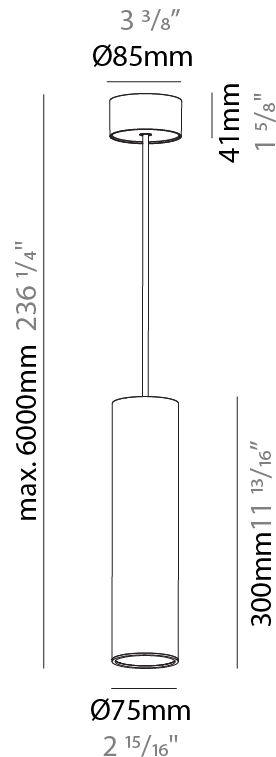

GENERAL

Series: Hangover
Subseries: Hangover Monopoint Surface Canopy
Partner: Prolicht
Division: Architectural
Installation: Suspension
Product Type: Pendant
Mounting Location: Ceiling
Light Distribution: Direct

PHYSICAL

Shape: Cylinder
Diameter (mm): 75
Diameter (in): 2 ¹⁵/₁₆
Height (mm): 300
Height (in): 11 ¹³/₁₆
Max. Overall Height (mm): 2300
Max. Overall Height (in): 90 ⁹/₁₆
Diffuser: Shine Ring 0-6
Fixture Finish: SSR / BKV / CWI / CRY / HAB / UFT / ITA / RUA / FTG / MYG / LOD / PUS / FRO / FUP / KIA / POP / BLS / SPG / MEY / GOH / CHC / COM / ABZ / JAG / OBR / MOS / ROR
Fixture Material: Aluminum
Cable Details: 2000mm / 6000mm Cable in White / Black / Orange / Red

ELECTRICAL

Lamp Type: LED (Zhaga Standard)
Input Wattage (W): 10.9
Total Output Wattage (W): 9
Dimming: Non-Dimmable
Driver Included: Yes
Driver Location: Integrated
Driver Type: Constant Current
Driver Class: Class 2
Housing: ENCP3
Input Voltage (V): 120
Constant Current (MA): 500
Upon Request: Remote: 0-10Vdc dimming / Phase dimming 120Vac

LED

Number of LEDs: 1
Color Temperature (°K): 2700 / 3000 / 4000
Max. Delivered Lumen (lm): 923
CRI: >90 CRI
Efficiency (%): 86
Lamp Life (hrs): 50000

OPTICAL

Reflector: 18 / 36 / 52

RATINGS AND CERTIFICATIONS

Certified By: Certified for North American Standards
IP rating: IP20