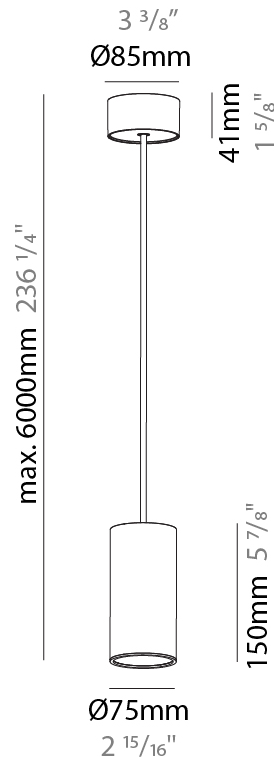

GENERAL

Series: Hangover
Subseries: Hangover Monopoint Surface Canopy
Partner: Prolicht
Division: Architectural
Installation: Suspension
Product Type: Pendant
Mounting Location: Ceiling
Light Distribution: Direct / Indirect

PHYSICAL

Shape: Cylinder
Diameter (mm): 75
Diameter (in): 2 15/16
Height (mm): 150
Height (in): 5 7/8
Max. Overall Height (mm): 2150
Max. Overall Height (in): 84 5/8
Diffuser: Shine Ring 0-6
Fixture Finish: SSR / BKV / CWI / CRY / HAB / UFT / ITA / RUA / FTG / MYG / LOD / PUS / FRO / FUP / KIA / POP / BLS / SPG / MEY / GOH / CHC / COM / ABZ / JAG / OBR / MOS / ROR
Fixture Material: Aluminum
Cable Details: 2000mm / 6000mm Cable in White / Black / Orange / Red

ELECTRICAL

Lamp Type: LED (Zhaga Standard)
Input Wattage (W): 10.9
Total Output Wattage (W): 9
Dimming: Non-Dimmable
Driver Included: Yes
Driver Location: Integrated
Driver Type: Constant Current
Driver Class: Class 2
Housing: ENCP3
Input Voltage (V): 120
Constant Current (MA): 500
Upon Request: Remote: 0-10Vdc dimming / Phase dimming 120Vac

LED

Number of LEDs: 2
Color Temperature (°K): 2700 / 3000 / 4000
Max. Delivered Lumen (lm): 911
CRI: >90 CRI
Efficiency (%): 86
Lamp Life (hrs): 50000

OPTICAL

Reflector: 18 / 36 / 52

RATINGS AND CERTIFICATIONS

Certified By: Certified for North American Standards
IP rating: IP20