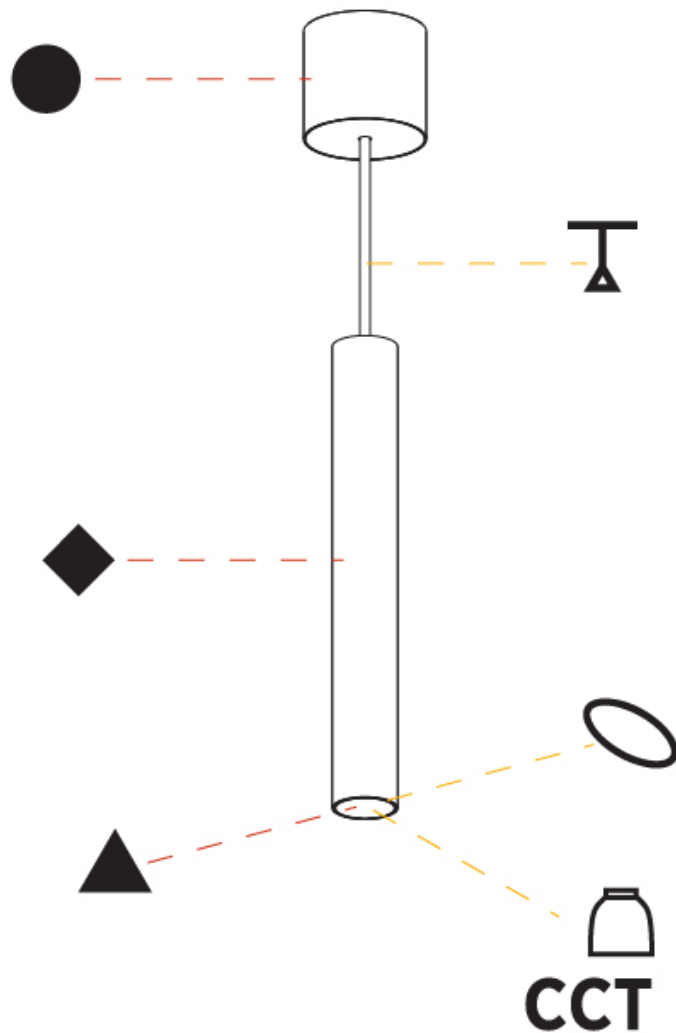

HANGOVER MONOPOINT SURFACE CANOPY SUSPENSION

A300154-

PROJECT
TYPE
SPECIFIER
QUANTITY
DATE