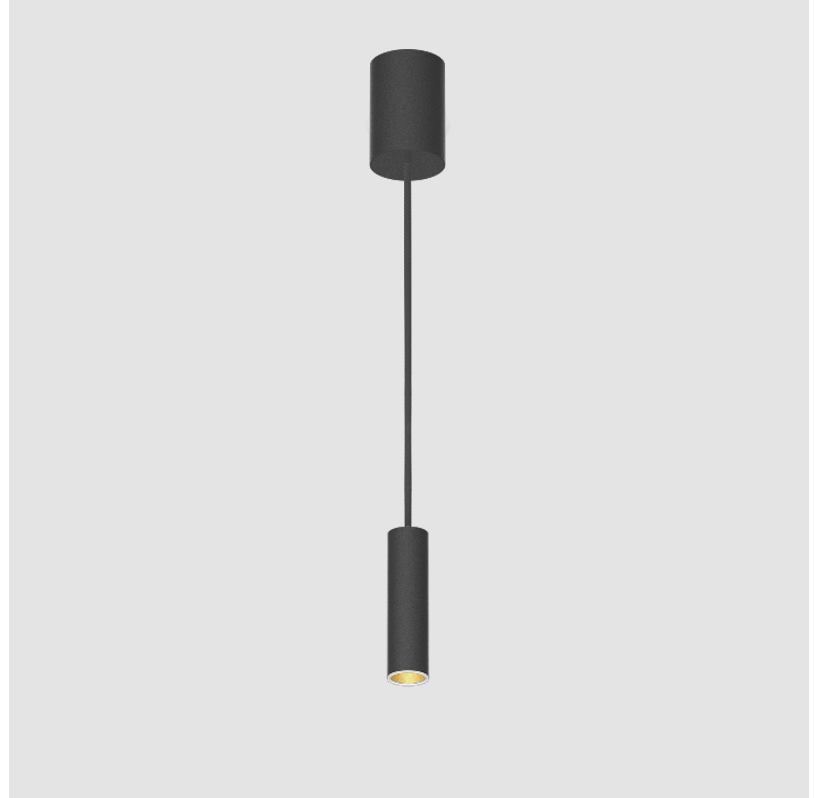

GENERAL

Series: Hangover
Subseries: Hangover Monopoint Surface Canopy
Brand: Prolicht
Division: Architectural
Mounting Type: Suspension
Mounting Location: Ceiling
Subcategory: Pendant

PHYSICAL

Shape: Cylinder
Diameter (mm): 40
Diameter (in): 1 9/16
Height (mm): 150
Height (in): 5 7/8
Max. Overall Height (mm): 2150
Max. Overall Height (in): 84 5/8
Light Distribution: Downlight
Weight (kg): 0.75
Weight (lbs): 1.65
Diffuser: Shine Ring 0-6
Fixture Finish: SSR / BKV / CWI / CRY / HAB / LAG / UFT / ITA / RUA / RUR / MIC / FTG / MYG / TWT / LOD / PUS / FRO / FUP / KIA / POP / BLS / SPG / MEY / GOH / GUM / CHC / COM / ABZ / JAG / OBR / MOS / ROR
Fixture Material: Aluminum
Cable Details: 2000mm / 6000mm Cable in White / Black / Orange / Red

ELECTRICAL

Lamp Type: LED (Zhaga Standard)
Input Wattage (W): 10.9
Total Output Wattage (W): 9
Dimming: Non-Dimmable
Driver Included: Yes
Driver Location: Integrated
Driver Type: Constant Current
Driver Class: Class 2
Input Voltage (V): 120
Constant Current (MA): 500
Upon Request: Remote: 0-10Vdc dimming / Phase dimming 120Vac

LED

Number of LEDs: 1
Color Temperature (°K): 2700 / 3000 / 4000
Max. Delivered Lumen (lm): 842
CRI: >90 CRI
Lamp Life (hrs): 50000

OPTICAL

Reflector: 40 / 50

RATINGS AND CERTIFICATIONS

Certified By: Certified for North American Standards
IP rating: IP20