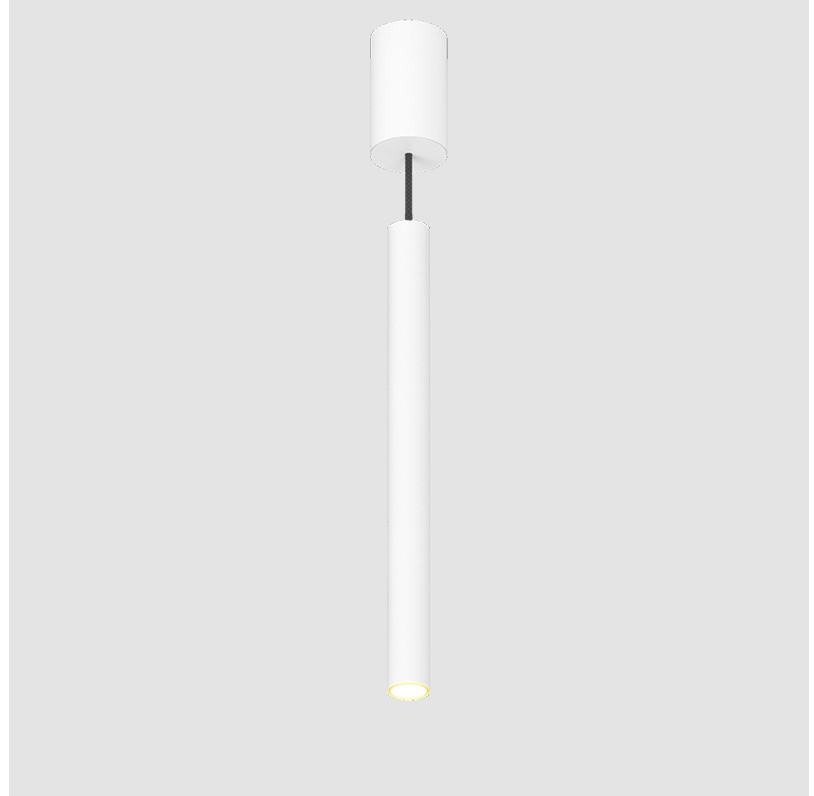

GENERAL

Series: Hangover
Subseries: Hangover Monopoint Surface Canopy
Brand: Prolicht
Division: Architectural
Mounting Type: Suspension
Mounting Location: Ceiling
Subcategory: Pendant

PHYSICAL

Shape: Cylinder
Diameter (mm): 40
Diameter (in): 1 9/16
Height (mm): 450
Height (in): 17 13/16
Max. Overall Height (mm): 2450
Max. Overall Height (in): 96 7/16
Light Distribution: Downlight
Diffuser: Shine Ring 0-6
Fixture Finish: SSR / BKV / CWI / CRY / HAB / LAG / UFT / ITA / RUA / RUR / MIC / FTG / MYG / TWT / LOD / PUS / FRO / FUP / KIA / POP / BLS / SPG / MEY / GOH / GUM / CHC / COM / ABZ / JAG / OBR / MOS / ROR
Fixture Material: Aluminum
Cable Details: 2000mm / 6000mm Cable in White / Black / Orange / Red

ELECTRICAL

Lamp Type: LED (Zhaga Standard)
Input Wattage (W): 10.9
Total Output Wattage (W): 9
Dimming: Non-Dimmable
Driver Included: Yes
Driver Location: Integrated
Driver Type: Constant Current
Driver Class: Class 2
Housing: ENCP3
Input Voltage (V): 120
Constant Current (mA): 500
Upon Request: Remote: 0-10Vdc dimming / Phase dimming 120Vac

LED

Number of LEDs: 1
Color Temperature (°K): 2700 / 3000 / 4000
Max. Delivered Lumen (lm): 842
CRI: >90 CRI
Efficiency (%): 86
Lamp Life (hrs): 50000
Upon Request: ***3500K available in minimum quantities (larger quantities upon request)

OPTICAL

Reflector: 40 / 50

RATINGS AND CERTIFICATIONS

Certified By: Certified for North American Standards
IP rating: IP20