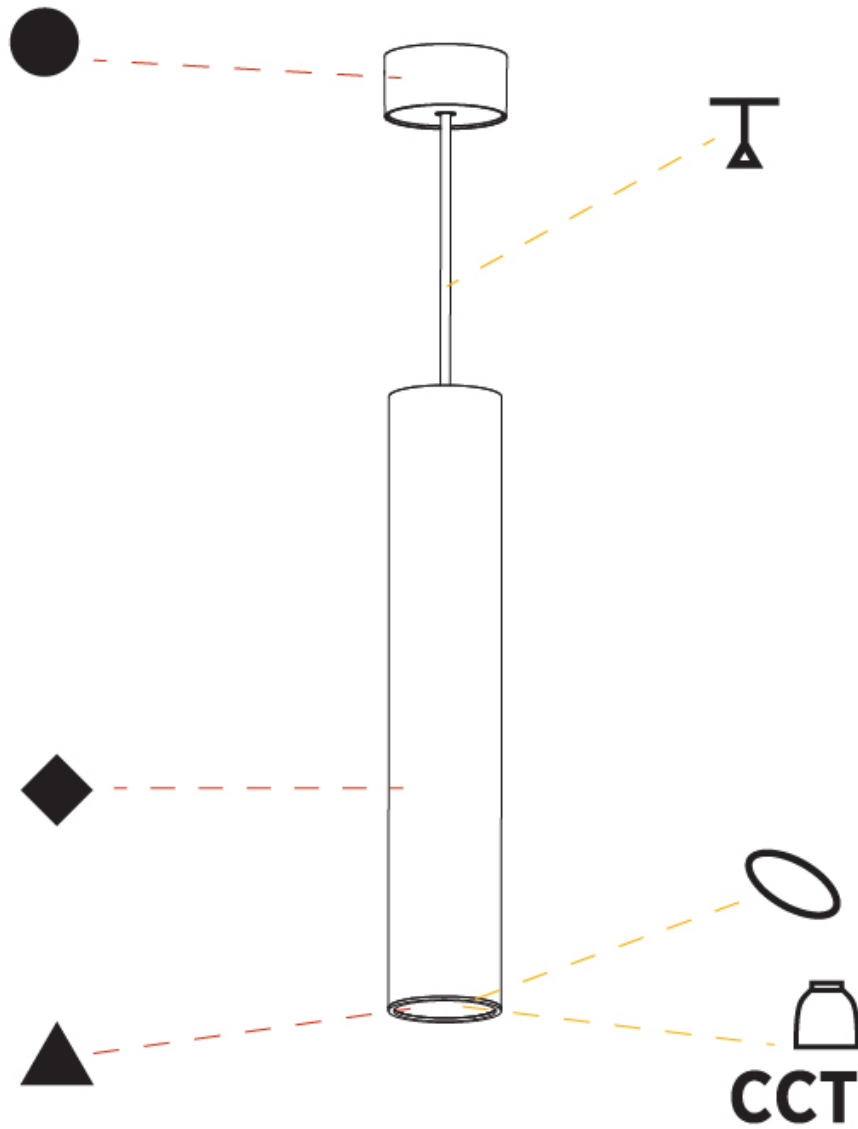

HANGOVER MONOPOINT SURFACE CANOPY SUSPENSION

A300169-

PROJECT	_____
TYPE	_____
SPECIFIER	_____
QUANTITY	_____
DATE	_____

A