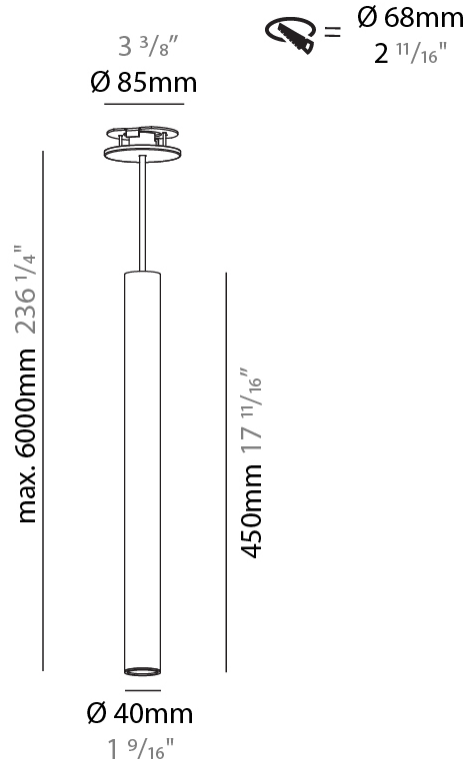

GENERAL

Series: Hangover
Subseries: Hangover Monopoint Recessed Canopy
Brand: Prolicht
Division: Architectural
Mounting Type: Suspension
Mounting Location: Ceiling
Subcategory: Pendant

PHYSICAL

Shape: Cylinder
Diameter (mm): 40
Diameter (in): 1 9/16
Height (mm): 450
Height (in): 17 11/16
Max. Overall Height (mm): 2450
Max. Overall Height (in): 96 7/16
Light Distribution: Downlight
Diffuser: Shine Ring 0-6
Fixture Finish: SSR / BKV / CWI / CRY / HAB / LAG / UFT / ITA / RUA / RUR / MIC / FTG / MYG / TWT / LOD / PUS / FRO / FUP / KIA / POP / BLS / SPG / MEY / GOH / GUM / CHC / COM / ABZ / JAG / OBR / MOS / ROR
Fixture Material: Aluminum
Cable Details: 2000mm / 6000mm Cable in White / Black / Orange / Red
Cut-out Measurements: 68mm / 2 11/16"

ELECTRICAL

Lamp Type: LED (Zhaga Standard)
Input Wattage (W): 10.9
Total Output Wattage (W): 9
Dimming: Non-Dimmable
Driver Included: Yes
Driver Location: Integrated
Driver Type: Constant Current
Driver Class: Class 2
Input Voltage (V): 120
Constant Current (MA): 500
Upon Request: Remote: 0-10Vdc dimming / Phase dimming 120Vac

LED

Number of LEDs: 1
Color Temperature (°K): 2700 / 3000 / 4000
Max. Delivered Lumen (lm): 842
CRI: >90 CRI
Lamp Life (hrs): 50000
Upon Request: ***3500K available in minimum quantities (larger quantities upon request)

OPTICAL

Reflector°: 40 / 50

RATINGS AND CERTIFICATIONS

Certified By: Certified for North American Standards
IP rating: IP20