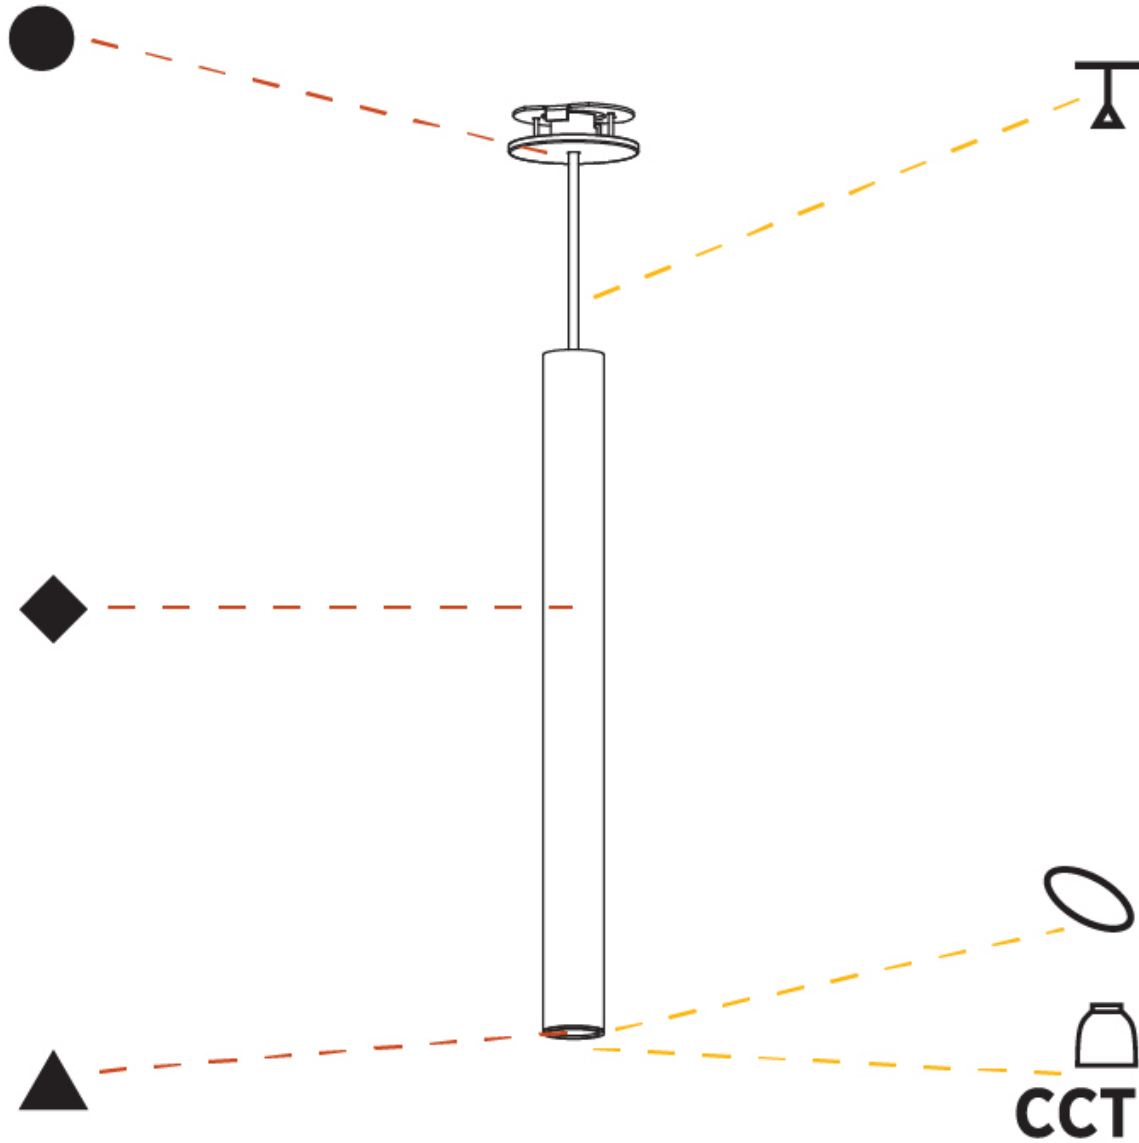

GENERAL

Series: Hangover
Subseries: Hangover Monopoint Recessed Canopy
Brand: Prolicht
Division: Architectural
Mounting Type: Suspension
Mounting Location: Ceiling
Subcategory: Pendant

PHYSICAL

Shape: Cylinder
Diameter (mm): 40
Diameter (in): 1 9/16
Height (mm): 450
Height (in): 17 11/16
Max. Overall Height (mm): 2450
Max. Overall Height (in): 96 7/16
Light Distribution: Downlight
Diffuser: Shine Ring 0-6
Fixture Finish: SSR / BKV / CWI / CRY / HAB / LAG / UFT / ITA / RUA / RUR / MIC / FTG / MYG / TWT / LOD / PUS / FRO / FUP / KIA / POP / BLS / SPG / MEY / GOH / GUM / CHC / COM / ABZ / JAG / OBR / MOS / ROR
Fixture Material: Aluminum
Cable Details: 2000mm / 6000mm Cable in White / Black / Orange / Red
Cut-out Measurements: 68mm / 2 11/16"

OPTICAL

Reflector°: 40 / 50

RATINGS AND CERTIFICATIONS

Certified By: Certified for North American Standards
IP rating: IP20

HANGOVER MONOPOINT RECESSED CANOPY SUSPENSION

A300152-

PROJECT
TYPE
SPECIFIER
QUANTITY
DATE

GENERAL

Series: Hangover
Subseries: Hangover Monopoint Surface Canopy
Brand: Prolicht
Division: Architectural
Mounting Type: Suspension
Mounting Location: Ceiling
Subcategory: Pendant

PHYSICAL

Shape: Cylinder
Diameter (mm): 40
Diameter (in): 1 9/16
Height (mm): 150
Height (in): 5 7/8
Max. Overall Height (mm): 2150
Max. Overall Height (in): 84 5/8
Light Distribution: Downlight
Weight (kg): 0.75
Weight (lbs): 1.65
Diffuser: Shine Ring 0-6
Fixture Finish: SSR / BKV / CWI / CRY / HAB / LAG / UFT / ITA / RUA / RUR / MIC / FTG / MYG / TWT / LOD / PUS / FRO / FUP / KIA / POP / BLS / SPG / MEY / GOH / GUM / CHC / COM / ABZ / JAG / OBR / MOS / ROR
Fixture Material: Aluminum
Cable Details: 2000mm / 6000mm Cable in White / Black / Orange / Red