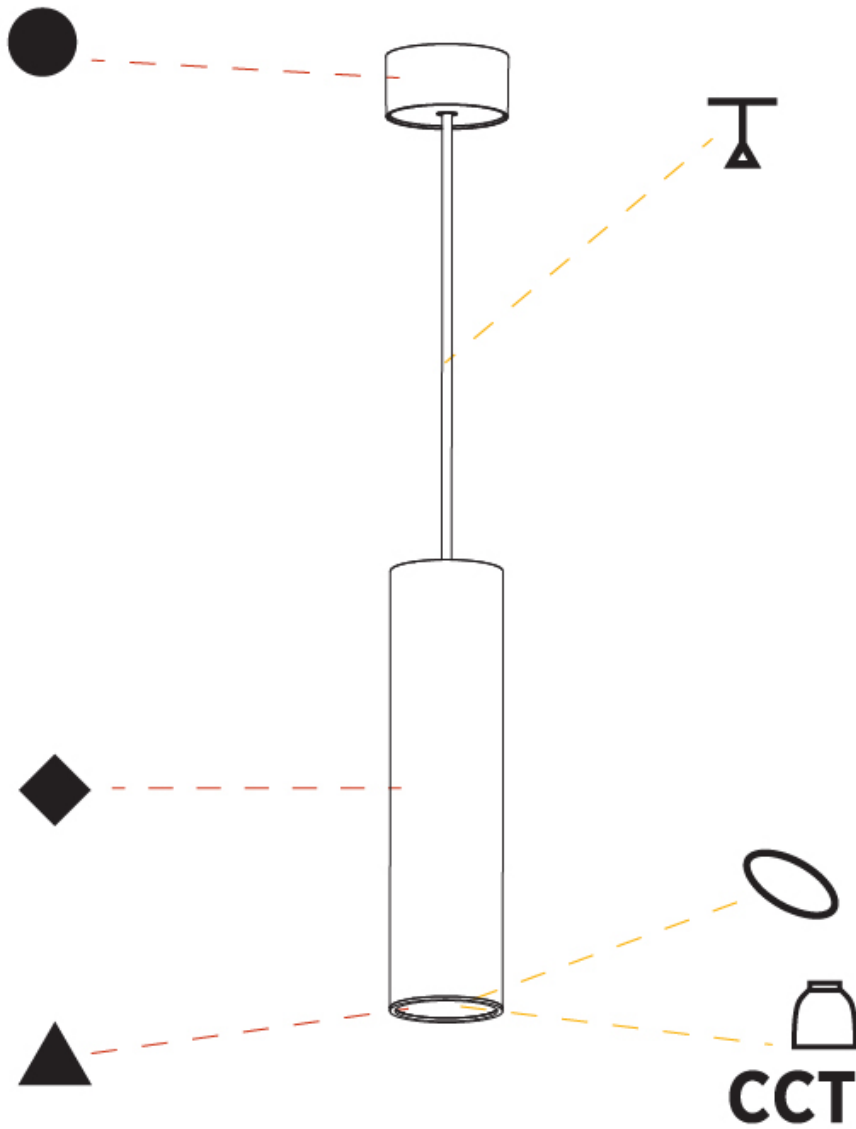

HANGOVER MONOPOINT SURFACE CANOPY SUSPENSION

A300166-

PROJECT
TYPE
SPECIFIER
QUANTITY
DATE