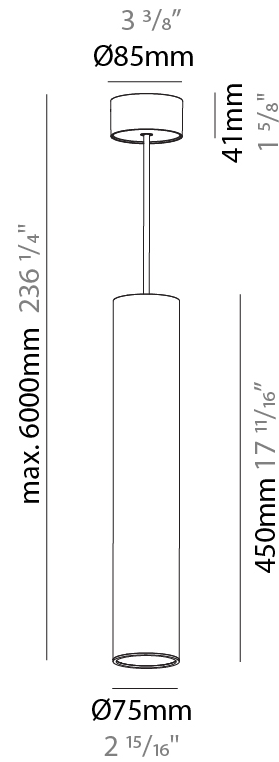

GENERAL

Series: Hangover
Subseries: Hangover Monopoint Surface Canopy
Brand: Prolicht
Division: Architectural
Mounting Type: Suspension
Mounting Location: Ceiling
Subcategory: Pendant

PHYSICAL

Shape: Cylinder
Diameter (mm): 75
Diameter (in): 2 ¹⁵/₁₆
Height (mm): 450
Height (in): 17 ¹¹/₁₆
Max. Overall Height (mm): 2450
Max. Overall Height (in): 96 ⁷/₁₆
Light Distribution: Downlight
Diffuser: Shine Ring 0-6
Fixture Finish: SSR / BKV / CWI / CRY / HAB / LAG / UFT / ITA / RUA / RUR / MIC / FTG / MYG / TWT / LOD / PUS / FRO / FUP / KIA / POP / BLS / SPG / MEY / GOH / GUM / CHC / COM / ABZ / JAG / OBR / MOS / ROR
Fixture Material: Aluminum
Cable Details: 2000mm / 6000mm Cable in White / Black / Orange / Red

ELECTRICAL

Lamp Type: LED (Zhaga Standard)
Input Wattage (W): 20
Total Output Wattage (W): 18.9
Dimming: Non-Dimmable
Driver Included: Yes
Driver Location: Integrated
Driver Type: Constant Current
Driver Class: Class 2
Housing: ENCP3
Input Voltage (V): 120
Constant Current (MA): 500
Upon Request: Remote: 0-10Vdc dimming / Phase dimming 120Vac

LED

Number of LEDs: 1
Color Temperature (°K): 2700 / 3000 / 4000
Max. Delivered Lumen (lm): 1680
CRI: >90 CRI
Efficiency (%): 86
Lamp Life (hrs): 50000

OPTICAL

Reflector: 18 / 36 / 52

RATINGS AND CERTIFICATIONS

Certified By: Certified for North American Standards
IP rating: IP20