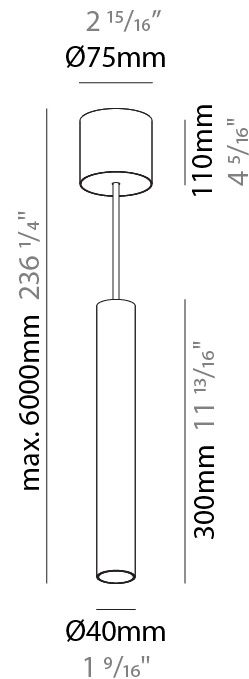

GENERAL

Series: Hangover
Subseries: Hangover Monopoint Surface Canopy
Brand: Prolicht
Division: Architectural
Mounting Type: Suspension
Mounting Location: Ceiling
Subcategory: Pendant

PHYSICAL

Shape: Cylinder
Diameter (mm): 40
Diameter (in): 1 9/16
Height (mm): 300
Height (in): 11 13/16
Max. Overall Height (mm): 2300
Max. Overall Height (in): 90 9/16
Light Distribution: Downlight
Diffuser: Shine Ring 0-6
Fixture Finish: SSR / BKV / CWI / CRY / HAB / LAG / UFT / ITA / RUA / RUR / MIC / FTG / MYG / TWT / LOD / PUS / FRO / FUP / KIA / POP / BLS / SPG / MEY / GOH / GUM / CHC / COM / ABZ / JAG / OBR / MOS / ROR
Fixture Material: Aluminum
Cable Details: 2000mm / 6000mmm Cable in White / Black / Orange / Red

ELECTRICAL

Lamp Type: LED (Zhaga Standard)
Input Wattage (W): 10.9
Total Output Wattage (W): 9
Dimming: Non-Dimmable
Driver Included: Yes
Driver Location: Integrated
Driver Type: Constant Current
Driver Class: Class 2
Input Voltage (V): 120
Constant Current (MA): 500
Upon Request: Remote: 0-10Vdc dimming / Phase dimming 120Vac

LED

Number of LEDs: 1
Color Temperature (°K): 2700 / 3000 / 4000
Max. Delivered Lumen (lm): 842
CRI: >90 CRI
Efficiency (%): 86
Lamp Life (hrs): 50000
Upon Request: ***3500K available in minimum quantities (larger quantities upon request)

OPTICAL

Reflector°: 40 / 50

RATINGS AND CERTIFICATIONS

Certified By: Certified for North American Standards
IP rating: IP20