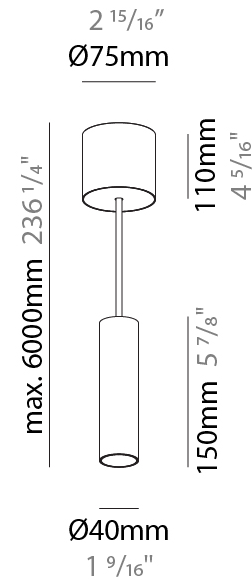

GENERAL

Series: Hangover
Subseries: Hangover Monopoint Surface Canopy
Brand: Prolicht
Division: Architectural
Mounting Type: Suspension
Mounting Location: Ceiling
Subcategory: Pendant

PHYSICAL

Shape: Cylinder
Diameter (mm): 40
Diameter (in): 1 9/16
Height (mm): 150
Height (in): 5 7/8
Max. Overall Height (mm): 2150
Max. Overall Height (in): 84 5/8
Light Distribution: Downlight
Weight (kg): 0.75
Weight (lbs): 1.65
Diffuser: Shine Ring 0-6
Fixture Finish: SSR / BKV / CWI / CRY / HAB / LAG / UFT / ITA / RUA / RUR / MIC / FTG / MYG / TWT / LOD / PUS / FRO / FUP / KIA / POP / BLS / SPG / MEY / GOH / GUM / CHC / COM / ABZ / JAG / OBR / MOS / ROR
Fixture Material: Aluminum
Cable Details: 2000mm / 6000mm Cable in White / Black / Orange / Red

ELECTRICAL

Lamp Type: LED (Zhaga Standard)
Input Wattage (W): 10.9
Total Output Wattage (W): 9
Dimming: Non-Dimmable
Driver Included: Yes
Driver Location: Integrated
Driver Type: Constant Current
Driver Class: Class 2
Input Voltage (V): 120
Constant Current (MA): 500
Upon Request: Remote: 0-10Vdc dimming / Phase dimming 120Vac

LED

Number of LEDs: 1
Color Temperature (°K): 2700 / 3000 / 4000
Max. Delivered Lumen (lm): 842
CRI: >90 CRI
Lamp Life (hrs): 50000

OPTICAL

Reflector: 40 / 50

RATINGS AND CERTIFICATIONS

Certified By: Certified for North American Standards
IP rating: IP20