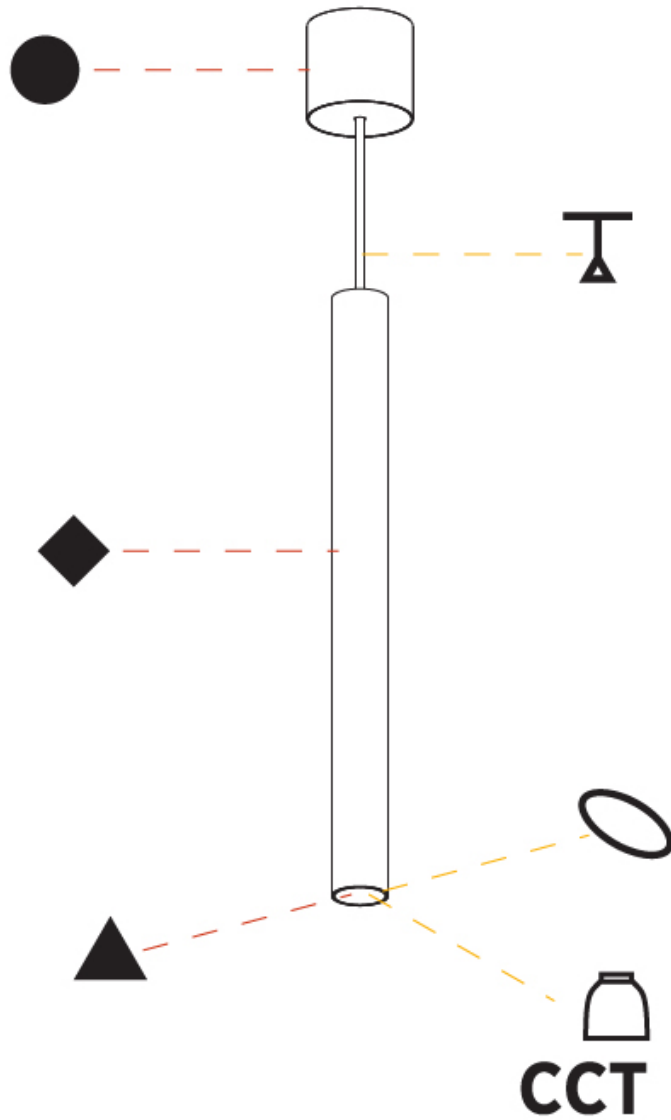

HANGOVER MONOPOINT SURFACE CANOPY SUSPENSION

A300155-

PROJECT
TYPE
SPECIFIER
QUANTITY
DATE