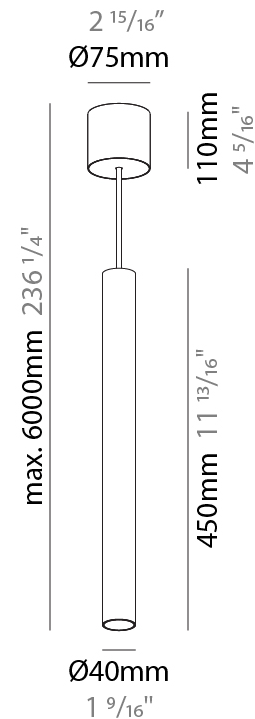

GENERAL

Series: Hangover
Subseries: Hangover Monopoint Surface Canopy
Brand: Prolicht
Division: Architectural
Mounting Type: Suspension
Mounting Location: Ceiling
Subcategory: Pendant

PHYSICAL

Shape: Cylinder
Diameter (mm): 40
Diameter (in): 1 9/16
Height (mm): 450
Height (in): 17 13/16
Max. Overall Height (mm): 2450
Max. Overall Height (in): 96 7/16
Light Distribution: Downlight
Diffuser: Shine Ring 0-6
Fixture Finish: SSR / BKV / CWI / CRY / HAB / LAG / UFT / ITA / RUA / RUR / MIC / FTG / MYG / TWT / LOD / PUS / FRO / FUP / KIA / POP / BLS / SPG / MEY / GOH / GUM / CHC / COM / ABZ / JAG / OBR / MOS / ROR
Fixture Material: Aluminum
Cable Details: 2000mm / 6000mm Cable in White / Black / Orange / Red

ELECTRICAL

Lamp Type: LED (Zhaga Standard)
Input Wattage (W): 10.9
Total Output Wattage (W): 9
Dimming: Non-Dimmable
Driver Included: Yes
Driver Location: Integrated
Driver Type: Constant Current
Driver Class: Class 2
Housing: ENCP3
Input Voltage (V): 120
Constant Current (mA): 500
Upon Request: Remote: 0-10Vdc dimming / Phase dimming 120Vac

LED

Number of LEDs: 1
Color Temperature (°K): 2700 / 3000 / 4000
Max. Delivered Lumen (lm): 842
CRI: >90 CRI
Efficiency (%): 86
Lamp Life (hrs): 50000
Upon Request: ***3500K available in minimum quantities (larger quantities upon request)

OPTICAL

Reflector: 40 / 50

RATINGS AND CERTIFICATIONS

Certified By: Certified for North American Standards
IP rating: IP20