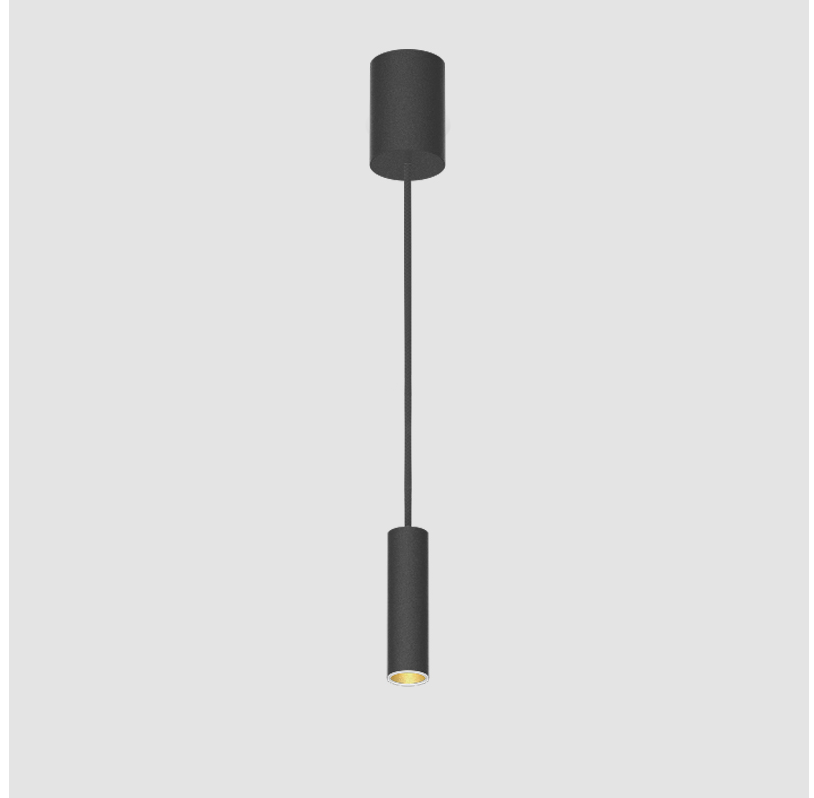

GENERAL

Series: Hangover
Subseries: Hangover Monopoint Surface Canopy
Partner: Prolicht
Division: Architectural
Installation: Suspension
Product Type: Pendant
Mounting Location: Ceiling
Light Distribution: Direct

PHYSICAL

Shape: Cylinder
Diameter (mm): 40
Diameter (in): 1 ⁹/₁₆
Height (mm): 150
Height (in): 5 ⁷/₈
Max. Overall Height (mm): 2150
Max. Overall Height (in): 84 ⁵/₈
Weight (kg): 0.75
Weight (lbs): 1.65
Diffuser: Shine Ring 0-6
Fixture Finish: SSR / BKV / CWI / CRY / HAB / UFT / ITA / RUA / FTG / MYG / LOD / PUS / FRO / FUP / KIA / POP / BLS / SPG / MEY / GOH / CHC / COM / ABZ / JAG / OBR / MOS / ROR
Fixture Material: Aluminum
Cable Details: 2000mm / 6000mm Cable in White / Black / Orange / Red

ELECTRICAL

Lamp Type: LED (Zhaga Standard)
Input Wattage (W): 10.9
Total Output Wattage (W): 9
Dimming: Non-Dimmable
Driver Included: Yes
Driver Location: Integrated
Driver Type: Constant Current
Driver Class: Class 2
Input Voltage (V): 120
Constant Current (MA): 500
Upon Request: Remote: 0-10Vdc dimming / Phase dimming 120Vac

LED

Number of LEDs: 1
Color Temperature (°K): 2700 / 3000 / 4000
Max. Delivered Lumen (lm): 842
CRI: >90 CRI
Lamp Life (hrs): 50000

OPTICAL

Reflector: 40 / 50

RATINGS AND CERTIFICATIONS

Certified By: Certified for North American Standards
IP rating: IP20

PROJECT
TYPE
SPECIFIER
QUANTITY
DATE