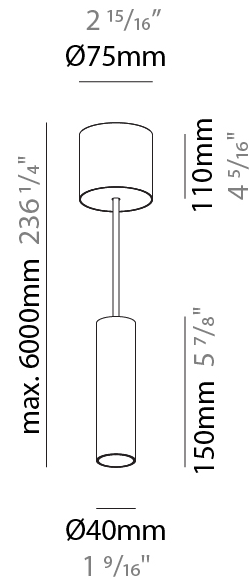

GENERAL

Series: Hangover
Subseries: Hangover Monopoint Surface Canopy
Partner: Prolicht
Division: Architectural
Installation: Suspension
Product Type: Pendant
Mounting Location: Ceiling
Light Distribution: Direct

PHYSICAL

Shape: Cylinder
Diameter (mm): 40
Diameter (in): 1 ⁹/₁₆
Height (mm): 150
Height (in): 5 ⁷/₈
Max. Overall Height (mm): 2150
Max. Overall Height (in): 84 ⁵/₈
Weight (kg): 0.75
Weight (lbs): 1.65
Diffuser: Shine Ring 0-6
Fixture Finish: SSR / BKV / CWI / CRY / HAB / UFT / ITA / RUA / FTG / MYG / LOD / PUS / FRO / FUP / KIA / POP / BLS / SPG / MEY / GOH / CHC / COM / ABZ / JAG / OBR / MOS / ROR
Fixture Material: Aluminum
Cable Details: 2000mm / 6000mm Cable in White / Black / Orange / Red

ELECTRICAL

Lamp Type: LED (Zhaga Standard)
Input Wattage (W): 10.9
Total Output Wattage (W): 9
Dimming: Non-Dimmable
Driver Included: Yes
Driver Location: Integrated
Driver Type: Constant Current
Driver Class: Class 2
Input Voltage (V): 120
Constant Current (MA): 500
Upon Request: Remote: 0-10Vdc dimming / Phase dimming 120Vac

LED

Number of LEDs: 1
Color Temperature (°K): 2700 / 3000 / 4000
Max. Delivered Lumen (lm): 842
CRI: >90 CRI
Lamp Life (hrs): 50000

OPTICAL

Reflector: 40 / 50

RATINGS AND CERTIFICATIONS

Certified By: Certified for North American Standards
IP rating: IP20

PROJECT
TYPE
SPECIFIER
QUANTITY
DATE