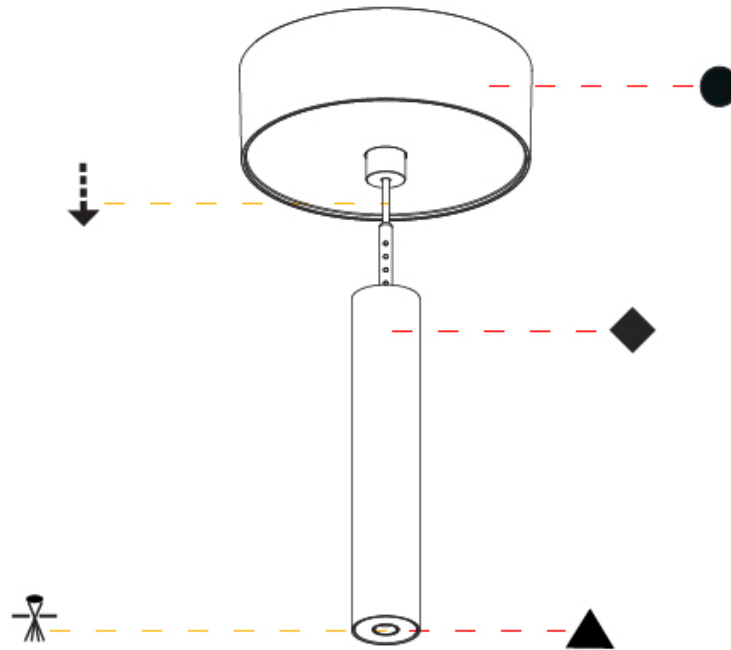

OPTICAL

Optic°: 24 / 32 / 34 / 55 / 58

RATINGS AND CERTIFICATIONS

Certified By: Certified for North American Standards
IP rating: IP20

HANGOVER PLUG MONOPOINT SURFACE CANOPY SUSPENSION

A30824-

PROJECT
TYPE
SPECIFIER
QUANTITY
DATE