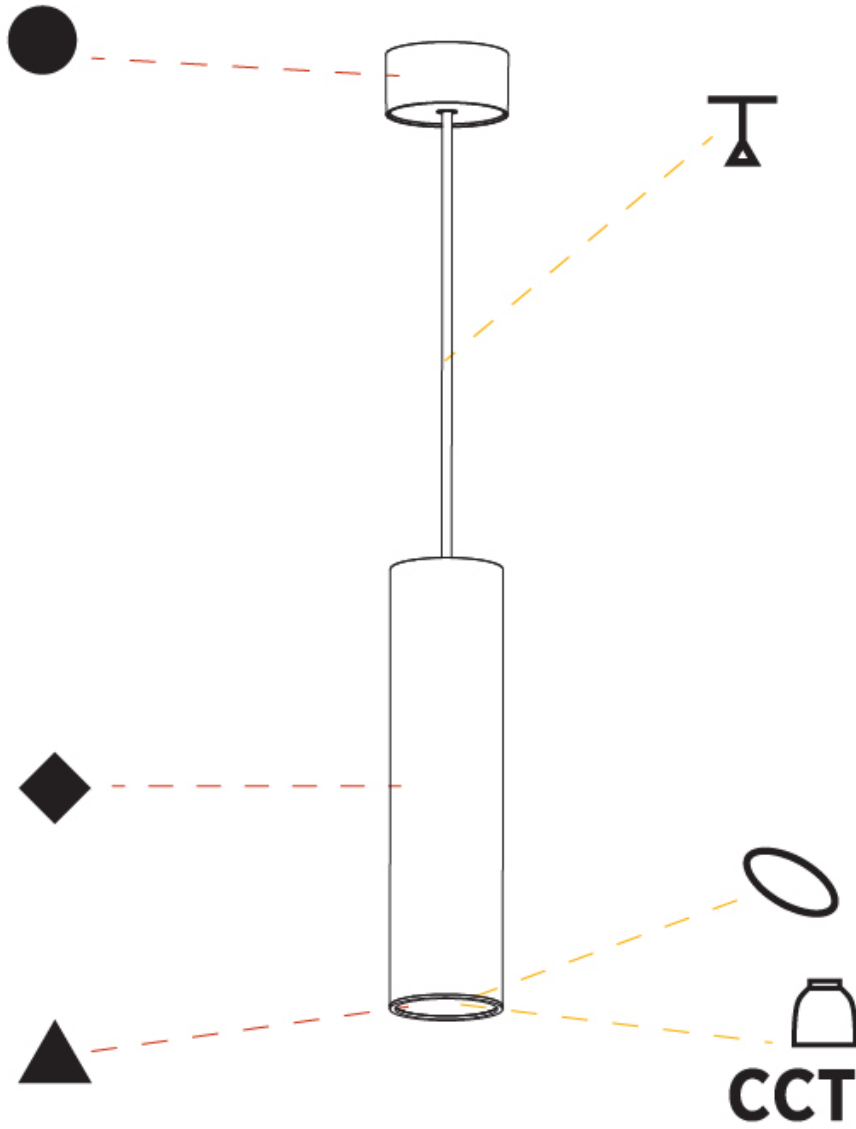

HANGOVER MONOPOINT SURFACE CANOPY SUSPENSION

A300166-

PROJECT	_____
TYPE	_____
SPECIFIER	_____
QUANTITY	_____
DATE	_____