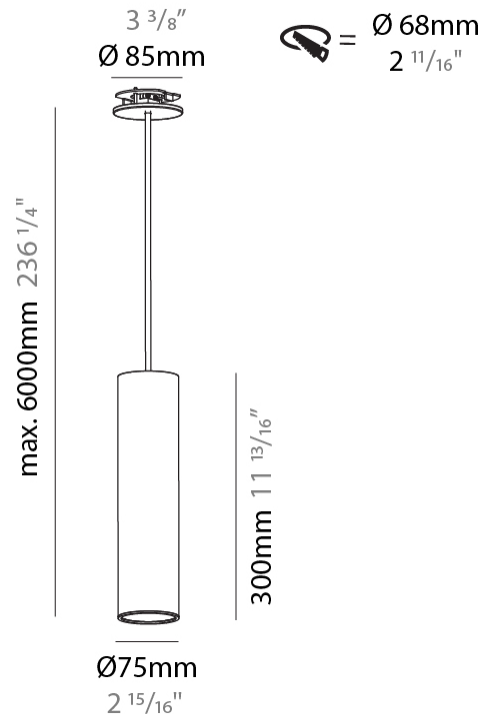

GENERAL

Series: Hangover
Subseries: Hangover Monopoint Recessed Canopy
Partner: Prolicht
Division: Architectural
Installation: Suspension
Product Type: Pendant
Mounting Location: Ceiling
Light Distribution: Direct

PHYSICAL

Shape: Cylinder
Diameter (mm): 75
Diameter (in): 2 15/16
Height (mm): 300
Height (in): 11 13/16
Max. Overall Height (mm): 2300
Max. Overall Height (in): 90 9/16
Diffuser: Shine Ring 0-6
Fixture Finish: SSR / BKV / CWI / CRY / HAB / UFT / ITA / RUA / FTG / MYG / LOD / PUS / FRO / FUP / KIA / POP / BLS / SPG / MEY / GOH / CHC / COM / ABZ / JAG / OBR / MOS / ROR
Fixture Material: Aluminum
Cable Details: 2000mm / 6000mm Cable in White / Black / Orange / Red
Cut-out Measurements: 68mm / 2 11/16"

ELECTRICAL

Lamp Type: LED (Zhaga Standard)
Input Wattage (W): 10.9
Total Output Wattage (W): 9
Dimming: Tri-Mode (Non-Dimming and Phase Dimming (120Vac only) and 0-10V Dimming)
Driver Included: Yes
Driver Location: External
Driver Type: Constant Current - Universal
Driver Class: Class 2
Housing: ENCP3 w/Quick Connect
Input Voltage (V): 120 - 277
Constant Current (MA): 500

LED

Number of LEDs: 1
Color Temperature (°K): 2700 / 3000 / 4000
Max. Delivered Lumen (lm): 923
CRI: >90 CRI
Lamp Life (hrs): 50000
Upon Request: ***3500K available in minimum quantities (larger quantities upon request)

OPTICAL

Reflector: 18 / 36 / 52

RATINGS AND CERTIFICATIONS

Certified By: Certified for North American Standards
IP rating: IP20