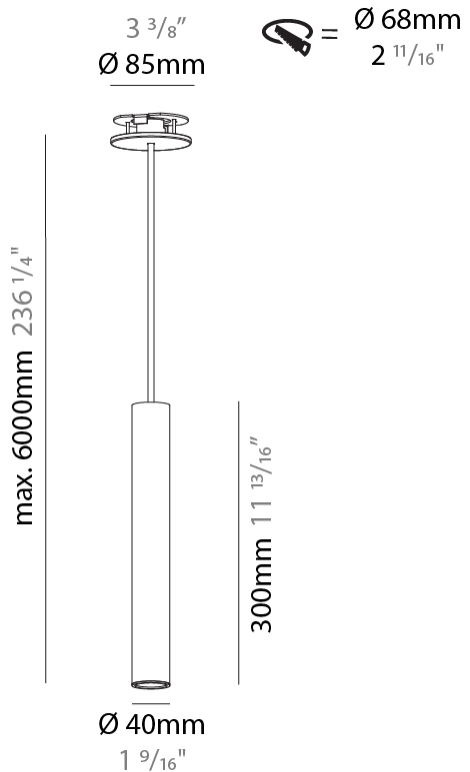

GENERAL

Series: Hangover
Subseries: Hangover Monopoint Recessed Canopy
Partner: Prolicht
Division: Architectural
Installation: Suspension
Product Type: Pendant
Mounting Location: Ceiling
Light Distribution: Direct

PHYSICAL

Shape: Cylinder
Diameter (mm): 40
Diameter (in): 1 9/16
Height (mm): 300
Height (in): 11 13/16
Max. Overall Height (mm): 2300
Max. Overall Height (in): 90 9/16
Diffuser: Shine Ring 0-6
Fixture Finish: SSR / BKV / CWI / CRY / HAB / UFT / ITA / RUA / FTG / MYG / LOD / PUS / FRO / FUP / KIA / POP / BLS / SPG / MEY / GOH / CHC / COM / ABZ / JAG / OBR / MOS / ROR
Fixture Material: Aluminum
Cable Details: 2000mm / 6000mm Cable in White / Black / Orange / Red
Cut-out Measurements: 68mm / 2 11/16"

ELECTRICAL

Lamp Type: LED (Zhaga Standard)
Input Wattage (W): 10.9
Total Output Wattage (W): 9
Dimming: Non-Dimmable
Driver Included: Yes
Driver Location: External
Driver Type: Constant Current
Driver Class: Class 2
Input Voltage (V): 120
Constant Current (mA): 500
Upon Request: Remote: 0-10Vdc dimming / Phase dimming 120Vac

LED

Number of LEDs: 1
Color Temperature (°K): 2700 / 3000 / 4000
Max. Delivered Lumen (lm): 842
CRI: >90 CRI
Lamp Life (hrs): 50000
Upon Request: ***3500K available in minimum quantities (larger quantities upon request)

OPTICAL

Reflector°: 40 / 50

RATINGS AND CERTIFICATIONS

Certified By: Certified for North American Standards
IP rating: IP20