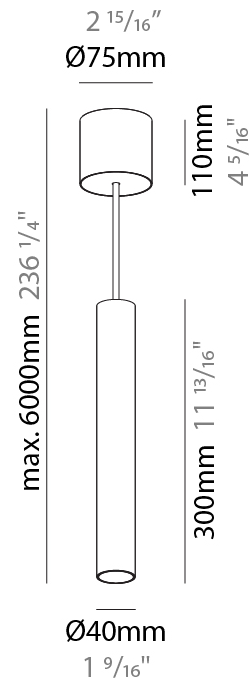

GENERAL

Series: Hangover
Subseries: Hangover Monopoint Surface Canopy
Partner: Prolicht
Division: Architectural
Installation: Suspension
Product Type: Pendant
Mounting Location: Ceiling
Light Distribution: Direct

PHYSICAL

Shape: Cylinder
Diameter (mm): 40
Diameter (in): 1 ⁹/₁₆
Height (mm): 300
Height (in): 11 ¹³/₁₆
Max. Overall Height (mm): 2300
Max. Overall Height (in): 90 ⁹/₁₆
Diffuser: Shine Ring 0-6
Fixture Finish: SSR / BKV / CWI / CRY / HAB / UFT / ITA / RUA / FTG / MYG / LOD / PUS / FRO / FUP / KIA / POP / BLS / SPG / MEY / GOH / CHC / COM / ABZ / JAG / OBR / MOS / ROR
Fixture Material: Aluminum
Cable Details: 2000mm / 6000mm Cable in White / Black / Orange / Red

ELECTRICAL

Lamp Type: LED (Zhaga Standard)
Input Wattage (W): 10.9
Total Output Wattage (W): 9
Dimming: Non-Dimmable
Driver Included: Yes
Driver Location: Integrated
Driver Type: Constant Current
Driver Class: Class 2
Input Voltage (V): 120
Constant Current (MA): 500
Upon Request: Remote: 0-10Vdc dimming / Phase dimming 120Vac

LED

Number of LEDs: 1
Color Temperature (°K): 2700 / 3000 / 4000
Max. Delivered Lumen (lm): 842
CRI: >90 CRI
Efficiency (%): 86
Lamp Life (hrs): 50000
Upon Request: ***3500K available in minimum quantities (larger quantities upon request)

OPTICAL

Reflector°: 40 / 50

RATINGS AND CERTIFICATIONS

Certified By: Certified for North American Standards
IP rating: IP20