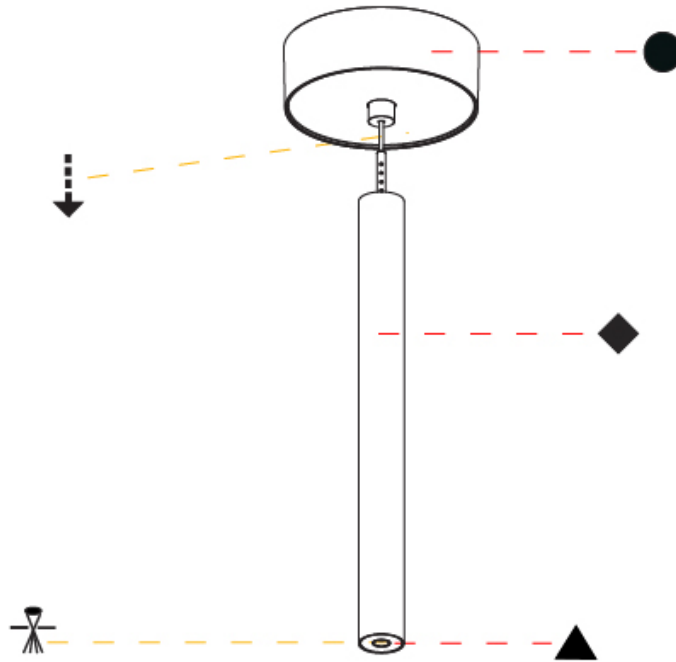

Shape: Cylinder
 Diameter (mm): 28
 Diameter (in): 1 1/8
 Height (mm): 300
 Height (in): 11 13/16
 Max. Overall Height (mm): 2300
 Max. Overall Height (in): 90 3/16
 Light Distribution: Downlight
 Weight (kg): 0.75
 Weight (lbs): 1.65
 Fixture Finish: [SSR / BKV / CWI / CRY / HAB / UFT / ITA / RUA / FTG / MYG / LOD / PUS / FRO / FUP / KIA / POP / BLS / SPG / MEY / GOH / GUM / CHC / COM / ABZ / JAG / OBR / MOS / ROR](#)
 Fixture Material: Aluminum
 Cable Details: [2000mm or 4000mm Black Cable](#)

OPTICAL

Optic°: [24 / 32 / 34 / 55 / 58](#)

RATINGS AND CERTIFICATIONS

Certified By: Certified for North American Standards
 IP rating: IP20

HANGOVER PLUG MONOPOINT SURFACE CANOPY SUSPENSION

A30845-

PROJECT
TYPE
SPECIFIER
QUANTITY
DATE

Shape: Cylinder
 Diameter (mm): 28
 Diameter (in): 1 1/8
 Height (mm): 300
 Height (in): 11 13/16
 Max. Overall Height (mm): 2300
 Max. Overall Height (in): 90 7/16
 Light Distribution: Downlight
 Weight (kg): 0.63
 Weight (lbs): 1.39
 Diffuser: Shine Ring - Opal / Yellow / Orange / Red / Blue / Green
 Fixture Finish: SSR / BKV / CWI / CRY / HAB / UFT / ITA / RUA / FTG / MYG / LOD / PUS / FRO / FUP / KIA / POP / BLS / SPG / MEY / GOH / GUM / CHC / COM / ABZ / JAG / OBR / MOS / ROR
 Fixture Material: Aluminum
 Cable Details: 2000mm or 4000mm Black Cable