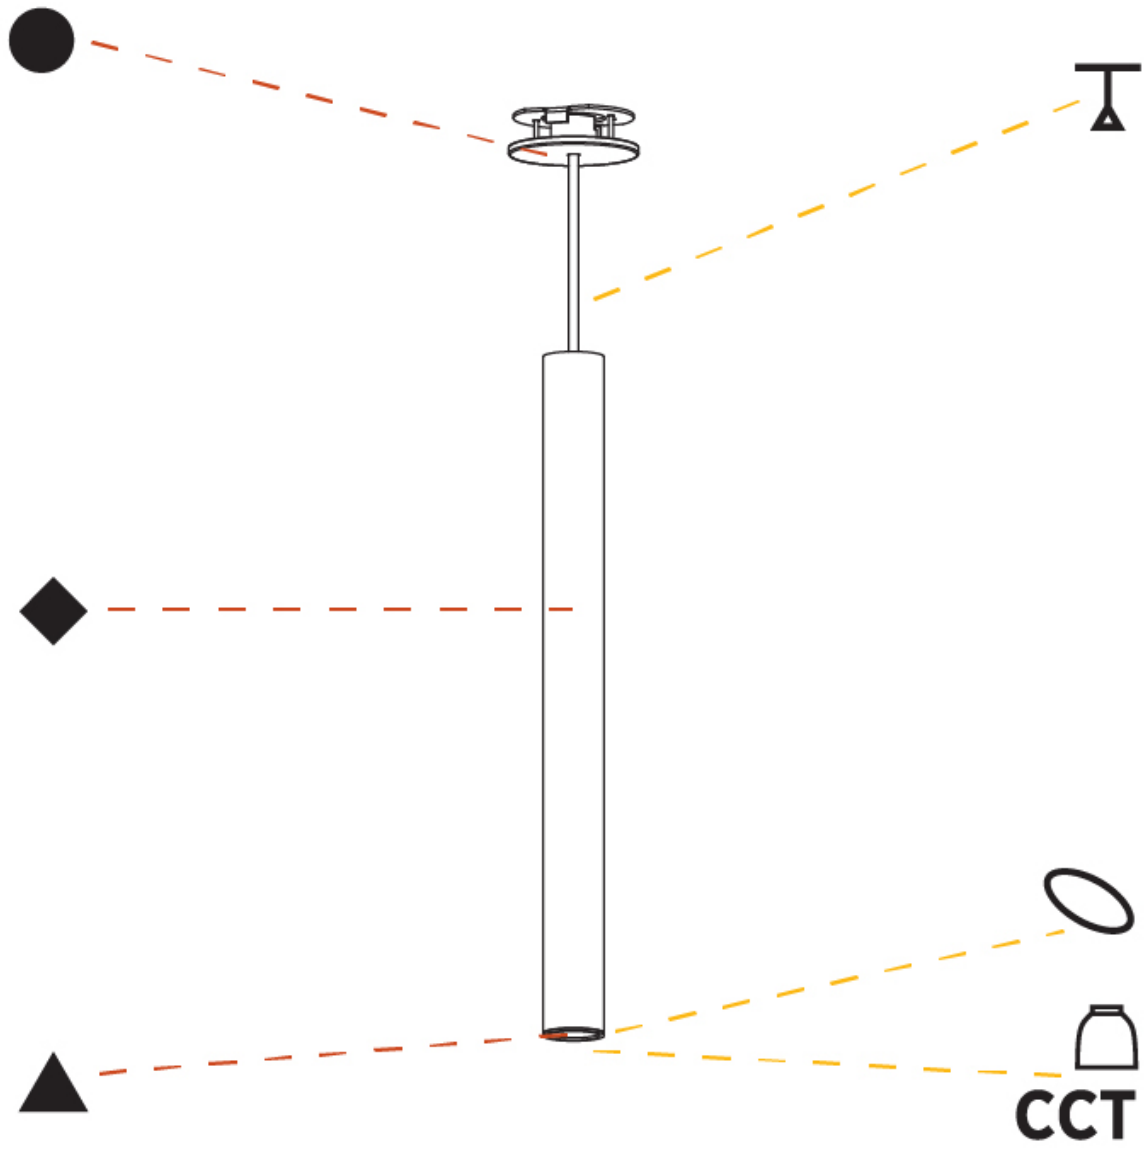

PHYSICAL

Shape: Cylinder
Diameter (mm): 40
Diameter (in): 1 9/16
Height (mm): 450
Height (in): 17 11/16
Max. Overall Height (mm): 2450
Max. Overall Height (in): 96 7/16
Diffuser: Shine Ring 0-6
Fixture Finish: SSR / BKV / CWI / CRY / HAB / UFT / ITA / RUA / FTG / MYG / LOD / PUS / FRO / FUP / KIA / POP / BLS / SPG / MEY / GOH / CHC / COM / ABZ / JAG / OBR / MOS / ROR
Fixture Material: Aluminum
Cable Details: 2000mm / 6000mm Cable in White / Black / Orange / Red
Cut-out Measurements: 68mm / 2 11/16"

OPTICAL

Reflector°: 40 / 50

RATINGS AND CERTIFICATIONS

Certified By: Certified for North American Standards
IP rating: IP20

HANGOVER MONOPOINT RECESSED CANOPY SUSPENSION

A300152-

PROJECT
TYPE
SPECIFIER
QUANTITY
DATE