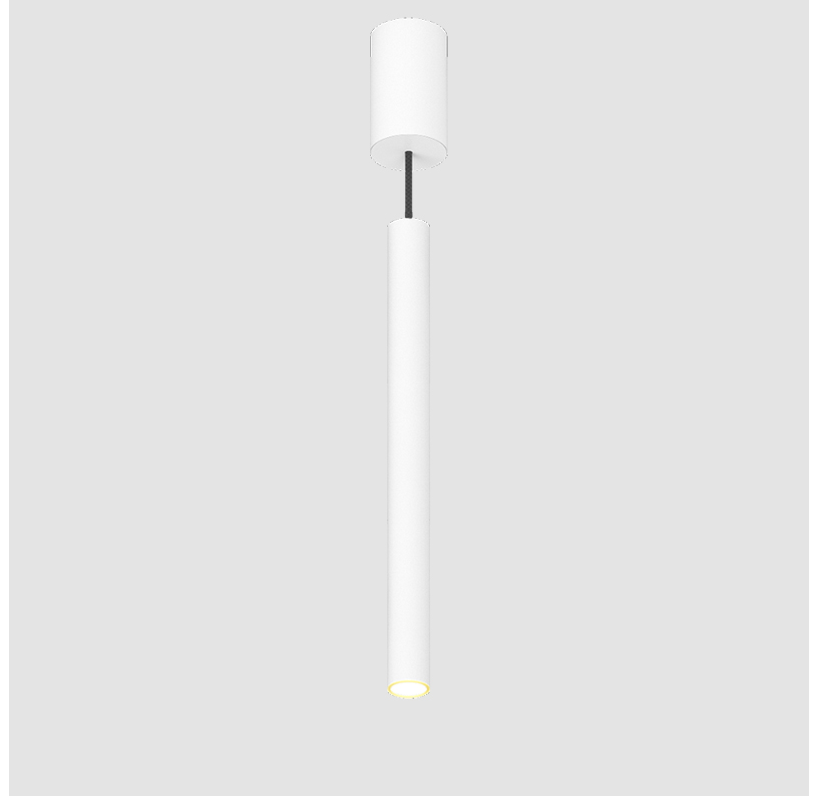

GENERAL

Series: Hangover
Subseries: Hangover Monopoint Surface Canopy
Partner: Prolicht
Division: Architectural
Installation: Suspension
Product Type: Pendant
Mounting Location: Ceiling
Light Distribution: Direct

PHYSICAL

Shape: Cylinder
Diameter (mm): 40
Diameter (in): 1 9/16
Height (mm): 450
Height (in): 17 13/16
Max. Overall Height (mm): 2450
Max. Overall Height (in): 96 7/16
Diffuser: Shine Ring 0-6
Fixture Finish: SSR / BKV / CWI / CRY / HAB / UFT / ITA / RUA / FTG / MYG / LOD / PUS / FRO / FUP / KIA / POP / BLS / SPG / MEY / GOH / CHC / COM / ABZ / JAG / OBR / MOS / ROR
Fixture Material: Aluminum
Cable Details: 2000mm / 6000mm Cable in White / Black / Orange / Red

ELECTRICAL

Lamp Type: LED (Zhaga Standard)
Input Wattage (W): 10.9
Total Output Wattage (W): 9
Dimming: Non-Dimmable
Driver Included: Yes
Driver Location: Integrated
Driver Type: Constant Current
Driver Class: Class 2
Housing: ENCP3
Input Voltage (V): 120
Constant Current (mA): 500
Upon Request: Remote: 0-10Vdc dimming / Phase dimming 120Vac

LED

Number of LEDs: 1
Color Temperature (°K): 2700 / 3000 / 4000
Max. Delivered Lumen (lm): 842
CRI: >90 CRI
Efficiency (%): 86
Lamp Life (hrs): 50000
Upon Request: ***3500K available in minimum quantities (larger quantities upon request)

OPTICAL

Reflector: 40 / 50

RATINGS AND CERTIFICATIONS

Certified By: Certified for North American Standards
IP rating: IP20