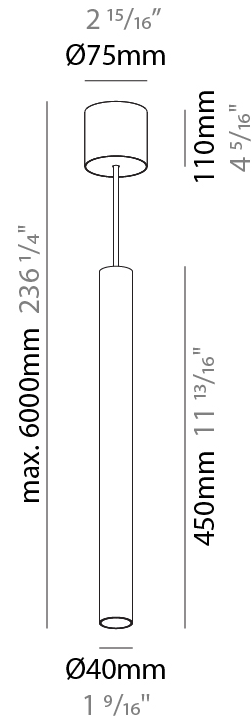

GENERAL

Series: Hangover
Subseries: Hangover Monopoint Surface Canopy
Partner: Prolicht
Division: Architectural
Installation: Suspension
Product Type: Pendant
Mounting Location: Ceiling
Light Distribution: Direct

PHYSICAL

Shape: Cylinder
Diameter (mm): 40
Diameter (in): 1 9/16
Height (mm): 450
Height (in): 17 13/16
Max. Overall Height (mm): 2450
Max. Overall Height (in): 96 7/16
Diffuser: Shine Ring 0-6
Fixture Finish: SSR / BKV / CWI / CRY / HAB / UFT / ITA / RUA / FTG / MYG / LOD / PUS / FRO / FUP / KIA / POP / BLS / SPG / MEY / GOH / CHC / COM / ABZ / JAG / OBR / MOS / ROR
Fixture Material: Aluminum
Cable Details: 2000mm / 6000mm Cable in White / Black / Orange / Red

ELECTRICAL

Lamp Type: LED (Zhaga Standard)
Input Wattage (W): 10.9
Total Output Wattage (W): 9
Dimming: Non-Dimmable
Driver Included: Yes
Driver Location: Integrated
Driver Type: Constant Current
Driver Class: Class 2
Housing: ENCP3
Input Voltage (V): 120
Constant Current (mA): 500
Upon Request: Remote: 0-10Vdc dimming / Phase dimming 120Vac

LED

Number of LEDs: 1
Color Temperature (°K): 2700 / 3000 / 4000
Max. Delivered Lumen (lm): 842
CRI: >90 CRI
Efficiency (%): 86
Lamp Life (hrs): 50000
Upon Request: ***3500K available in minimum quantities (larger quantities upon request)

OPTICAL

Reflector: 40 / 50

RATINGS AND CERTIFICATIONS

Certified By: Certified for North American Standards
IP rating: IP20