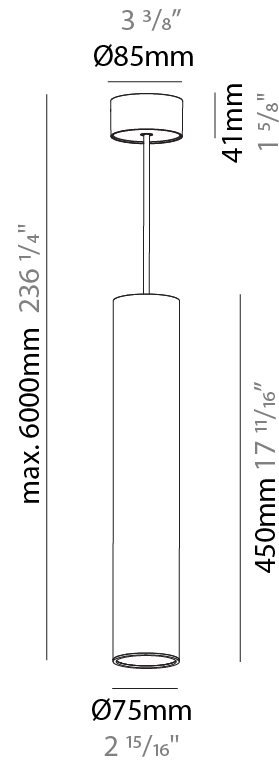

GENERAL

Series: Hangover
Subseries: Hangover Monopoint Surface Canopy
Partner: Prolicht
Division: Architectural
Installation: Suspension
Product Type: Pendant
Mounting Location: Ceiling
Light Distribution: Direct

PHYSICAL

Shape: Cylinder
Diameter (mm): 75
Diameter (in): 2 15/16
Height (mm): 450
Height (in): 17 11/16
Max. Overall Height (mm): 2450
Max. Overall Height (in): 96 7/16
Diffuser: Shine Ring 0-6
Fixture Finish: SSR / BKV / CWI / CRY / HAB / UFT / ITA / RUA / FTG / MYG / LOD / PUS / FRO / FUP / KIA / POP / BLS / SPG / MEY / GOH / CHC / COM / ABZ / JAG / OBR / MOS / ROR
Fixture Material: Aluminum
Cable Details: 2000mm / 6000mm Cable in White / Black / Orange / Red

ELECTRICAL

Lamp Type: LED (Zhaga Standard)
Input Wattage (W): 20
Total Output Wattage (W): 18.9
Dimming: Non-Dimmable
Driver Included: Yes
Driver Location: Integrated
Driver Type: Constant Current
Driver Class: Class 2
Housing: ENCP3
Input Voltage (V): 120
Constant Current (MA): 500
Upon Request: Remote: 0-10Vdc dimming / Phase dimming 120Vac

LED

Number of LEDs: 1
Color Temperature (°K): 2700 / 3000 / 4000
Max. Delivered Lumen (lm): 1680
CRI: >90 CRI
Efficiency (%): 86
Lamp Life (hrs): 50000

OPTICAL

Reflector: 18 / 36 / 52

RATINGS AND CERTIFICATIONS

Certified By: Certified for North American Standards
IP rating: IP20