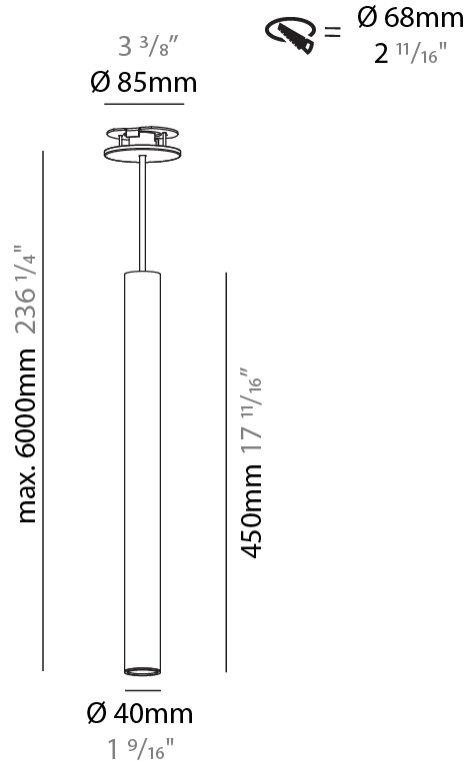

GENERAL

Series: Hangover
Subseries: Hangover Monopoint Recessed Canopy
Partner: Prolicht
Division: Architectural
Installation: Suspension
Product Type: Pendant
Mounting Location: Ceiling
Light Distribution: Direct

PHYSICAL

Shape: Cylinder
Diameter (mm): 40
Diameter (in): 1 9/16
Height (mm): 450
Height (in): 17 11/16
Max. Overall Height (mm): 2450
Max. Overall Height (in): 96 7/16
Diffuser: Shine Ring 0-6
Fixture Finish: SSR / BKV / CWI / CRY / HAB / UFT / ITA / RUA / FTG / MYG / LOD / PUS / FRO / FUP / KIA / POP / BLS / SPG / MEY / GOH / CHC / COM / ABZ / JAG / OBR / MOS / ROR
Fixture Material: Aluminum
Cable Details: 2000mm / 6000mm Cable in White / Black / Orange / Red
Cut-out Measurements: 68mm / 2 11/16"

ELECTRICAL

Lamp Type: LED (Zhaga Standard)
Input Wattage (W): 10.9
Total Output Wattage (W): 9
Dimming: Non-Dimmable
Driver Included: Yes
Driver Location: Integrated
Driver Type: Constant Current
Driver Class: Class 2
Input Voltage (V): 120
Constant Current (MA): 500
Upon Request: Remote: 0-10Vdc dimming / Phase dimming 120Vac

LED

Number of LEDs: 1
Color Temperature (°K): 2700 / 3000 / 4000
Max. Delivered Lumen (lm): 842
CRI: >90 CRI
Lamp Life (hrs): 50000
Upon Request: ***3500K available in minimum quantities (larger quantities upon request)

OPTICAL

Reflector°: 40 / 50

RATINGS AND CERTIFICATIONS

Certified By: Certified for North American Standards
IP rating: IP20