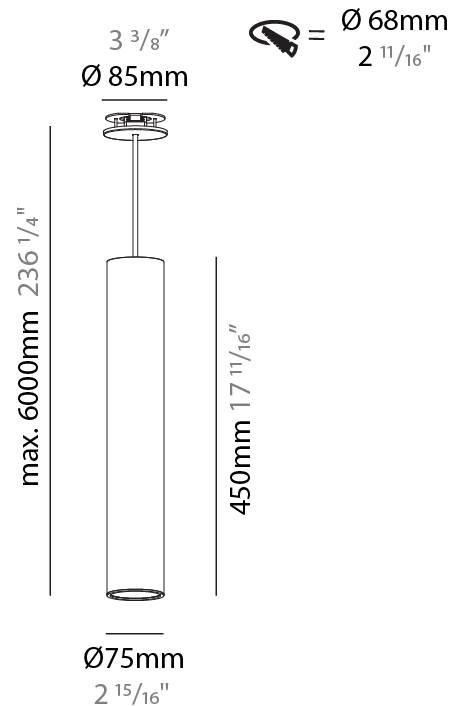

PHYSICAL

Shape: Cylinder
Diameter (mm): 75
Diameter (in): 2 ¹⁵/₁₆
Height (mm): 450
Height (in): 17 ¹¹/₁₆
Max. Overall Height (mm): 2450
Max. Overall Height (in): 96 ⁷/₁₆
Diffuser: Shine Ring 0-6
Fixture Finish: SSR / BKV / CWI / CRY / HAB / UFT / ITA / RUA / FTG / MYG / LOD / PUS / FRO / FUP / KIA / POP / BLS / SPG / MEY / GOH / CHC / COM / ABZ / JAG / OBR / MOS / ROR
Fixture Material: Aluminum
Cable Details: 2000mm / 4000mmm Cable in White / Black / Orange / Red
Cut-out Measurements: 68mm / 2 11/16"

ELECTRICAL

Lamp Type: LED (Zhaga Standard)
Input Wattage (W): 20
Total Output Wattage (W): 18.2
Dimming: Non-Dimming / Phase Dimming (120vac Only)
Driver Included: Yes
Driver Location: Integrated
Driver Type: Constant Current - Universal
Driver Class: Class 2
Input Voltage (V): 120 - 277
Constant Current (MA): 500
Upon Request: (Not included - see components) Remote: 0-10Vdc dimming

LED

Number of LEDs: 1
Color Temperature (°K): 2700 / 3000 / 4000
Max. Delivered Lumen (lm): 1512 / 1568 / 1680
Nominal Lumen (lm): 1782 / 1848 / 1981
CRI: >90 CRI
Lamp Life (hrs): 50000
Upon Request: ***3500K available in minimum quantities (larger quantities upon request)

OPTICAL

Reflector: 18 / 36 / 52

RATINGS AND CERTIFICATIONS

Certified By: Certified for North American Standards
IP rating: IP20