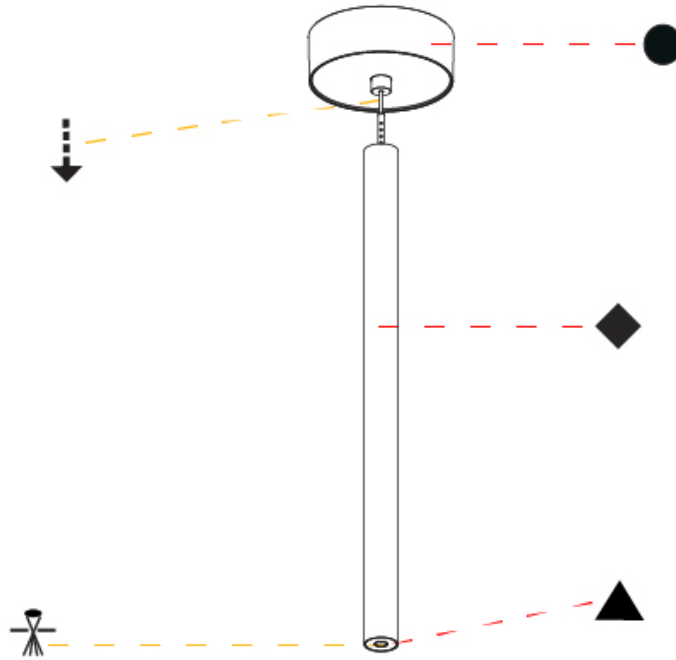

Shape: Cylinder
 Diameter (mm): 28
 Diameter (in): 1 1/8
 Height (mm): 450
 Height (in): 17 11/16
 Max. Overall Height (mm): 2450
 Max. Overall Height (in): 96 7/16
 Light Distribution: Downlight
 Weight (kg): 0.504
 Weight (lbs): 1.11
 Fixture Finish: [SSR / BKV / CWI / CRY / HAB / UFT / ITA / RUA / FTG / MYG / LOD / PUS / FRO / FUP / KIA / POP / BLS / SPG / MEY / GOH / GUM / CHC / COM / ABZ / JAG / OBR / MOS / ROR](#)
 Fixture Material: Aluminum
 Cable Details: [2000mm or 4000mm Black Cable](#)

OPTICAL

Optic°: [24 / 32 / 34 / 55 / 58](#)

RATINGS AND CERTIFICATIONS

Certified By: Certified for North American Standards
 IP rating: IP20

HANGOVER PLUG MONOPOINT SURFACE CANOPY SUSPENSION

A30846-

PROJECT
TYPE
SPECIFIER
QUANTITY
DATE