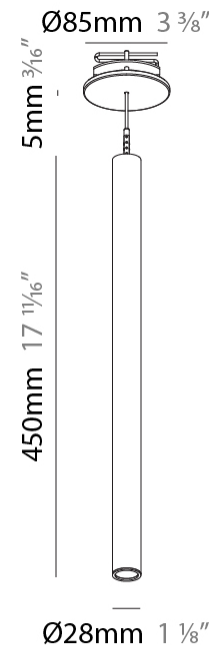

ELECTRICAL

Lamp Type: LED (Zhaga Standard)
Input Wattage (W): 6.6
Total Output Wattage (W): 6
Dimming: Tri-Mode (Non-Dimming and Phase Dimming (120Vac only) and 0-10V Dimming)
Driver Included: Yes
Driver Location: External
Driver Type: Constant Current - Universal
Driver Class: Class 2
Housing: ENCP3 w/Quick Connect
Input Voltage (V): 120 - 277
Constant Current (MA): 500

LED

Number of LEDs: 1
Color Temperature (°K): 2700 / 3000 / 4000
Max. Delivered Lumen (lm): 330 / 360 / 380
CRI: >90 CRI
Efficiency (%): 86
Lamp Life (hrs): 50000
Upon Request: ***3500K available in minimum quantities (larger quantities upon request)

OPTICAL

Optic°: 24 / 32 / 58

RATINGS AND CERTIFICATIONS

Certified By: Certified for North American Standards www.zaneen.com

Apply for international specifications by adding 'INT' at the end of the existing Model #. For assistance on 'custom' specifications, contact zteam@zaneen.com. In a constant effort to supply the best product, we reserve the right to change specifications or materials without notice. The most recent specification sheets are found at zaneen.com