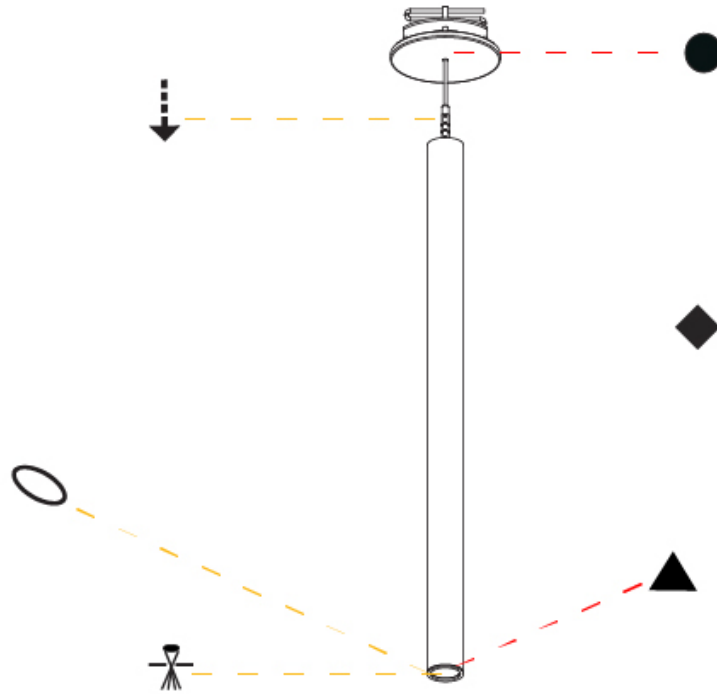

PHYSICAL

Shape: Cylinder
 Diameter (mm): 28
 Diameter (in): 1 1/8
 Height (mm): 450
 Height (in): 17 11/16
 Max. Overall Height (mm): 2450
 Max. Overall Height (in): 96 7/16
 Min. Recessing Depth (mm): 75
 Min. Recessing Depth (in): 2 15/16
 Light Distribution: Downlight
 Weight (kg): 0.504
 Weight (lbs): 1.11
 Diffuser: Shine Ring - Opal / Yellow / Orange / Red / Blue / Green
 Fixture Finish: SSR / BKV / CWI / CRY / HAB / UFT / ITA / RUA / FTG / MYG / LOD / PUS / FRO / FUP / KIA / POP / BLS / SPG / MEY / GOH / GUM / CHC / COM / ABZ / JAG / OBR / MOS / ROR
 Fixture Material: Aluminum
 Cable Details: 2000mm or 4000mm Black Cable
 Cut-out Measurements: 68mm / 2 11/16"

HANGOVER PLUG SHINE MONOPOINT RECESSED CANOPY SUSPENSION

A30844-

PROJECT _____

TYPE _____

SPECIFIER _____

QUANTITY _____

DATE _____

A

PROJECT	
TYPE	
SPECIFIER	
QUANTITY	
DATE	

HANGOVER PLUG MONOPOINT SURFACE CANOPY SUSPENSION

A30846-

base number	Color	Finishes	Finishes	Finishes	Lens	Cable
	Temperature	(Diamond)	(Triangle)	(Circle)	Options	Options

Shape: Cylinder
 Diameter (mm): 28
 Diameter (in): 1 1/8
 Height (mm): 450
 Height (in): 17 11/16
 Max. Overall Height (mm): 2450
 Max. Overall Height (in): 96 7/16
 Light Distribution: Downlight
 Weight (kg): 0.504
 Weight (lbs): 1.11
 Fixture Finish: [SSR / BKV / CWI / CRY / HAB / UFT / ITA / RUA / FTG / MYG / LOD / PUS / FRO / FUP / KIA / POP / BLS / SPG / MEY / GOH / GUM / CHC / COM / ABZ / JAG / OBR / MOS / ROR](#)
 Fixture Material: Aluminum
 Cable Details: [2000mm or 4000mm Black Cable](#)