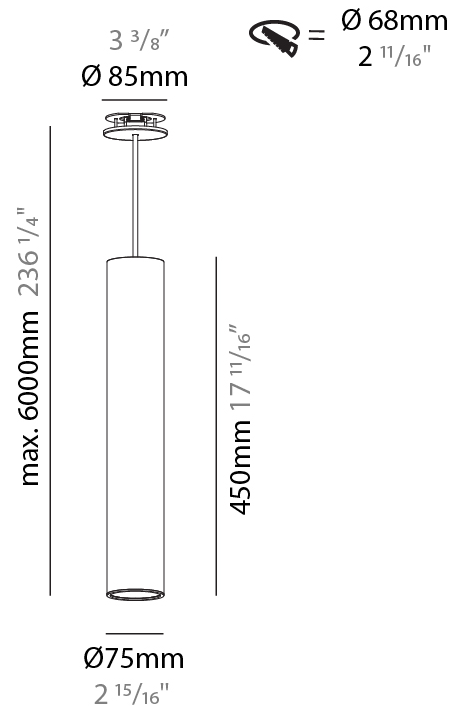

PHYSICAL

Shape: Cylinder
Diameter (mm): 75
Diameter (in): 2 15/16
Height (mm): 450
Height (in): 17 11/16
Max. Overall Height (mm): 2450
Max. Overall Height (in): 96 7/16
Diffuser: Shine Ring 0-6
Fixture Finish: SSR / BKV / CWI / CRY / HAB / UFT / ITA / RUA / FTG / MYG / LOD / PUS / FRO / FUP / KIA / POP / BLS / SPG / MEY / GOH / CHC / COM / ABZ / JAG / OBR / MOS / ROR
Fixture Material: Aluminum
Cable Details: 2000mm / 4000mmm Cable in White / Black / Orange / Red
Cut-out Measurements: 68mm / 2 11/16"

ELECTRICAL

Lamp Type: LED (Zhaga Standard)
Input Wattage (W): 20
Total Output Wattage (W): 18.2
Dimming: Non-Dimming / Phase Dimming (120vac Only)
Driver Included: Yes
Driver Location: Integrated
Driver Type: Constant Current - Universal
Driver Class: Class 2
Input Voltage (V): 120 - 277
Constant Current (MA): 500
Upon Request: (Not included - see components) Remote: 0-10Vdc dimming

LED

Number of LEDs: 1
Color Temperature (°K): 2700 / 3000 / 4000
Max. Delivered Lumen (lm): 1512 / 1568 / 1680
Nominal Lumen (lm): 1782 / 1848 / 1981
CRI: >90 CRI
Lamp Life (hrs): 50000
Upon Request: ***3500K available in minimum quantities (larger quantities upon request)

OPTICAL

Reflector: 18 / 36 / 52

RATINGS AND CERTIFICATIONS

Certified By: Certified for North American Standards
IP rating: IP20