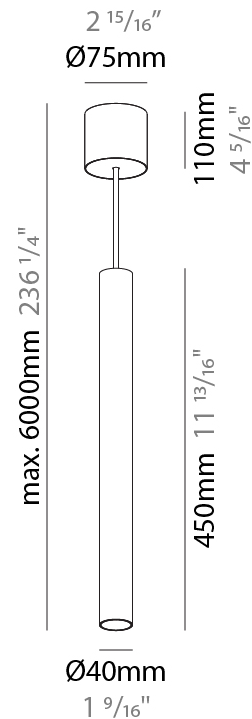

GENERAL

Series: Hangover
Subseries: Hangover Monopoint Surface Canopy
Partner: Prolicht
Division: Architectural
Installation: Suspension
Product Type: Pendant
Mounting Location: Ceiling
Light Distribution: Direct

PHYSICAL

Shape: Cylinder
Diameter (mm): 40
Diameter (in): 1 ⁹/₁₆
Height (mm): 450
Height (in): 17 ¹³/₁₆
Max. Overall Height (mm): 2450
Max. Overall Height (in): 96 ⁷/₁₆
Diffuser: Shine Ring 0-6
Fixture Finish: SSR / BKV / CWI / CRY / HAB / UFT / ITA / RUA / FTG / MYG / LOD / PUS / FRO / FUP / KIA / POP / BLS / SPG / MEY / GOH / CHC / COM / ABZ / JAG / OBR / MOS / ROR
Fixture Material: Aluminum
Cable Details: 2000mm / 6000mm Cable in White / Black / Orange / Red

ELECTRICAL

Lamp Type: LED (Zhaga Standard)
Input Wattage (W): 10.9
Total Output Wattage (W): 9
Dimming: Non-Dimmable
Driver Included: Yes
Driver Location: Integrated
Driver Type: Constant Current
Driver Class: Class 2
Housing: ENCP3
Input Voltage (V): 120
Constant Current (mA): 500
Upon Request: Remote: 0-10Vdc dimming / Phase dimming 120Vac

LED

Number of LEDs: 1
Color Temperature (°K): 2700 / 3000 / 4000
Max. Delivered Lumen (lm): 842
CRI: >90 CRI
Efficiency (%): 86
Lamp Life (hrs): 50000
Upon Request: ***3500K available in minimum quantities (larger quantities upon request)

OPTICAL

Reflector: 40 / 50

RATINGS AND CERTIFICATIONS

Certified By: Certified for North American Standards
IP rating: IP20