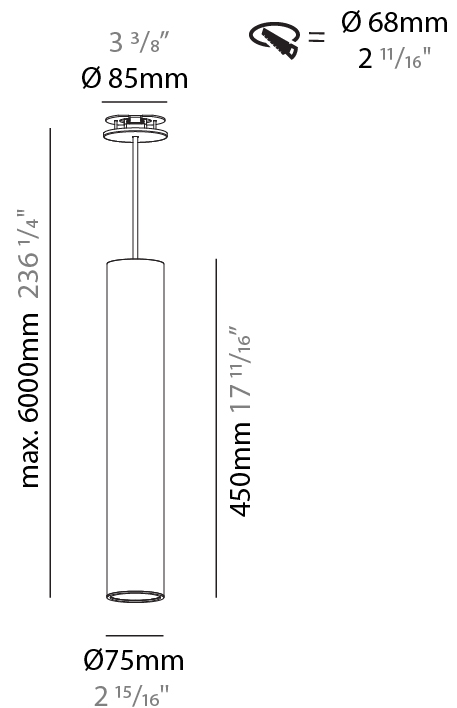

PHYSICAL

Shape: Cylinder
Diameter (mm): 75
Diameter (in): 2 15/16
Height (mm): 450
Height (in): 17 11/16
Max. Overall Height (mm): 2450
Max. Overall Height (in): 96 7/16
Diffuser: Shine Ring 0-6
Fixture Finish: SSR / BKV / CWI / CRY / HAB / UFT / ITA / RUA / FTG / MYG / LOD / PUS / FRO / FUP / KIA / POP / BLS / SPG / MEY / GOH / CHC / COM / ABZ / JAG / OBR / MOS / ROR
Fixture Material: Aluminum
Cable Details: 2000mm / 6000mmm Cable in White / Black / Orange / Red
Cut-out Measurements: 68mm / 2 11/16"

ELECTRICAL

Lamp Type: LED (Zhaga Standard)
Input Wattage (W): 19
Total Output Wattage (W): 17.2
Dimming: Non-Dimming / Phase Dimming (120vac Only)
Driver Included: Yes
Driver Location: Integrated
Driver Type: Constant Current - Universal
Driver Class: Class 2
Input Voltage (V): 120 - 277
Constant Current (MA): 500
Upon Request: (Not included - see components) Remote: 0-10Vdc dimming

LED

Number of LEDs: 1
Color Temperature (°K): 2700 / 3000 / 4000
Max. Delivered Lumen (lm): 923
CRI: >90 CRI
Lamp Life (hrs): 50000
Upon Request: ***3500K available in minimum quantities (larger quantities upon request)

OPTICAL

Reflector: 18 / 36 / 52

RATINGS AND CERTIFICATIONS

Certified By: Certified for North American Standards
IP rating: IP20