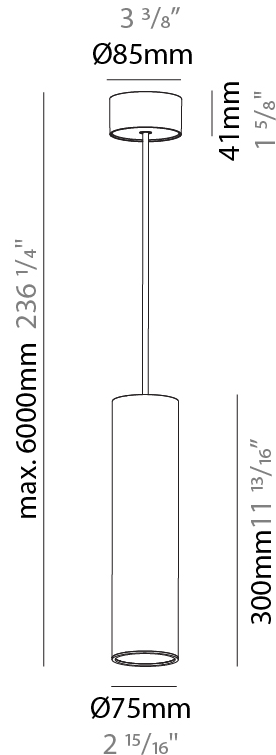

GENERAL

Series: Hangover
Subseries: Hangover Monopoint Surface Canopy
Partner: Prolicht
Division: Architectural
Installation: Suspension
Product Type: Pendant
Mounting Location: Ceiling
Light Distribution: Direct / Indirect

PHYSICAL

Shape: Cylinder
Diameter (mm): 75
Diameter (in): 2 ¹⁵/₁₆
Height (mm): 300
Height (in): 11 ¹³/₁₆
Max. Overall Height (mm): 2300
Max. Overall Height (in): 90 ⁹/₁₆
Diffuser: Shine Ring 0-6
Fixture Finish: SSR / BKV / CWI / CRY / HAB / UFT / ITA / RUA / FTG / MYG / LOD / PUS / FRO / FUP / KIA / POP / BLS / SPG / MEY / GOH / CHC / COM / ABZ / JAG / OBR / MOS / ROR
Fixture Material: Aluminum
Cable Details: 2000mm / 6000mm Cable in White / Black / Orange / Red

ELECTRICAL

Lamp Type: LED (Zhaga Standard)
Input Wattage (W): 20.8
Total Output Wattage (W): 19
Dimming: Tri-Mode (Non-Dimming and Phase Dimming (120Vac only) and 0-10V Dimming)
Driver Included: Yes
Driver Location: External
Driver Type: Constant Current - Universal
Driver Class: Class 2
Housing: ENCP3
Input Voltage (V): 120 - 277
Constant Current (MA): 500

LED

Number of LEDs: 2
Color Temperature (°K): 2700 / 3000 / 4000
Max. Delivered Lumen (lm): 1821
CRI: >90 CRI
Efficiency (%): 86
Lamp Life (hrs): 50000

OPTICAL

Reflector°: 18 / 36 / 52

RATINGS AND CERTIFICATIONS

Certified By: Certified for North American Standards
IP rating: IP20