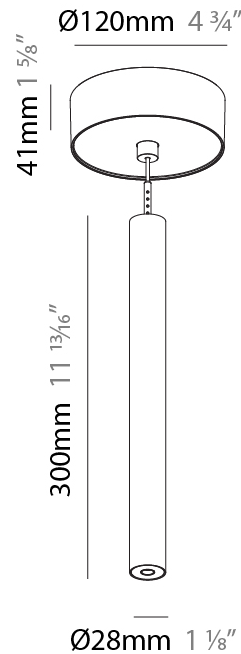

GENERAL

Series: Hangover
Subseries: Hangover Plug Monopoint Surface Canopy
Partner: Prolicht
Division: Architectural
Installation: Suspension
Product Type: Pendant
Mounting Location: Ceiling
Light Distribution: Direct

PHYSICAL

Shape: Cylinder
Diameter (mm): 28
Diameter (in): 1 1/8
Height (mm): 300
Height (in): 11 13/16
Max. Overall Height (mm): 2300
Max. Overall Height (in): 90 7/16
Weight (kg): 0.75
Weight (lbs): 1.65
Fixture Finish: SSR / BKV / CWI / CRY / HAB / UFT / ITA / RUA / FTG / MYG / LOD / PUS / FRO / FUP / KIA / POP / BLS / SPG / MEY / GOH / CHC / COM / ABZ / JAG / OBR / MOS / ROR
Fixture Material: Aluminum
Cable Details: 2000mm or 4000mm Black Cable

ELECTRICAL

Lamp Type: LED (Zhaga Standard)
Input Wattage (W): 6.6
Total Output Wattage (W): 6
Dimming: Tri-Mode (Non-Dimming and Phase Dimming (120Vac only) and 0-10V Dimming)
Driver Included: Yes
Driver Location: External
Driver Type: Integral LED Driver - Universal
Driver Class: Class 2
Housing: ENCP3 w/quick connect
Input Voltage (V): 120 - 277
Constant Current (MA): 500

LED

Number of LEDs: 1
Color Temperature (°K): 2700 / 3000 / 4000
Max. Delivered Lumen (lm): 330 / 360 / 380
CRI: >90 CRI
Efficiency (%): 86
Lamp Life (hrs): 50000
Upon Request: ***3500K available in minimum quantities (larger quantities upon request)

OPTICAL

Optic°: 24 / 32 / 34 / 55 / 58

RATINGS AND CERTIFICATIONS

Certified By: Certified for North American Standards
IP rating: IP20