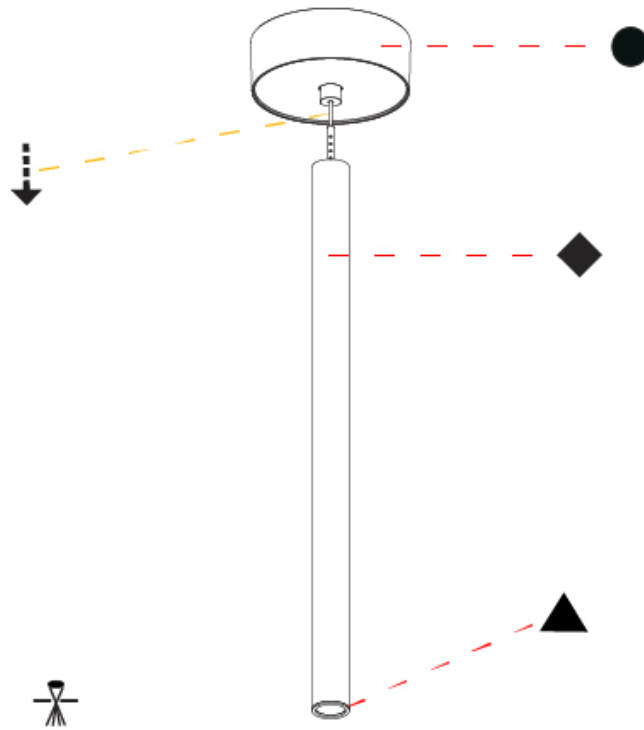

HANGOVER PLUG SHINE MONOPOINT SURFACE CANOPY SUSPENSION

A30849-

PROJECT
TYPE
SPECIFIER
QUANTITY
DATE

A