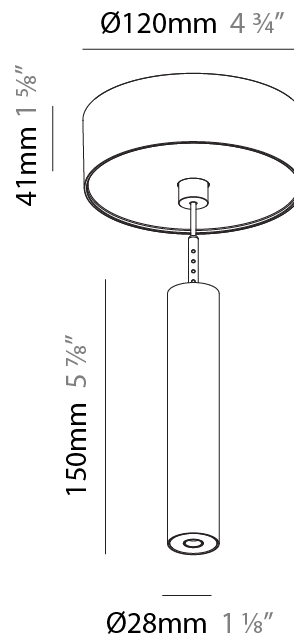

GENERAL

Series: Hangover
Subseries: Hangover Plug Monopoint Surface Canopy
Partner: Prolicht
Division: Architectural
Installation: Suspension
Product Type: Pendant
Mounting Location: Ceiling
Light Distribution: Direct

PHYSICAL

Shape: Cylinder
Diameter (mm): 28
Diameter (in): 1 1/8
Height (mm): 150
Height (in): 5 7/8
Max. Overall Height (mm): 2150
Max. Overall Height (in): 84 3/8
Weight (kg): 0.422
Weight (lbs): 0.93
Fixture Finish: SSR / BKV / CWI / CRY / HAB / UFT / ITA / RUA / FTG / MYG / LOD / PUS / FRO / FUP / KIA / POP / BLS / SPG / MEY / GOH / CHC / COM / ABZ / JAG / OBR / MOS / ROR
Fixture Material: Aluminum
Cable Details: 2000mm or 4000mm Black Cable

ELECTRICAL

Lamp Type: LED (Zhaga Standard)
Input Wattage (W): 6.6
Total Output Wattage (W): 6
Dimming: Tri-Mode (Non-Dimming and Phase Dimming (120Vac only) and 0-10V Dimming)
Driver Included: Yes
Driver Location: External
Driver Type: Constant Current - Universal
Driver Class: Class 2
Housing: ENCP3 w/Quick Connect
Input Voltage (V): 120 - 277
Constant Current (MA): 500

LED

Number of LEDs: 1
Color Temperature (°K): 2700 / 3000 / 4000
Max. Delivered Lumen (lm): 330 / 360 / 380
CRI: >90 CRI
Efficiency (%): 86
Lamp Life (hrs): 50000
Upon Request: ***3500K available in minimum quantities (larger quantities upon request)

OPTICAL

Optic°: 24 / 32 / 34 / 55 / 58

RATINGS AND CERTIFICATIONS

Certified By: Certified for North American Standards
IP rating: IP20