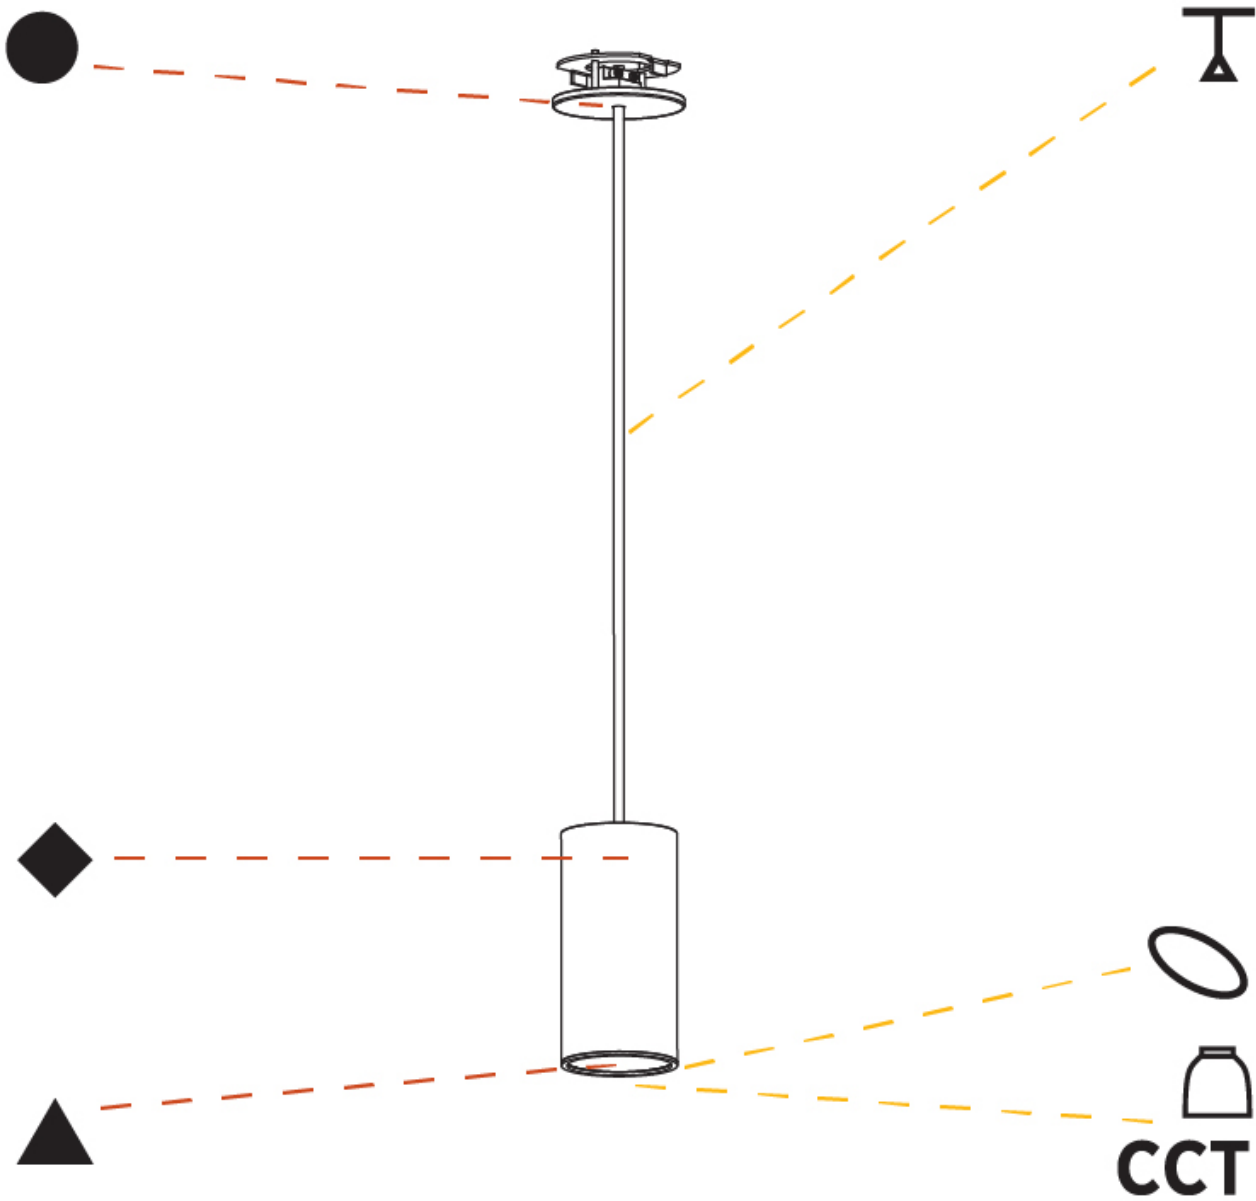

OPTICAL

Reflector: 18 / 36 / 52

RATINGS AND CERTIFICATIONS

Certified By: Certified for North American Standards
 IP rating: IP20

HANGOVER MONOPOINT RECESSED CANOPY SUSPENSION

A300156-

PROJECT
TYPE
SPECIFIER
QUANTITY
DATE