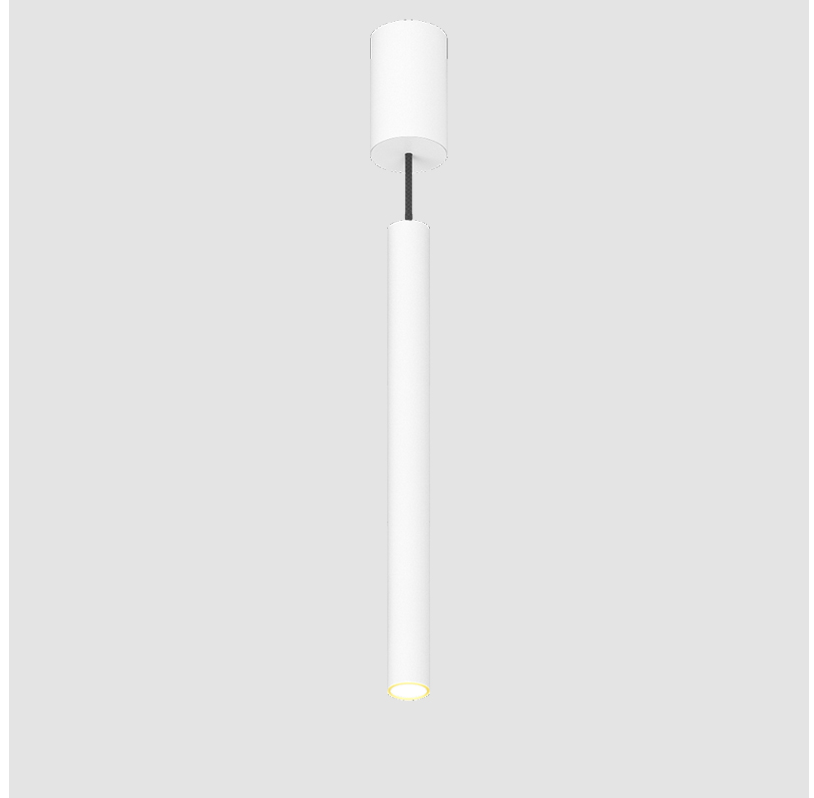

GENERAL

Series: Hangover
Subseries: Hangover Monopoint Surface Canopy
Partner: Prolicht
Division: Architectural
Installation: Suspension
Product Type: Pendant
Mounting Location: Ceiling
Light Distribution: Direct

PHYSICAL

Shape: Cylinder
Diameter (mm): 40
Diameter (in): 1 ⁹/₁₆
Height (mm): 450
Height (in): 17 ¹³/₁₆
Max. Overall Height (mm): 2450
Max. Overall Height (in): 96 ⁷/₁₆
Diffuser: Shine Ring 0-6
Fixture Finish: SSR / BKV / CWI / CRY / HAB / UFT / ITA / RUA / FTG / MYG / LOD / PUS / FRO / FUP / KIA / POP / BLS / SPG / MEY / GOH / CHC / COM / ABZ / JAG / OBR / MOS / ROR
Fixture Material: Aluminum
Cable Details: 2000mm / 6000mm Cable in White / Black / Orange / Red

ELECTRICAL

Lamp Type: LED (Zhaga Standard)
Input Wattage (W): 10.9
Total Output Wattage (W): 9
Dimming: Non-Dimmable
Driver Included: Yes
Driver Location: Integrated
Driver Type: Constant Current
Driver Class: Class 2
Housing: ENCP3
Input Voltage (V): 120
Constant Current (mA): 500
Upon Request: Remote: 0-10Vdc dimming / Phase dimming 120Vac

LED

Number of LEDs: 1
Color Temperature (°K): 2700 / 3000 / 4000
Max. Delivered Lumen (lm): 842
CRI: >90 CRI
Efficiency (%): 86
Lamp Life (hrs): 50000
Upon Request: ***3500K available in minimum quantities (larger quantities upon request)

OPTICAL

Reflector: 40 / 50

RATINGS AND CERTIFICATIONS

Certified By: Certified for North American Standards
IP rating: IP20