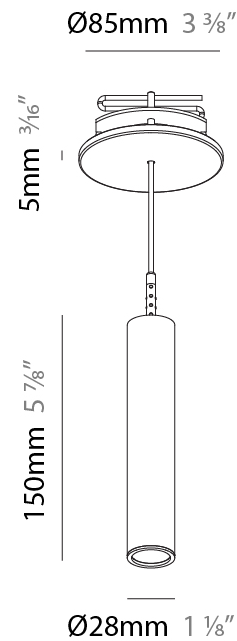

ELECTRICAL

Lamp Type: LED (Zhaga Standard)
Input Wattage (W): 6.6
Total Output Wattage (W): 6
Dimming: Tri-Mode (Non-Dimming and Phase Dimming (120Vac only) and 0-10V Dimming)
Driver Included: Yes
Driver Location: External
Driver Type: Constant Current - Universal
Driver Class: Class 2
Housing: ENCP3 w/Quick Connect
Input Voltage (V): 120 - 277
Constant Current (MA): 500

LED

Number of LEDs: 1
Color Temperature (°K): 2700 / 3000 / 4000
Max. Delivered Lumen (lm): 330 / 360 / 380
CRI: >90 CRI
Lamp Life (hrs): 50000
Upon Request: ***3500K available in minimum quantities (larger quantities upon request)

OPTICAL

Optic°: 24 / 32 / 58

RATINGS AND CERTIFICATIONS

Certified By: Certified for North American Standards

© 2026, T 1800-388-3382, F 416-247-9319, www.zaneen.com

Available for International specifications by adding 'INT' at the end of the existing Model #. For assistance on 'custom' specifications, contact zteam@zaneen.com. In a constant effort to supply the best product, we reserve the right to change specifications or materials without notice. The most recent specification sheets are found at zaneen.com