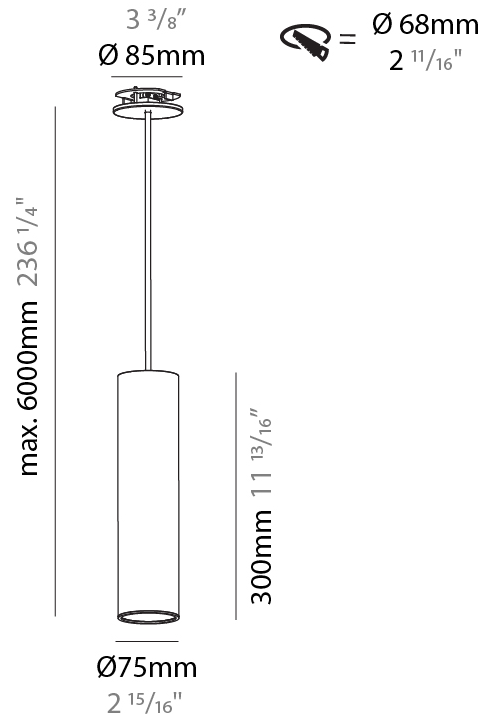

GENERAL

Series: Hangover
Subseries: Hangover Monopoint Recessed Canopy
Partner: Prolicht
Division: Architectural
Installation: Suspension
Product Type: Pendant
Mounting Location: Ceiling
Light Distribution: Direct

PHYSICAL

Shape: Cylinder
Diameter (mm): 75
Diameter (in): 2 15/16
Height (mm): 300
Height (in): 11 13/16
Max. Overall Height (mm): 2300
Max. Overall Height (in): 90 9/16
Diffuser: Shine Ring 0-6
Fixture Finish: SSR / BKV / CWI / CRY / HAB / UFT / ITA / RUA / FTG / MYG / LOD / PUS / FRO / FUP / KIA / POP / BLS / SPG / MEY / GOH / CHC / COM / ABZ / JAG / OBR / MOS / ROR
Fixture Material: Aluminum
Cable Details: 2000mm / 6000mm Cable in White / Black / Orange / Red
Cut-out Measurements: 68mm / 2 11/16"

ELECTRICAL

Lamp Type: LED (Zhaga Standard)
Input Wattage (W): 10.9
Total Output Wattage (W): 9
Dimming: Tri-Mode (Non-Dimming and Phase Dimming (120Vac only) and 0-10V Dimming)
Driver Included: Yes
Driver Location: External
Driver Type: Constant Current - Universal
Driver Class: Class 2
Housing: ENCP3 w/Quick Connect
Input Voltage (V): 120 - 277
Constant Current (MA): 500

LED

Number of LEDs: 1
Color Temperature (°K): 2700 / 3000 / 4000
Max. Delivered Lumen (lm): 923
CRI: >90 CRI
Lamp Life (hrs): 50000
Upon Request: ***3500K available in minimum quantities (larger quantities upon request)

OPTICAL

Reflector: 18 / 36 / 52

RATINGS AND CERTIFICATIONS

Certified By: Certified for North American Standards
IP rating: IP20