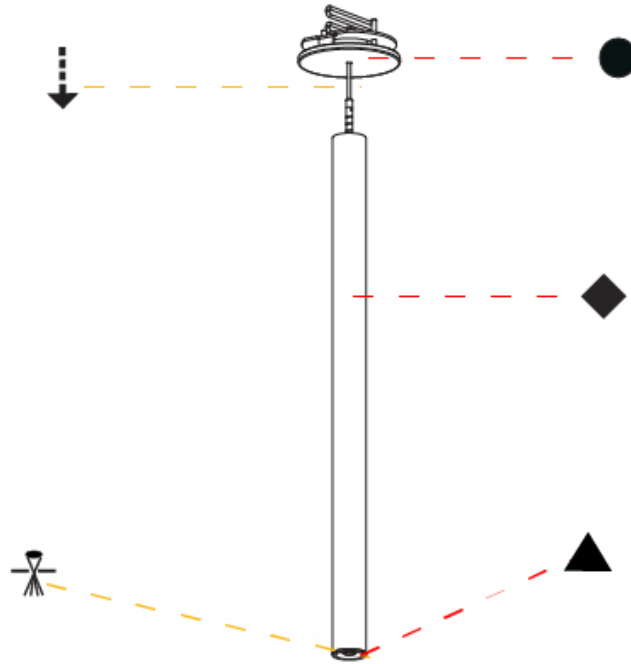

HANGOVER PLUG MONOPOINT RECESSED CANOPY SUSPENSION

A30841-

PROJECT _____

TYPE _____

SPECIFIER _____

QUANTITY _____

DATE _____

A