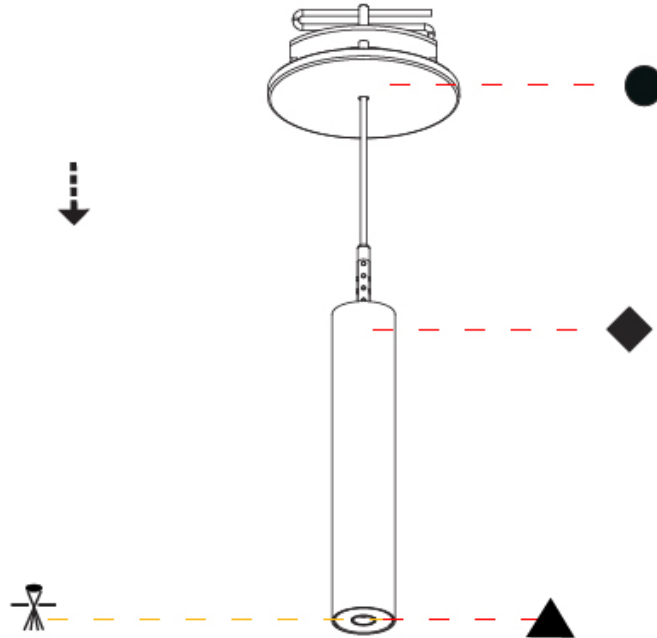

## HANGOVER PLUG MONOPOINT RECESSED CANOPY SUSPENSION

A30839-

PROJECT \_\_\_\_\_

TYPE \_\_\_\_\_

SPECIFIER \_\_\_\_\_

QUANTITY \_\_\_\_\_

DATE \_\_\_\_\_

A