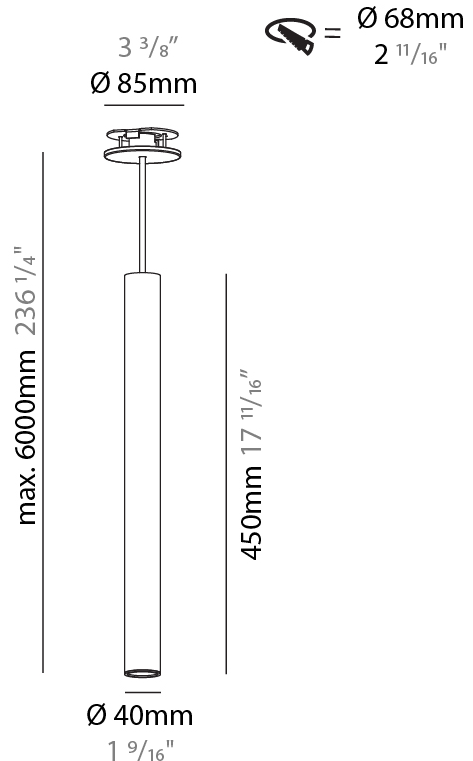

GENERAL

Series: Hangover
Subseries: Hangover Monopoint Recessed Canopy
Brand: Prolicht
Division: Architectural
Mounting Type: Suspension
Mounting Location: Ceiling
Subcategory: Pendant

PHYSICAL

Shape: Cylinder
Diameter (mm): 40
Diameter (in): 1 9/16
Height (mm): 450
Height (in): 17 11/16
Max. Overall Height (mm): 2450
Max. Overall Height (in): 96 7/16
Light Distribution: Downlight
Diffuser: Shine Ring 0-6
Fixture Finish: SSR / BKV / CWI / CRY / HAB / UFT / ITA / RUA / FTG / MYG / LOD / PUS / FRO / FUP / KIA / POP / BLS / SPG / MEY / GOH / GUM / CHC / COM / ABZ / JAG / OBR / MOS / ROR
Fixture Material: Aluminum
Cable Details: 2000mm / 6000mm Cable in White / Black / Orange / Red
Cut-out Measurements: 68mm / 2 11/16"

ELECTRICAL

Lamp Type: LED (Zhaga Standard)
Input Wattage (W): 10.9
Total Output Wattage (W): 9
Dimming: Non-Dimmable
Driver Included: Yes
Driver Location: Integrated
Driver Type: Constant Current
Driver Class: Class 2
Input Voltage (V): 120
Constant Current (MA): 500
Upon Request: Remote: 0-10Vdc dimming / Phase dimming 120Vac

LED

Number of LEDs: 1
Color Temperature (°K): 2700 / 3000 / 4000
Max. Delivered Lumen (lm): 842
CRI: >90 CRI
Lamp Life (hrs): 50000
Upon Request: ***3500K available in minimum quantities (larger quantities upon request)

OPTICAL

Reflector°: 40 / 50

RATINGS AND CERTIFICATIONS

Certified By: Certified for North American Standards
IP rating: IP20