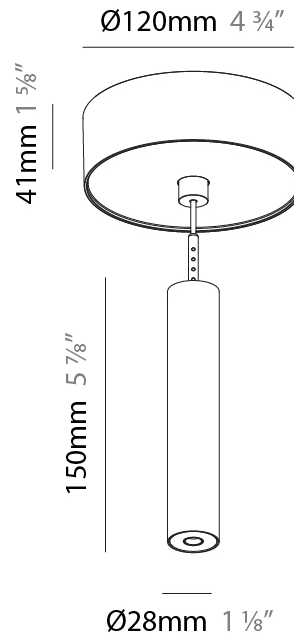

GENERAL

Series: Hangover
Subseries: Hangover Plug Monopoint Surface Canopy
Brand: Prolight
Division: Architectural
Mounting Type: Suspension
Mounting Location: Ceiling
Subcategory: Pendant

PHYSICAL

Shape: Cylinder
Diameter (mm): 28
Diameter (in): 1 1/8
Height (mm): 150
Height (in): 5 7/8
Max. Overall Height (mm): 2150
Max. Overall Height (in): 84 3/8
Light Distribution: Downlight
Weight (kg): 0.422
Weight (lbs): 0.93
Fixture Finish: SSR / BKV / CWI / CRY / HAB / UFT / ITA / RUA / FTG / MYG / LOD / PUS / FRO / FUP / KIA / POP / BLS / SPG / MEY / GOH / GUM / CHC / COM / ABZ / JAG / OBR / MOS / ROR
Fixture Material: Aluminum
Cable Details: 2000mm or 4000mm Black Cable

ELECTRICAL

Lamp Type: LED (Zhaga Standard)
Input Wattage (W): 6.6
Total Output Wattage (W): 6
Dimming: Tri-Mode (Non-Dimming and Phase Dimming (120Vac only) and 0-10V Dimming)
Driver Included: Yes
Driver Location: External
Driver Type: Constant Current - Universal
Driver Class: Class 2
Housing: ENCP3 w/Quick Connect
Input Voltage (V): 120 - 277
Constant Current (MA): 500

LED

Number of LEDs: 1
Color Temperature (°K): 2700 / 3000 / 4000
Max. Delivered Lumen (lm): 330 / 360 / 380
CRI: >90 CRI
Efficiency (%): 86
Lamp Life (hrs): 50000
Upon Request: ***3500K available in minimum quantities (larger quantities upon request)

OPTICAL

Optic°: 24 / 32 / 34 / 55 / 58

RATINGS AND CERTIFICATIONS

Certified By: Certified for North American Standards
IP rating: IP20