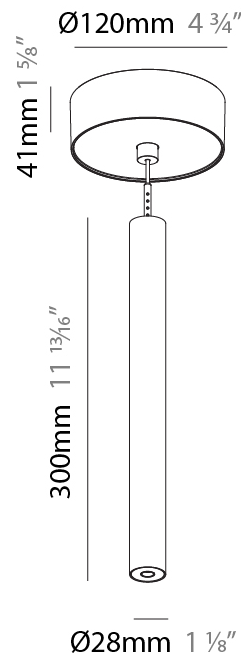

GENERAL

Series: Hangover
Subseries: Hangover Plug Monopoint Surface Canopy
Brand: Prolight
Division: Architectural
Mounting Type: Suspension
Mounting Location: Ceiling
Subcategory: Pendant

PHYSICAL

Shape: Cylinder
Diameter (mm): 28
Diameter (in): 1 1/8
Height (mm): 300
Height (in): 11 13/16
Max. Overall Height (mm): 2300
Max. Overall Height (in): 90 3/16
Light Distribution: Downlight
Weight (kg): 0.75
Weight (lbs): 1.65
Fixture Finish: SSR / BKV / CWI / CRY / HAB / UFT / ITA / RUA / FTG / MYG / LOD / PUS / FRO / FUP / KIA / POP / BLS / SPG / MEY / GOH / GUM / CHC / COM / ABZ / JAG / OBR / MOS / ROR
Fixture Material: Aluminum
Cable Details: 2000mm or 4000mm Black Cable

ELECTRICAL

Lamp Type: LED (Zhaga Standard)
Input Wattage (W): 6.6
Total Output Wattage (W): 6
Dimming: Tri-Mode (Non-Dimming and Phase Dimming (120Vac only) and 0-10V Dimming)
Driver Included: Yes
Driver Location: External
Driver Type: Integral LED Driver - Universal
Driver Class: Class 2
Housing: ENCP3 w/quick connect
Input Voltage (V): 120 - 277
Constant Current (MA): 500

LED

Number of LEDs: 1
Color Temperature (°K): 2700 / 3000 / 4000
Max. Delivered Lumen (lm): 330 / 360 / 380
CRI: >90 CRI
Efficiency (%): 86
Lamp Life (hrs): 50000
Upon Request: ***3500K available in minimum quantities (larger quantities upon request)

OPTICAL

Optic°: 24 / 32 / 34 / 55 / 58

RATINGS AND CERTIFICATIONS

Certified By: Certified for North American Standards
IP rating: IP20