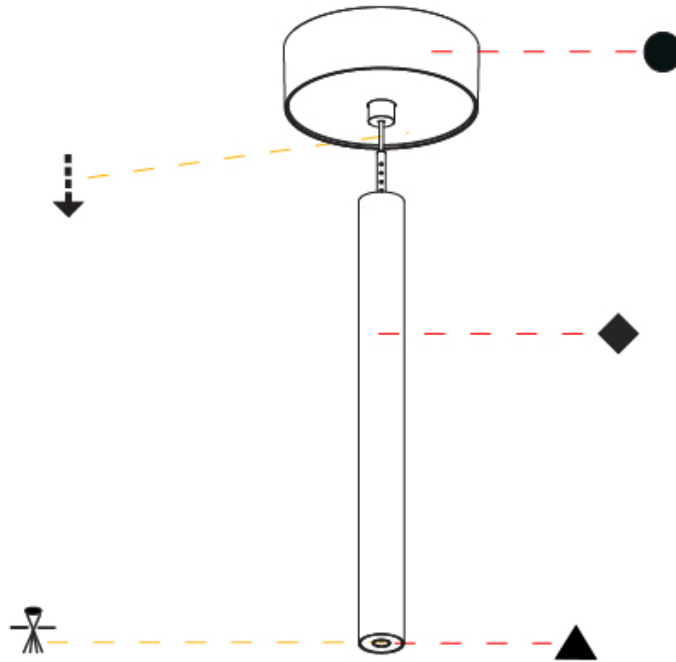

HANGOVER PLUG MONOPOINT SURFACE CANOPY SUSPENSION

A30845-

PROJECT
TYPE
SPECIFIER
QUANTITY
DATE

A