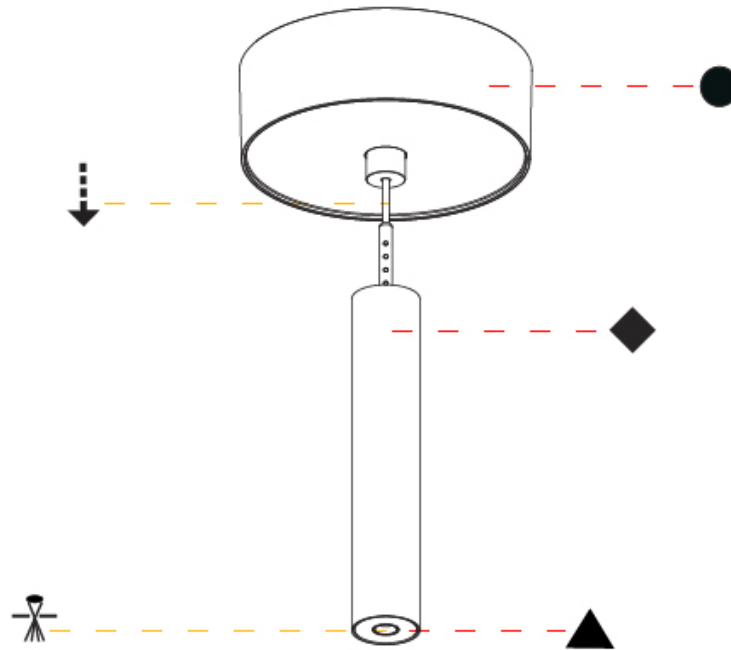

HANGOVER PLUG MONOPOINT SURFACE CANOPY SUSPENSION

A30824-

PROJECT
TYPE
SPECIFIER
QUANTITY
DATE

A