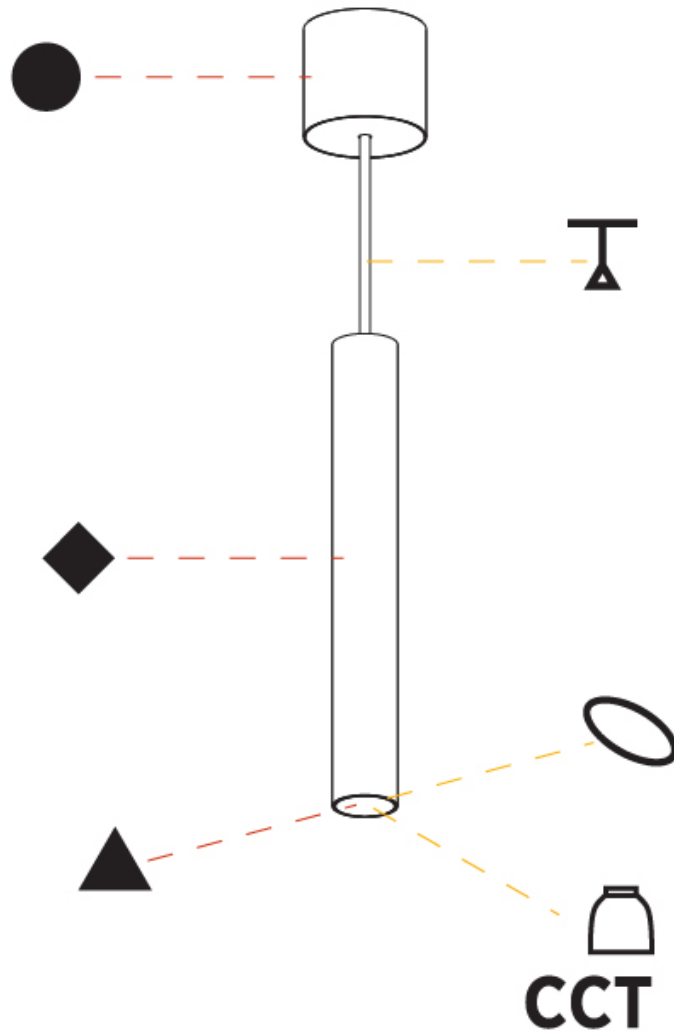

HANGOVER MONOPOINT SURFACE CANOPY SUSPENSION

A300154-

PROJECT
TYPE
SPECIFIER
QUANTITY
DATE

A