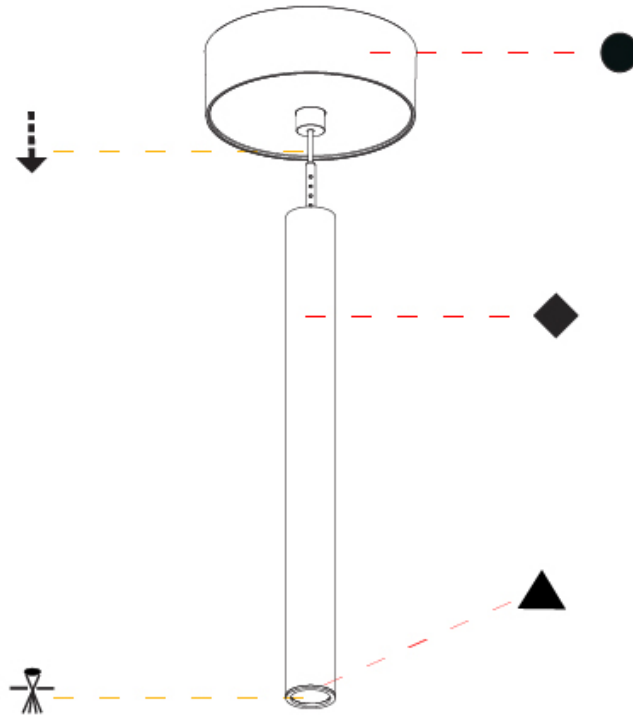

HANGOVER PLUG SHINE MONOPOINT SURFACE CANOPY SUSPENSION

A30848-

PROJECT

TYPE

SPECIFIER

QUANTITY

DATE

A