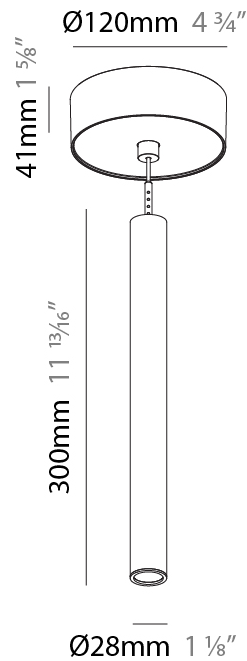

PHYSICAL

Shape: Cylinder
Diameter (mm): 28
Diameter (in): 1 1/8
Height (mm): 300
Height (in): 11 13/16
Max. Overall Height (mm): 2300
Max. Overall Height (in): 90 7/16
Light Distribution: Downlight
Weight (kg): 0.63
Weight (lbs): 1.39
Diffuser: Shine Ring - Opal / Yellow / Orange / Red / Blue / Green
Fixture Finish: SSR / BKV / CWI / CRY / HAB / UFT / ITA / RUA / FTG / MYG / LOD / PUS / FRO / FUP / KIA / POP / BLS / SPG / MEY / GOH / GUM / CHC / COM / ABZ / JAG / OBR / MOS / ROR
Fixture Material: Aluminum
Cable Details: 2000mm or 4000mm Black Cable

ELECTRICAL

Lamp Type: LED (Zhaga Standard)
Input Wattage (W): 6.6
Total Output Wattage (W): 6
Dimming: Tri-Mode (Non-Dimming and Phase Dimming (120Vac only) and 0-10V Dimming)
Driver Included: Yes
Driver Location: External
Driver Type: Constant Current - Universal
Driver Class: Class 2
Housing: ENCP3 w/quick connect
Input Voltage (V): 120 - 277
Constant Current (MA): 500

LED

Number of LEDs: 1
Color Temperature (°K): 2700 / 3000 / 4000
Max. Delivered Lumen (lm): 330 / 350 / 370
CRI: >90 CRI
Efficiency (%): 86
Lamp Life (hrs): 50000
Upon Request: ***3500K available in minimum quantities (larger quantities upon request)

OPTICAL

Optic°: 24 / 32 / 58

RATINGS AND CERTIFICATIONS

Certified By: Certified for North American Standards
IP rating: IP20