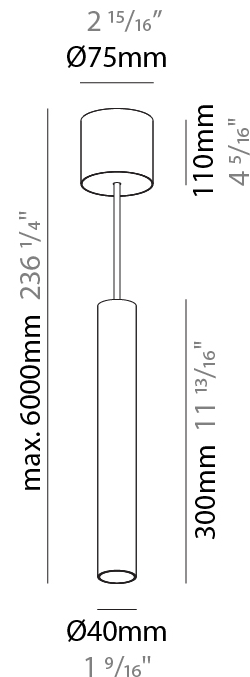

GENERAL

Series: Hangover
Subseries: Hangover Monopoint Surface Canopy
Brand: Prolicht
Division: Architectural
Mounting Type: Suspension
Mounting Location: Ceiling
Subcategory: Pendant

PHYSICAL

Shape: Cylinder
Diameter (mm): 40
Diameter (in): 1 ⁹/₁₆
Height (mm): 300
Height (in): 11 ¹³/₁₆
Max. Overall Height (mm): 2300
Max. Overall Height (in): 90 ⁹/₁₆
Light Distribution: Downlight
Diffuser: Shine Ring 0-6
Fixture Finish: SSR / BKV / CWI / CRY / HAB / UFT / ITA / RUA / FTG / MYG / LOD / PUS / FRO / FUP / KIA / POP / BLS / SPG / MEY / GOH / GUM / CHC / COM / ABZ / JAG / OBR / MOS / ROR
Fixture Material: Aluminum
Cable Details: 2000mm / 6000mmm Cable in White / Black / Orange / Red

ELECTRICAL

Lamp Type: LED (Zhaga Standard)
Input Wattage (W): 10.9
Total Output Wattage (W): 9
Dimming: Non-Dimmable
Driver Included: Yes
Driver Location: Integrated
Driver Type: Constant Current
Driver Class: Class 2
Input Voltage (V): 120
Constant Current (MA): 500
Upon Request: Remote: 0-10Vdc dimming / Phase dimming 120Vac

LED

Number of LEDs: 1
Color Temperature (°K): 2700 / 3000 / 4000
Max. Delivered Lumen (lm): 842
CRI: >90 CRI
Efficiency (%): 86
Lamp Life (hrs): 50000
Upon Request: ***3500K available in minimum quantities (larger quantities upon request)

OPTICAL

Reflector°: 40 / 50

RATINGS AND CERTIFICATIONS

Certified By: Certified for North American Standards
IP rating: IP20