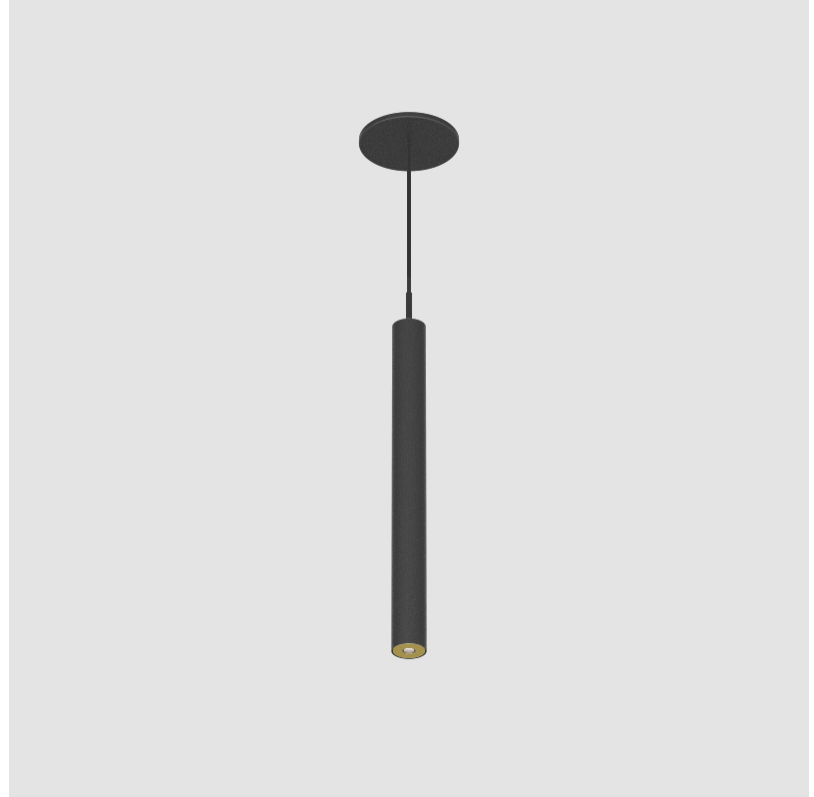

ELECTRICAL

Lamp Type: LED (Zhaga Standard)
Input Wattage (W): 6.6
Total Output Wattage (W): 6
Dimming: Tri-Mode (Non-Dimming and Phase Dimming (120Vac only) and 0-10V Dimming)
Driver Included: Yes
Driver Location: External
Driver Type: Constant Current - Universal
Driver Class: Class 2
Housing: ENCP3 w/Quick Connect
Input Voltage (V): 120 - 277
Constant Current (MA): 500

LED

Number of LEDs: 1
Color Temperature (°K): 2700 / 3000 / 4000
Max. Delivered Lumen (lm): 330 / 360 / 380
CRI: >90 CRI
Lamp Life (hrs): 50000
Upon Request: ***3500K available in minimum quantities (larger quantities upon request)

OPTICAL

Optic°: 24 / 32 / 34 / 55 / 58

RATINGS AND CERTIFICATIONS

Certified By: Certified for North American Standards
IP rating: IP20

Zaneen Group Inc. © 2024, T 1800-388-3382, F 416-247-9319, www.zaneen.com

Available for International specifications by adding 'INT' at the end of the existing Model #. For assistance on 'custom' specifications, contact zteam@zaneen.com. In a constant effort to supply the best product, we reserve the right to change specifications or materials without notice. The most recent specification sheets are found at zaneen.com