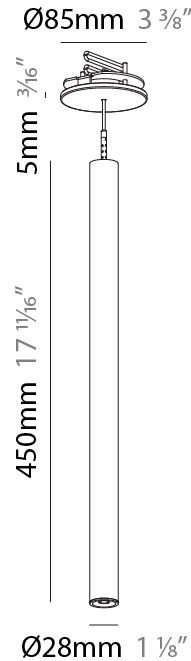

ELECTRICAL

Lamp Type: LED (Zhaga Standard)
Input Wattage (W): 6.4
Total Output Wattage (W): 6
Dimming: Tri-Mode (Non-Dimming and Phase Dimming (120Vac only) and 0-10V Dimming)
Driver Included: Yes
Driver Location: External
Driver Type: Constant Current - Universal
Driver Class: Class 2
Housing: ENCP3 w/Quick Connect
Input Voltage (V): 120 - 277
Constant Current (MA): 500

LED

Number of LEDs: 1
Color Temperature (°K): 2700 / 3000 / 3500 / 4000
Max. Delivered Lumen (lm): Max 381 / 404 / 426 / 438
Nominal Lumen (lm): 460 / 487 / 514 / 528
CRI: >90 CRI
Lamp Life (hrs): 50000

OPTICAL

Reflector: 20 / 26 / 56

RATINGS AND CERTIFICATIONS

Certified By: CSA Certified to UL and CSA Standards

IP Rating: IP20 © 2024, T 1800-388-3382, F 416-247-9319, www.zaneen.com

Available for International specifications by adding 'INT' at the end of the existing Model #. For assistance on 'custom' specifications, contact zteam@zaneen.com. In a constant effort to supply the best product, we reserve the right to change specifications or materials without notice. The most recent specification sheets are found at zaneen.com