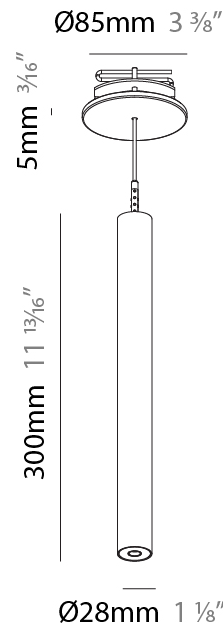

ELECTRICAL

Lamp Type: LED (Zhaga Standard)
Input Wattage (W): 6.6
Total Output Wattage (W): 6
Dimming: Tri-Mode (Non-Dimming and Phase Dimming (120Vac only) and 0-10V Dimming)
Driver Included: Yes
Driver Location: External
Driver Type: Constant Current - Universal
Driver Class: Class 2
Housing: ENCP3 w/Quick Connect
Input Voltage (V): 120 - 277
Constant Current (MA): 500

LED

Number of LEDs: 1
Color Temperature (°K): 2700 / 3000 / 4000
Max. Delivered Lumen (lm): 330 / 360 / 380
CRI: >90 CRI
Lamp Life (hrs): 50000
Upon Request: ***3500K available in minimum quantities (larger quantities upon request)

OPTICAL

Optic°: 24 / 32 / 34 / 55 / 58

RATINGS AND CERTIFICATIONS

Certified By: Certified for North American Standards
IP rating: IP20

Zaneen Group Inc. © 2024, T 1800-388-3382, F 416-247-9319, www.zaneen.com

Available for International specifications by adding 'INT' at the end of the existing Model #. For assistance on 'custom' specifications, contact zteam@zaneen.com. In a constant effort to supply the best product, we reserve the right to change specifications or materials without notice. The most recent specification sheets are found at zaneen.com