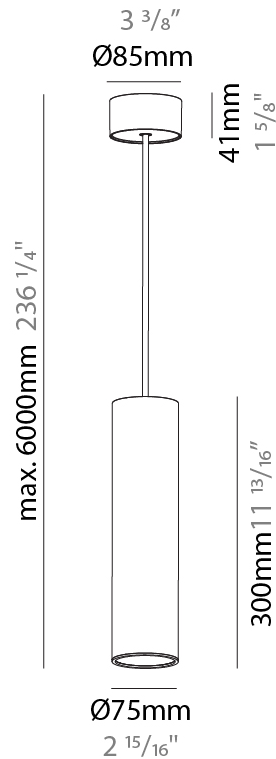

GENERAL

Series: Hangover
Subseries: Hangover Monopoint Surface Canopy
Brand: Prolicht
Division: Architectural
Mounting Type: Suspension
Mounting Location: Ceiling
Subcategory: Pendant

PHYSICAL

Shape: Cylinder
Diameter (mm): 75
Diameter (in): 2 ¹⁵/₁₆
Height (mm): 300
Height (in): 11 ¹³/₁₆
Max. Overall Height (mm): 2300
Max. Overall Height (in): 90 ⁹/₁₆
Light Distribution: Downlight
Diffuser: Shine Ring 0-6
Fixture Finish: SSR / BKV / CWI / CRY / HAB / UFT / ITA / RUA / FTG / MYG / LOD / PUS / FRO / FUP / KIA / POP / BLS / SPG / MEY / GOH / GUM / CHC / COM / ABZ / JAG / OBR / MOS / ROR
Fixture Material: Aluminum
Cable Details: 2000mm / 6000mm Cable in White / Black / Orange / Red

ELECTRICAL

Lamp Type: LED (Zhaga Standard)
Input Wattage (W): 10.9
Total Output Wattage (W): 9
Dimming: Non-Dimmable
Driver Included: Yes
Driver Location: Integrated
Driver Type: Constant Current
Driver Class: Class 2
Housing: ENCP3
Input Voltage (V): 120
Constant Current (MA): 500
Upon Request: Remote: 0-10Vdc dimming / Phase dimming 120Vac

LED

Number of LEDs: 1
Color Temperature (°K): 2700 / 3000 / 4000
Max. Delivered Lumen (lm): 923
CRI: >90 CRI
Efficiency (%): 86
Lamp Life (hrs): 50000

OPTICAL

Reflector: 18 / 36 / 52

RATINGS AND CERTIFICATIONS

Certified By: Certified for North American Standards
IP rating: IP20