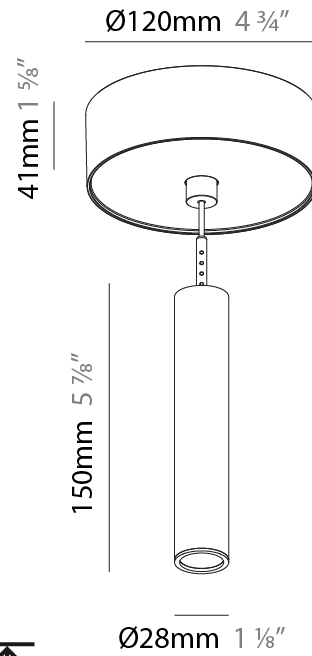

PHYSICAL

Shape: Cylinder
Diameter (mm): 28
Diameter (in): 1 1/8
Height (mm): 150
Height (in): 11 13/16
Max. Overall Height (mm): 2150
Max. Overall Height (in): 84 5/8
Light Distribution: Downlight
Weight (kg): 0.422
Weight (lbs): 0.93
Diffuser: Shine Ring - Opal / Yellow / Orange / Red / Blue / Green
Fixture Finish: SSR / BKV / CWI / CRY / HAB / UFT / ITA / RUA / FTG / MYG / LOD / PUS / FRO / FUP / KIA / POP / BLS / SPG / MEY / GOH / GUM / CHC / COM / ABZ / JAG / OBR / MOS / ROR
Fixture Material: Aluminum
Cable Details: 2000mm or 4000mm Cable - Color 01 to 10

ELECTRICAL

Lamp Type: LED (Zhaga Standard)
Input Wattage (W): 6.6
Total Output Wattage (W): 6
Dimming: Tri-Mode (Non-Dimming and Phase Dimming (120Vac only) and 0-10V Dimming)
Driver Included: Yes
Driver Location: External
Driver Type: Constant Current - Universal
Driver Class: Class 2
Housing: ENCP3 w/quick connect
Input Voltage (V): 120 - 277
Constant Current (MA): 500

LED

Number of LEDs: 1
Color Temperature (°K): 2700 / 3000 / 4000
Max. Delivered Lumen (lm): 330 / 350 / 370
CRI: >90 CRI
Efficiency (%): 86
Lamp Life (hrs): 50000
Upon Request: ***3500K available in minimum quantities (larger quantities upon request)

OPTICAL

Optic°: 24 / 32 / 58

RATINGS AND CERTIFICATIONS

Certified By: Certified for North American Standards
IP rating: IP20