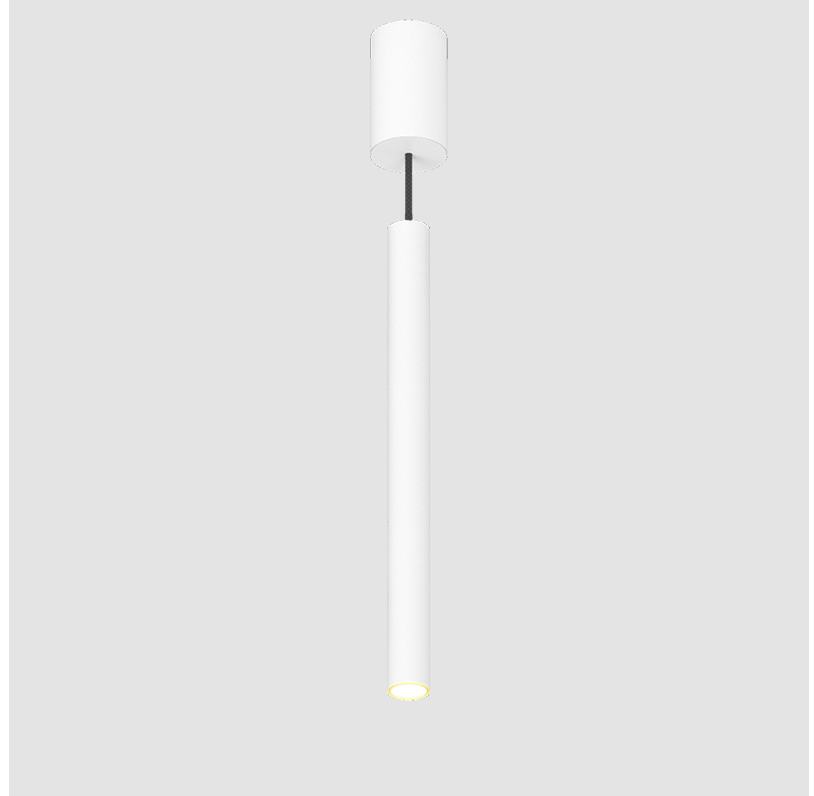

GENERAL

Series: Hangover
Subseries: Hangover Monopoint Surface Canopy
Brand: Prolicht
Division: Architectural
Mounting Type: Suspension
Mounting Location: Ceiling
Subcategory: Pendant

PHYSICAL

Shape: Cylinder
Diameter (mm): 40
Diameter (in): 1 9/16
Height (mm): 450
Height (in): 17 13/16
Max. Overall Height (mm): 2450
Max. Overall Height (in): 96 7/16
Light Distribution: Downlight
Diffuser: Shine Ring 0-6
Fixture Finish: SSR / BKV / CWI / CRY / HAB / UFT / ITA / RUA / FTG / MYG / LOD / PUS / FRO / FUP / KIA / POP / BLS / SPG / MEY / GOH / GUM / CHC / COM / ABZ / JAG / OBR / MOS / ROR
Fixture Material: Aluminum
Cable Details: 2000mm / 6000mm Cable in White / Black / Orange / Red

ELECTRICAL

Lamp Type: LED (Zhaga Standard)
Input Wattage (W): 10.9
Total Output Wattage (W): 9
Dimming: Non-Dimmable
Driver Included: Yes
Driver Location: Integrated
Driver Type: Constant Current
Driver Class: Class 2
Housing: ENCP3
Input Voltage (V): 120
Constant Current (MA): 500
Upon Request: Remote: 0-10Vdc dimming / Phase dimming 120Vac

LED

Number of LEDs: 1
Color Temperature (°K): 2700 / 3000 / 4000
Max. Delivered Lumen (lm): 842
CRI: >90 CRI
Efficiency (%): 86
Lamp Life (hrs): 50000
Upon Request: ***3500K available in minimum quantities (larger quantities upon request)

OPTICAL

Reflector: 40 / 50

RATINGS AND CERTIFICATIONS

Certified By: Certified for North American Standards
IP rating: IP20