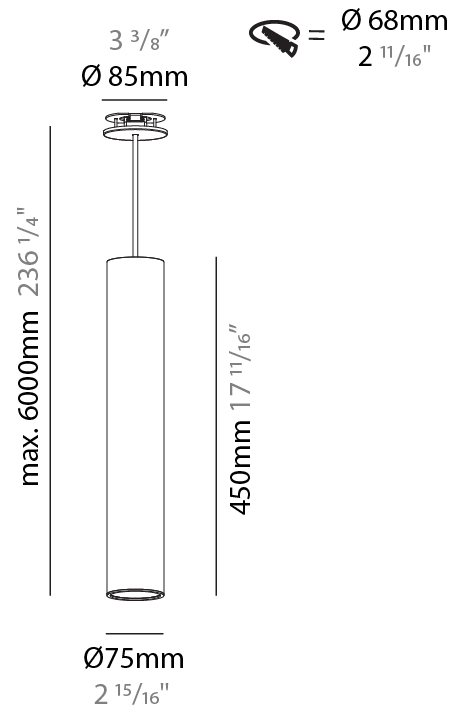

PHYSICAL

Shape: Cylinder
Diameter (mm): 75
Diameter (in): 2 ¹⁵/₁₆
Height (mm): 450
Height (in): 17 ¹¹/₁₆
Max. Overall Height (mm): 2450
Max. Overall Height (in): 96 ⁷/₁₆
Light Distribution: Downlight
Diffuser: Shine Ring 0-6
Fixture Finish: SSR / BKV / CWI / CRY / HAB / UFT / ITA / RUA / FTG / MYG / LOD / PUS / FRO / FUP / KIA / POP / BLS / SPG / MEY / GOH / GUM / CHC / COM / ABZ / JAG / OBR / MOS / ROR
Fixture Material: Aluminum
Cable Details: 2000mm / 6000mm Cable in White / Black / Orange / Red
Cut-out Measurements: 68mm / 2 11/16"

ELECTRICAL

Lamp Type: LED (Zhaga Standard)
Input Wattage (W): 20
Total Output Wattage (W): 18.2
Dimming: Non-Dimming / Phase Dimming (120vac Only)
Driver Included: Yes
Driver Location: Integrated
Driver Type: Constant Current - Universal
Driver Class: Class 2
Input Voltage (V): 120 - 277
Constant Current (MA): 500
Upon Request: (Not included - see components) Remote: 0-10Vdc dimming

LED

Number of LEDs: 1
Color Temperature (°K): 2700 / 3000 / 4000
Max. Delivered Lumen (lm): 1512 / 1568 / 1680
Nominal Lumen (lm): 1782 / 1848 / 1981
CRI: >90 CRI
Lamp Life (hrs): 50000
Upon Request: ***3500K available in minimum quantities (larger quantities upon request)

OPTICAL

Reflector°: 18 / 36 / 52

RATINGS AND CERTIFICATIONS

Certified By: Certified for North American Standards
IP rating: IP20