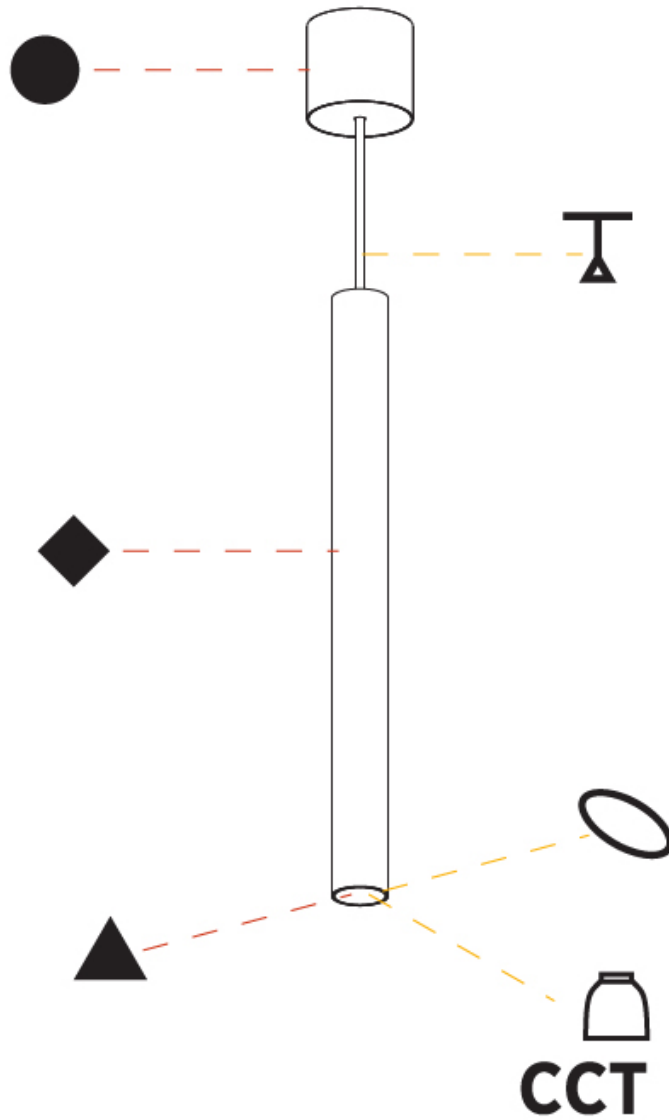

HANGOVER MONOPOINT SURFACE CANOPY SUSPENSION

A300155-

PROJECT
TYPE
SPECIFIER
QUANTITY
DATE

A