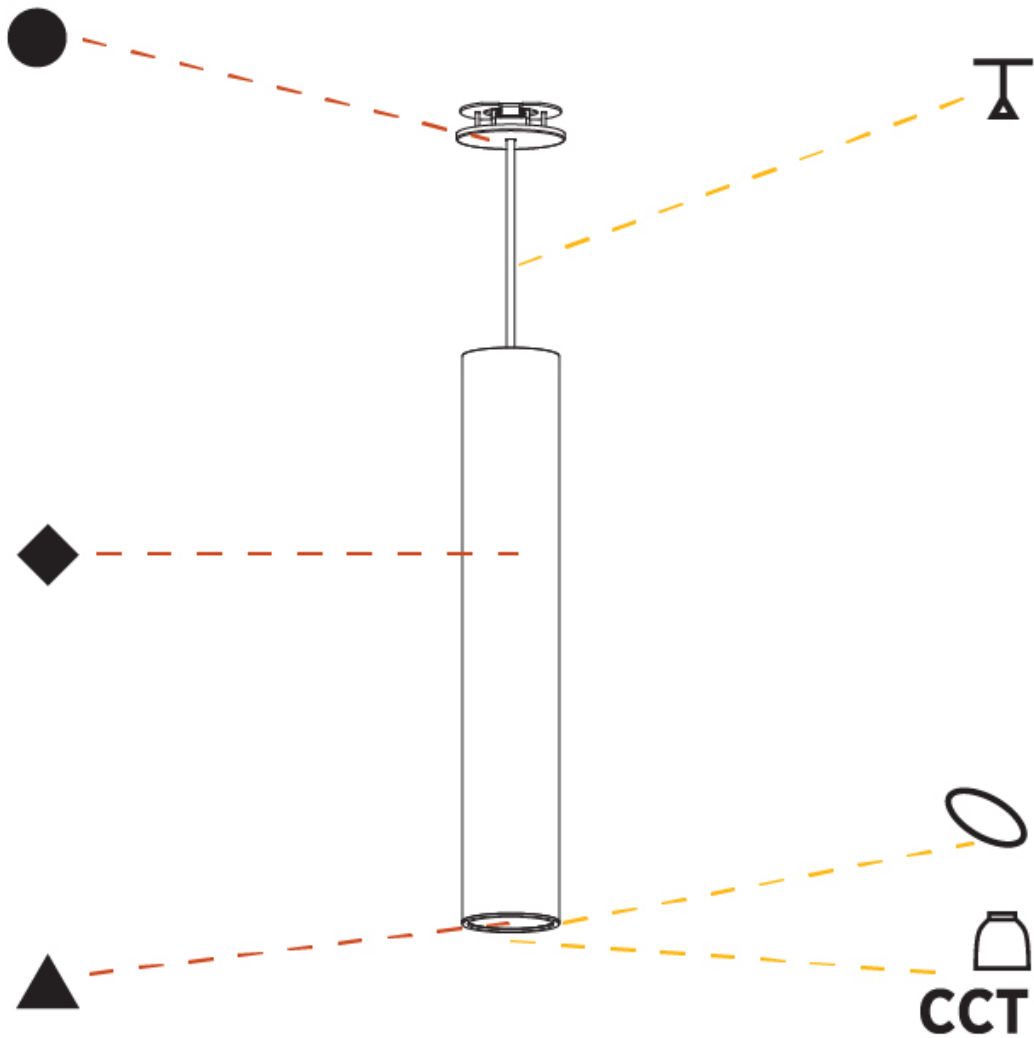

HANGOVER MONOPOINT RECESSED CANOPY SUSPENSION

A300161-

PROJECT
TYPE
SPECIFIER
QUANTITY
DATE