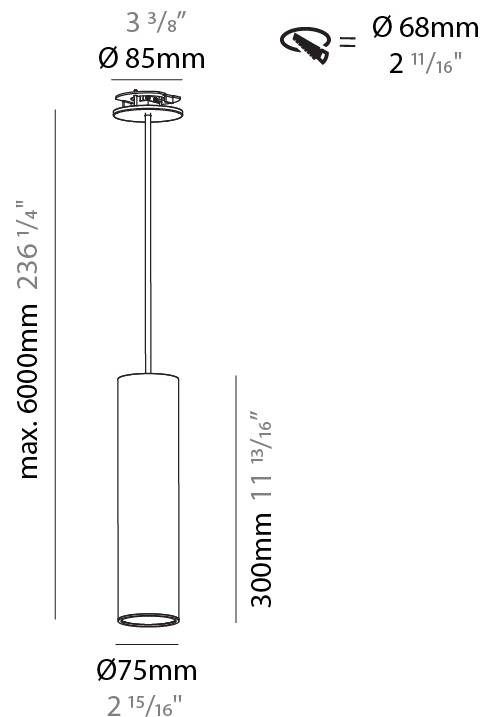

Series: Hangover
Subseries: Hangover Monopoint Recessed Canopy
Brand: Prolicht
Division: Architectural
Mounting Type: Suspension
Mounting Location: Ceiling
Subcategory: Pendant

PHYSICAL

Shape: Cylinder
Diameter (mm): 75
Diameter (in): 2 ¹⁵/₁₆
Height (mm): 300
Height (in): 11 ¹³/₁₆
Max. Overall Height (mm): 2300
Max. Overall Height (in): 90 ⁹/₁₆
Light Distribution: Downlight
Diffuser: Shine Ring 0-6
Fixture Finish: SSR / BKV / CWI / CRY / HAB / UFT / ITA / RUA / FTG / MYG / LOD / PUS / FRO / FUP / KIA / POP / BLS / SPG / MEY / GOH / GUM / CHC / COM / ABZ / JAG / OBR / MOS / ROR
Fixture Material: Aluminum
Cable Details: 2000mm / 6000mm Cable in White / Black / Orange / Red
Cut-out Measurements: 68mm / 2 11/16"

ELECTRICAL

Lamp Type: LED (Zhaga Standard)
Input Wattage (W): 10.9
Total Output Wattage (W): 9
Dimming: Tri-Mode (Non-Dimming and Phase Dimming (120Vac only) and 0-10V Dimming)
Driver Included: Yes
Driver Location: External
Driver Type: Constant Current - Universal
Driver Class: Class 2
Housing: ENCP3 w/Quick Connect
Input Voltage (V): 120 - 277
Constant Current (MA): 500

LED

Number of LEDs: 1
Color Temperature (°K): 2700 / 3000 / 4000
Max. Delivered Lumen (lm): 923
CRI: >90 CRI
Lamp Life (hrs): 50000
Upon Request: ***3500K available in minimum quantities (larger quantities upon request)

OPTICAL

Reflector: 18 / 36 / 52

RATINGS AND CERTIFICATIONS

Certified By: Certified for North American Standards
IP rating: IP20