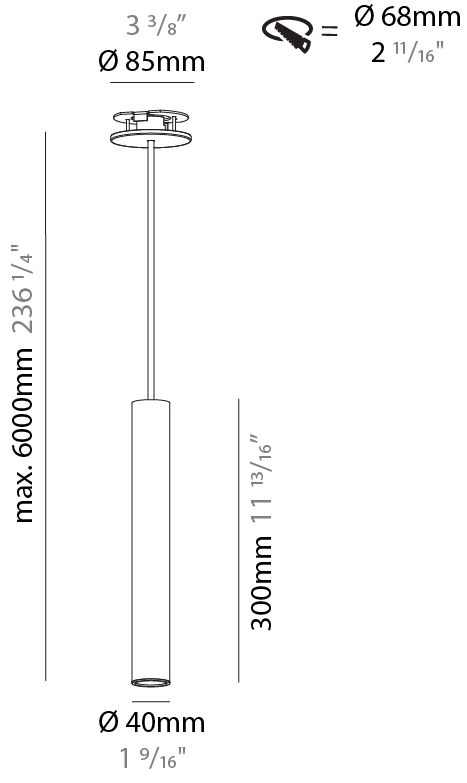

GENERAL

Series: Hangover
Subseries: Hangover Monopoint Recessed Canopy
Brand: Prolicht
Division: Architectural
Mounting Type: Suspension
Mounting Location: Ceiling
Subcategory: Pendant

PHYSICAL

Shape: Cylinder
Diameter (mm): 40
Diameter (in): 1 9/16
Height (mm): 300
Height (in): 11 13/16
Max. Overall Height (mm): 2300
Max. Overall Height (in): 90 9/16
Light Distribution: Downlight
Diffuser: Shine Ring 0-6
Fixture Finish: SSR / BKV / CWI / CRY / HAB / UFT / ITA / RUA / FTG / MYG / LOD / PUS / FRO / FUP / KIA / POP / BLS / SPG / MEY / GOH / GUM / CHC / COM / ABZ / JAG / OBR / MOS / ROR
Fixture Material: Aluminum
Cable Details: 2000mm / 6000mm Cable in White / Black / Orange / Red
Cut-out Measurements: 68mm / 2 11/16"

ELECTRICAL

Lamp Type: LED (Zhaga Standard)
Input Wattage (W): 10.9
Total Output Wattage (W): 9
Dimming: Non-Dimmable
Driver Included: Yes
Driver Location: External
Driver Type: Constant Current
Driver Class: Class 2
Input Voltage (V): 120
Constant Current (mA): 500
Upon Request: Remote: 0-10Vdc dimming / Phase dimming 120Vac

LED

Number of LEDs: 1
Color Temperature (°K): 2700 / 3000 / 4000
Max. Delivered Lumen (lm): 842
CRI: >90 CRI
Lamp Life (hrs): 50000
Upon Request: ***3500K available in minimum quantities (larger quantities upon request)

OPTICAL

Reflector: 40 / 50

RATINGS AND CERTIFICATIONS

Certified By: Certified for North American Standards
IP rating: IP20