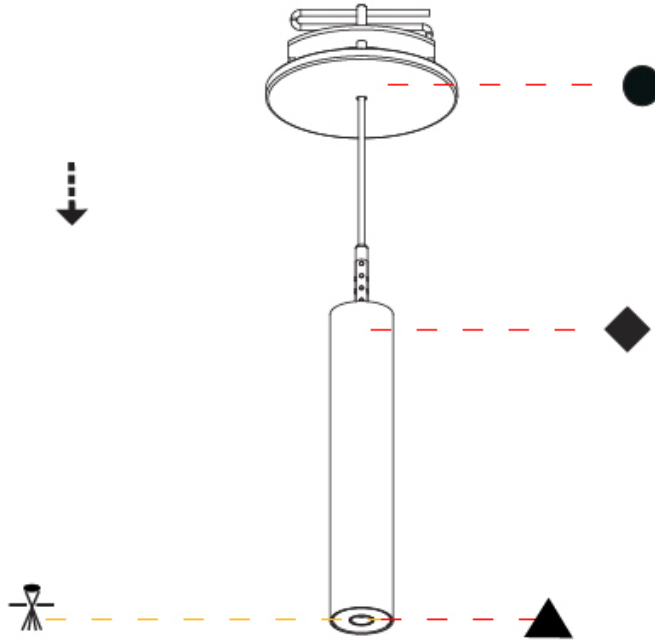

HANGOVER PLUG MONOPOINT RECESSED CANOPY SUSPENSION

A30839-

PROJECT	_____
TYPE	_____
SPECIFIER	_____
QUANTITY	_____
DATE	_____

A