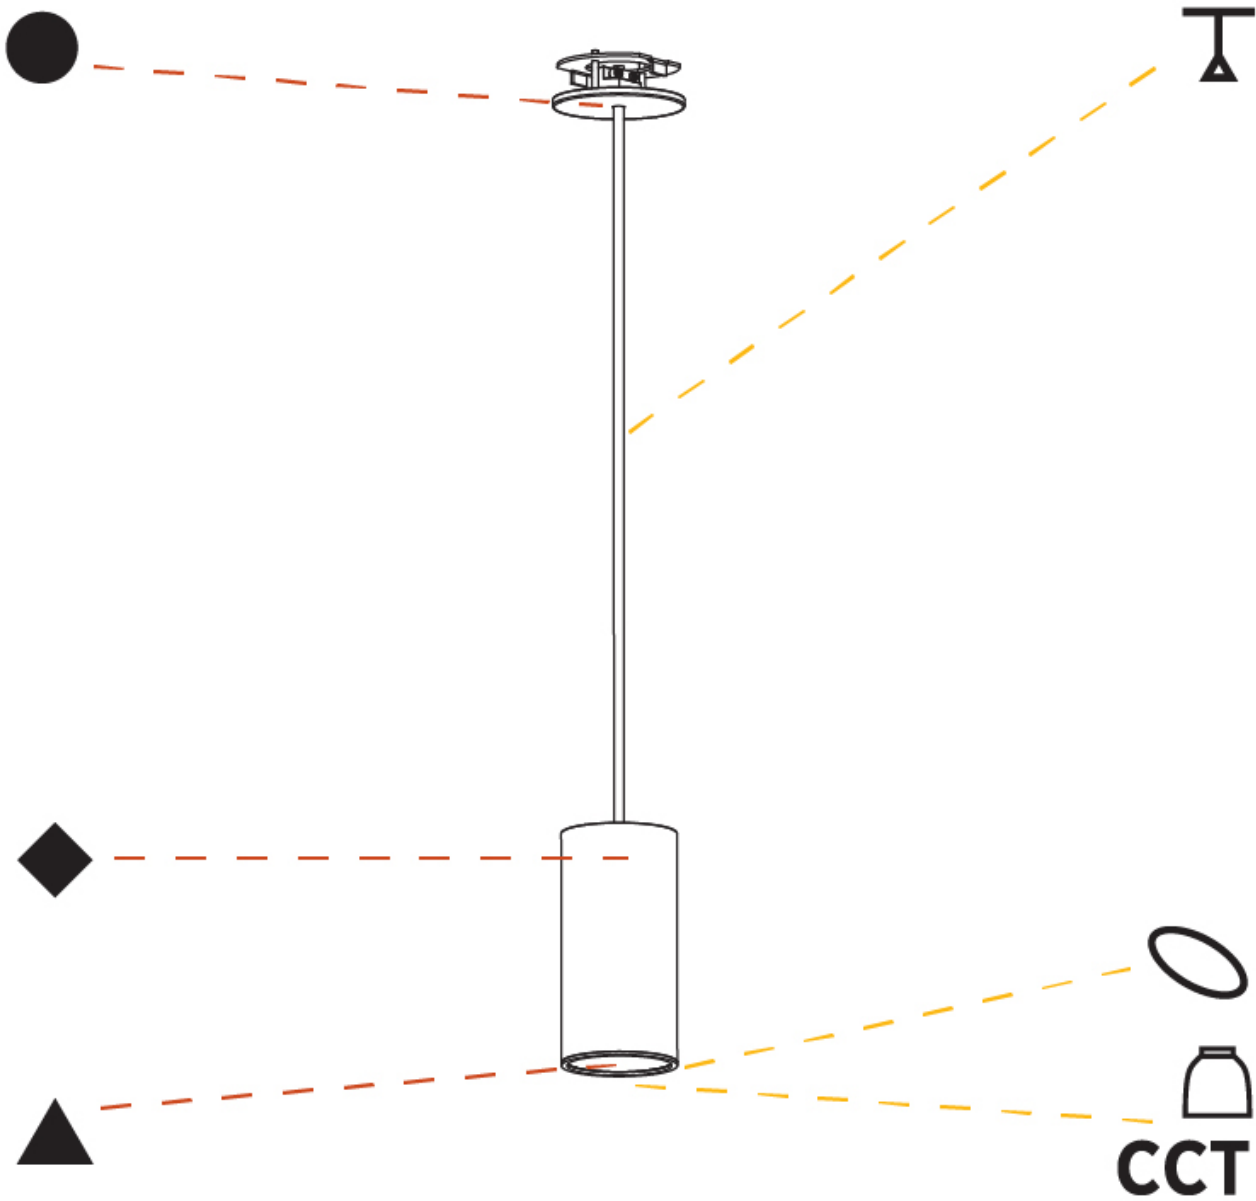

HANGOVER MONOPOINT RECESSED CANOPY SUSPENSION

A300150-

PROJECT
TYPE
SPECIFIER
QUANTITY
DATE

A