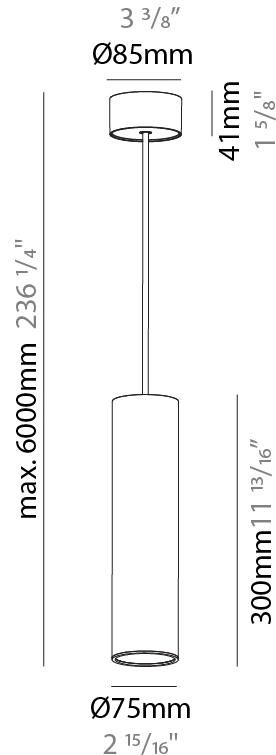

GENERAL

Series: Hangover
Subseries: Hangover Monopoint Surface Canopy
Brand: Prolicht
Division: Architectural
Mounting Type: Suspension
Mounting Location: Ceiling
Subcategory: Pendant

PHYSICAL

Shape: Cylinder
Diameter (mm): 75
Diameter (in): 2 15/16
Height (mm): 300
Height (in): 11 13/16
Max. Overall Height (mm): 2300
Max. Overall Height (in): 90 9/16
Light Distribution: Downlight
Diffuser: Shine Ring 0-6
Fixture Finish: SSR / BKV / CWI / CRY / HAB / UFT / ITA / RUA / FTG / MYG / LOD / PUS / FRO / FUP / KIA / POP / BLS / SPG / MEY / GOH / GUM / CHC / COM / ABZ / JAG / OBR / MOS / ROR
Fixture Material: Aluminum
Cable Details: 2000mm / 6000mm Cable in White / Black / Orange / Red

ELECTRICAL

Lamp Type: LED (Zhaga Standard)
Input Wattage (W): 10.9
Total Output Wattage (W): 9
Dimming: Non-Dimmable
Driver Included: Yes
Driver Location: Integrated
Driver Type: Constant Current
Driver Class: Class 2
Housing: ENCP3
Input Voltage (V): 120
Constant Current (mA): 500
Upon Request: Remote: 0-10Vdc dimming / Phase dimming 120Vac

LED

Number of LEDs: 1
Color Temperature (°K): 2700 / 3000 / 4000
Max. Delivered Lumen (lm): 923
CRI: >90 CRI
Efficiency (%): 86
Lamp Life (hrs): 50000

OPTICAL

Reflector: 18 / 36 / 52

RATINGS AND CERTIFICATIONS

Certified By: Certified for North American Standards
IP rating: IP20