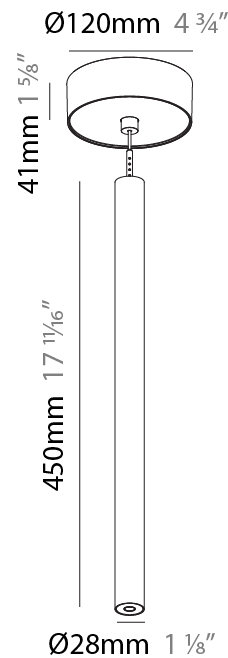

GENERAL

Series: Hangover
Subseries: Hangover Plug Monopoint Surface Canopy
Brand: Prolight
Division: Architectural
Mounting Type: Suspension
Mounting Location: Ceiling
Subcategory: Pendant

PHYSICAL

Shape: Cylinder
Diameter (mm): 28
Diameter (in): 1 1/8
Height (mm): 450
Height (in): 17 11/16
Max. Overall Height (mm): 2450
Max. Overall Height (in): 96 7/16
Light Distribution: Downlight
Weight (kg): 0.504
Weight (lbs): 1.11
Fixture Finish: [SSR / BKV / CWI / CRY / HAB / UFT / ITA / RUA / FTG / MYG / LOD / PUS / FRO / FUP / KIA / POP / BLS / SPG / MEY / GOH / GUM / CHC / COM / ABZ / JAG / OBR / MOS / ROR](#)
Fixture Material: Aluminum
Cable Details: [2000mm or 4000mm Black Cable](#)

ELECTRICAL

Lamp Type: LED (Zhaga Standard)
Input Wattage (W): 6.6
Total Output Wattage (W): 6
Dimming: Tri-Mode (Non-Dimming and Phase Dimming (120Vac only) and 0-10V Dimming)
Driver Included: Yes
Driver Location: External
Driver Type: Constant Current - Universal
Driver Class: Class 2
Housing: ENCP3 w/quick connect
Input Voltage (V): 120 - 277
Constant Current (MA): 500

LED

Number of LEDs: 1
Color Temperature (°K): [2700 / 3000 / 4000](#)
Max. Delivered Lumen (lm): 330 / 360 / 380
CRI: >90 CRI
Lamp Life (hrs): 50000
Upon Request: ***3500K available in minimum quantities (larger quantities upon request)

OPTICAL

Optic°: [24 / 32 / 34 / 55 / 58](#)

RATINGS AND CERTIFICATIONS

Certified By: Certified for North American Standards
IP rating: IP20