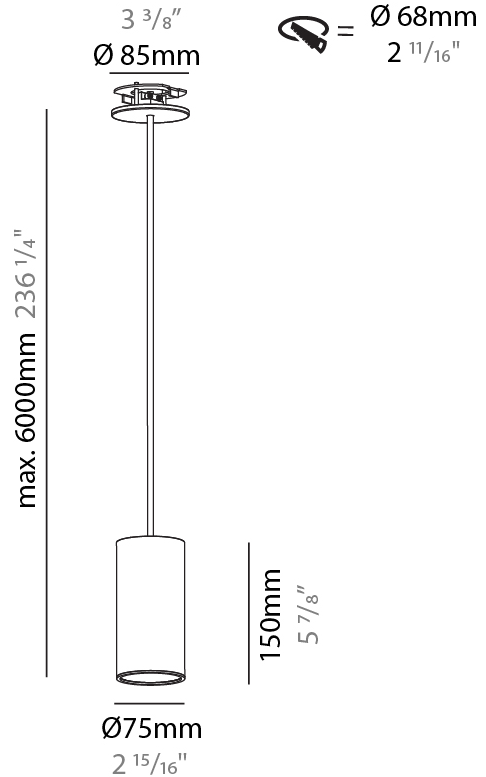

GENERAL

Series: Hangover
Subseries: Hangover Monopoint Recessed Canopy
Brand: Prolicht
Division: Architectural
Mounting Type: Suspension
Mounting Location: Ceiling
Subcategory: Pendant

PHYSICAL

Shape: Cylinder
Diameter (mm): 75
Diameter (in): 2 ¹⁵/₁₆
Height (mm): 150
Height (in): 5 ⁷/₈
Max. Overall Height (mm): 2150
Max. Overall Height (in): 84 ⁵/₈
Light Distribution: Direct
Diffuser: Shine Ring 0-6
Fixture Finish: SSR / BKV / CWI / CRY / HAB / UFT / ITA / RUA / FTG / MYG / LOD / PUS / FRO / FUP / KIA / POP / BLS / SPG / MEY / GOH / GUM / CHC / COM / ABZ / JAG / OBR / MOS / ROR
Fixture Material: Aluminum
Cable Details: 2000mm / 6000mm Cable in White / Black / Orange / Red
Cut-out Measurements: 68mm / 2 11/16"

ELECTRICAL

Lamp Type: LED (Zhaga Standard)
Input Wattage (W): 10.9
Total Output Wattage (W): 9
Dimming: Tri-Mode (Non-Dimming and Phase Dimming (120Vac only) and 0-10V Dimming)
Driver Included: Yes
Driver Location: External
Driver Type: Constant Current - Universal
Driver Class: Class 2
Housing: ENCP3 w/Quick Connect
Input Voltage (V): 120 - 277
Constant Current (MA): 500

LED

Number of LEDs: 1
Color Temperature (°K): 2700 / 3000 / 4000
Max. Delivered Lumen (lm): 923
CRI: >90 CRI
Lamp Life (hrs): 50000
Upon Request: ***3500K available in minimum quantities (larger quantities upon request)

OPTICAL

Reflector: 18 / 36 / 52

RATINGS AND CERTIFICATIONS

Certified By: Certified for North American Standards
IP rating: IP20