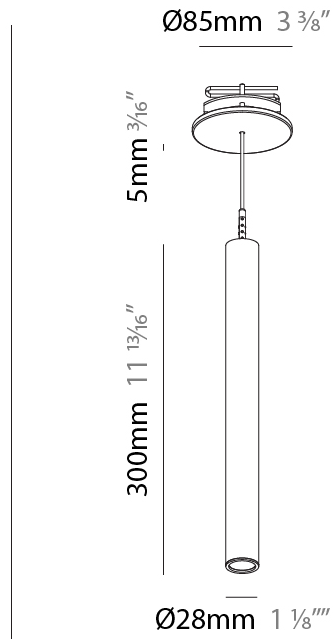

ELECTRICAL

Lamp Type: LED (Zhaga Standard)
Input Wattage (W): 6.6
Total Output Wattage (W): 6
Dimming: Tri-Mode (Non-Dimming and Phase Dimming (120Vac only) and 0-10V Dimming)
Driver Included: Yes
Driver Location: External
Driver Type: Constant Current - Universal
Driver Class: Class 2
Housing: ENCP3 w/Quick Connect
Input Voltage (V): 120 - 277
Constant Current (MA): 500

LED

Number of LEDs: 1
Color Temperature (°K): 2700 / 3000 / 4000
Max. Delivered Lumen (lm): 330 / 360 / 380
CRI: >90 CRI
Lamp Life (hrs): 50000
Upon Request: ***3500K available in minimum quantities (larger quantities upon request)

OPTICAL

Optic°: 24 / 32 / 58

RATINGS AND CERTIFICATIONS

Certified By: Certified for North American Standards

© 2024, T 1800-388-3382, F 416-247-9319, www.zaneen.com

Available for International specifications by adding 'INT' at the end of the existing Model #. For assistance on 'custom' specifications, contact zteam@zaneen.com. In a constant effort to supply the best product, we reserve the right to change specifications or materials without notice. The most recent specification sheets are found at zaneen.com