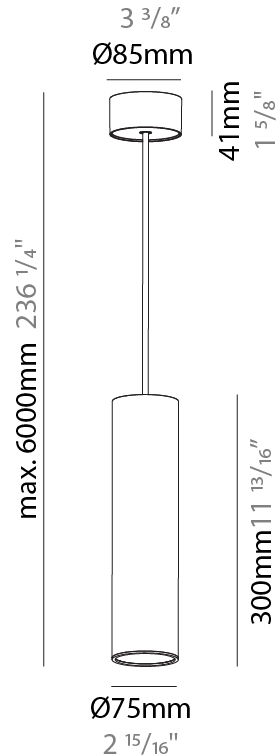

GENERAL

Series: Hangover
Subseries: Hangover Monopoint Surface Canopy
Brand: Prolicht
Division: Architectural
Mounting Type: Suspension
Mounting Location: Ceiling
Subcategory: Pendant

PHYSICAL

Shape: Cylinder
Diameter (mm): 75
Diameter (in): 2 ¹⁵/₁₆
Height (mm): 300
Height (in): 11 ¹³/₁₆
Max. Overall Height (mm): 2300
Max. Overall Height (in): 90 ⁹/₁₆
Light Distribution: Direct / Indirect
Diffuser: Shine Ring 0-6
Fixture Finish: SSR / BKV / CWI / CRY / HAB / UFT / ITA / RUA / FTG / MYG / LOD / PUS / FRO / FUP / KIA / POP / BLS / SPG / MEY / GOH / GUM / CHC / COM / ABZ / JAG / OBR / MOS / ROR
Fixture Material: Aluminum
Cable Details: 2000mm / 6000mm Cable in White / Black / Orange / Red

ELECTRICAL

Lamp Type: LED (Zhaga Standard)
Input Wattage (W): 20.8
Total Output Wattage (W): 19
Dimming: Tri-Mode (Non-Dimming and Phase Dimming (120Vac only) and 0-10V Dimming)
Driver Included: Yes
Driver Location: External
Driver Type: Constant Current - Universal
Driver Class: Class 2
Housing: ENCP3
Input Voltage (V): 120 - 277
Constant Current (MA): 500

LED

Number of LEDs: 2
Color Temperature (°K): 2700 / 3000 / 4000
Max. Delivered Lumen (lm): 1821
CRI: >90 CRI
Efficiency (%): 86
Lamp Life (hrs): 50000

OPTICAL

Reflector°: 18 / 36 / 52

RATINGS AND CERTIFICATIONS

Certified By: Certified for North American Standards
IP rating: IP20