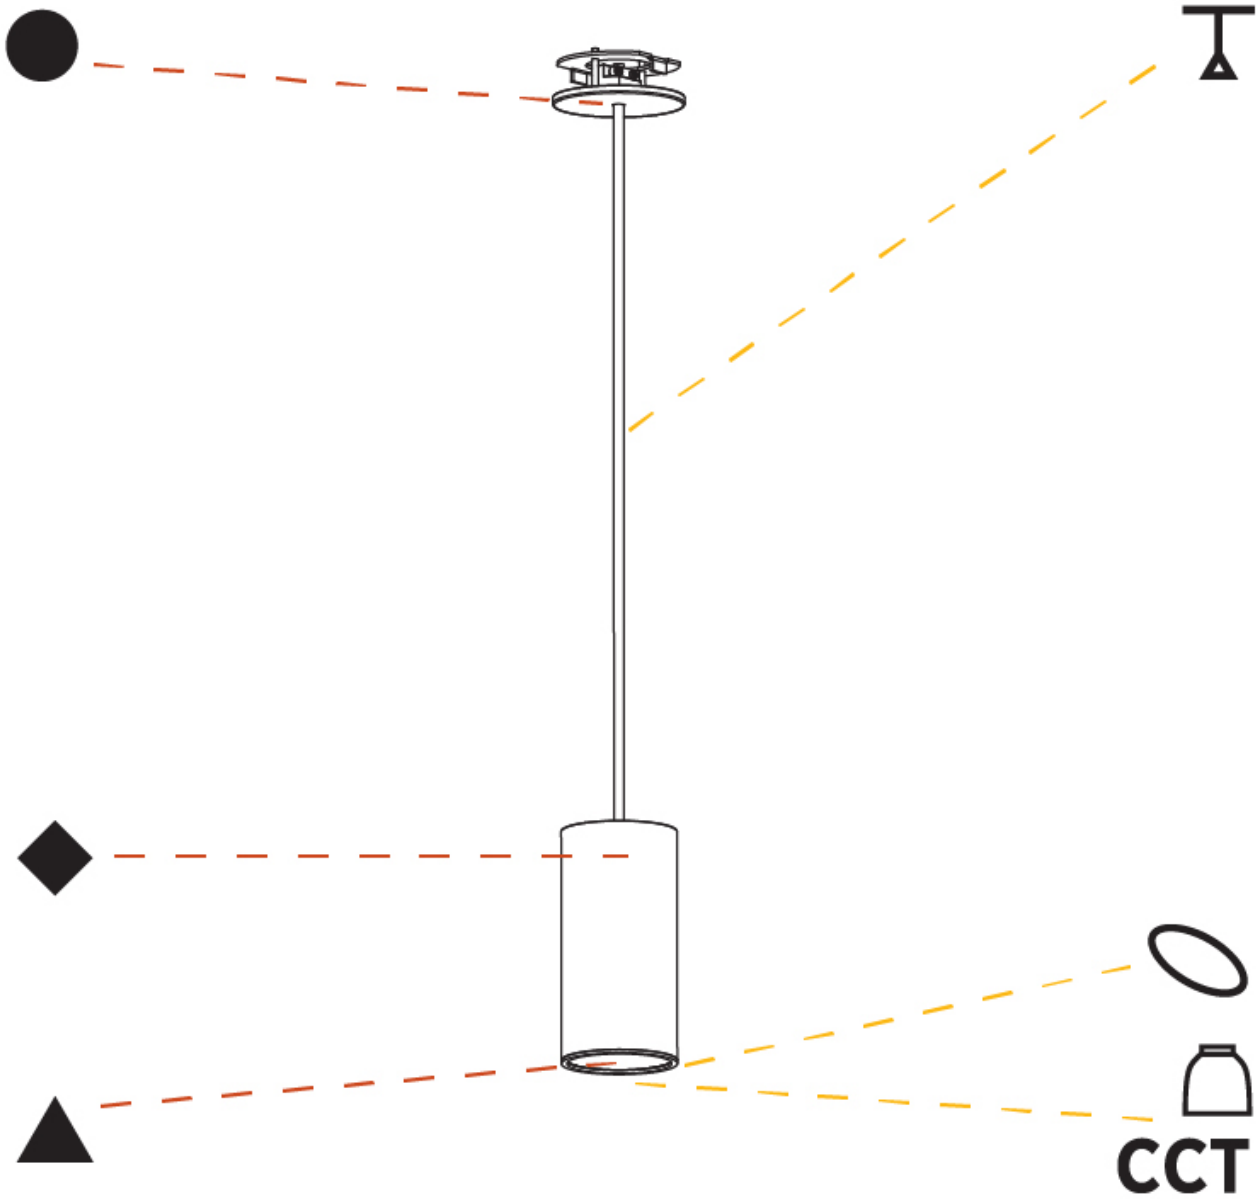

HANGOVER MONOPOINT RECESSED CANOPY SUSPENSION

A300157-

PROJECT
TYPE
SPECIFIER
QUANTITY
DATE

A