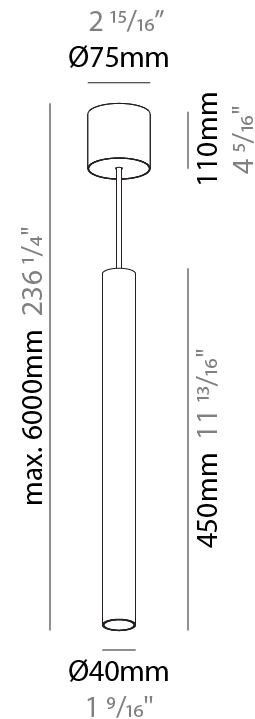

GENERAL

Series: Hangover
Subseries: Hangover Monopoint Surface Canopy
Brand: Prolicht
Division: Architectural
Mounting Type: Suspension
Mounting Location: Ceiling
Subcategory: Pendant

PHYSICAL

Shape: Cylinder
Diameter (mm): 40
Diameter (in): 1 9/16
Height (mm): 450
Height (in): 17 13/16
Max. Overall Height (mm): 2450
Max. Overall Height (in): 96 7/16
Light Distribution: Downlight
Diffuser: Shine Ring 0-6
Fixture Finish: SSR / BKV / CWI / CRY / HAB / UFT / ITA / RUA / FTG / MYG / LOD / PUS / FRO / FUP / KIA / POP / BLS / SPG / MEY / GOH / GUM / CHC / COM / ABZ / JAG / OBR / MOS / ROR
Fixture Material: Aluminum
Cable Details: 2000mm / 6000mm Cable in White / Black / Orange / Red

ELECTRICAL

Lamp Type: LED (Zhaga Standard)
Input Wattage (W): 10.9
Total Output Wattage (W): 9
Dimming: Non-Dimmable
Driver Included: Yes
Driver Location: Integrated
Driver Type: Constant Current
Driver Class: Class 2
Housing: ENCP3
Input Voltage (V): 120
Constant Current (MA): 500
Upon Request: Remote: 0-10Vdc dimming / Phase dimming 120Vac

LED

Number of LEDs: 1
Color Temperature (°K): 2700 / 3000 / 4000
Max. Delivered Lumen (lm): 842
CRI: >90 CRI
Efficiency (%): 86
Lamp Life (hrs): 50000
Upon Request: ***3500K available in minimum quantities (larger quantities upon request)

OPTICAL

Reflector: 40 / 50

RATINGS AND CERTIFICATIONS

Certified By: Certified for North American Standards
IP rating: IP20