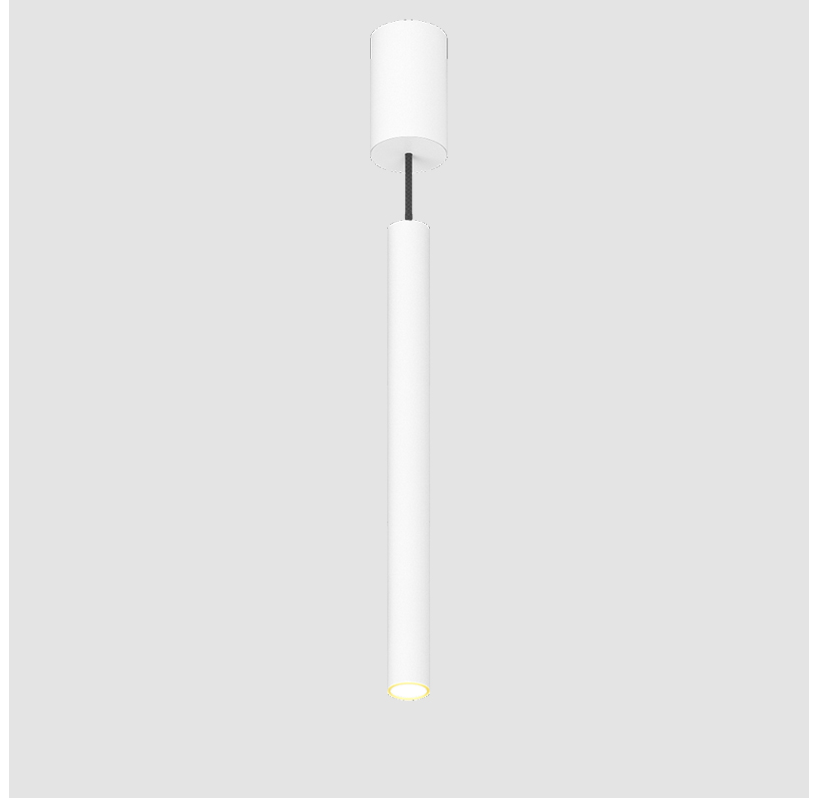

GENERAL

Series: Hangover
Subseries: Hangover Monopoint Surface Canopy
Brand: Prolicht
Division: Architectural
Mounting Type: Suspension
Mounting Location: Ceiling
Subcategory: Pendant

PHYSICAL

Shape: Cylinder
Diameter (mm): 40
Diameter (in): 1 9/16
Height (mm): 450
Height (in): 17 13/16
Max. Overall Height (mm): 2450
Max. Overall Height (in): 96 7/16
Light Distribution: Downlight
Diffuser: Shine Ring 0-6
Fixture Finish: SSR / BKV / CWI / CRY / HAB / UFT / ITA / RUA / FTG / MYG / LOD / PUS / FRO / FUP / KIA / POP / BLS / SPG / MEY / GOH / GUM / CHC / COM / ABZ / JAG / OBR / MOS / ROR
Fixture Material: Aluminum
Cable Details: 2000mm / 6000mm Cable in White / Black / Orange / Red

ELECTRICAL

Lamp Type: LED (Zhaga Standard)
Input Wattage (W): 10.9
Total Output Wattage (W): 9
Dimming: Non-Dimmable
Driver Included: Yes
Driver Location: Integrated
Driver Type: Constant Current
Driver Class: Class 2
Housing: ENCP3
Input Voltage (V): 120
Constant Current (MA): 500
Upon Request: Remote: 0-10Vdc dimming / Phase dimming 120Vac

LED

Number of LEDs: 1
Color Temperature (°K): 2700 / 3000 / 4000
Max. Delivered Lumen (lm): 842
CRI: >90 CRI
Efficiency (%): 86
Lamp Life (hrs): 50000
Upon Request: ***3500K available in minimum quantities (larger quantities upon request)

OPTICAL

Reflector: 40 / 50

RATINGS AND CERTIFICATIONS

Certified By: Certified for North American Standards
IP rating: IP20