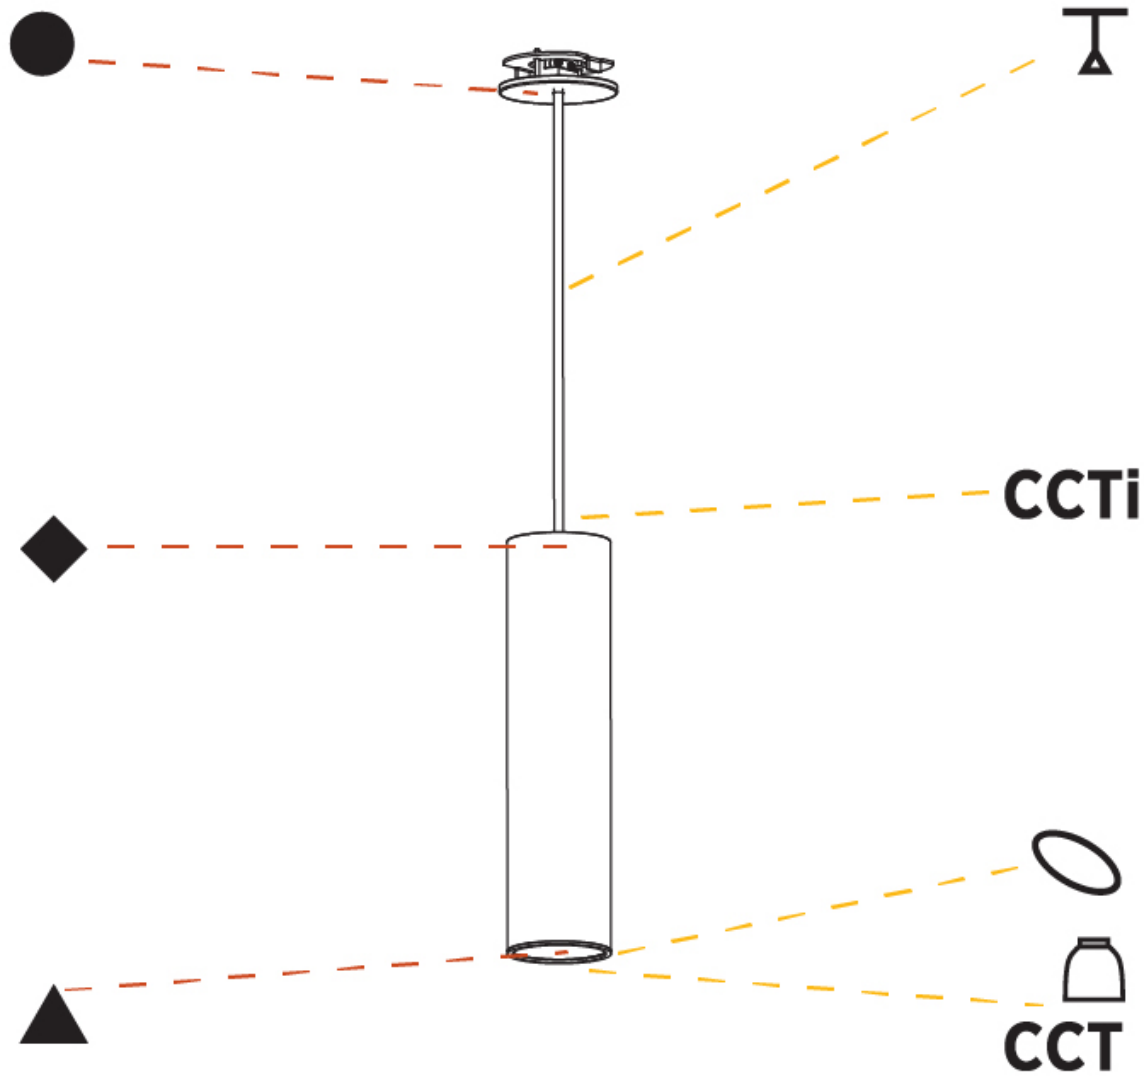

HANGOVER MONOPOINT RECESSED CANOPY SUSPENSION

A300159-

PROJECT	_____
TYPE	_____
SPECIFIER	_____
QUANTITY	_____
DATE	_____