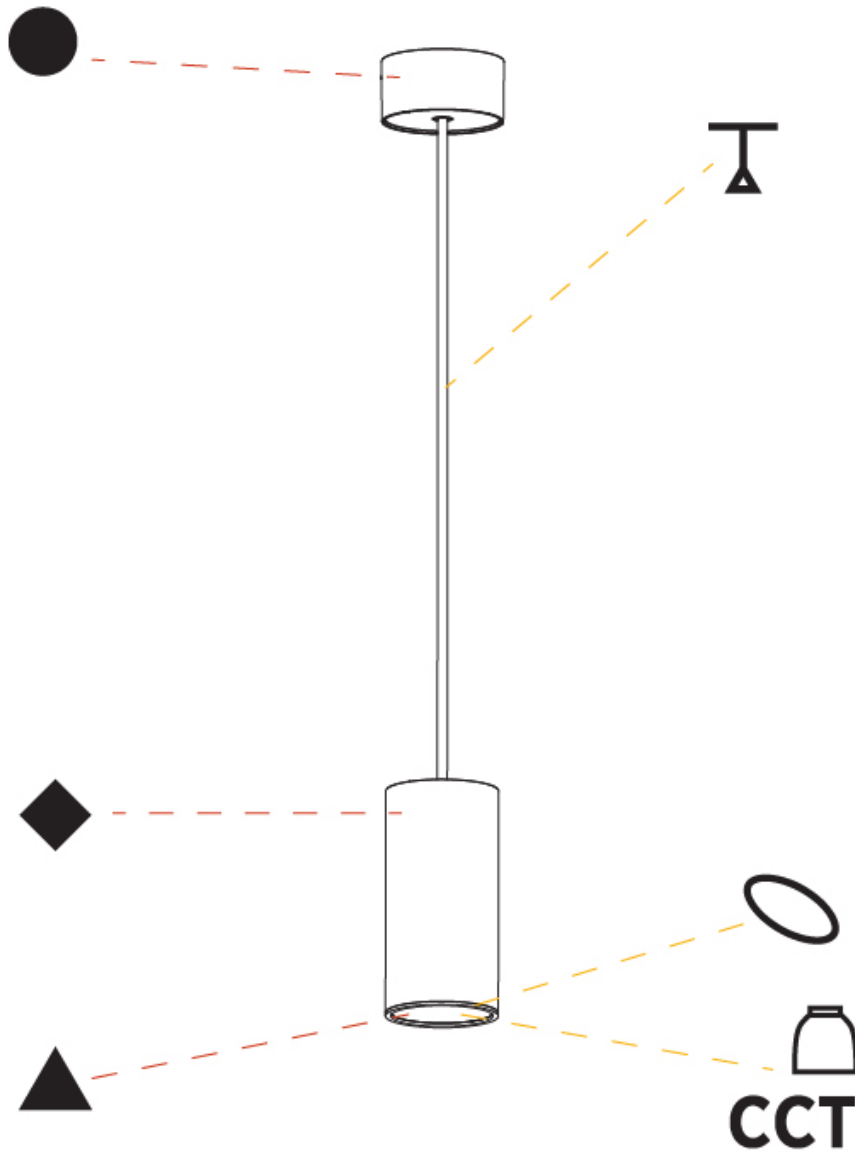

HANGOVER MONOPOINT SURFACE CANOPY SUSPENSION

A300164-

PROJECT	_____
TYPE	_____
SPECIFIER	_____
QUANTITY	_____
DATE	_____