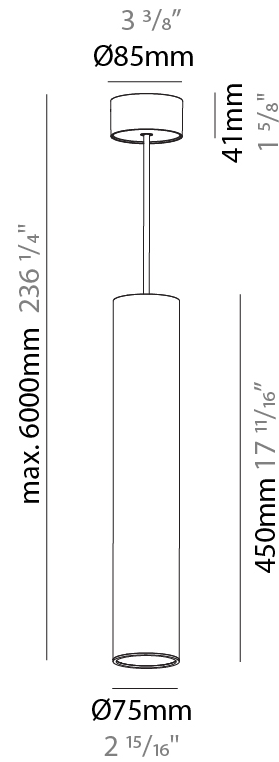

GENERAL

Series: Hangover
Subseries: Hangover Monopoint Surface Canopy
Brand: Prolicht
Division: Architectural
Mounting Type: Suspension
Mounting Location: Ceiling
Subcategory: Pendant

PHYSICAL

Shape: Cylinder
Diameter (mm): 75
Diameter (in): 2 ¹⁵/₁₆
Height (mm): 450
Height (in): 17 ¹¹/₁₆
Max. Overall Height (mm): 2450
Max. Overall Height (in): 96 ⁷/₁₆
Light Distribution: Direct / Indirect
Diffuser: Shine Ring 0-6
Fixture Finish: SSR / BKV / CWI / CRY / HAB / UFT / ITA / RUA / FTG / MYG / LOD / PUS / FRO / FUP / KIA / POP / BLS / SPG / MEY / GOH / GUM / CHC / COM / ABZ / JAG / OBR / MOS / ROR
Fixture Material: Aluminum
Cable Details: 2000mm / 6000mmm Cable in White / Black / Orange / Red

ELECTRICAL

Lamp Type: LED (Zhaga Standard)
Input Wattage (W): 20.8
Total Output Wattage (W): 19
Dimming: Tri-Mode (Non-Dimming and Phase Dimming (120Vac only) and 0-10V Dimming)
Driver Included: Yes
Driver Location: External
Driver Type: Constant Current - Universal
Driver Class: Class 2
Housing: ENCP3
Input Voltage (V): 120 - 277
Constant Current (MA): 500

LED

Number of LEDs: 2
Color Temperature (°K): 2700 / 3000 / 4000
Max. Delivered Lumen (lm): 1821
CRI: >90 CRI
Efficiency (%): 86
Lamp Life (hrs): 50000

OPTICAL

Reflector°: 18 / 36 / 52

RATINGS AND CERTIFICATIONS

Certified By: Certified for North American Standards
IP rating: IP20