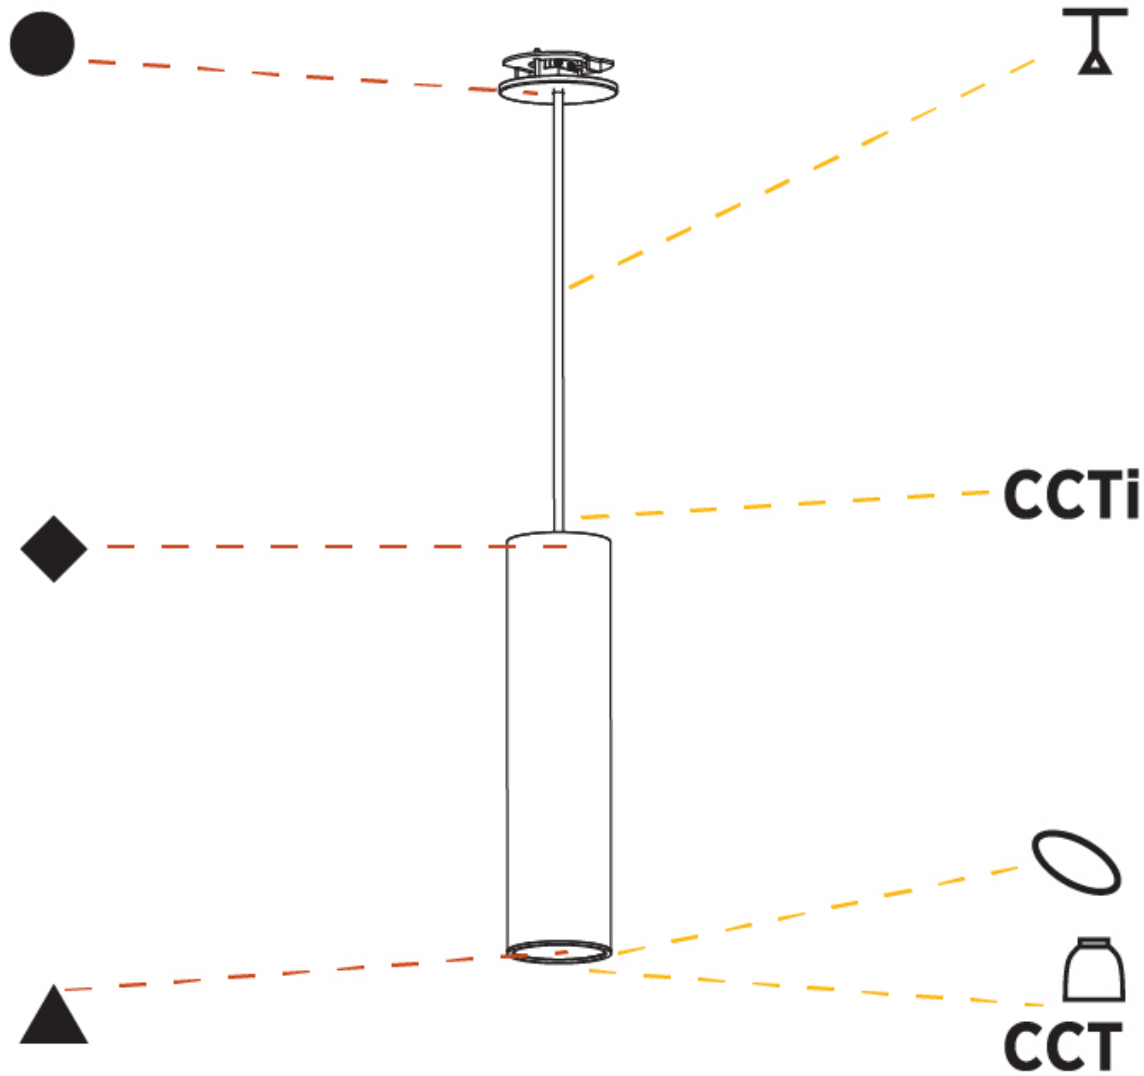

HANGOVER MONOPOINT RECESSED CANOPY SUSPENSION

A300158-

PROJECT
TYPE
SPECIFIER
QUANTITY
DATE