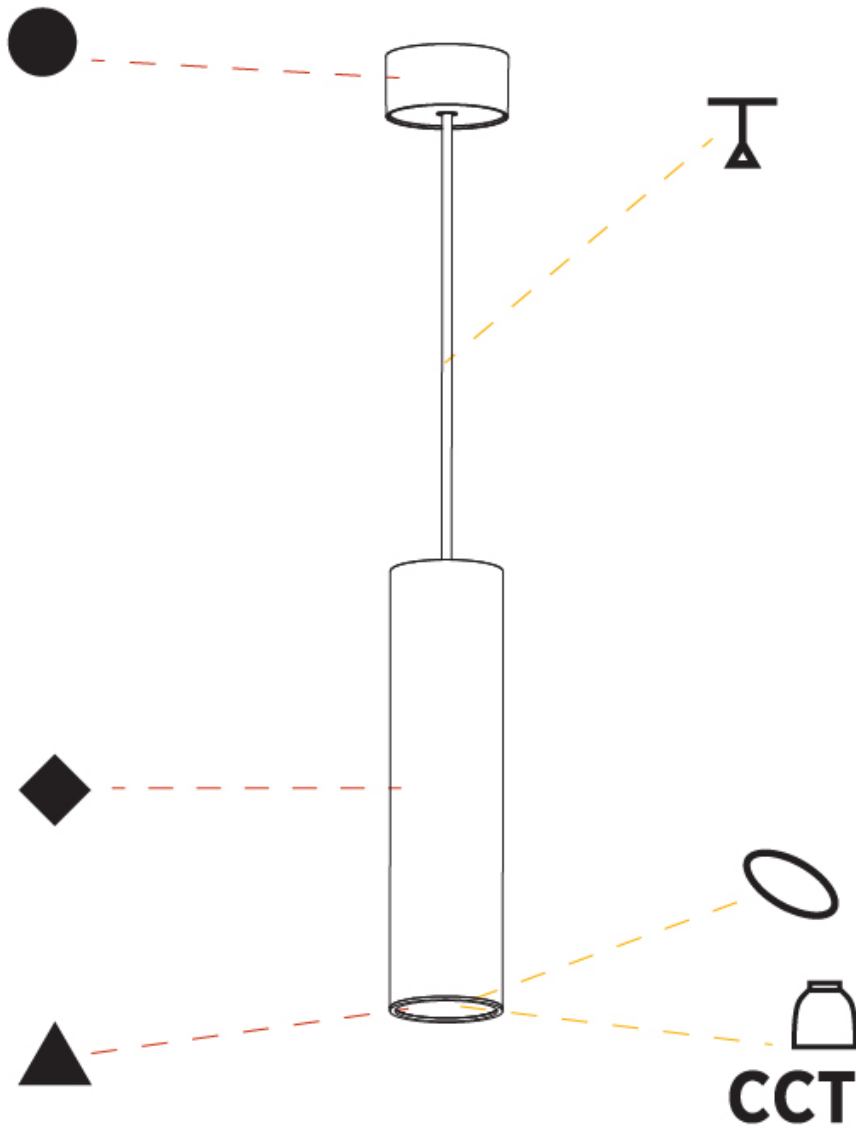

HANGOVER MONOPOINT SURFACE CANOPY SUSPENSION

A300167-

PROJECT	_____
TYPE	_____
SPECIFIER	_____
QUANTITY	_____
DATE	_____