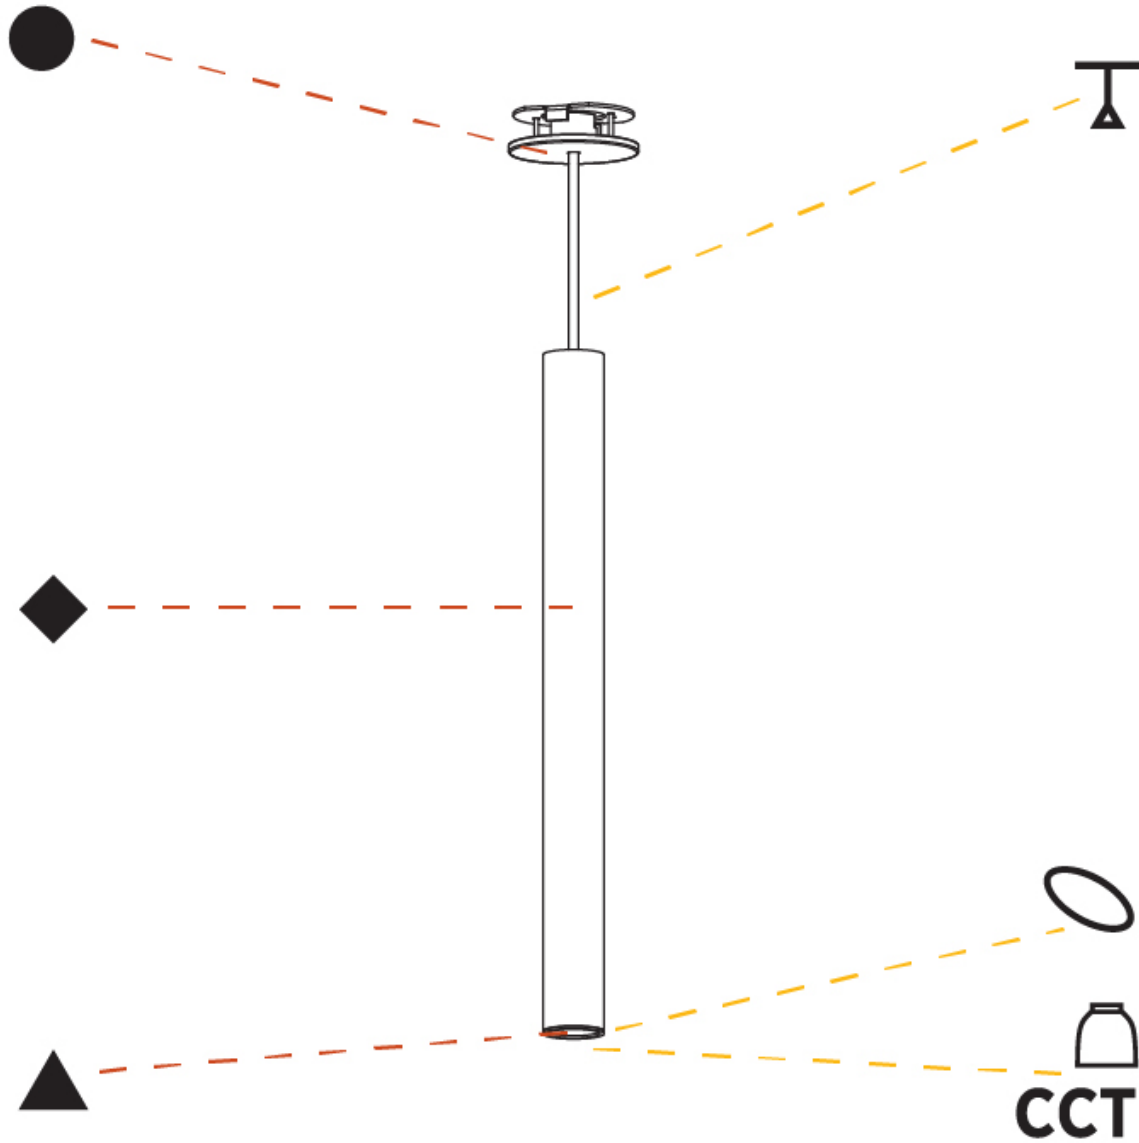

HANGOVER MONOPOINT RECESSED CANOPY SUSPENSION

A300152-

PROJECT
TYPE
SPECIFIER
QUANTITY
DATE