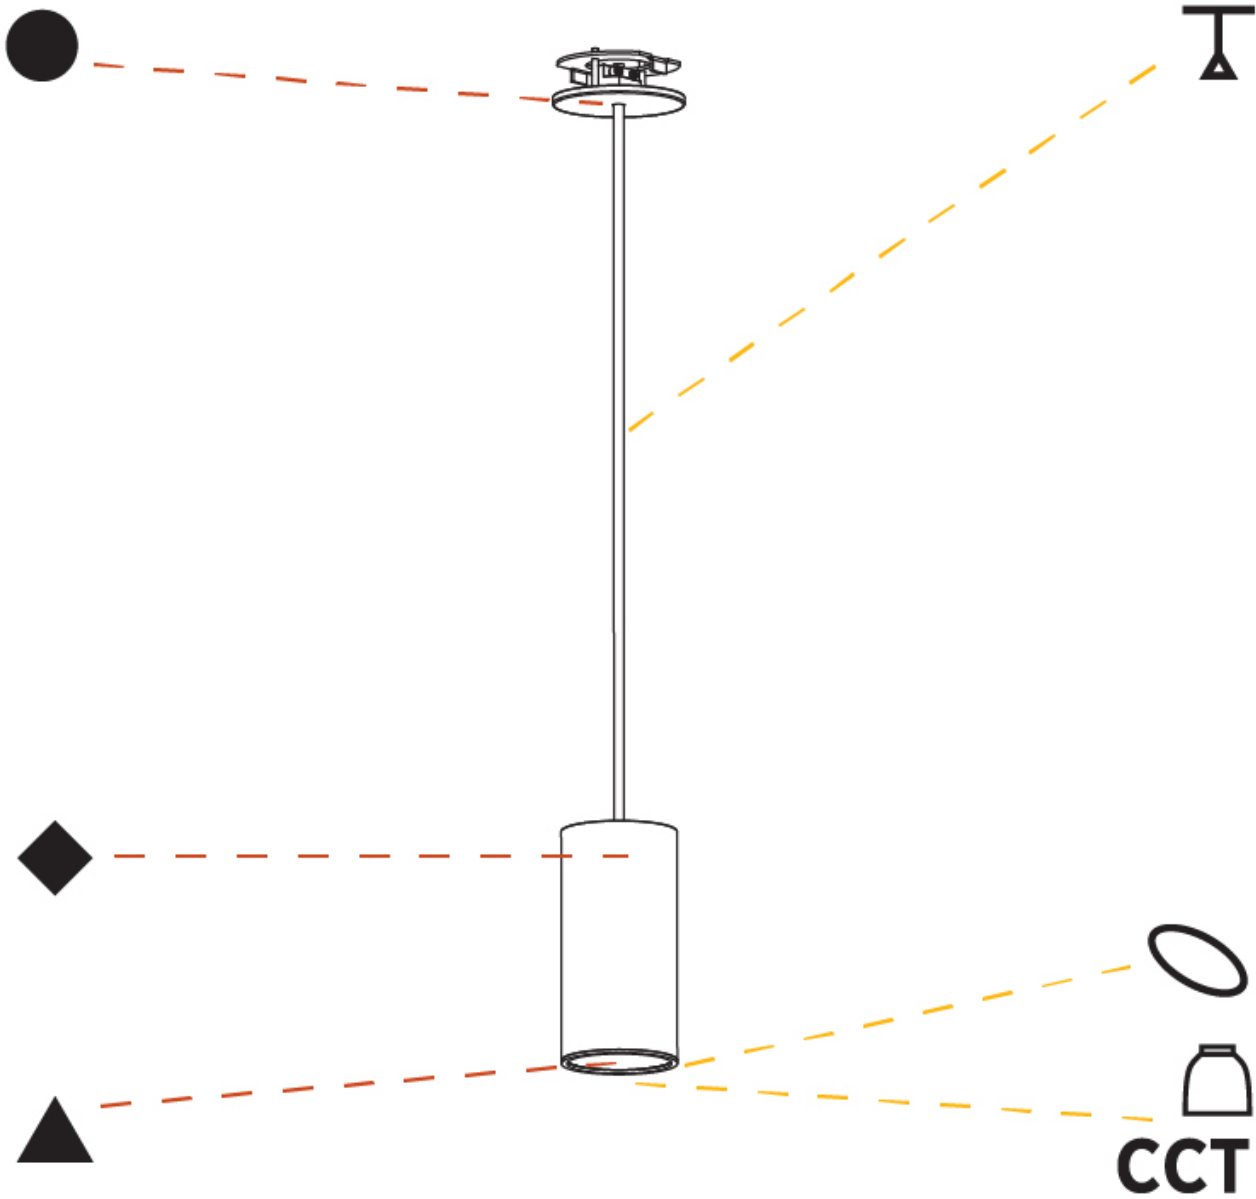

HANGOVER MONOPOINT RECESSED CANOPY SUSPENSION

A300150-

PROJECT
TYPE
SPECIFIER
QUANTITY
DATE