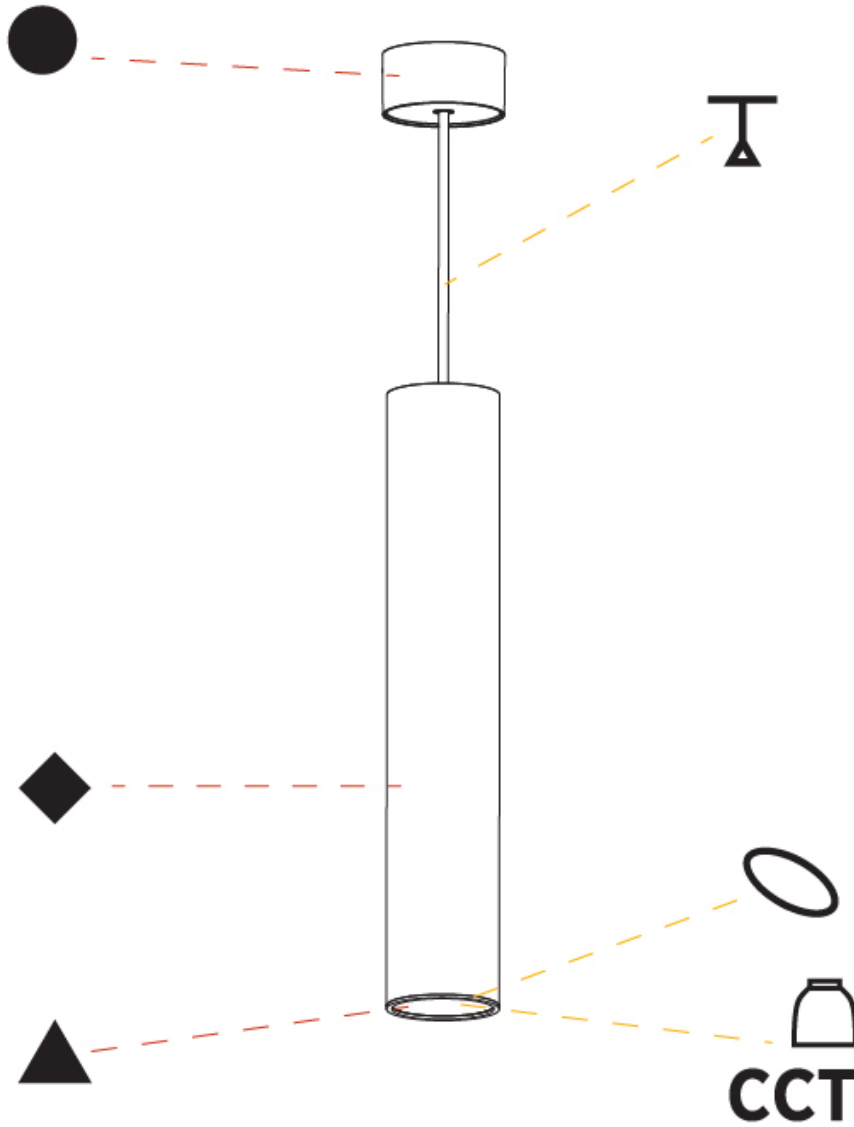

HANGOVER MONOPOINT SURFACE CANOPY SUSPENSION

A300170-

PROJECT	_____
TYPE	_____
SPECIFIER	_____
QUANTITY	_____
DATE	_____

A