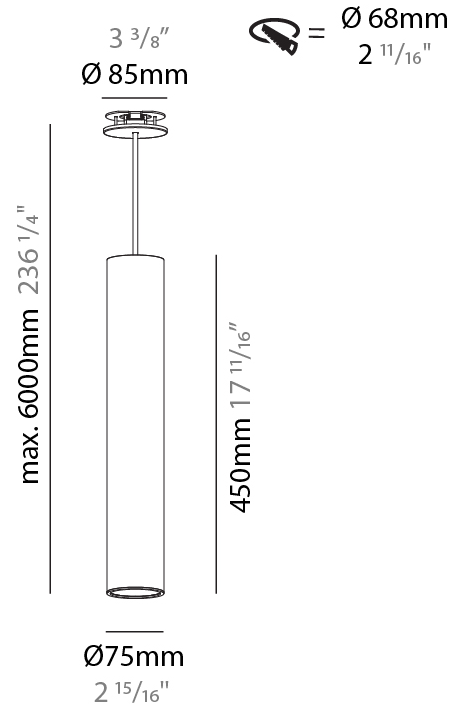

PHYSICAL

Shape: Cylinder
Diameter (mm): 75
Diameter (in): 2 15/16
Height (mm): 450
Height (in): 17 11/16
Max. Overall Height (mm): 2450
Max. Overall Height (in): 96 7/16
Light Distribution: Direct / Indirect
Diffuser: Shine Ring 0-6
Fixture Finish: SSR / BKV / CWI / CRY / HAB / UFT / ITA / RUA / FTG / MYG / LOD / PUS / FRO / FUP / KIA / POP / BLS / SPG / MEY / GOH / GUM / CHC / COM / ABZ / JAG / OBR / MOS / ROR
Fixture Material: Aluminum
Cable Details: 2000mm / 6000mmm Cable in White / Black / Orange / Red
Cut-out Measurements: 68mm / 2 11/16"

ELECTRICAL

Lamp Type: LED (Zhaga Standard)
Input Wattage (W): 19
Total Output Wattage (W): 17.2
Dimming: Non-Dimming / Phase Dimming (120vac Only)
Driver Included: Yes
Driver Location: Integrated
Driver Type: Constant Current - Universal
Driver Class: Class 2
Input Voltage (V): 120 - 277
Constant Current (MA): 500
Upon Request: (Not included - see components) Remote: 0-10Vdc dimming

LED

Number of LEDs: 1
Color Temperature (°K): 2700 / 3000 / 4000
Max. Delivered Lumen (lm): 923
CRI: >90 CRI
Lamp Life (hrs): 50000
Upon Request: ***3500K available in minimum quantities (larger quantities upon request)

OPTICAL

Reflector: 18 / 36 / 52

RATINGS AND CERTIFICATIONS

Certified By: Certified for North American Standards
IP rating: IP20