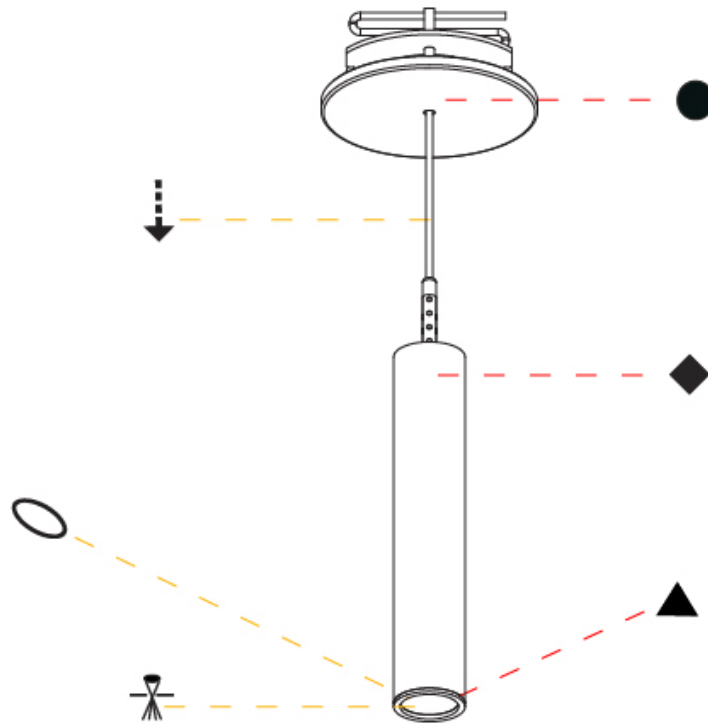

## HANGOVER PLUG SHINE MONOPOINT RECESSED CANOPY SUSPENSION

A30842-

PROJECT \_\_\_\_\_

TYPE \_\_\_\_\_

SPECIFIER \_\_\_\_\_

QUANTITY \_\_\_\_\_

DATE \_\_\_\_\_

A