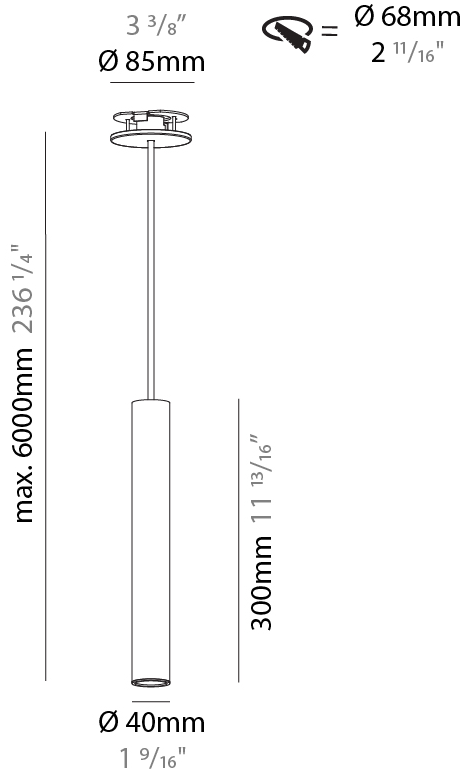

GENERAL

Series: Hangover
Subseries: Hangover Monopoint Recessed Canopy
Partner: Prolicht
Division: Architectural
Installation: Suspension
Product Type: Pendant
Mounting Location: Ceiling
Light Distribution: Direct

PHYSICAL

Shape: Cylinder
Diameter (mm): 40
Diameter (in): 1 9/16
Height (mm): 300
Height (in): 11 13/16
Max. Overall Height (mm): 2300
Max. Overall Height (in): 90 9/16
Diffuser: Shine Ring 0-6
Fixture Finish: SSR / BKV / CWI / CRY / HAB / UFT / ITA / RUA / FTG / MYG / LOD / PUS / FRO / FUP / KIA / POP / BLS / SPG / MEY / GOH / CHC / COM / ABZ / JAG / OBR / MOS / ROR
Fixture Material: Aluminum
Cable Details: 2000mm / 6000mm Cable in White / Black / Orange / Red
Cut-out Measurements: 68mm / 2 11/16"

ELECTRICAL

Lamp Type: LED (Zhaga Standard)
Input Wattage (W): 10.9
Total Output Wattage (W): 9
Dimming: Non-Dimmable
Driver Included: Yes
Driver Location: External
Driver Type: Constant Current
Driver Class: Class 2
Input Voltage (V): 120
Constant Current (mA): 500
Upon Request: Remote: 0-10Vdc dimming / Phase dimming 120Vac

LED

Number of LEDs: 1
Color Temperature (°K): 2700 / 3000 / 4000
Max. Delivered Lumen (lm): 842
CRI: >90 CRI
Lamp Life (hrs): 50000
Upon Request: ***3500K available in minimum quantities (larger quantities upon request)

OPTICAL

Reflector°: 40 / 50

RATINGS AND CERTIFICATIONS

Certified By: Certified for North American Standards
IP rating: IP20