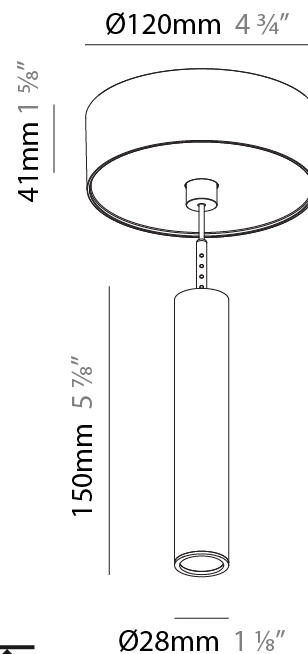

PHYSICAL

Shape: Cylinder
Diameter (mm): 28
Diameter (in): 1 1/8
Height (mm): 150
Height (in): 11 13/16
Max. Overall Height (mm): 2150
Max. Overall Height (in): 84 5/8
Weight (kg): 0.422
Weight (lbs): 0.93
Diffuser: Shine Ring - Opal / Yellow / Orange / Red / Blue / Green
Fixture Finish: SSR / BKV / CWI / CRY / HAB / UFT / ITA / RUA / FTG / MYG / LOD / PUS / FRO / FUP / KIA / POP / BLS / SPG / MEY / GOH / CHC / COM / ABZ / JAG / OBR / MOS / ROR
Fixture Material: Aluminum
Cable Details: 2000mm or 4000mm Cable - Color 01 to 10

ELECTRICAL

Lamp Type: LED (Zhaga Standard)
Input Wattage (W): 6.6
Total Output Wattage (W): 6
Dimming: Tri-Mode (Non-Dimming and Phase Dimming (120Vac only) and 0-10V Dimming)
Driver Included: Yes
Driver Location: External
Driver Type: Constant Current - Universal
Driver Class: Class 2
Housing: ENCP3 w/quick connect
Input Voltage (V): 120 - 277
Constant Current (MA): 500

LED

Number of LEDs: 1
Color Temperature (°K): 2700 / 3000 / 4000
Max. Delivered Lumen (lm): 330 / 350 / 370
CRI: >90 CRI
Efficiency (%): 86
Lamp Life (hrs): 50000
Upon Request: ***3500K available in minimum quantities (larger quantities upon request)

OPTICAL

Optic°: 24 / 32 / 58

RATINGS AND CERTIFICATIONS

Certified By: Certified for North American Standards
IP rating: IP20