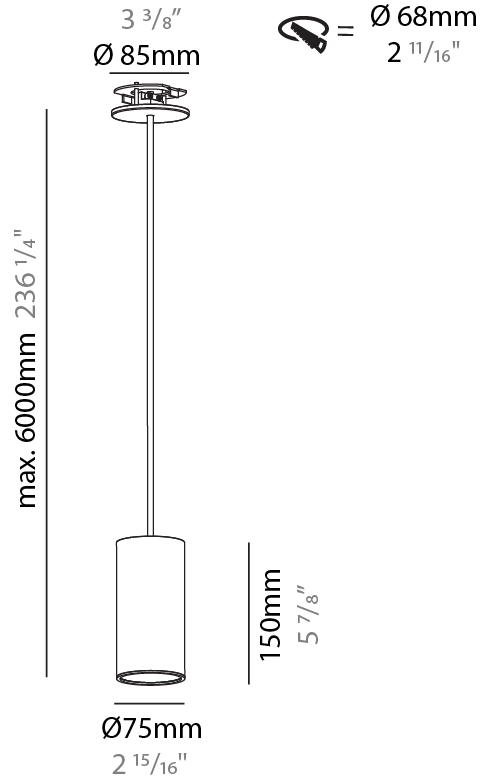

GENERAL

Series: Hangover
Subseries: Hangover Monopoint Recessed Canopy
Partner: Prolicht
Division: Architectural
Installation: Suspension
Product Type: Pendant
Mounting Location: Ceiling
Light Distribution: Direct

PHYSICAL

Shape: Cylinder
Diameter (mm): 75
Diameter (in): 2 15/16
Height (mm): 150
Height (in): 5 7/8
Max. Overall Height (mm): 2150
Max. Overall Height (in): 84 5/8
Diffuser: Shine Ring 0-6
Fixture Finish: SSR / BKV / CWI / CRY / HAB / UFT / ITA / RUA / FTG / MYG / LOD / PUS / FRO / FUP / KIA / POP / BLS / SPG / MEY / GOH / CHC / COM / ABZ / JAG / OBR / MOS / ROR
Fixture Material: Aluminum
Cable Details: 2000mm / 4000mm Cable in White / Black / Orange / Red
Cut-out Measurements: 68mm / 2 11/16"

ELECTRICAL

Lamp Type: LED (Zhaga Standard)
Input Wattage (W): 10.9
Total Output Wattage (W): 9
Dimming: Tri-Mode (Non-Dimming and Phase Dimming (120Vac only) and 0-10V Dimming)
Driver Included: Yes
Driver Location: External
Driver Type: Constant Current - Universal
Driver Class: Class 2
Housing: ENCP3 w/Quick Connect
Input Voltage (V): 120 - 277
Constant Current (MA): 500

LED

Number of LEDs: 1
Color Temperature (°K): 2700 / 3000 / 4000
Max. Delivered Lumen (lm): 923
CRI: >90 CRI
Lamp Life (hrs): 50000
Upon Request: ***3500K available in minimum quantities (larger quantities upon request)

OPTICAL

Reflector: 18 / 36 / 52

RATINGS AND CERTIFICATIONS

Certified By: Certified for North American Standards
IP rating: IP20