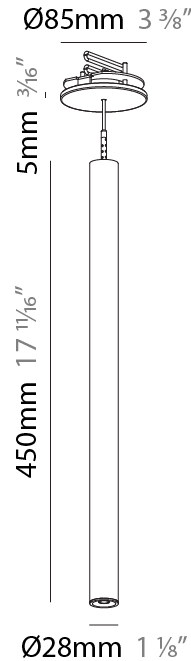

ELECTRICAL

Lamp Type: LED (Zhaga Standard)
Input Wattage (W): 6.4
Total Output Wattage (W): 6
Dimming: Tri-Mode (Non-Dimming and Phase Dimming (120Vac only) and 0-10V Dimming)
Driver Included: Yes
Driver Location: External
Driver Type: Constant Current - Universal
Driver Class: Class 2
Housing: ENCP3 w/Quick Connect
Input Voltage (V): 120 - 277
Constant Current (MA): 500

LED

Number of LEDs: 1
Color Temperature (°K): 2700 / 3000 / 3500 / 4000
Max. Delivered Lumen (lm): Max 381 / 404 / 426 / 438
Nominal Lumen (lm): 460 / 487 / 514 / 528
CRI: >90 CRI
Lamp Life (hrs): 50000

OPTICAL

Reflector°: 20 / 26 / 56

RATINGS AND CERTIFICATIONS

Certified By: CSA Certified to UL and CSA Standards

© 2026, T 1800-388-3382, F 416-247-9319, www.zaneen.com

Available for International specifications by adding 'INT' at the end of the existing Model #. For assistance on 'custom' specifications, contact zteam@zaneen.com. In a constant effort to supply the best product, we reserve the right to change specifications or materials without notice. The most recent specification sheets are found at zaneen.com