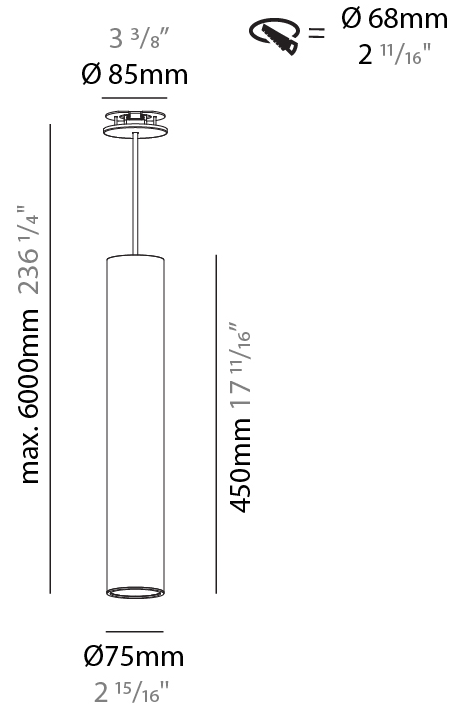

PHYSICAL

Shape: Cylinder
Diameter (mm): 75
Diameter (in): 2 ¹⁵/₁₆
Height (mm): 450
Height (in): 17 ¹¹/₁₆
Max. Overall Height (mm): 2450
Max. Overall Height (in): 96 ⁷/₁₆
Diffuser: Shine Ring 0-6
Fixture Finish: SSR / BKV / CWI / CRY / HAB / UFT / ITA / RUA / FTG / MYG / LOD / PUS / FRO / FUP / KIA / POP / BLS / SPG / MEY / GOH / CHC / COM / ABZ / JAG / OBR / MOS / ROR
Fixture Material: Aluminum
Cable Details: 2000mm / 4000mm Cable in White / Black / Orange / Red
Cut-out Measurements: 68mm / 2 11/16"

ELECTRICAL

Lamp Type: LED (Zhaga Standard)
Input Wattage (W): 20
Total Output Wattage (W): 18.2
Dimming: Non-Dimming / Phase Dimming (120vac Only)
Driver Included: Yes
Driver Location: Integrated
Driver Type: Constant Current - Universal
Driver Class: Class 2
Input Voltage (V): 120 - 277
Constant Current (MA): 500
Upon Request: (Not included - see components) Remote: 0-10Vdc dimming

LED

Number of LEDs: 1
Color Temperature (°K): 2700 / 3000 / 4000
Max. Delivered Lumen (lm): 1512 / 1568 / 1680
Nominal Lumen (lm): 1782 / 1848 / 1981
CRI: >90 CRI
Lamp Life (hrs): 50000
Upon Request: ***3500K available in minimum quantities (larger quantities upon request)

OPTICAL

Reflector: 18 / 36 / 52

RATINGS AND CERTIFICATIONS

Certified By: Certified for North American Standards
IP rating: IP20