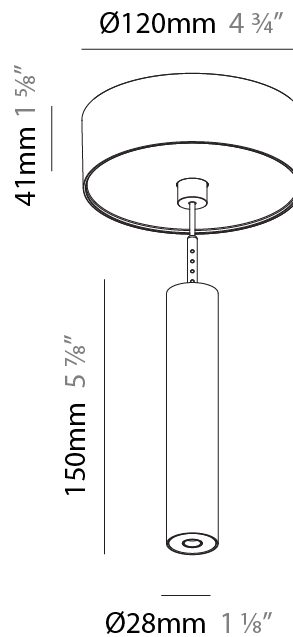

GENERAL

Series: Hangover
Subseries: Hangover Plug Monopoint Surface Canopy
Partner: Prolicht
Division: Architectural
Installation: Suspension
Product Type: Pendant
Mounting Location: Ceiling
Light Distribution: Direct

PHYSICAL

Shape: Cylinder
Diameter (mm): 28
Diameter (in): 1 1/8
Height (mm): 150
Height (in): 5 7/8
Max. Overall Height (mm): 2150
Max. Overall Height (in): 84 3/8
Weight (kg): 0.422
Weight (lbs): 0.93
Fixture Finish: SSR / BKV / CWI / CRY / HAB / UFT / ITA / RUA / FTG / MYG / LOD / PUS / FRO / FUP / KIA / POP / BLS / SPG / MEY / GOH / CHC / COM / ABZ / JAG / OBR / MOS / ROR
Fixture Material: Aluminum
Cable Details: 2000mm or 4000mm Black Cable

ELECTRICAL

Lamp Type: LED (Zhaga Standard)
Input Wattage (W): 6.6
Total Output Wattage (W): 6
Dimming: Tri-Mode (Non-Dimming and Phase Dimming (120Vac only) and 0-10V Dimming)
Driver Included: Yes
Driver Location: External
Driver Type: Constant Current - Universal
Driver Class: Class 2
Housing: ENCP3 w/Quick Connect
Input Voltage (V): 120 - 277
Constant Current (MA): 500

LED

Number of LEDs: 1
Color Temperature (°K): 2700 / 3000 / 4000
Max. Delivered Lumen (lm): 330 / 360 / 380
CRI: >90 CRI
Efficiency (%): 86
Lamp Life (hrs): 50000
Upon Request: ***3500K available in minimum quantities (larger quantities upon request)

OPTICAL

Optic°: 24 / 32 / 34 / 55 / 58

RATINGS AND CERTIFICATIONS

Certified By: Certified for North American Standards
IP rating: IP20