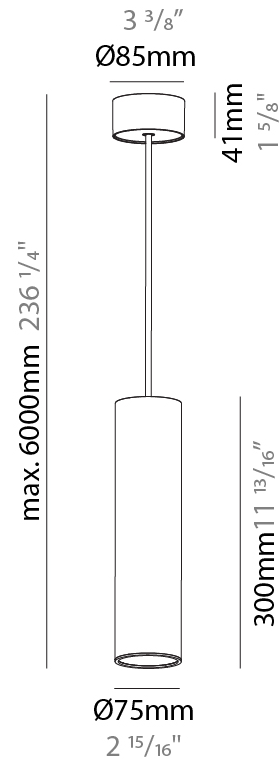

GENERAL

Series: Hangover
Subseries: Hangover Monopoint Surface Canopy
Partner: Prolicht
Division: Architectural
Installation: Suspension
Product Type: Pendant
Mounting Location: Ceiling
Light Distribution: Direct

PHYSICAL

Shape: Cylinder
Diameter (mm): 75
Diameter (in): 2 15/16
Height (mm): 300
Height (in): 11 13/16
Max. Overall Height (mm): 2300
Max. Overall Height (in): 90 9/16
Diffuser: Shine Ring 0-6
Fixture Finish: SSR / BKV / CWI / CRY / HAB / UFT / ITA / RUA / FTG / MYG / LOD / PUS / FRO / FUP / KIA / POP / BLS / SPG / MEY / GOH / CHC / COM / ABZ / JAG / OBR / MOS / ROR
Fixture Material: Aluminum
Cable Details: 2000mm / 6000mm Cable in White / Black / Orange / Red

ELECTRICAL

Lamp Type: LED (Zhaga Standard)
Input Wattage (W): 10.9
Total Output Wattage (W): 9
Dimming: Non-Dimmable
Driver Included: Yes
Driver Location: Integrated
Driver Type: Constant Current
Driver Class: Class 2
Housing: ENCP3
Input Voltage (V): 120
Constant Current (MA): 500
Upon Request: Remote: 0-10Vdc dimming / Phase dimming 120Vac

LED

Number of LEDs: 1
Color Temperature (°K): 2700 / 3000 / 4000
Max. Delivered Lumen (lm): 923
CRI: >90 CRI
Efficiency (%): 86
Lamp Life (hrs): 50000

OPTICAL

Reflector: 18 / 36 / 52

RATINGS AND CERTIFICATIONS

Certified By: Certified for North American Standards
IP rating: IP20