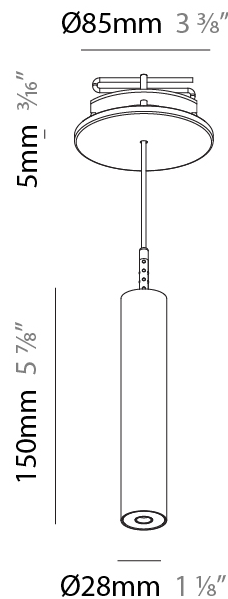

ELECTRICAL

Lamp Type: LED (Zhaga Standard)
Input Wattage (W): 6.6
Total Output Wattage (W): 6
Dimming: Tri-Mode (Non-Dimming and Phase Dimming (120Vac only) and 0-10V Dimming)
Driver Included: Yes
Driver Location: External
Driver Type: Constant Current - Universal
Driver Class: Class 2
Housing: ENCP3 w/Quick Connect
Input Voltage (V): 120 - 277
Constant Current (MA): 500

LED

Number of LEDs: 1
Color Temperature (°K): 2700 / 3000 / 4000
Max. Delivered Lumen (lm): 330 / 360 / 380
CRI: >90 CRI
Lamp Life (hrs): 50000
Upon Request: ***3500K available in minimum quantities (larger quantities upon request)

OPTICAL

Optic°: 24 / 32 / 34 / 55 / 58

RATINGS AND CERTIFICATIONS

Certified By: Certified for North American Standards
IP rating: IP20

Zaneen Group Inc. © 2026, T 1800-388-3382, F 416-247-9319, www.zaneen.com

Available for International specifications by adding 'INT' at the end of the existing Model #. For assistance on 'custom' specifications, contact zteam@zaneen.com. In a constant effort to supply the best product, we reserve the right to change specifications or materials without notice. The most recent specification sheets are found at zaneen.com