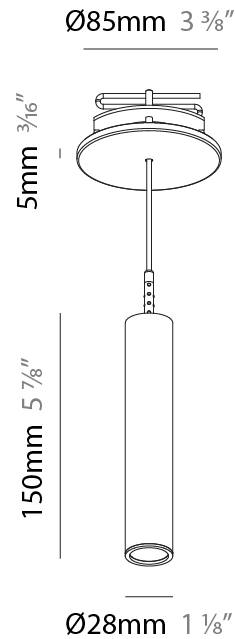

ELECTRICAL

Lamp Type: LED (Zhaga Standard)
Input Wattage (W): 6.6
Total Output Wattage (W): 6
Dimming: Tri-Mode (Non-Dimming and Phase Dimming (120Vac only) and 0-10V Dimming)
Driver Included: Yes
Driver Location: External
Driver Type: Constant Current - Universal
Driver Class: Class 2
Housing: ENCP3 w/Quick Connect
Input Voltage (V): 120 - 277
Constant Current (MA): 500

LED

Number of LEDs: 1
Color Temperature (°K): 2700 / 3000 / 4000
Max. Delivered Lumen (lm): 330 / 360 / 380
CRI: >90 CRI
Lamp Life (hrs): 50000
Upon Request: ***3500K available in minimum quantities (larger quantities upon request)

OPTICAL

Optic°: 24 / 32 / 58

RATINGS AND CERTIFICATIONS

Certified By: Certified for North American Standards

© 2026, T 1800-388-3382, F 416-247-9319, www.zaneen.com

Available for International specifications by adding 'INT' at the end of the existing Model #. For assistance on 'custom' specifications, contact zteam@zaneen.com. In a constant effort to supply the best product, we reserve the right to change specifications or materials without notice. The most recent specification sheets are found at zaneen.com