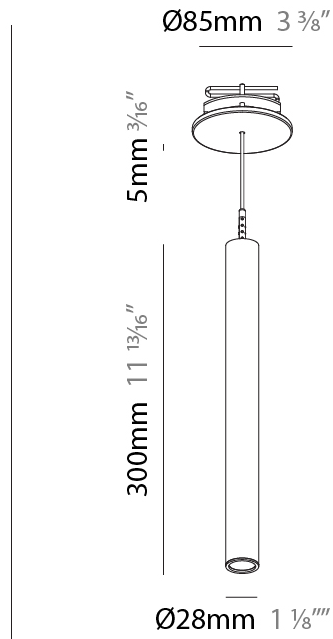

ELECTRICAL

Lamp Type: LED (Zhaga Standard)
Input Wattage (W): 6.6
Total Output Wattage (W): 6
Dimming: Tri-Mode (Non-Dimming and Phase Dimming (120Vac only) and 0-10V Dimming)
Driver Included: Yes
Driver Location: External
Driver Type: Constant Current - Universal
Driver Class: Class 2
Housing: ENCP3 w/Quick Connect
Input Voltage (V): 120 - 277
Constant Current (MA): 500

LED

Number of LEDs: 1
Color Temperature (°K): 2700 / 3000 / 4000
Max. Delivered Lumen (lm): 330 / 360 / 380
CRI: >90 CRI
Lamp Life (hrs): 50000
Upon Request: ***3500K available in minimum quantities (larger quantities upon request)

OPTICAL

Optic°: 24 / 32 / 58

RATINGS AND CERTIFICATIONS

Certified By: Certified for North American Standards

© 2026, T 1800-388-3382, F 416-247-9319, www.zaneen.com

Available for International specifications by adding 'INT' at the end of the existing Model #. For assistance on 'custom' specifications, contact zteam@zaneen.com. In a constant effort to supply the best product, we reserve the right to change specifications or materials without notice. The most recent specification sheets are found at zaneen.com