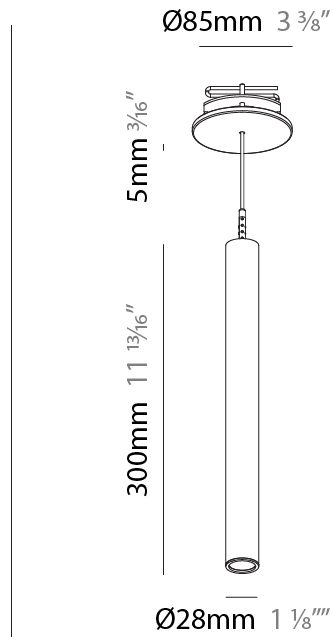

ELECTRICAL

Lamp Type: LED (Zhaga Standard)
Input Wattage (W): 6.6
Total Output Wattage (W): 6
Dimming: Tri-Mode (Non-Dimming and Phase Dimming (120Vac only) and 0-10V Dimming)
Driver Included: Yes
Driver Location: External
Driver Type: Constant Current - Universal
Driver Class: Class 2
Housing: ENCP3 w/Quick Connect
Input Voltage (V): 120 - 277
Constant Current (MA): 500

LED

Number of LEDs: 1
Color Temperature (°K): 2700 / 3000 / 4000
Max. Delivered Lumen (lm): 330 / 360 / 380
CRI: >90 CRI
Lamp Life (hrs): 50000
Upon Request: ***3500K available in minimum quantities (larger quantities upon request)

OPTICAL

Optic°: 24 / 32 / 58

RATINGS AND CERTIFICATIONS

Certified By: Certified for North American Standards

© 2026, T 1800-388-3382, F 416-247-9319, www.zaneen.com

Available for International specifications by adding 'INT' at the end of the existing Model #. For assistance on 'custom' specifications, contact zteam@zaneen.com. In a constant effort to supply the best product, we reserve the right to change specifications or materials without notice. The most recent specification sheets are found at zaneen.com