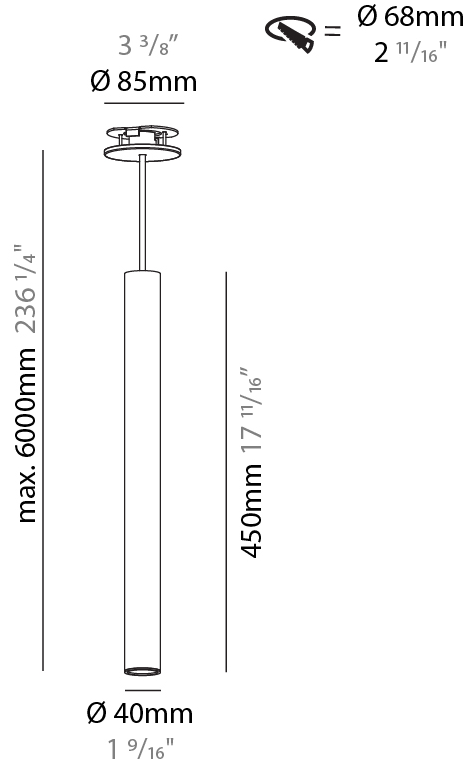

GENERAL

Series: Hangover
Subseries: Hangover Monopoint Recessed Canopy
Partner: Prolicht
Division: Architectural
Installation: Suspension
Product Type: Pendant
Mounting Location: Ceiling
Light Distribution: Direct

PHYSICAL

Shape: Cylinder
Diameter (mm): 40
Diameter (in): 1 9/16
Height (mm): 450
Height (in): 17 11/16
Max. Overall Height (mm): 2450
Max. Overall Height (in): 96 7/16
Diffuser: Shine Ring 0-6
Fixture Finish: SSR / BKV / CWI / CRY / HAB / UFT / ITA / RUA / FTG / MYG / LOD / PUS / FRO / FUP / KIA / POP / BLS / SPG / MEY / GOH / CHC / COM / ABZ / JAG / OBR / MOS / ROR
Fixture Material: Aluminum
Cable Details: 2000mm / 6000mm Cable in White / Black / Orange / Red
Cut-out Measurements: 68mm / 2 11/16"

ELECTRICAL

Lamp Type: LED (Zhaga Standard)
Input Wattage (W): 10.9
Total Output Wattage (W): 9
Dimming: Non-Dimmable
Driver Included: Yes
Driver Location: Integrated
Driver Type: Constant Current
Driver Class: Class 2
Input Voltage (V): 120
Constant Current (MA): 500
Upon Request: Remote: 0-10Vdc dimming / Phase dimming 120Vac

LED

Number of LEDs: 1
Color Temperature (°K): 2700 / 3000 / 4000
Max. Delivered Lumen (lm): 842
CRI: >90 CRI
Lamp Life (hrs): 50000
Upon Request: ***3500K available in minimum quantities (larger quantities upon request)

OPTICAL

Reflector°: 40 / 50

RATINGS AND CERTIFICATIONS

Certified By: Certified for North American Standards
IP rating: IP20