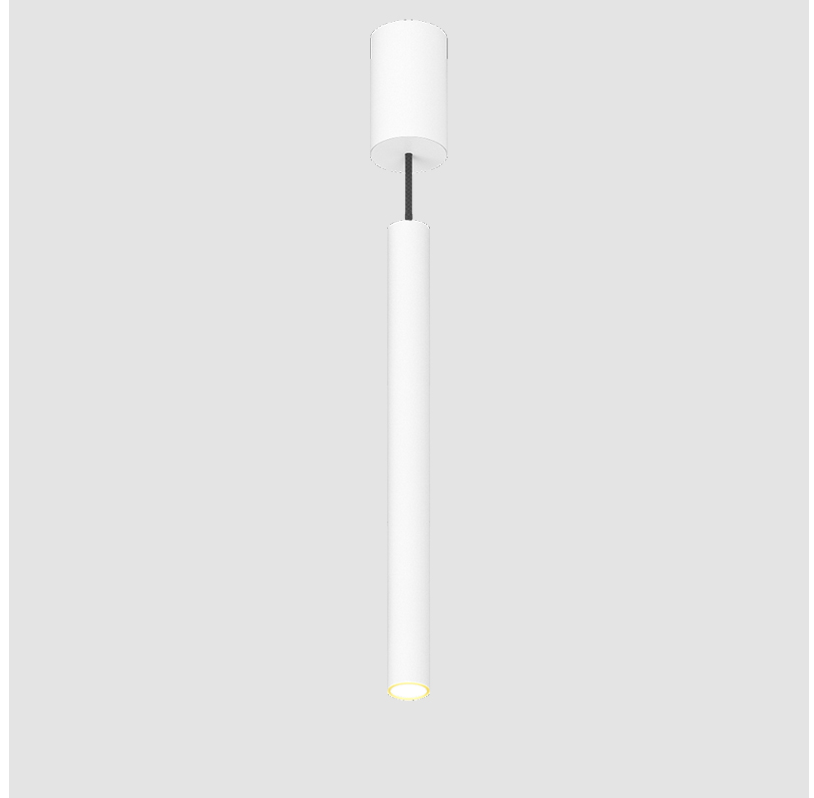

GENERAL

Series: Hangover
Subseries: Hangover Monopoint Surface Canopy
Partner: Prolicht
Division: Architectural
Installation: Suspension
Product Type: Pendant
Mounting Location: Ceiling
Light Distribution: Direct

PHYSICAL

Shape: Cylinder
Diameter (mm): 40
Diameter (in): 1 9/16
Height (mm): 450
Height (in): 17 13/16
Max. Overall Height (mm): 2450
Max. Overall Height (in): 96 7/16
Diffuser: Shine Ring 0-6
Fixture Finish: SSR / BKV / CWI / CRY / HAB / UFT / ITA / RUA / FTG / MYG / LOD / PUS / FRO / FUP / KIA / POP / BLS / SPG / MEY / GOH / CHC / COM / ABZ / JAG / OBR / MOS / ROR
Fixture Material: Aluminum
Cable Details: 2000mm / 6000mm Cable in White / Black / Orange / Red

ELECTRICAL

Lamp Type: LED (Zhaga Standard)
Input Wattage (W): 10.9
Total Output Wattage (W): 9
Dimming: Non-Dimmable
Driver Included: Yes
Driver Location: Integrated
Driver Type: Constant Current
Driver Class: Class 2
Housing: ENCP3
Input Voltage (V): 120
Constant Current (MA): 500
Upon Request: Remote: 0-10Vdc dimming / Phase dimming 120Vac

LED

Number of LEDs: 1
Color Temperature (°K): 2700 / 3000 / 4000
Max. Delivered Lumen (lm): 842
CRI: >90 CRI
Efficiency (%): 86
Lamp Life (hrs): 50000
Upon Request: ***3500K available in minimum quantities (larger quantities upon request)

OPTICAL

Reflector: 40 / 50

RATINGS AND CERTIFICATIONS

Certified By: Certified for North American Standards
IP rating: IP20