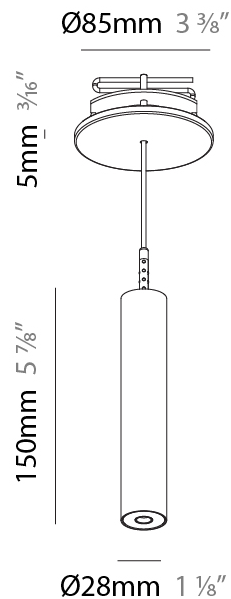

ELECTRICAL

Lamp Type: LED (Zhaga Standard)
Input Wattage (W): 6.6
Total Output Wattage (W): 6
Dimming: Tri-Mode (Non-Dimming and Phase Dimming (120Vac only) and 0-10V Dimming)
Driver Included: Yes
Driver Location: External
Driver Type: Constant Current - Universal
Driver Class: Class 2
Housing: ENCP3 w/Quick Connect
Input Voltage (V): 120 - 277
Constant Current (MA): 500

LED

Number of LEDs: 1
Color Temperature (°K): 2700 / 3000 / 4000
Max. Delivered Lumen (lm): 330 / 360 / 380
CRI: >90 CRI
Lamp Life (hrs): 50000
Upon Request: ***3500K available in minimum quantities (larger quantities upon request)

OPTICAL

Optic°: 24 / 32 / 34 / 55 / 58

RATINGS AND CERTIFICATIONS

Certified By: Certified for North American Standards
IP rating: IP20

Zaneen Group Inc. © 2026, T 1800-388-3382, F 416-247-9319, www.zaneen.com

Available for International specifications by adding 'INT' at the end of the existing Model #. For assistance on 'custom' specifications, contact zteam@zaneen.com. In a constant effort to supply the best product, we reserve the right to change specifications or materials without notice. The most recent specification sheets are found at zaneen.com