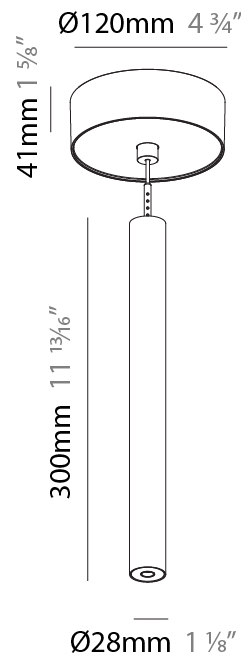

GENERAL

Series: Hangover
Subseries: Hangover Plug Monopoint Surface Canopy
Partner: Prolicht
Division: Architectural
Installation: Suspension
Product Type: Pendant
Mounting Location: Ceiling
Light Distribution: Direct

PHYSICAL

Shape: Cylinder
Diameter (mm): 28
Diameter (in): 1 1/8
Height (mm): 300
Height (in): 11 13/16
Max. Overall Height (mm): 2300
Max. Overall Height (in): 90 7/16
Weight (kg): 0.75
Weight (lbs): 1.65
Fixture Finish: SSR / BKV / CWI / CRY / HAB / UFT / ITA / RUA / FTG / MYG / LOD / PUS / FRO / FUP / KIA / POP / BLS / SPG / MEY / GOH / CHC / COM / ABZ / JAG / OBR / MOS / ROR
Fixture Material: Aluminum
Cable Details: 2000mm or 4000mm Black Cable

ELECTRICAL

Lamp Type: LED (Zhaga Standard)
Input Wattage (W): 6.6
Total Output Wattage (W): 6
Dimming: Tri-Mode (Non-Dimming and Phase Dimming (120Vac only) and 0-10V Dimming)
Driver Included: Yes
Driver Location: External
Driver Type: Integral LED Driver - Universal
Driver Class: Class 2
Housing: ENCP3 w/quick connect
Input Voltage (V): 120 - 277
Constant Current (MA): 500

LED

Number of LEDs: 1
Color Temperature (°K): 2700 / 3000 / 4000
Max. Delivered Lumen (lm): 330 / 360 / 380
CRI: >90 CRI
Efficiency (%): 86
Lamp Life (hrs): 50000
Upon Request: ***3500K available in minimum quantities (larger quantities upon request)

OPTICAL

Optic°: 24 / 32 / 34 / 55 / 58

RATINGS AND CERTIFICATIONS

Certified By: Certified for North American Standards
IP rating: IP20