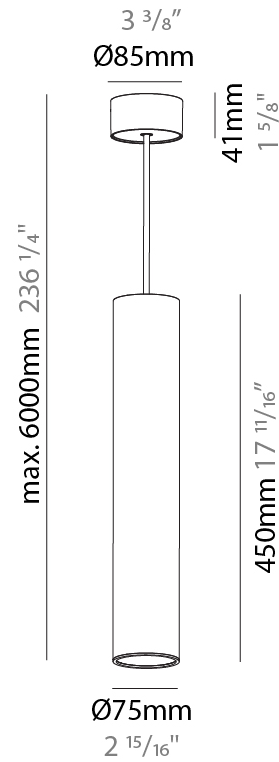

GENERAL

Series: Hangover
Subseries: Hangover Monopoint Surface Canopy
Partner: Prolicht
Division: Architectural
Installation: Suspension
Product Type: Pendant
Mounting Location: Ceiling
Light Distribution: Direct

PHYSICAL

Shape: Cylinder
Diameter (mm): 75
Diameter (in): 2 ¹⁵/₁₆
Height (mm): 450
Height (in): 17 ¹¹/₁₆
Max. Overall Height (mm): 2450
Max. Overall Height (in): 96 ⁷/₁₆
Diffuser: Shine Ring 0-6
Fixture Finish: SSR / BKV / CWI / CRY / HAB / UFT / ITA / RUA / FTG / MYG / LOD / PUS / FRO / FUP / KIA / POP / BLS / SPG / MEY / GOH / CHC / COM / ABZ / JAG / OBR / MOS / ROR
Fixture Material: Aluminum
Cable Details: 2000mm / 6000mm Cable in White / Black / Orange / Red

ELECTRICAL

Lamp Type: LED (Zhaga Standard)
Input Wattage (W): 20
Total Output Wattage (W): 18.9
Dimming: Non-Dimmable
Driver Included: Yes
Driver Location: Integrated
Driver Type: Constant Current
Driver Class: Class 2
Housing: ENCP3
Input Voltage (V): 120
Constant Current (MA): 500
Upon Request: Remote: 0-10Vdc dimming / Phase dimming 120Vac

LED

Number of LEDs: 1
Color Temperature (°K): 2700 / 3000 / 4000
Max. Delivered Lumen (lm): 1680
CRI: >90 CRI
Efficiency (%): 86
Lamp Life (hrs): 50000

OPTICAL

Reflector: 18 / 36 / 52

RATINGS AND CERTIFICATIONS

Certified By: Certified for North American Standards
IP rating: IP20