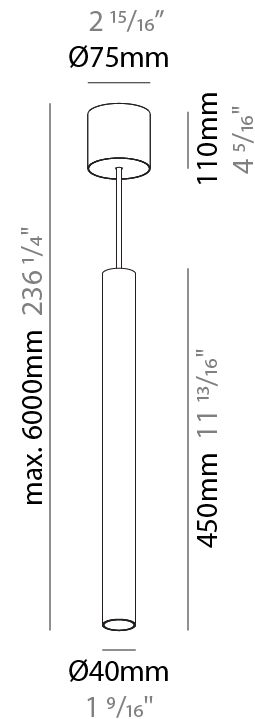

GENERAL

Series: Hangover
Subseries: Hangover Monopoint Surface Canopy
Partner: Prolicht
Division: Architectural
Installation: Suspension
Product Type: Pendant
Mounting Location: Ceiling
Light Distribution: Direct

PHYSICAL

Shape: Cylinder
Diameter (mm): 40
Diameter (in): 1 9/16
Height (mm): 450
Height (in): 17 13/16
Max. Overall Height (mm): 2450
Max. Overall Height (in): 96 7/16
Diffuser: Shine Ring 0-6
Fixture Finish: SSR / BKV / CWI / CRY / HAB / UFT / ITA / RUA / FTG / MYG / LOD / PUS / FRO / FUP / KIA / POP / BLS / SPG / MEY / GOH / CHC / COM / ABZ / JAG / OBR / MOS / ROR
Fixture Material: Aluminum
Cable Details: 2000mm / 6000mm Cable in White / Black / Orange / Red

ELECTRICAL

Lamp Type: LED (Zhaga Standard)
Input Wattage (W): 10.9
Total Output Wattage (W): 9
Dimming: Non-Dimmable
Driver Included: Yes
Driver Location: Integrated
Driver Type: Constant Current
Driver Class: Class 2
Housing: ENCP3
Input Voltage (V): 120
Constant Current (MA): 500
Upon Request: Remote: 0-10Vdc dimming / Phase dimming 120Vac

LED

Number of LEDs: 1
Color Temperature (°K): 2700 / 3000 / 4000
Max. Delivered Lumen (lm): 842
CRI: >90 CRI
Efficiency (%): 86
Lamp Life (hrs): 50000
Upon Request: ***3500K available in minimum quantities (larger quantities upon request)

OPTICAL

Reflector: 40 / 50

RATINGS AND CERTIFICATIONS

Certified By: Certified for North American Standards
IP rating: IP20