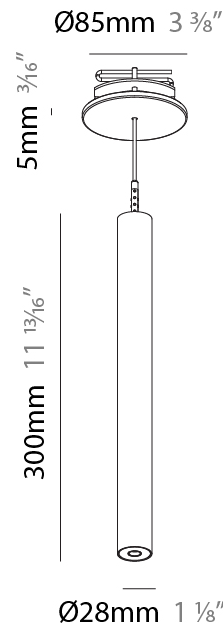

ELECTRICAL

Lamp Type: LED (Zhaga Standard)
Input Wattage (W): 6.6
Total Output Wattage (W): 6
Dimming: Tri-Mode (Non-Dimming and Phase Dimming (120Vac only) and 0-10V Dimming)
Driver Included: Yes
Driver Location: External
Driver Type: Constant Current - Universal
Driver Class: Class 2
Housing: ENCP3 w/Quick Connect
Input Voltage (V): 120 - 277
Constant Current (MA): 500

LED

Number of LEDs: 1
Color Temperature (°K): 2700 / 3000 / 4000
Max. Delivered Lumen (lm): 330 / 360 / 380
CRI: >90 CRI
Lamp Life (hrs): 50000
Upon Request: ***3500K available in minimum quantities (larger quantities upon request)

OPTICAL

Optic°: 24 / 32 / 34 / 55 / 58

RATINGS AND CERTIFICATIONS

Certified By: Certified for North American Standards
IP rating: IP20

Zaneen Group Inc. © 2026, T 1800-388-3382, F 416-247-9319, www.zaneen.com

Available for International specifications by adding 'INT' at the end of the existing Model #. For assistance on 'custom' specifications, contact zteam@zaneen.com. In a constant effort to supply the best product, we reserve the right to change specifications or materials without notice. The most recent specification sheets are found at zaneen.com