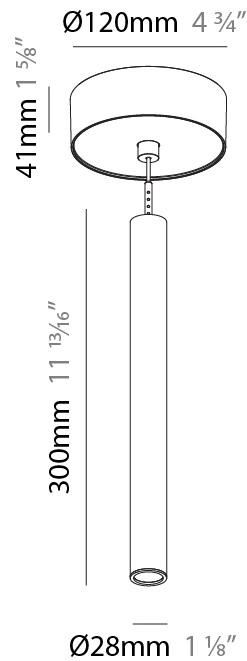

PHYSICAL

Shape: Cylinder
Diameter (mm): 28
Diameter (in): 1 1/8
Height (mm): 300
Height (in): 11 13/16
Max. Overall Height (mm): 2300
Max. Overall Height (in): 90 9/16
Weight (kg): 0.63
Weight (lbs): 1.39
Diffuser: Shine Ring - Opal / Yellow / Orange / Red / Blue / Green
Fixture Finish: SSR / BKV / CWI / CRY / HAB / UFT / ITA / RUA / FTG / MYG / LOD / PUS / FRO / FUP / KIA / POP / BLS / SPG / MEY / GOH / CHC / COM / ABZ / JAG / OBR / MOS / ROR
Fixture Material: Aluminum
Cable Details: 2000mm or 4000mm Black Cable

ELECTRICAL

Lamp Type: LED (Zhaga Standard)
Input Wattage (W): 6.6
Total Output Wattage (W): 6
Dimming: Tri-Mode (Non-Dimming and Phase Dimming (120Vac only) and 0-10V Dimming)
Driver Included: Yes
Driver Location: External
Driver Type: Constant Current - Universal
Driver Class: Class 2
Housing: ENCP3 w/quick connect
Input Voltage (V): 120 - 277
Constant Current (MA): 500

LED

Number of LEDs: 1
Color Temperature (°K): 2700 / 3000 / 4000
Max. Delivered Lumen (lm): 330 / 350 / 370
CRI: >90 CRI
Efficiency (%): 86
Lamp Life (hrs): 50000
Upon Request: ***3500K available in minimum quantities (larger quantities upon request)

OPTICAL

Optic°: 24 / 32 / 58

RATINGS AND CERTIFICATIONS

Certified By: Certified for North American Standards
IP rating: IP20