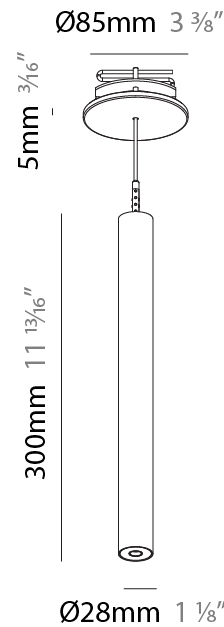

ELECTRICAL

Lamp Type: LED (Zhaga Standard)
Input Wattage (W): 6.6
Total Output Wattage (W): 6
Dimming: Tri-Mode (Non-Dimming and Phase Dimming (120Vac only) and 0-10V Dimming)
Driver Included: Yes
Driver Location: External
Driver Type: Constant Current - Universal
Driver Class: Class 2
Housing: ENCP3 w/Quick Connect
Input Voltage (V): 120 - 277
Constant Current (MA): 500

LED

Number of LEDs: 1
Color Temperature (°K): 2700 / 3000 / 4000
Max. Delivered Lumen (lm): 330 / 360 / 380
CRI: >90 CRI
Lamp Life (hrs): 50000
Upon Request: ***3500K available in minimum quantities (larger quantities upon request)

OPTICAL

Optic°: 24 / 32 / 34 / 55 / 58

RATINGS AND CERTIFICATIONS

Certified By: Certified for North American Standards
IP rating: IP20

Zaneen Group Inc. © 2026, T 1800-388-3382, F 416-247-9319, www.zaneen.com

Available for International specifications by adding 'INT' at the end of the existing Model #. For assistance on 'custom' specifications, contact zteam@zaneen.com. In a constant effort to supply the best product, we reserve the right to change specifications or materials without notice. The most recent specification sheets are found at zaneen.com