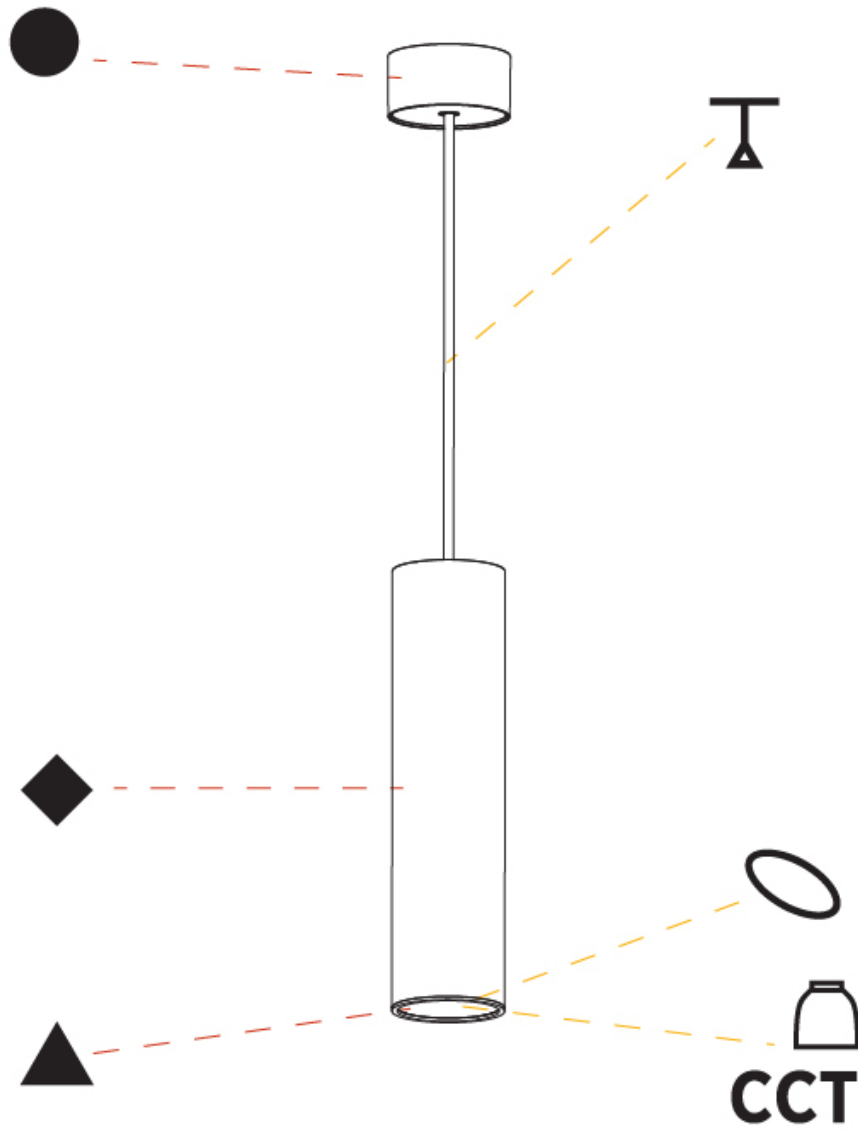

HANGOVER MONOPOINT SURFACE CANOPY SUSPENSION

A300166-

PROJECT
TYPE
SPECIFIER
QUANTITY
DATE

A