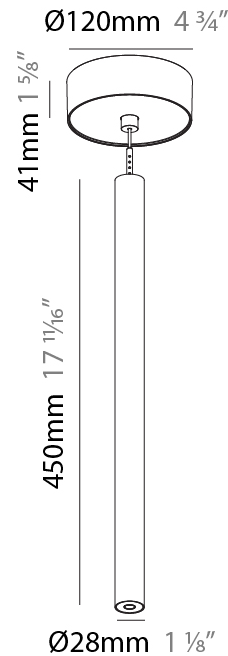

GENERAL

Series: Hangover
Subseries: Hangover Plug Monopoint Surface Canopy
Partner: Prolicht
Division: Architectural
Installation: Suspension
Product Type: Pendant
Mounting Location: Ceiling
Light Distribution: Direct

PHYSICAL

Shape: Cylinder
Diameter (mm): 28
Diameter (in): 1 1/8
Height (mm): 450
Height (in): 17 11/16
Max. Overall Height (mm): 2450
Max. Overall Height (in): 96 7/16
Weight (kg): 0.504
Weight (lbs): 1.11
Fixture Finish: SSR / BKV / CWI / CRY / HAB / UFT / ITA / RUA / FTG / MYG / LOD / PUS / FRO / FUP / KIA / POP / BLS / SPG / MEY / GOH / CHC / COM / ABZ / JAG / OBR / MOS / ROR
Fixture Material: Aluminum
Cable Details: 2000mm or 4000mm Black Cable

ELECTRICAL

Lamp Type: LED (Zhaga Standard)
Input Wattage (W): 6.6
Total Output Wattage (W): 6
Dimming: Tri-Mode (Non-Dimming and Phase Dimming (120Vac only) and 0-10V Dimming)
Driver Included: Yes
Driver Location: External
Driver Type: Constant Current - Universal
Driver Class: Class 2
Housing: ENCP3 w/quick connect
Input Voltage (V): 120 - 277
Constant Current (MA): 500

LED

Number of LEDs: 1
Color Temperature (°K): 2700 / 3000 / 4000
Max. Delivered Lumen (lm): 330 / 360 / 380
CRI: >90 CRI
Lamp Life (hrs): 50000
Upon Request: ***3500K available in minimum quantities (larger quantities upon request)

OPTICAL

Optic°: 24 / 32 / 34 / 55 / 58

RATINGS AND CERTIFICATIONS

Certified By: Certified for North American Standards
IP rating: IP20