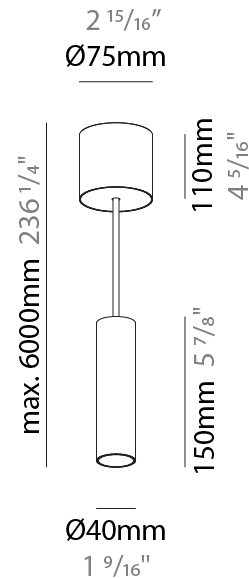

GENERAL

Series: Hangover
Subseries: Hangover Monopoint Surface Canopy
Partner: Prolicht
Division: Architectural
Installation: Suspension
Product Type: Pendant
Mounting Location: Ceiling
Light Distribution: Direct

PHYSICAL

Shape: Cylinder
Diameter (mm): 40
Diameter (in): 1 9/16
Height (mm): 150
Height (in): 5 7/8
Max. Overall Height (mm): 2150
Max. Overall Height (in): 84 5/8
Weight (kg): 0.75
Weight (lbs): 1.65
Diffuser: Shine Ring 0-6
Fixture Finish: SSR / BKV / CWI / CRY / HAB / UFT / ITA / RUA / FTG / MYG / LOD / PUS / FRO / FUP / KIA / POP / BLS / SPG / MEY / GOH / CHC / COM / ABZ / JAG / OBR / MOS / ROR
Fixture Material: Aluminum
Cable Details: 2000mm / 6000mm Cable in White / Black / Orange / Red

ELECTRICAL

Lamp Type: LED (Zhaga Standard)
Input Wattage (W): 10.9
Total Output Wattage (W): 9
Dimming: Non-Dimmable
Driver Included: Yes
Driver Location: Integrated
Driver Type: Constant Current
Driver Class: Class 2
Input Voltage (V): 120
Constant Current (MA): 500
Upon Request: Remote: 0-10Vdc dimming / Phase dimming 120Vac

LED

Number of LEDs: 1
Color Temperature (°K): 2700 / 3000 / 4000
Max. Delivered Lumen (lm): 842
CRI: >90 CRI
Lamp Life (hrs): 50000

OPTICAL

Reflector: 40 / 50

RATINGS AND CERTIFICATIONS

Certified By: Certified for North American Standards
IP rating: IP20