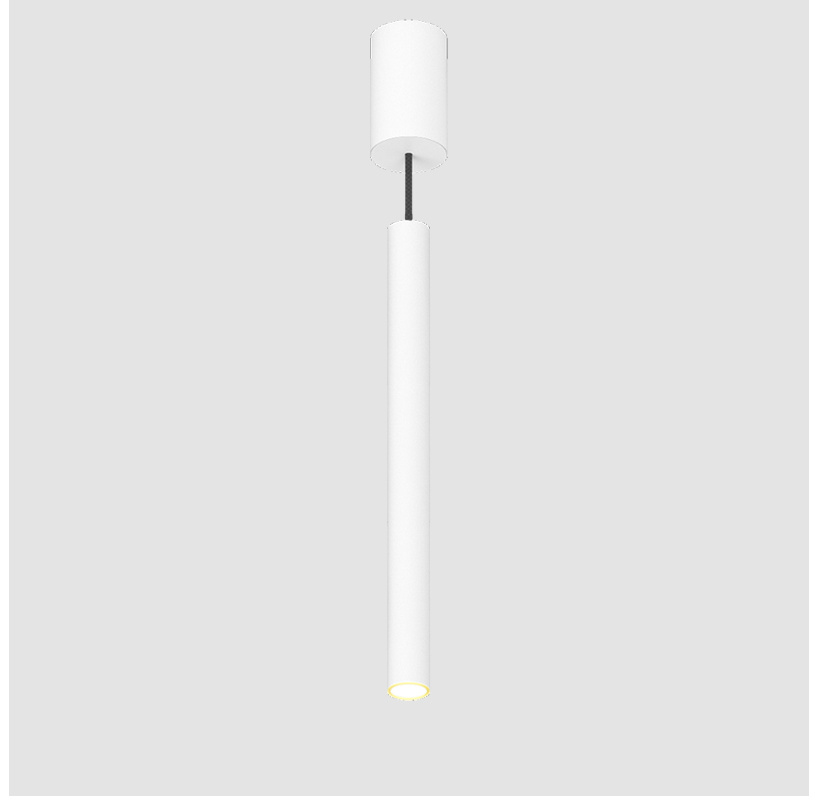

GENERAL

Series: Hangover
Subseries: Hangover Monopoint Surface Canopy
Partner: Prolicht
Division: Architectural
Installation: Suspension
Product Type: Pendant
Mounting Location: Ceiling
Light Distribution: Direct

PHYSICAL

Shape: Cylinder
Diameter (mm): 40
Diameter (in): 1 ⁹/₁₆
Height (mm): 450
Height (in): 17 ¹³/₁₆
Max. Overall Height (mm): 2450
Max. Overall Height (in): 96 ⁷/₁₆
Diffuser: Shine Ring 0-6
Fixture Finish: SSR / BKV / CWI / CRY / HAB / UFT / ITA / RUA / FTG / MYG / LOD / PUS / FRO / FUP / KIA / POP / BLS / SPG / MEY / GOH / CHC / COM / ABZ / JAG / OBR / MOS / ROR
Fixture Material: Aluminum
Cable Details: 2000mm / 6000mm Cable in White / Black / Orange / Red

ELECTRICAL

Lamp Type: LED (Zhaga Standard)
Input Wattage (W): 10.9
Total Output Wattage (W): 9
Dimming: Non-Dimmable
Driver Included: Yes
Driver Location: Integrated
Driver Type: Constant Current
Driver Class: Class 2
Housing: ENCP3
Input Voltage (V): 120
Constant Current (mA): 500
Upon Request: Remote: 0-10Vdc dimming / Phase dimming 120Vac

LED

Number of LEDs: 1
Color Temperature (°K): 2700 / 3000 / 4000
Max. Delivered Lumen (lm): 842
CRI: >90 CRI
Efficiency (%): 86
Lamp Life (hrs): 50000
Upon Request: ***3500K available in minimum quantities (larger quantities upon request)

OPTICAL

Reflector: 40 / 50

RATINGS AND CERTIFICATIONS

Certified By: Certified for North American Standards
IP rating: IP20