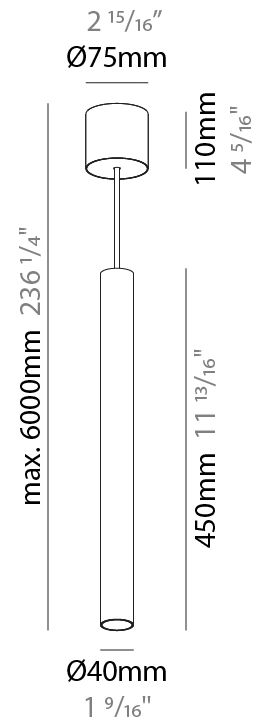

GENERAL

Series: Hangover
Subseries: Hangover Monopoint Surface Canopy
Partner: Prolicht
Division: Architectural
Installation: Suspension
Product Type: Pendant
Mounting Location: Ceiling
Light Distribution: Direct

PHYSICAL

Shape: Cylinder
Diameter (mm): 40
Diameter (in): 1 ⁹/₁₆
Height (mm): 450
Height (in): 17 ¹³/₁₆
Max. Overall Height (mm): 2450
Max. Overall Height (in): 96 ⁷/₁₆
Diffuser: Shine Ring 0-6
Fixture Finish: SSR / BKV / CWI / CRY / HAB / UFT / ITA / RUA / FTG / MYG / LOD / PUS / FRO / FUP / KIA / POP / BLS / SPG / MEY / GOH / CHC / COM / ABZ / JAG / OBR / MOS / ROR
Fixture Material: Aluminum
Cable Details: 2000mm / 6000mm Cable in White / Black / Orange / Red

ELECTRICAL

Lamp Type: LED (Zhaga Standard)
Input Wattage (W): 10.9
Total Output Wattage (W): 9
Dimming: Non-Dimmable
Driver Included: Yes
Driver Location: Integrated
Driver Type: Constant Current
Driver Class: Class 2
Housing: ENCP3
Input Voltage (V): 120
Constant Current (mA): 500
Upon Request: Remote: 0-10Vdc dimming / Phase dimming 120Vac

LED

Number of LEDs: 1
Color Temperature (°K): 2700 / 3000 / 4000
Max. Delivered Lumen (lm): 842
CRI: >90 CRI
Efficiency (%): 86
Lamp Life (hrs): 50000
Upon Request: ***3500K available in minimum quantities (larger quantities upon request)

OPTICAL

Reflector: 40 / 50

RATINGS AND CERTIFICATIONS

Certified By: Certified for North American Standards
IP rating: IP20