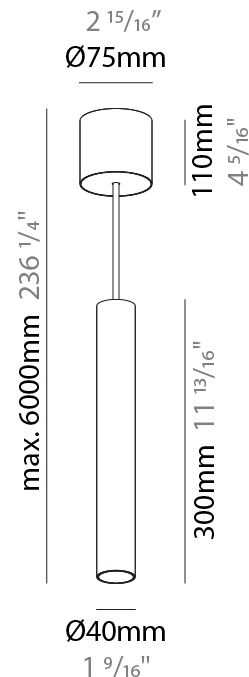

GENERAL

Series: Hangover
Subseries: Hangover Monopoint Surface Canopy
Partner: Prolicht
Division: Architectural
Installation: Suspension
Product Type: Pendant
Mounting Location: Ceiling
Light Distribution: Direct

PHYSICAL

Shape: Cylinder
Diameter (mm): 40
Diameter (in): 1 9/16
Height (mm): 300
Height (in): 11 13/16
Max. Overall Height (mm): 2300
Max. Overall Height (in): 90 9/16
Diffuser: Shine Ring 0-6
Fixture Finish: SSR / BKV / CWI / CRY / HAB / UFT / ITA / RUA / FTG / MYG / LOD / PUS / FRO / FUP / KIA / POP / BLS / SPG / MEY / GOH / CHC / COM / ABZ / JAG / OBR / MOS / ROR
Fixture Material: Aluminum
Cable Details: 2000mm / 6000mm Cable in White / Black / Orange / Red

ELECTRICAL

Lamp Type: LED (Zhaga Standard)
Input Wattage (W): 10.9
Total Output Wattage (W): 9
Dimming: Non-Dimmable
Driver Included: Yes
Driver Location: Integrated
Driver Type: Constant Current
Driver Class: Class 2
Input Voltage (V): 120
Constant Current (MA): 500
Upon Request: Remote: 0-10Vdc dimming / Phase dimming 120Vac

LED

Number of LEDs: 1
Color Temperature (°K): 2700 / 3000 / 4000
Max. Delivered Lumen (lm): 842
CRI: >90 CRI
Efficiency (%): 86
Lamp Life (hrs): 50000
Upon Request: ***3500K available in minimum quantities (larger quantities upon request)

OPTICAL

Reflector°: 40 / 50

RATINGS AND CERTIFICATIONS

Certified By: Certified for North American Standards
IP rating: IP20