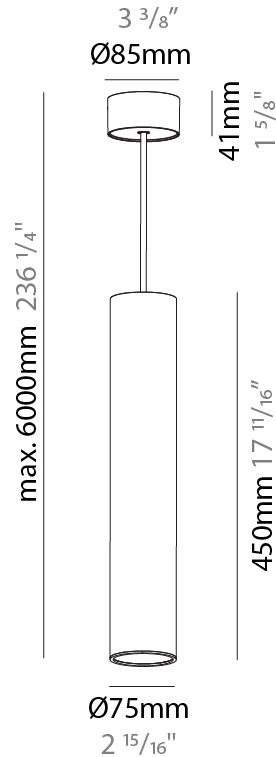

GENERAL

Series: Hangover
Subseries: Hangover Monopoint Surface Canopy
Partner: Prolicht
Division: Architectural
Installation: Suspension
Product Type: Pendant
Mounting Location: Ceiling
Light Distribution: Direct

PHYSICAL

Shape: Cylinder
Diameter (mm): 75
Diameter (in): 2 ¹⁵/₁₆
Height (mm): 450
Height (in): 17 ¹¹/₁₆
Max. Overall Height (mm): 2450
Max. Overall Height (in): 96 ⁷/₁₆
Diffuser: Shine Ring 0-6
Fixture Finish: SSR / BKV / CWI / CRY / HAB / UFT / ITA / RUA / FTG / MYG / LOD / PUS / FRO / FUP / KIA / POP / BLS / SPG / MEY / GOH / CHC / COM / ABZ / JAG / OBR / MOS / ROR
Fixture Material: Aluminum
Cable Details: 2000mm / 6000mm Cable in White / Black / Orange / Red

ELECTRICAL

Lamp Type: LED (Zhaga Standard)
Input Wattage (W): 20
Total Output Wattage (W): 18.9
Dimming: Non-Dimmable
Driver Included: Yes
Driver Location: Integrated
Driver Type: Constant Current
Driver Class: Class 2
Housing: ENCP3
Input Voltage (V): 120
Constant Current (MA): 500
Upon Request: Remote: 0-10Vdc dimming / Phase dimming 120Vac

LED

Number of LEDs: 1
Color Temperature (°K): 2700 / 3000 / 4000
Max. Delivered Lumen (lm): 1680
CRI: >90 CRI
Efficiency (%): 86
Lamp Life (hrs): 50000

OPTICAL

Reflector: 18 / 36 / 52

RATINGS AND CERTIFICATIONS

Certified By: Certified for North American Standards
IP rating: IP20