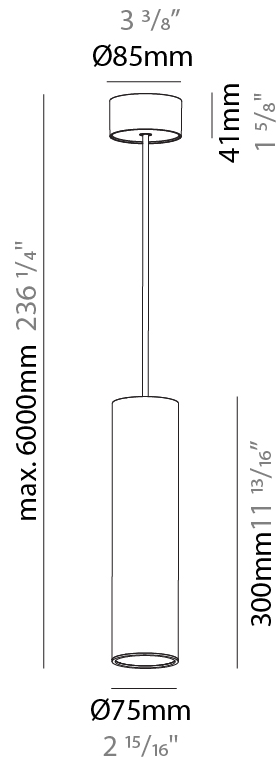

GENERAL

Series: Hangover
Subseries: Hangover Monopoint Surface Canopy
Partner: Prolicht
Division: Architectural
Installation: Suspension
Product Type: Pendant
Mounting Location: Ceiling
Light Distribution: Direct

PHYSICAL

Shape: Cylinder
Diameter (mm): 75
Diameter (in): 2 15/16
Height (mm): 300
Height (in): 11 13/16
Max. Overall Height (mm): 2300
Max. Overall Height (in): 90 9/16
Diffuser: Shine Ring 0-6
Fixture Finish: SSR / BKV / CWI / CRY / HAB / UFT / ITA / RUA / FTG / MYG / LOD / PUS / FRO / FUP / KIA / POP / BLS / SPG / MEY / GOH / CHC / COM / ABZ / JAG / OBR / MOS / ROR
Fixture Material: Aluminum
Cable Details: 2000mm / 6000mm Cable in White / Black / Orange / Red

ELECTRICAL

Lamp Type: LED (Zhaga Standard)
Input Wattage (W): 10.9
Total Output Wattage (W): 9
Dimming: Non-Dimmable
Driver Included: Yes
Driver Location: Integrated
Driver Type: Constant Current
Driver Class: Class 2
Housing: ENCP3
Input Voltage (V): 120
Constant Current (mA): 500
Upon Request: Remote: 0-10Vdc dimming / Phase dimming 120Vac

LED

Number of LEDs: 1
Color Temperature (°K): 2700 / 3000 / 4000
Max. Delivered Lumen (lm): 923
CRI: >90 CRI
Efficiency (%): 86
Lamp Life (hrs): 50000

OPTICAL

Reflector: 18 / 36 / 52

RATINGS AND CERTIFICATIONS

Certified By: Certified for North American Standards
IP rating: IP20