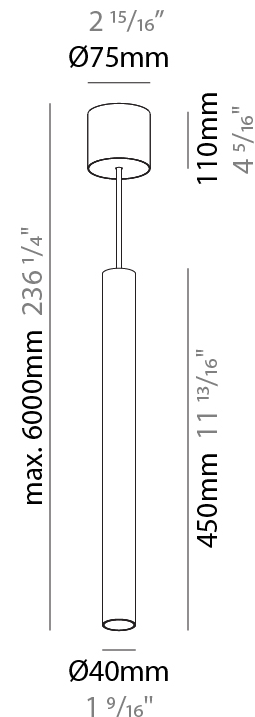

GENERAL

Series: Hangover
Subseries: Hangover Monopoint Surface Canopy
Partner: Prolicht
Division: Architectural
Installation: Suspension
Product Type: Pendant
Mounting Location: Ceiling
Light Distribution: Direct

PHYSICAL

Shape: Cylinder
Diameter (mm): 40
Diameter (in): 1 9/16
Height (mm): 450
Height (in): 17 13/16
Max. Overall Height (mm): 2450
Max. Overall Height (in): 96 7/16
Diffuser: Shine Ring 0-6
Fixture Finish: SSR / BKV / CWI / CRY / HAB / UFT / ITA / RUA / FTG / MYG / LOD / PUS / FRO / FUP / KIA / POP / BLS / SPG / MEY / GOH / CHC / COM / ABZ / JAG / OBR / MOS / ROR
Fixture Material: Aluminum
Cable Details: 2000mm / 6000mm Cable in White / Black / Orange / Red

ELECTRICAL

Lamp Type: LED (Zhaga Standard)
Input Wattage (W): 10.9
Total Output Wattage (W): 9
Dimming: Non-Dimmable
Driver Included: Yes
Driver Location: Integrated
Driver Type: Constant Current
Driver Class: Class 2
Housing: ENCP3
Input Voltage (V): 120
Constant Current (MA): 500
Upon Request: Remote: 0-10Vdc dimming / Phase dimming 120Vac

LED

Number of LEDs: 1
Color Temperature (°K): 2700 / 3000 / 4000
Max. Delivered Lumen (lm): 842
CRI: >90 CRI
Efficiency (%): 86
Lamp Life (hrs): 50000
Upon Request: ***3500K available in minimum quantities (larger quantities upon request)

OPTICAL

Reflector: 40 / 50

RATINGS AND CERTIFICATIONS

Certified By: Certified for North American Standards
IP rating: IP20