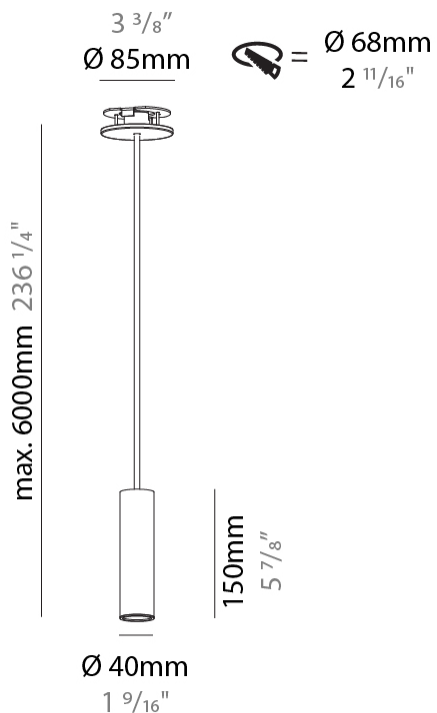

PHYSICAL

Shape: Cylinder
Diameter (mm): 40
Diameter (in): 1 9/16
Height (mm): 150
Height (in): 5 7/8
Max. Overall Height (mm): 2150
Max. Overall Height (in): 84 5/8
Min. Recessing Depth (mm): 75
Min. Recessing Depth (in): 2 15/16
Weight (kg): 0.389
Weight (lbs): 0.856
Diffuser: Shine Ring 0-6
Fixture Finish: SSR / BKV / CWI / CRY / HAB / UFT / ITA / RUA / FTG / MYG / LOD / PUS / FRO / FUP / KIA / POP / BLS / SPG / MEY / GOH / CHC / COM / ABZ / JAG / OBR / MOS / ROR
Fixture Material: Aluminum
Cable Details: 2000mm / 6000mm Cable in White / Black / Orange / Red
Cut-out Measurements: 68mm / 2 11/16"

ELECTRICAL

Lamp Type: LED (Zhaga Standard)
Input Wattage (W): 10.9
Total Output Wattage (W): 9
Dimming: Non-Dimmable
Driver Included: Yes
Driver Location: External
Driver Type: Constant Current
Driver Class: Class 2
Input Voltage (V): 120
Constant Current (MA): 500
Upon Request: Remote: 0-10Vdc dimming / Phase dimming 120Vac

LED

Number of LEDs: 1
Color Temperature (°K): 2700 / 3000 / 4000
Max. Delivered Lumen (lm): 842
CRI: >90 CRI
Lamp Life (hrs): 50000
Upon Request: ***3500K available in minimum quantities (larger quantities upon request)

OPTICAL

Reflector: 40 / 50

RATINGS AND CERTIFICATIONS

Certified By: Certified for North American Standards
IP Rating: IP20
© 2026, T 1800-388-3382, F 416-247-9319, www.zaneen.com