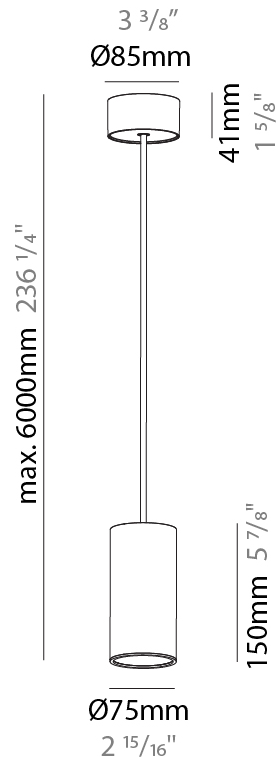

GENERAL

Series: Hangover
Subseries: Hangover Monopoint Surface Canopy
Partner: Prolicht
Division: Architectural
Installation: Suspension
Product Type: Pendant
Mounting Location: Ceiling
Light Distribution: Direct

PHYSICAL

Shape: Cylinder
Diameter (mm): 75
Diameter (in): 2 15/16
Height (mm): 150
Height (in): 5 7/8
Max. Overall Height (mm): 2150
Max. Overall Height (in): 84 5/8
Diffuser: Shine Ring 0-6
Fixture Finish: SSR / BKV / CWI / CRY / HAB / UFT / ITA / RUA / FTG / MYG / LOD / PUS / FRO / FUP / KIA / POP / BLS / SPG / MEY / GOH / CHC / COM / ABZ / JAG / OBR / MOS / ROR
Fixture Material: Aluminum
Cable Details: 2000mm / 6000mm Cable in White / Black / Orange / Red

ELECTRICAL

Lamp Type: LED (Zhaga Standard)
Input Wattage (W): 10.95
Total Output Wattage (W): 9.18
Dimming: Non-Dimmable
Driver Included: Yes
Driver Location: Integrated
Driver Type: Constant Current
Driver Class: Class 2
Input Voltage (V): 120
Constant Current (mA): 500
Upon Request: Remote: 0-10Vdc dimming / Phase dimming 120Vac / Non-dimming 120/277Vac

LED

Number of LEDs: 1
Color Temperature (°K): 2700 / 3000 / 4000
Max. Delivered Lumen (lm): 923
CRI: >90 CRI
Efficiency (%): 86
Lamp Life (hrs): 50000

OPTICAL

Reflector°: 18 / 36 / 52

RATINGS AND CERTIFICATIONS

Certified By: Certified for North American Standards
IP rating: IP20