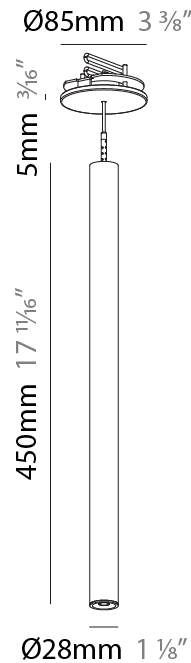

ELECTRICAL

Lamp Type: LED (Zhaga Standard)
Input Wattage (W): 6.4
Total Output Wattage (W): 6
Dimming: Tri-Mode (Non-Dimming and Phase Dimming (120Vac only) and 0-10V Dimming)
Driver Included: Yes
Driver Location: External
Driver Type: Constant Current - Universal
Driver Class: Class 2
Housing: ENCP3 w/Quick Connect
Input Voltage (V): 120 - 277
Constant Current (MA): 500

LED

Number of LEDs: 1
Color Temperature (°K): 2700 / 3000 / 3500 / 4000
Max. Delivered Lumen (lm): Max 381 / 404 / 426 / 438
Nominal Lumen (lm): 460 / 487 / 514 / 528
CRI: >90 CRI
Lamp Life (hrs): 50000

OPTICAL

Reflector°: 20 / 26 / 56

RATINGS AND CERTIFICATIONS

Certified By: CSA Certified to UL and CSA Standards

© 2026, T 1800-388-3382, F 416-247-9319, www.zaneen.com

Available for International specifications by adding 'INT' at the end of the existing Model #. For assistance on 'custom' specifications, contact zteam@zaneen.com. In a constant effort to supply the best product, we reserve the right to change specifications or materials without notice. The most recent specification sheets are found at zaneen.com