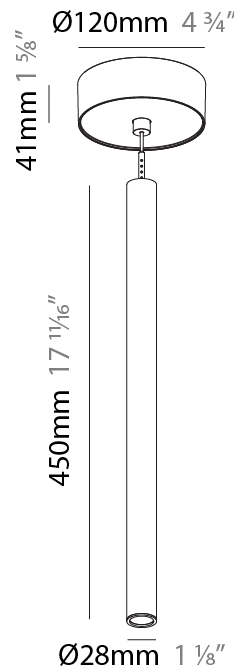

#### PHYSICAL

Shape: Cylinder  
 Diameter (mm): 28  
 Diameter (in): 1 1/8  
 Height (mm): 450  
 Height (in): 17 11/16  
 Max. Overall Height (mm): 2450  
 Max. Overall Height (in): 96 7/16  
 Weight (kg): 0.504  
 Weight (lbs): 1.11  
 Fixture Finish: SSR / BKV / CWI / CRY / HAB / UFT / ITA / RUA / FTG / MYG / LOD / PUS / FRO / FUP / KIA / POP / BLS / SPG / MEY / GOH / CHC / COM / ABZ / JAG / OBR / MOS / ROR  
 Fixture Material: Aluminum  
 Cable Details: 2000mm or 4000mm Black Cable

#### OPTICAL

Optic°: 24 / 32 / 34 / 55 / 58

#### PHYSICAL

|   |
|---|
| Shape: Cylinder   |
| Diameter (mm): 28   |
| Diameter (in): 1 1/8"   |
| Height (mm): 450  |
| Height (in): 17 11/16"  |
| Max. Overall Height (mm): 2450  |
| Max. Overall Height (in): 96 7/16"  |
| Weight (kg): 0.64   |
| Weight (lbs): 1.41  |
| Diffuser: Shine Ring - Opal / Yellow / Orange / Red / Blue / Green  |
| Fixture Finish: SSR / BKV / CWI / CRY / HAB / UFT / ITA / RUA / FTG / MYG / LOD / PUS / FRO / FUP / KIA / POP / BLS / SPG / MEY / GOH / CHC / COM / ABZ / JAG / OBR / MOS / ROR |
| Fixture Material: Aluminum  |
| Cable Details: 2000mm or 4000mm Black Cable   |

#### OPTICAL

|                      |
|----------------------|
| Optic°: 24 / 32 / 58 |
|----------------------|