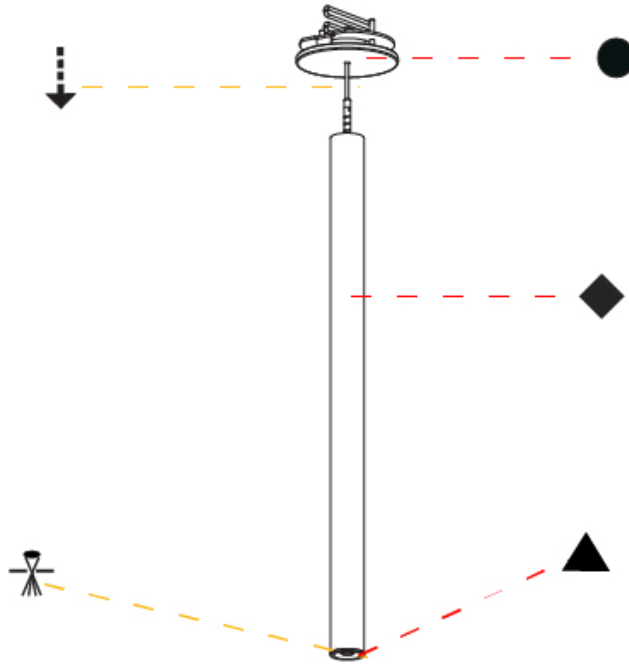

## HANGOVER PLUG MONOPOINT RECESSED CANOPY SUSPENSION

A30841-

PROJECT \_\_\_\_\_

TYPE \_\_\_\_\_

SPECIFIER \_\_\_\_\_

QUANTITY \_\_\_\_\_

DATE \_\_\_\_\_

A