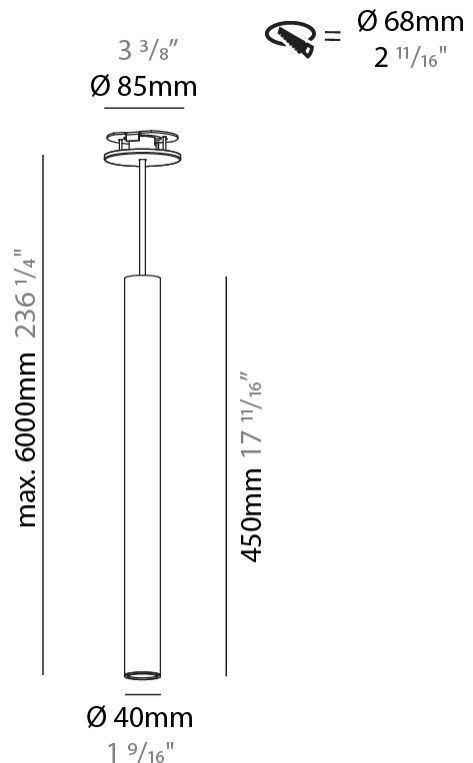

GENERAL

Series: Hangover
Subseries: Hangover Monopoint Recessed Canopy
Partner: Prolicht
Division: Architectural
Installation: Suspension
Product Type: Pendant
Mounting Location: Ceiling
Light Distribution: Direct

PHYSICAL

Shape: Cylinder
Diameter (mm): 40
Diameter (in): 1 9/16
Height (mm): 450
Height (in): 17 11/16
Max. Overall Height (mm): 2450
Max. Overall Height (in): 96 7/16
Diffuser: Shine Ring 0-6
Fixture Finish: SSR / BKV / CWI / CRY / HAB / UFT / ITA / RUA / FTG / MYG / LOD / PUS / FRO / FUP / KIA / POP / BLS / SPG / MEY / GOH / CHC / COM / ABZ / JAG / OBR / MOS / ROR
Fixture Material: Aluminum
Cable Details: 2000mm / 6000mm Cable in White / Black / Orange / Red
Cut-out Measurements: 68mm / 2 11/16"

ELECTRICAL

Lamp Type: LED (Zhaga Standard)
Input Wattage (W): 10.9
Total Output Wattage (W): 9
Dimming: Non-Dimmable
Driver Included: Yes
Driver Location: Integrated
Driver Type: Constant Current
Driver Class: Class 2
Input Voltage (V): 120
Constant Current (MA): 500
Upon Request: Remote: 0-10Vdc dimming / Phase dimming 120Vac

LED

Number of LEDs: 1
Color Temperature (°K): 2700 / 3000 / 4000
Max. Delivered Lumen (lm): 842
CRI: >90 CRI
Lamp Life (hrs): 50000
Upon Request: ***3500K available in minimum quantities (larger quantities upon request)

OPTICAL

Reflector°: 40 / 50

RATINGS AND CERTIFICATIONS

Certified By: Certified for North American Standards
IP rating: IP20