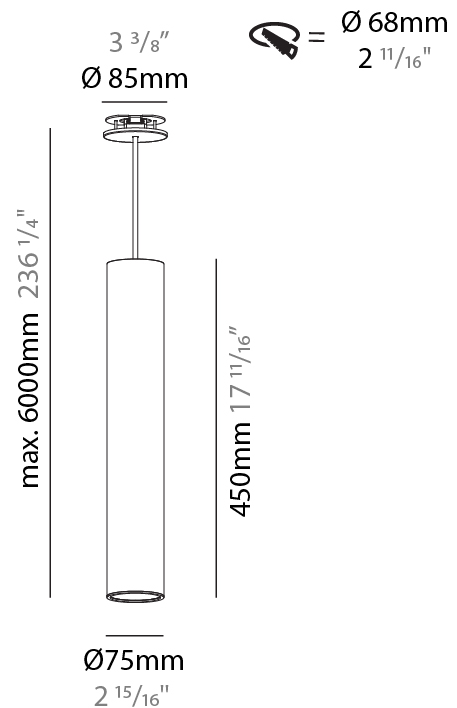

PHYSICAL

Shape: Cylinder
Diameter (mm): 75
Diameter (in): 2 ¹⁵/₁₆
Height (mm): 450
Height (in): 17 ¹¹/₁₆
Max. Overall Height (mm): 2450
Max. Overall Height (in): 96 ⁷/₁₆
Diffuser: Shine Ring 0-6
Fixture Finish: SSR / BKV / CWI / CRY / HAB / UFT / ITA / RUA / FTG / MYG / LOD / PUS / FRO / FUP / KIA / POP / BLS / SPG / MEY / GOH / CHC / COM / ABZ / JAG / OBR / MOS / ROR
Fixture Material: Aluminum
Cable Details: 2000mm / 4000mm Cable in White / Black / Orange / Red
Cut-out Measurements: 68mm / 2 11/16"

ELECTRICAL

Lamp Type: LED (Zhaga Standard)
Input Wattage (W): 20
Total Output Wattage (W): 18.2
Dimming: Non-Dimming / Phase Dimming (120vac Only)
Driver Included: Yes
Driver Location: Integrated
Driver Type: Constant Current - Universal
Driver Class: Class 2
Input Voltage (V): 120 - 277
Constant Current (mA): 500
Upon Request: (Not included - see components) Remote: 0-10Vdc dimming

LED

Number of LEDs: 1
Color Temperature (°K): 2700 / 3000 / 4000
Max. Delivered Lumen (lm): 1512 / 1568 / 1680
Nominal Lumen (lm): 1782 / 1848 / 1981
CRI: >90 CRI
Lamp Life (hrs): 50000
Upon Request: ***3500K available in minimum quantities (larger quantities upon request)

OPTICAL

Reflector: 18 / 36 / 52

RATINGS AND CERTIFICATIONS

Certified By: Certified for North American Standards
IP rating: IP20