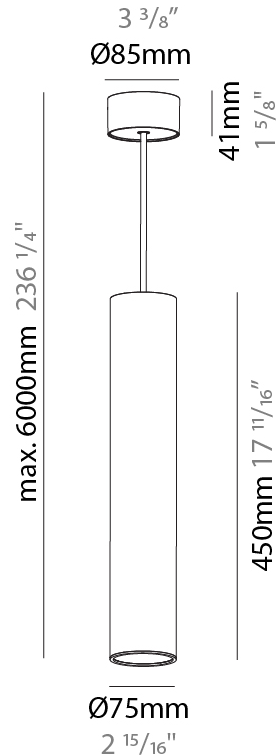

GENERAL

Series: Hangover
Subseries: Hangover Monopoint Surface Canopy
Partner: Prolicht
Division: Architectural
Installation: Suspension
Product Type: Pendant
Mounting Location: Ceiling
Light Distribution: Direct

PHYSICAL

Shape: Cylinder
Diameter (mm): 75
Diameter (in): 2 ¹⁵/₁₆
Height (mm): 450
Height (in): 17 ¹¹/₁₆
Max. Overall Height (mm): 2450
Max. Overall Height (in): 96 ⁷/₁₆
Diffuser: Shine Ring 0-6
Fixture Finish: SSR / BKV / CWI / CRY / HAB / UFT / ITA / RUA / FTG / MYG / LOD / PUS / FRO / FUP / KIA / POP / BLS / SPG / MEY / GOH / CHC / COM / ABZ / JAG / OBR / MOS / ROR
Fixture Material: Aluminum
Cable Details: 2000mm / 6000mm Cable in White / Black / Orange / Red

ELECTRICAL

Lamp Type: LED (Zhaga Standard)
Input Wattage (W): 20
Total Output Wattage (W): 18.9
Dimming: Non-Dimmable
Driver Included: Yes
Driver Location: Integrated
Driver Type: Constant Current
Driver Class: Class 2
Housing: ENCP3
Input Voltage (V): 120
Constant Current (MA): 500
Upon Request: Remote: 0-10Vdc dimming / Phase dimming 120Vac

LED

Number of LEDs: 1
Color Temperature (°K): 2700 / 3000 / 4000
Max. Delivered Lumen (lm): 1680
CRI: >90 CRI
Efficiency (%): 86
Lamp Life (hrs): 50000

OPTICAL

Reflector: 18 / 36 / 52

RATINGS AND CERTIFICATIONS

Certified By: Certified for North American Standards
IP rating: IP20