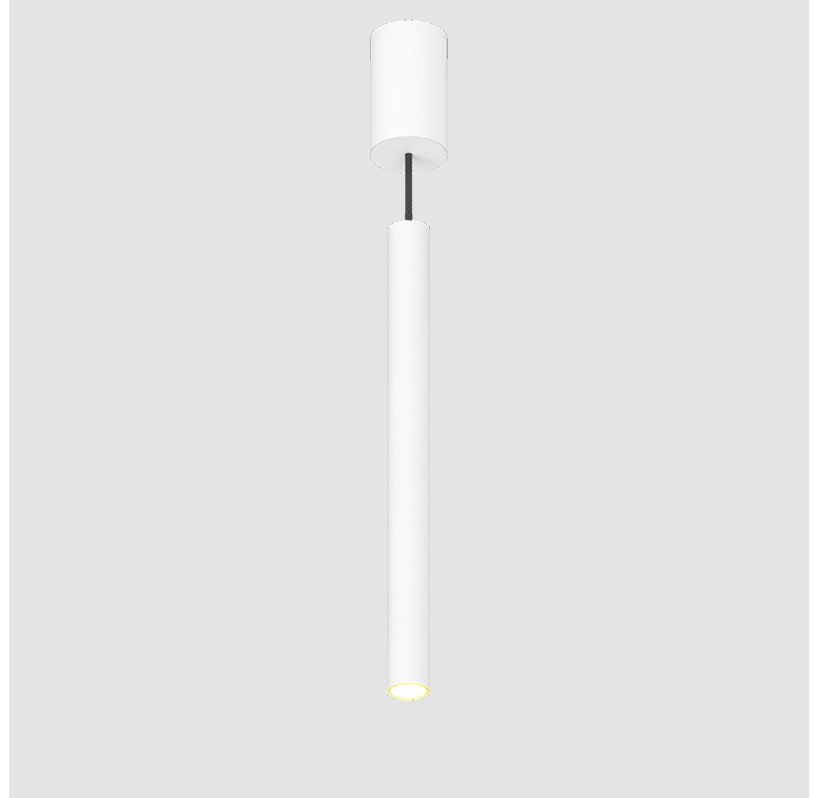

GENERAL

Series: Hangover
Subseries: Hangover Monopoint Surface Canopy
Partner: Prolicht
Division: Architectural
Installation: Suspension
Product Type: Pendant
Mounting Location: Ceiling
Light Distribution: Direct

PHYSICAL

Shape: Cylinder
Diameter (mm): 40
Diameter (in): 1 9/16
Height (mm): 450
Height (in): 17 13/16
Max. Overall Height (mm): 2450
Max. Overall Height (in): 96 7/16
Diffuser: Shine Ring 0-6
Fixture Finish: SSR / BKV / CWI / CRY / HAB / UFT / ITA / RUA / FTG / MYG / LOD / PUS / FRO / FUP / KIA / POP / BLS / SPG / MEY / GOH / CHC / COM / ABZ / JAG / OBR / MOS / ROR
Fixture Material: Aluminum
Cable Details: 2000mm / 6000mm Cable in White / Black / Orange / Red

ELECTRICAL

Lamp Type: LED (Zhaga Standard)
Input Wattage (W): 10.9
Total Output Wattage (W): 9
Dimming: Non-Dimmable
Driver Included: Yes
Driver Location: Integrated
Driver Type: Constant Current
Driver Class: Class 2
Housing: ENCP3
Input Voltage (V): 120
Constant Current (mA): 500
Upon Request: Remote: 0-10Vdc dimming / Phase dimming 120Vac

LED

Number of LEDs: 1
Color Temperature (°K): 2700 / 3000 / 4000
Max. Delivered Lumen (lm): 842
CRI: >90 CRI
Efficiency (%): 86
Lamp Life (hrs): 50000
Upon Request: ***3500K available in minimum quantities (larger quantities upon request)

OPTICAL

Reflector: 40 / 50

RATINGS AND CERTIFICATIONS

Certified By: Certified for North American Standards
IP rating: IP20