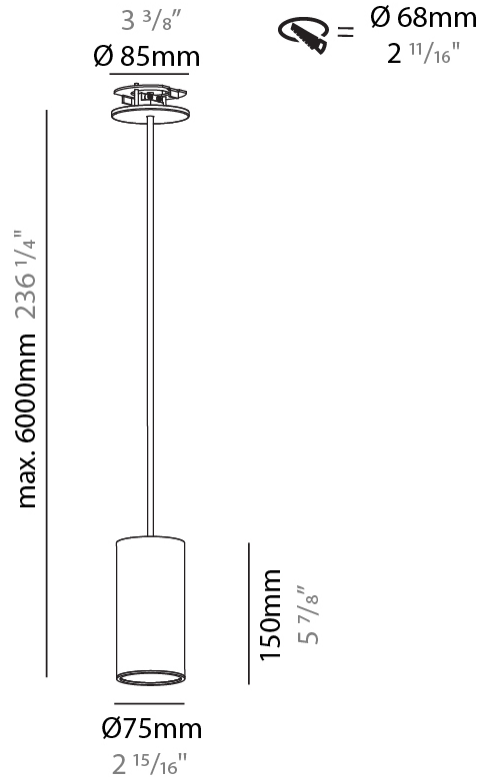

GENERAL

Series: Hangover
Subseries: Hangover Monopoint Recessed Canopy
Brand: Prolicht
Division: Architectural
Mounting Type: Suspension
Mounting Location: Ceiling
Subcategory: Pendant

PHYSICAL

Shape: Cylinder
Diameter (mm): 75
Diameter (in): 2 ¹⁵ / ₁₆
Height (mm): 150
Height (in): 5 ⁷ / ₈
Max. Overall Height (mm): 2150
Max. Overall Height (in): 84 ⁵ / ₈
Light Distribution: Direct
Diffuser: Shine Ring 0-6
Fixture Finish: SSR / BKV / CWI / CRY / HAB / UFT / ITA / RUA / FTG / MYG / LOD / PUS / FRO / FUP / KIA / POP / BLS / SPG / MEY / GOH / GUM / CHC / COM / ABZ / JAG / OBR / MOS / ROR
Fixture Material: Aluminum
Cable Details: 2000mm / 6000mm Cable in White / Black / Orange / Red
Cut-out Measurements: 68mm / 2 11/16"

LED

Number of LEDs: 1
Color Temperature (°K): 2700 / 3000 / 4000
Max. Delivered Lumen (lm): 923
CRI: >90 CRI
Lamp Life (hrs): 50000
Upon Request: ***3500K available in minimum quantities (larger quantities upon request)

OPTICAL

Reflector: 18 / 36 / 52

RATINGS AND CERTIFICATIONS

Certified By: Certified for North American Standards
IP rating: IP20

PROJECT
TYPE
SPECIFIER
QUANTITY
DATE

HANGOVER MONOPOINT RECESSED CANOPY SUSPENSION

GENERAL

Series: Hangover
Subseries: Hangover Monopoint Surface Canopy
Brand: Prolicht
Division: Architectural
Mounting Type: Suspension
Mounting Location: Ceiling
Subcategory: Pendant

PHYSICAL

Shape: Cylinder
Diameter (mm): 75
Diameter (in): 2 ¹⁵ / ₁₆
Height (mm): 150
Height (in): 5 ⁷ / ₈
Max. Overall Height (mm): 2150
Max. Overall Height (in): 84 ⁵ / ₈
Light Distribution: Direct
Diffuser: Shine Ring 0-6
Fixture Finish: SSR / BKV / CWI / CRY / HAB / UFT / ITA / RUA / FTG / MYG / LOD / PUS / FRO / FUP / KIA / POP / BLS / SPG / MEY / GOH / GUM / CHC / COM / ABZ / JAG / OBR / MOS / ROR
Fixture Material: Aluminum
Cable Details: 2000mm / 6000mm Cable in White / Black / Orange / Red