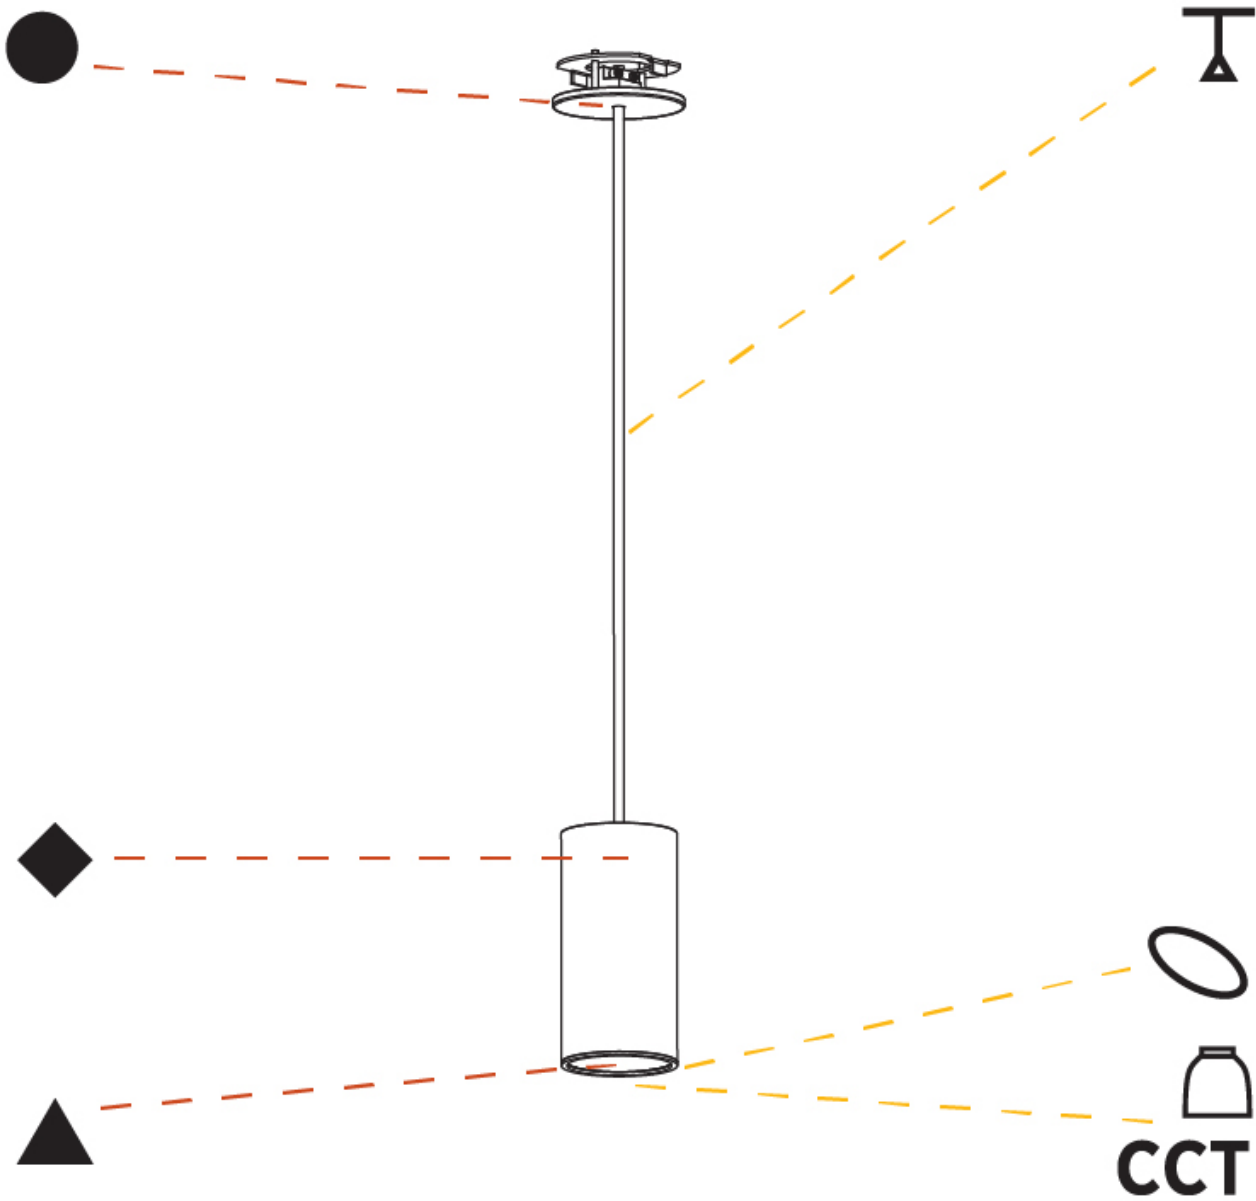

PROJECT
TYPE
SPECIFIER
QUANTITY
DATE

HANGOVER MONOPOINT RECESSED CANOPY SUSPENSION

A300156-