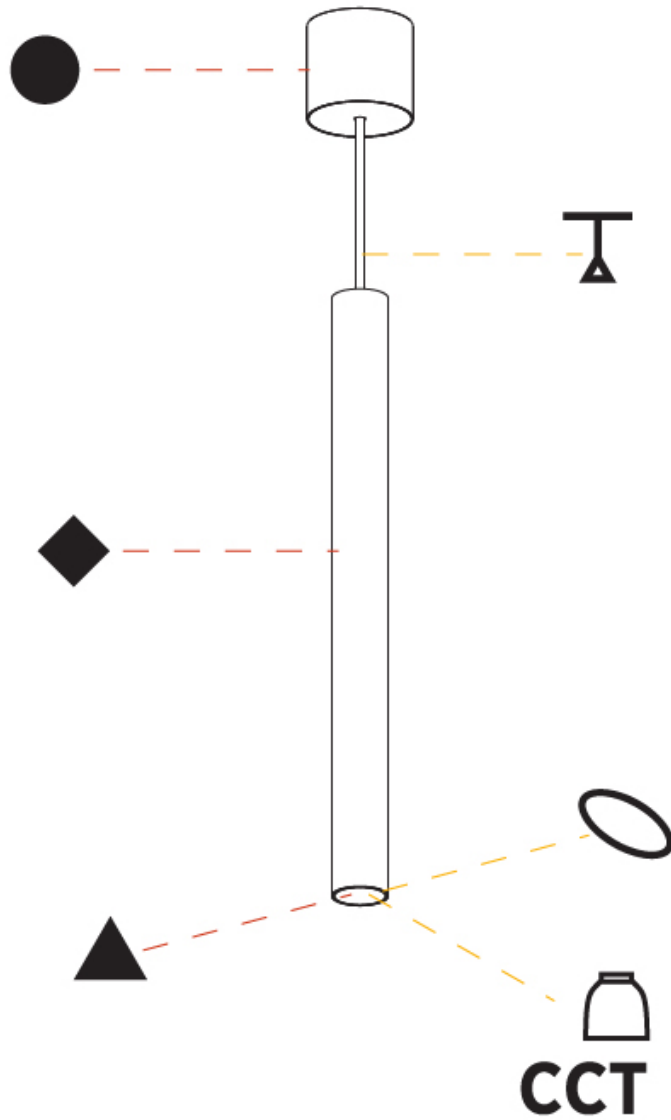

HANGOVER MONOPOINT SURFACE CANOPY SUSPENSION

A300155-

PROJECT
TYPE
SPECIFIER
QUANTITY
DATE

A