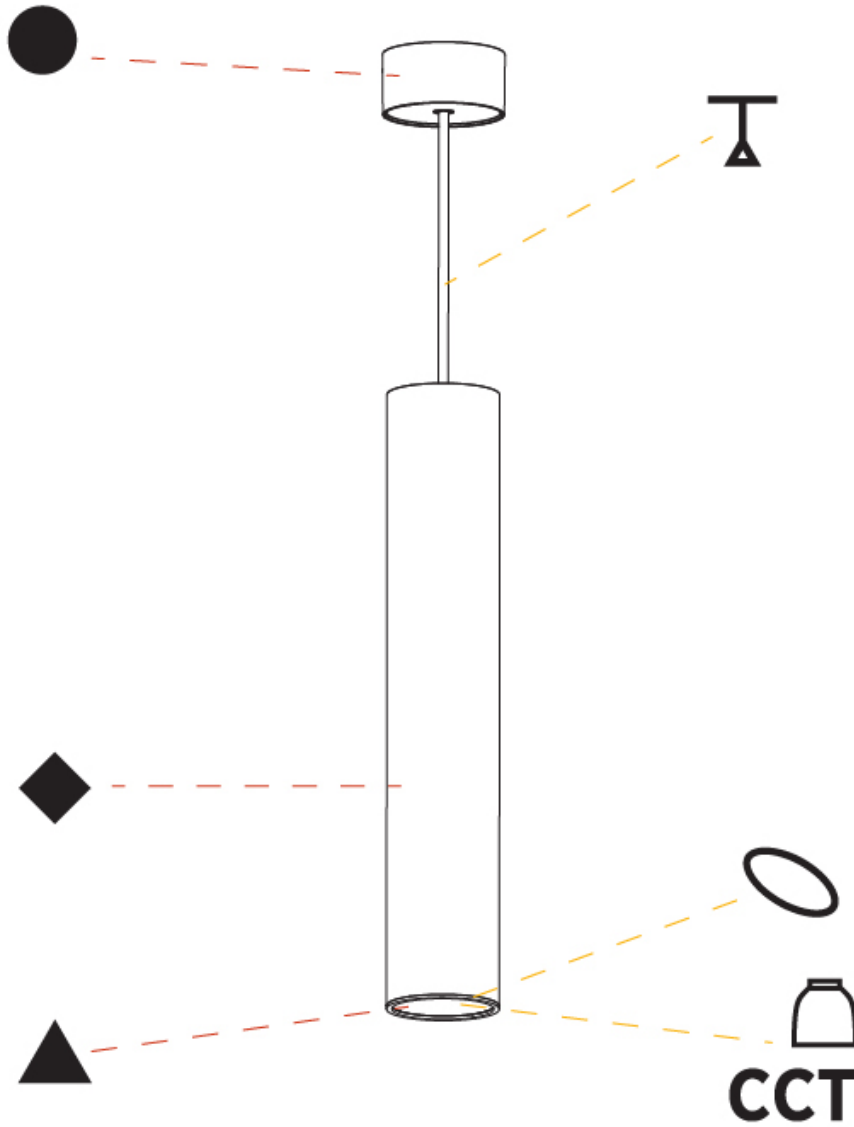

HANGOVER MONOPOINT SURFACE CANOPY SUSPENSION

A300169-

PROJECT	_____
TYPE	_____
SPECIFIER	_____
QUANTITY	_____
DATE	_____

A