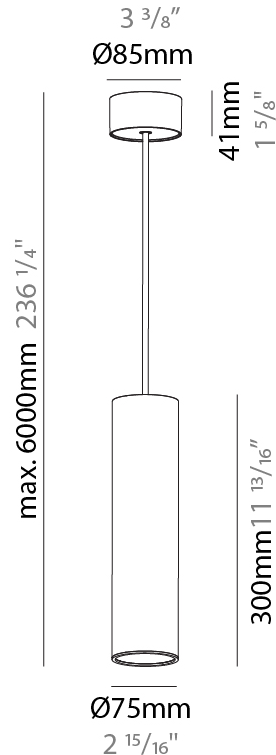

GENERAL

Series: Hangover
Subseries: Hangover Monopoint Surface Canopy
Brand: Prolicht
Division: Architectural
Mounting Type: Suspension
Mounting Location: Ceiling
Subcategory: Pendant

PHYSICAL

Shape: Cylinder
Diameter (mm): 75
Diameter (in): 2 ¹⁵/₁₆
Height (mm): 300
Height (in): 11 ¹³/₁₆
Max. Overall Height (mm): 2300
Max. Overall Height (in): 90 ⁹/₁₆
Light Distribution: Downlight
Diffuser: Shine Ring 0-6
Fixture Finish: SSR / BKV / CWI / CRY / HAB / UFT / ITA / RUA / FTG / MYG / LOD / PUS / FRO / FUP / KIA / POP / BLS / SPG / MEY / GOH / GUM / CHC / COM / ABZ / JAG / OBR / MOS / ROR
Fixture Material: Aluminum
Cable Details: 2000mm / 6000mm Cable in White / Black / Orange / Red

ELECTRICAL

Lamp Type: LED (Zhaga Standard)
Input Wattage (W): 10.9
Total Output Wattage (W): 9
Dimming: Non-Dimmable
Driver Included: Yes
Driver Location: Integrated
Driver Type: Constant Current
Driver Class: Class 2
Housing: ENCP3
Input Voltage (V): 120
Constant Current (mA): 500
Upon Request: Remote: 0-10Vdc dimming / Phase dimming 120Vac

LED

Number of LEDs: 1
Color Temperature (°K): 2700 / 3000 / 4000
Max. Delivered Lumen (lm): 923
CRI: >90 CRI
Efficiency (%): 86
Lamp Life (hrs): 50000

OPTICAL

Reflector: 18 / 36 / 52

RATINGS AND CERTIFICATIONS

Certified By: Certified for North American Standards
IP rating: IP20