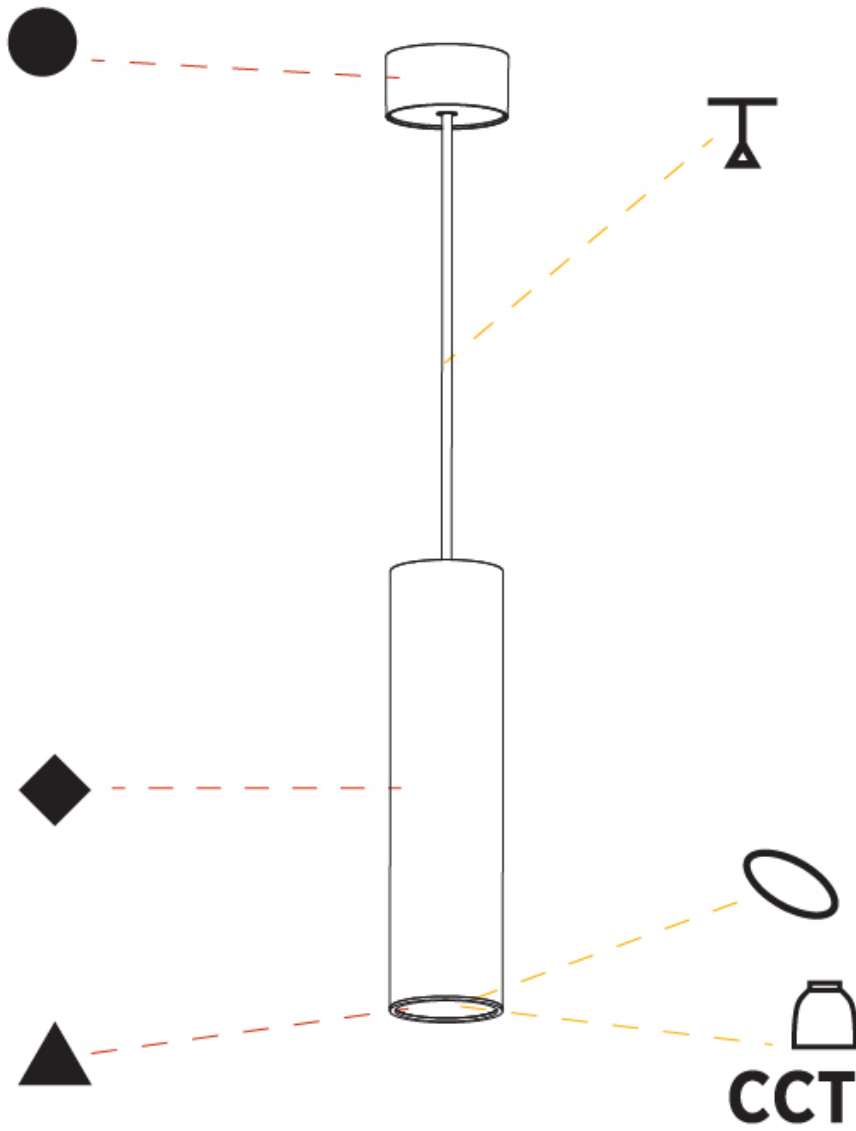

HANGOVER MONOPOINT SURFACE CANOPY SUSPENSION

A300166-

PROJECT
TYPE
SPECIFIER
QUANTITY
DATE