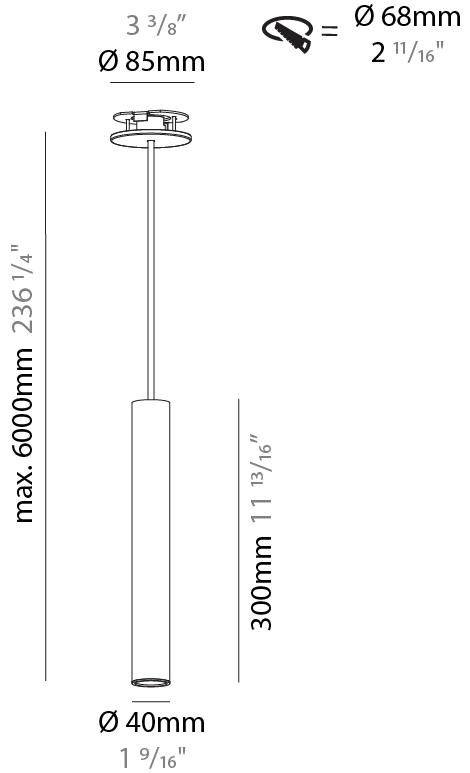

GENERAL

Series: Hangover
Subseries: Hangover Monopoint Recessed Canopy
Brand: Prolicht
Division: Architectural
Mounting Type: Suspension
Mounting Location: Ceiling
Subcategory: Pendant

PHYSICAL

Shape: Cylinder
Diameter (mm): 40
Diameter (in): 1 9/16"
Height (mm): 300
Height (in): 11 13/16"
Max. Overall Height (mm): 2300
Max. Overall Height (in): 90 9/16"
Light Distribution: Downlight
Diffuser: Shine Ring 0-6
Fixture Finish: SSR / BKV / CWI / CRY / HAB / UFT / ITA / RUA / FTG / MYG / LOD / PUS / FRO / FUP / KIA / POP / BLS / SPG / MEY / GOH / GUM / CHC / COM / ABZ / JAG / OBR / MOS / ROR
Fixture Material: Aluminum
Cable Details: 2000mm / 6000mm Cable in White / Black / Orange / Red
Cut-out Measurements: 68mm / 2 11/16"

ELECTRICAL

Lamp Type: LED (Zhaga Standard)
Input Wattage (W): 10.9
Total Output Wattage (W): 9
Dimming: Non-Dimmable
Driver Included: Yes
Driver Location: External
Driver Type: Constant Current
Driver Class: Class 2
Input Voltage (V): 120
Constant Current (mA): 500
Upon Request: Remote: 0-10Vdc dimming / Phase dimming 120Vac

LED

Number of LEDs: 1
Color Temperature (°K): 2700 / 3000 / 4000
Max. Delivered Lumen (lm): 842
CRI: >90 CRI
Lamp Life (hrs): 50000
Upon Request: ***3500K available in minimum quantities (larger quantities upon request)

OPTICAL

Reflector°: 40 / 50

RATINGS AND CERTIFICATIONS

Certified By: Certified for North American Standards
IP rating: IP20