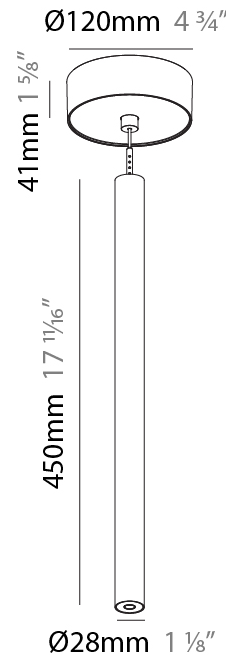

GENERAL

Series: Hangover
Subseries: Hangover Plug Monopoint Surface Canopy
Brand: Prolicht
Division: Architectural
Mounting Type: Suspension
Mounting Location: Ceiling
Subcategory: Pendant

PHYSICAL

Shape: Cylinder
Diameter (mm): 28
Diameter (in): 1 1/8
Height (mm): 450
Height (in): 17 11/16
Max. Overall Height (mm): 2450
Max. Overall Height (in): 96 7/16
Light Distribution: Downlight
Weight (kg): 0.504
Weight (lbs): 1.11
Fixture Finish: SSR / BKV / CWI / CRY / HAB / LAG / UFT / ITA / RUA / RUR / MIC / FTG / MYG / TWT / LOD / PUS / FRO / FUP / KIA / POP / BLS / SPG / MEY / GOH / GUM / CHC / COM / ABZ / JAG / OBR / MOS / ROR
Fixture Material: Aluminum
Cable Details: 2000mm or 4000mm Black Cable

ELECTRICAL

Lamp Type: LED (Zhaga Standard)
Input Wattage (W): 6.6
Total Output Wattage (W): 6
Dimming: Tri-Mode (Non-Dimming and Phase Dimming (120Vac only) and 0-10V Dimming)
Driver Included: Yes
Driver Location: External
Driver Type: Constant Current - Universal
Driver Class: Class 2
Housing: ENCP3 w/quick connect
Input Voltage (V): 120 - 277
Constant Current (MA): 500

LED

Number of LEDs: 1
Color Temperature (°K): 2700 / 3000 / 4000
Max. Delivered Lumen (lm): 330 / 360 / 380
CRI: >90 CRI
Lamp Life (hrs): 50000
Upon Request: ***3500K available in minimum quantities (larger quantities upon request)

OPTICAL

Optic°: 24 / 32 / 34 / 55 / 58

RATINGS AND CERTIFICATIONS

Certified By: Certified for North American Standards
IP rating: IP20