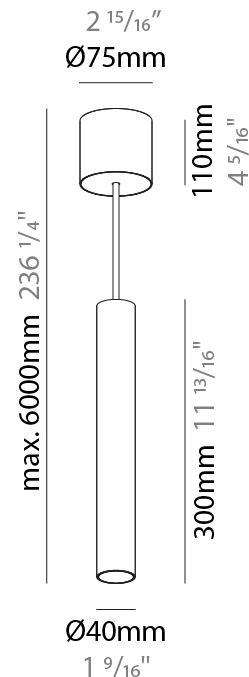

GENERAL

Series: Hangover
Subseries: Hangover Monopoint Surface Canopy
Brand: Prolicht
Division: Architectural
Mounting Type: Suspension
Mounting Location: Ceiling
Subcategory: Pendant

PHYSICAL

Shape: Cylinder
Diameter (mm): 40
Diameter (in): 1 ⁹/₁₆
Height (mm): 300
Height (in): 11 ¹³/₁₆
Max. Overall Height (mm): 2300
Max. Overall Height (in): 90 ⁹/₁₆
Light Distribution: Downlight
Diffuser: Shine Ring 0-6
Fixture Finish: SSR / BKV / CWI / CRY / HAB / LAG / UFT / ITA / RUA / RUR / MIC / FTG / MYG / TWT / LOD / PUS / FRO / FUP / KIA / POP / BLS / SPG / MEY / GOH / GUM / CHC / COM / ABZ / JAG / OBR / MOS / ROR
Fixture Material: Aluminum
Cable Details: 2000mm / 6000mmm Cable in White / Black / Orange / Red

ELECTRICAL

Lamp Type: LED (Zhaga Standard)
Input Wattage (W): 10.9
Total Output Wattage (W): 9
Dimming: Non-Dimmable
Driver Included: Yes
Driver Location: Integrated
Driver Type: Constant Current
Driver Class: Class 2
Input Voltage (V): 120
Constant Current (MA): 500
Upon Request: Remote: 0-10Vdc dimming / Phase dimming 120Vac

LED

Number of LEDs: 1
Color Temperature (°K): 2700 / 3000 / 4000
Max. Delivered Lumen (lm): 842
CRI: >90 CRI
Efficiency (%): 86
Lamp Life (hrs): 50000
Upon Request: ***3500K available in minimum quantities (larger quantities upon request)

OPTICAL

Reflector°: 40 / 50

RATINGS AND CERTIFICATIONS

Certified By: Certified for North American Standards
IP rating: IP20