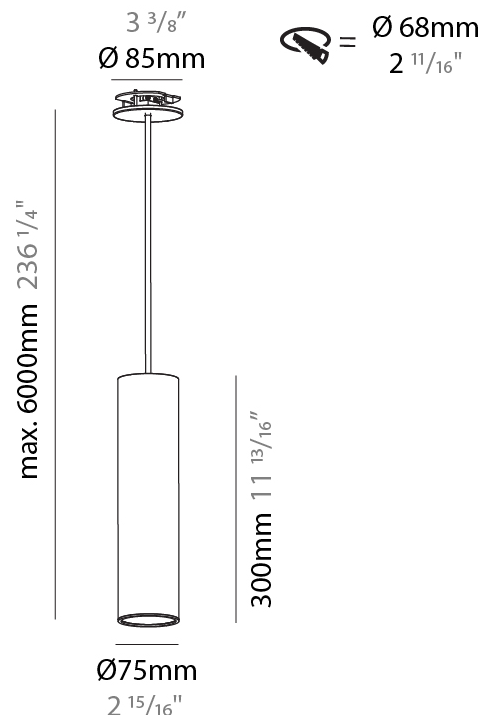

PHYSICAL

Shape: Cylinder
Diameter (mm): 75
Diameter (in): 2 ¹⁵/₁₆
Height (mm): 300
Height (in): 11 ¹³/₁₆
Max. Overall Height (mm): 2300
Max. Overall Height (in): 90 ⁹/₁₆
Light Distribution: Downlight
Diffuser: Shine Ring 0-6
Fixture Finish: SSR / BKV / CWI / CRY / HAB / LAG / UFT / ITA / RUA / RUR / MIC / FTG / MYG / TWT / LOD / PUS / FRO / FUP / KIA / POP / BLS / SPG / MEY / GOH / GUM / CHC / COM / ABZ / JAG / OBR / MOS / ROR
Fixture Material: Aluminum
Cable Details: 2000mm / 6000mm Cable in White / Black / Orange / Red
Cut-out Measurements: 68mm / 2 11/16"

ELECTRICAL

Lamp Type: LED (Zhaga Standard)
Input Wattage (W): 10.9
Total Output Wattage (W): 9
Dimming: Tri-Mode (Non-Dimming and Phase Dimming (120Vac only) and 0-10V Dimming)
Driver Included: Yes
Driver Location: External
Driver Type: Constant Current - Universal
Driver Class: Class 2
Housing: ENCP3 w/Quick Connect
Input Voltage (V): 120 - 277
Constant Current (MA): 500

LED

Number of LEDs: 1
Color Temperature (°K): 2700 / 3000 / 4000
Max. Delivered Lumen (lm): 923
CRI: >90 CRI
Lamp Life (hrs): 50000
Upon Request: ***3500K available in minimum quantities (larger quantities upon request)

OPTICAL

Reflector: 18 / 36 / 52

RATINGS AND CERTIFICATIONS

Certified By: Certified for North American Standards
IP rating: IP20