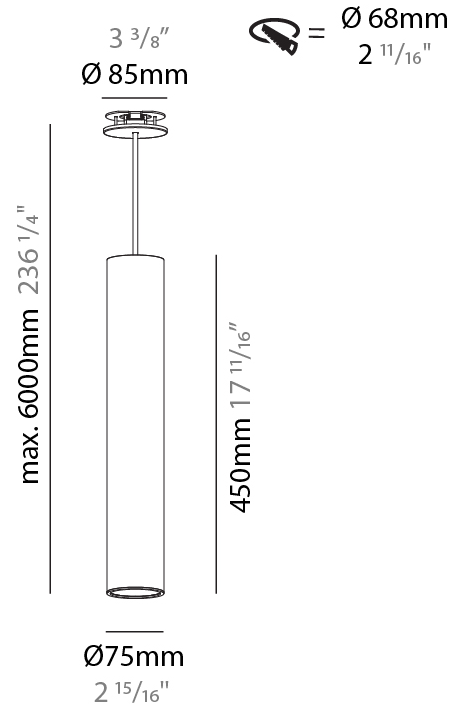

PHYSICAL

Shape: Cylinder
Diameter (mm): 75
Diameter (in): 2 ¹⁵/₁₆
Height (mm): 450
Height (in): 17 ¹¹/₁₆
Max. Overall Height (mm): 2450
Max. Overall Height (in): 96 ⁷/₁₆
Light Distribution: Downlight
Diffuser: Shine Ring 0-6
Fixture Finish: SSR / BKV / CWI / CRY / HAB / LAG / UFT / ITA / RUA / RUR / MIC / FTG / MYG / TWT / LOD / PUS / FRO / FUP / KIA / POP / BLS / SPG / MEY / GOH / GUM / CHC / COM / ABZ / JAG / OBR / MOS / ROR
Fixture Material: Aluminum
Cable Details: 2000mm / 6000mm Cable in White / Black / Orange / Red
Cut-out Measurements: 68mm / 2 11/16"

ELECTRICAL

Lamp Type: LED (Zhaga Standard)
Input Wattage (W): 20
Total Output Wattage (W): 18.2
Dimming: Non-Dimming / Phase Dimming (120vac Only)
Driver Included: Yes
Driver Location: Integrated
Driver Type: Constant Current - Universal
Driver Class: Class 2
Input Voltage (V): 120 - 277
Constant Current (MA): 500
Upon Request: (Not included - see components) Remote: 0-10Vdc dimming

LED

Number of LEDs: 1
Color Temperature (°K): 2700 / 3000 / 4000
Max. Delivered Lumen (lm): 1512 / 1568 / 1680
Nominal Lumen (lm): 1782 / 1848 / 1981
CRI: >90 CRI
Lamp Life (hrs): 50000
Upon Request: ***3500K available in minimum quantities (larger quantities upon request)

OPTICAL

Reflector°: 18 / 36 / 52

RATINGS AND CERTIFICATIONS

Certified By: Certified for North American Standards
IP rating: IP20