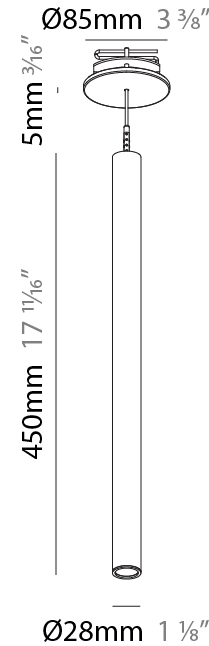

ELECTRICAL

Lamp Type: LED (Zhaga Standard)
Input Wattage (W): 6.6
Total Output Wattage (W): 6
Dimming: Tri-Mode (Non-Dimming and Phase Dimming (120Vac only) and 0-10V Dimming)
Driver Included: Yes
Driver Location: External
Driver Type: Constant Current - Universal
Driver Class: Class 2
Housing: ENCP3 w/Quick Connect
Input Voltage (V): 120 - 277
Constant Current (MA): 500

LED

Number of LEDs: 1
Color Temperature (°K): 2700 / 3000 / 4000
Max. Delivered Lumen (lm): 330 / 360 / 380
CRI: >90 CRI
Efficiency (%): 86
Lamp Life (hrs): 50000
Upon Request: ***3500K available in minimum quantities (larger quantities upon request)

OPTICAL

Optic°: 24 / 32 / 58

RATINGS AND CERTIFICATIONS

Certified By: Certified for North American Standards www.zaneen.com

Apply the International specifications by adding 'INT' at the end of the existing Model #. For assistance on 'custom' specifications, contact zteam@zaneen.com. In a constant effort to supply the best product, we reserve the right to change specifications or materials without notice. The most recent specification sheets are found at zaneen.com