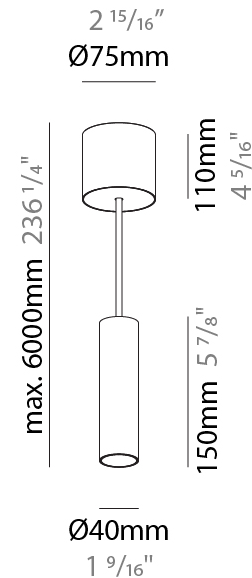

GENERAL

Series: Hangover
Subseries: Hangover Monopoint Surface Canopy
Brand: Prolicht
Division: Architectural
Mounting Type: Suspension
Mounting Location: Ceiling
Subcategory: Pendant

PHYSICAL

Shape: Cylinder
Diameter (mm): 40
Diameter (in): 1 9/16
Height (mm): 150
Height (in): 5 7/8
Max. Overall Height (mm): 2150
Max. Overall Height (in): 84 5/8
Light Distribution: Downlight
Weight (kg): 0.75
Weight (lbs): 1.65
Diffuser: Shine Ring 0-6
Fixture Finish: SSR / BKV / CWI / CRY / HAB / UFT / ITA / RUA / FTG / MYG / LOD / PUS / FRO / FUP / KIA / POP / BLS / SPG / MEY / GOH / GUM / CHC / COM / ABZ / JAG / OBR / MOS / ROR
Fixture Material: Aluminum
Cable Details: 2000mm / 6000mm Cable in White / Black / Orange / Red

ELECTRICAL

Lamp Type: LED (Zhaga Standard)
Input Wattage (W): 10.9
Total Output Wattage (W): 9
Dimming: Non-Dimmable
Driver Included: Yes
Driver Location: Integrated
Driver Type: Constant Current
Driver Class: Class 2
Input Voltage (V): 120
Constant Current (MA): 500
Upon Request: Remote: 0-10Vdc dimming / Phase dimming 120Vac

LED

Number of LEDs: 1
Color Temperature (°K): 2700 / 3000 / 4000
Max. Delivered Lumen (lm): 842
CRI: >90 CRI
Lamp Life (hrs): 50000

OPTICAL

Reflector: 40 / 50

RATINGS AND CERTIFICATIONS

Certified By: Certified for North American Standards
IP rating: IP20