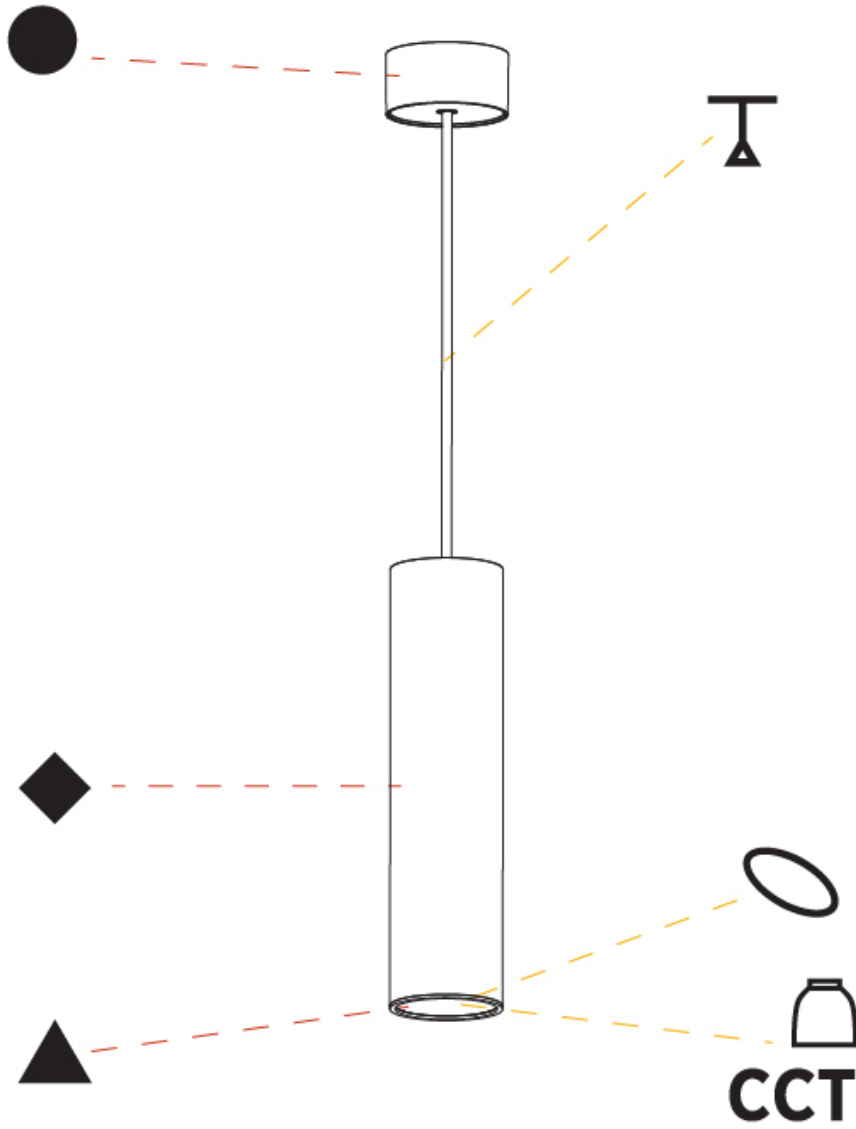

HANGOVER MONOPOINT SURFACE CANOPY SUSPENSION

A300166-

PROJECT	_____
TYPE	_____
SPECIFIER	_____
QUANTITY	_____
DATE	_____

A