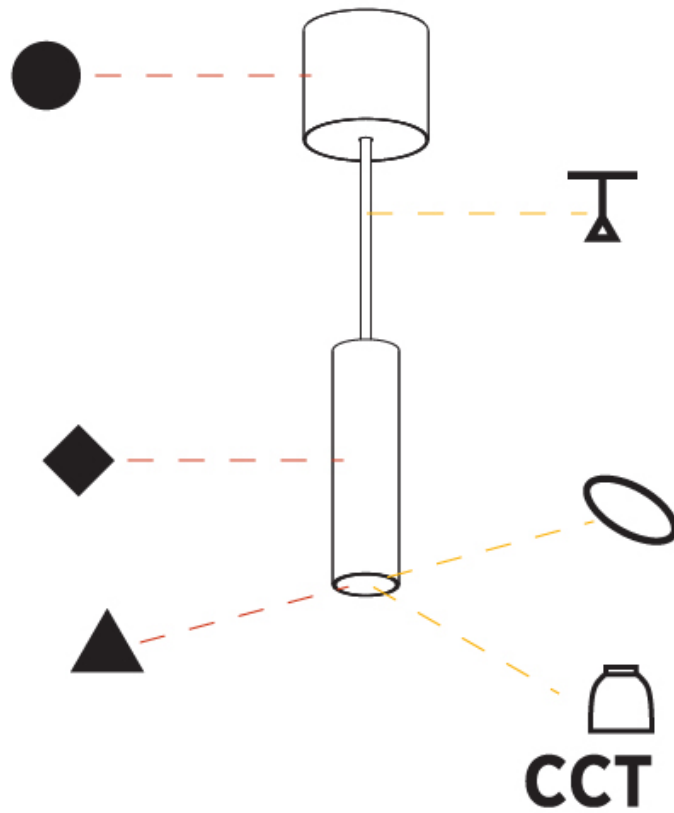

HANGOVER MONOPOINT SURFACE CANOPY SUSPENSION

A300153-

PROJECT
TYPE
SPECIFIER
QUANTITY
DATE

A