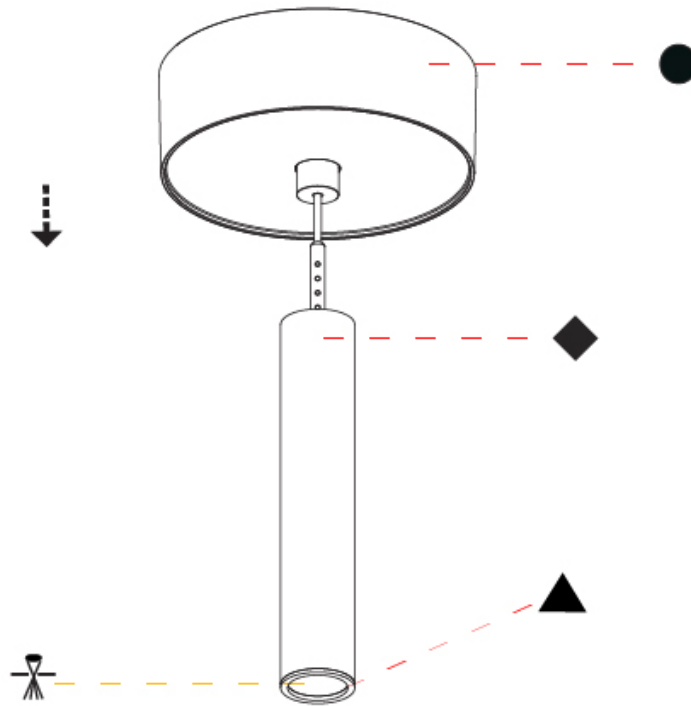

PHYSICAL

Shape: Cylinder
 Diameter (mm): 28
 Diameter (in): 1 1/8
 Height (mm): 150
 Height (in): 5 7/8
 Max. Overall Height (mm): 2150
 Max. Overall Height (in): 84 5/8
 Min. Recessing Depth (mm): 75
 Min. Recessing Depth (in): 2 15/16
 Light Distribution: Downlight
 Weight (kg): 0.422
 Weight (lbs): .930
 Diffuser: Shine Ring - Opal / Yellow / Orange / Red / Blue / Green
 Fixture Finish: SSR / BKV / CWI / CRY / HAB / UFT / ITA / RUA / FTG / MYG / LOD / PUS / FRO / FUP / KIA / POP / BLS / SPG / MEY / GOH / GUM / CHC / COM / ABZ / JAG / OBR / MOS / ROR
 Fixture Material: Aluminum
 Cable Details: 2000mm or 4000mm Black Cable
 Cut-out Measurements: 68mm / 2 11/16"

Shape: Cylinder
 Diameter (mm): 28
 Diameter (in): 1 1/8
 Height (mm): 150
 Height (in): 11 13/16
 Max. Overall Height (mm): 2150
 Max. Overall Height (in): 84 5/8
 Light Distribution: Downlight
 Weight (kg): 0.422
 Weight (lbs): 0.93
 Diffuser: Shine Ring - Opal / Yellow / Orange / Red / Blue / Green
 Fixture Finish: SSR / BKV / CWI / CRY / HAB / UFT / ITA / RUA / FTG / MYG / LOD / PUS / FRO / FUP / KIA / POP / BLS / SPG / MEY / GOH / GUM / CHC / COM / ABZ / JAG / OBR / MOS / ROR
 Fixture Material: Aluminum
 Cable Details: 2000mm or 4000mm Cable - Color 01 to 10

OPTICAL

Optic°: 24 / 32 / 58

RATINGS AND CERTIFICATIONS

Certified By: Certified for North American Standards
 IP rating: IP20

HANGOVER PLUG SHINE MONOPOINT SURFACE CANOPY SUSPENSION

A30847-

PROJECT
TYPE
SPECIFIER
QUANTITY
DATE