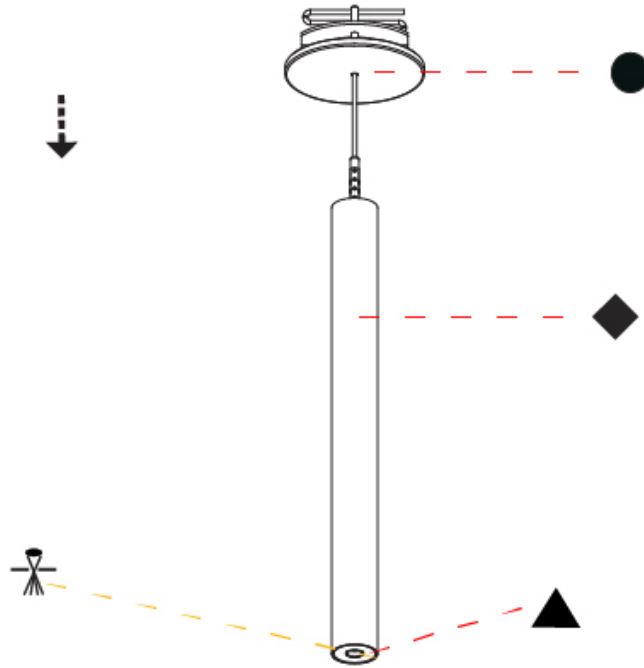

HANGOVER PLUG MONOPOINT RECESSED CANOPY SUSPENSION

A30840-

PROJECT _____

TYPE _____

SPECIFIER _____

QUANTITY _____

DATE _____

A