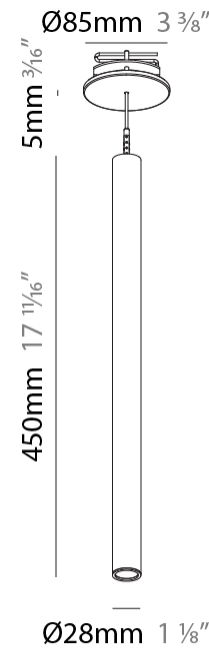

ELECTRICAL

Lamp Type: LED (Zhaga Standard)
Input Wattage (W): 6.6
Total Output Wattage (W): 6
Dimming: Tri-Mode (Non-Dimming and Phase Dimming (120Vac only) and 0-10V Dimming)
Driver Included: Yes
Driver Location: External
Driver Type: Constant Current - Universal
Driver Class: Class 2
Housing: ENCP3 w/Quick Connect
Input Voltage (V): 120 - 277
Constant Current (MA): 500

LED

Number of LEDs: 1
Color Temperature (°K): 2700 / 3000 / 4000
Max. Delivered Lumen (lm): 330 / 360 / 380
CRI: >90 CRI
Efficiency (%): 86
Lamp Life (hrs): 50000
Upon Request: ***3500K available in minimum quantities (larger quantities upon request)

OPTICAL

Optic°: 24 / 32 / 58

RATINGS AND CERTIFICATIONS

Certified By: Certified for North American Standards www.zaneen.com

Apply for international specifications by adding 'INT' at the end of the existing Model #. For assistance on 'custom' specifications, contact zteam@zaneen.com. In a constant effort to supply the best product, we reserve the right to change specifications or materials without notice. The most recent specification sheets are found at zaneen.com