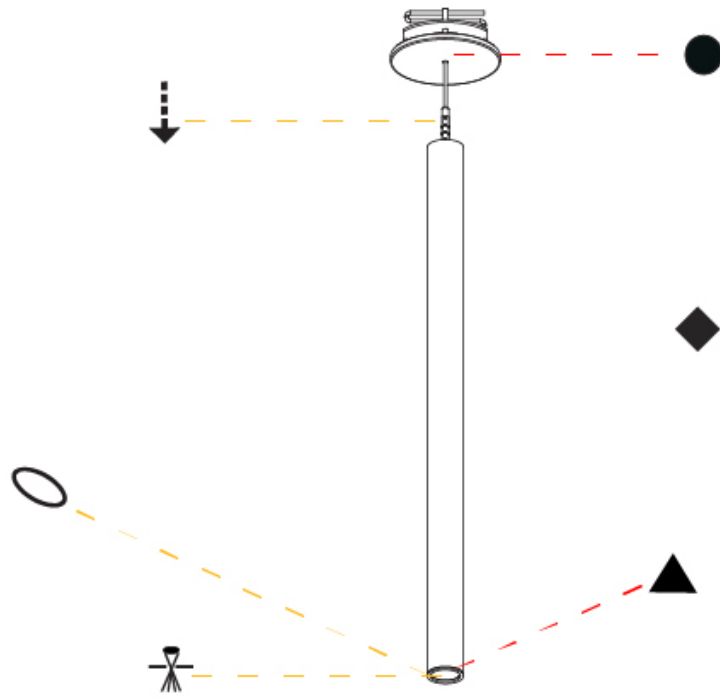

PHYSICAL

Shape: Cylinder
 Diameter (mm): 28
 Diameter (in): 1 1/8
 Height (mm): 450
 Height (in): 17 11/16
 Max. Overall Height (mm): 2450
 Max. Overall Height (in): 96 7/16
 Min. Recessing Depth (mm): 75
 Min. Recessing Depth (in): 2 15/16
 Light Distribution: Downlight
 Weight (kg): 0.504
 Weight (lbs): 1.11
 Diffuser: Shine Ring - Opal / Yellow / Orange / Red / Blue / Green
 Fixture Finish: SSR / BKV / CWI / CRY / HAB / UFT / ITA / RUA / FTG / MYG / LOD / PUS / FRO / FUP / KIA / POP / BLS / SPG / MEY / GOH / GUM / CHC / COM / ABZ / JAG / OBR / MOS / ROR
 Fixture Material: Aluminum
 Cable Details: 2000mm or 4000mm Black Cable
 Cut-out Measurements: 68mm / 2 11/16"

HANGOVER PLUG SHINE MONOPOINT RECESSED CANOPY SUSPENSION

A30844-

PROJECT _____

TYPE _____

SPECIFIER _____

QUANTITY _____

DATE _____

A

Shape: Cylinder
 Diameter (mm): 28
 Diameter (in): 1 1/8
 Height (mm): 450
 Height (in): 17 11/16
 Max. Overall Height (mm): 2450
 Max. Overall Height (in): 96 7/16
 Light Distribution: Downlight
 Weight (kg): 0.504
 Weight (lbs): 1.11
 Fixture Finish: [SSR / BKV / CWI / CRY / HAB / UFT / ITA / RUA / FTG / MYG / LOD / PUS / FRO / FUP / KIA / POP / BLS / SPG / MEY / GOH / GUM / CHC / COM / ABZ / JAG / OBR / MOS / ROR](#)
 Fixture Material: Aluminum
 Cable Details: [2000mm or 4000mm Black Cable](#)