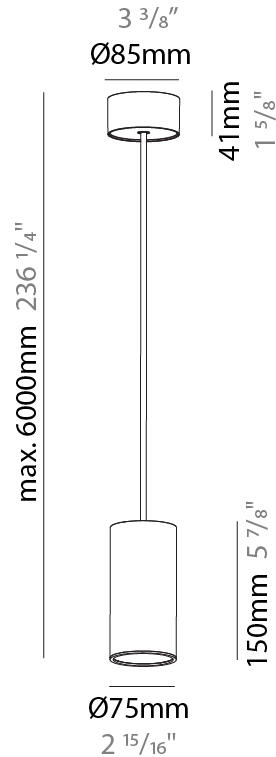

GENERAL

Series: Hangover
Subseries: Hangover Monopoint Surface Canopy
Partner: Prolicht
Division: Architectural
Installation: Suspension
Product Type: Pendant
Mounting Location: Ceiling
Light Distribution: Direct

PHYSICAL

Shape: Cylinder
Diameter (mm): 75
Diameter (in): 2 15/16
Height (mm): 150
Height (in): 5 7/8
Max. Overall Height (mm): 2150
Max. Overall Height (in): 84 5/8
Diffuser: Shine Ring 0-6
Fixture Finish: SSR / BKV / CWI / CRY / HAB / UFT / ITA / RUA / FTG / MYG / LOD / PUS / FRO / FUP / KIA / POP / BLS / SPG / MEY / GOH / CHC / COM / ABZ / JAG / OBR / MOS / ROR
Fixture Material: Aluminum
Cable Details: 2000mm / 6000mm Cable in White / Black / Orange / Red

ELECTRICAL

Lamp Type: LED (Zhaga Standard)
Input Wattage (W): 10.95
Total Output Wattage (W): 9.18
Dimming: Non-Dimmable
Driver Included: Yes
Driver Location: Integrated
Driver Type: Constant Current
Driver Class: Class 2
Input Voltage (V): 120
Constant Current (MA): 500
Upon Request: Remote: 0-10Vdc dimming / Phase dimming 120Vac / Non-dimming 120/277Vac

LED

Number of LEDs: 1
Color Temperature (°K): 2700 / 3000 / 4000
Max. Delivered Lumen (lm): 923
CRI: >90 CRI
Efficiency (%): 86
Lamp Life (hrs): 50000

OPTICAL

Reflector°: 18 / 36 / 52

RATINGS AND CERTIFICATIONS

Certified By: Certified for North American Standards
IP rating: IP20