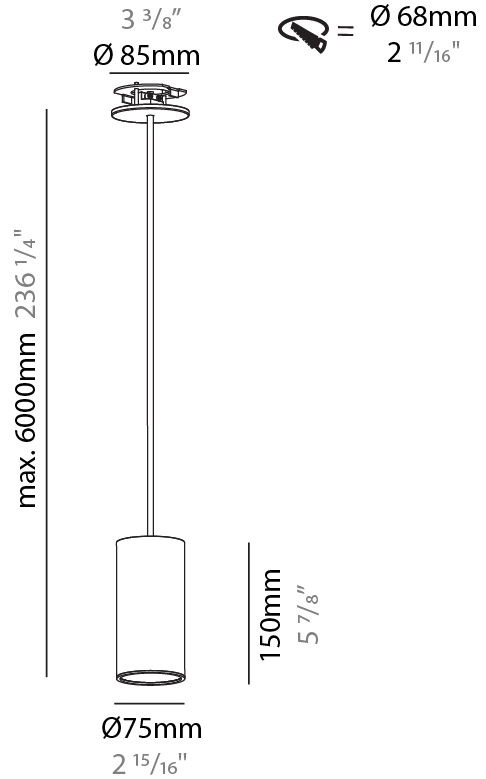

Series: Hangover
Subseries: Hangover Monopoint Recessed Canopy
Partner: Prolicht
Division: Architectural
Installation: Suspension
Product Type: Pendant
Mounting Location: Ceiling
Light Distribution: Direct / Indirect

PHYSICAL

Shape: Cylinder
Diameter (mm): 75
Diameter (in): 2 15/16
Height (mm): 150
Height (in): 5 7/8
Max. Overall Height (mm): 2150
Max. Overall Height (in): 84 5/8
Diffuser: Shine Ring 0-6
Fixture Finish: SSR / BKV / CWI / CRY / HAB / UFT / ITA / RUA / FTG / MYG / LOD / PUS / FRO / FUP / KIA / POP / BLS / SPG / MEY / GOH / CHC / COM / ABZ / JAG / OBR / MOS / ROR
Fixture Material: Aluminum
Cable Details: 2000mm / 6000mm Cable in White / Black / Orange / Red
Cut-out Measurements: 68mm / 2 11/16"

ELECTRICAL

Lamp Type: LED (Zhaga Standard)
Input Wattage (W): 10.9
Total Output Wattage (W): 9
Dimming: Tri-Mode (Non-Dimming and Phase Dimming (120Vac only) and 0-10V Dimming)
Driver Included: Yes
Driver Location: External
Driver Type: Constant Current - Universal
Driver Class: Class 2
Housing: ENCP3 w/Quick Connect
Input Voltage (V): 120 - 277
Constant Current (MA): 500

LED

Number of LEDs: 1
Color Temperature (°K): 2700 / 3000 / 4000
Max. Delivered Lumen (lm): 923
CRI: >90 CRI
Lamp Life (hrs): 50000
Upon Request: ***3500K available in minimum quantities (larger quantities upon request)

OPTICAL

Reflector: 18 / 36 / 52

RATINGS AND CERTIFICATIONS

Certified By: Certified for North American Standards
IP rating: IP20