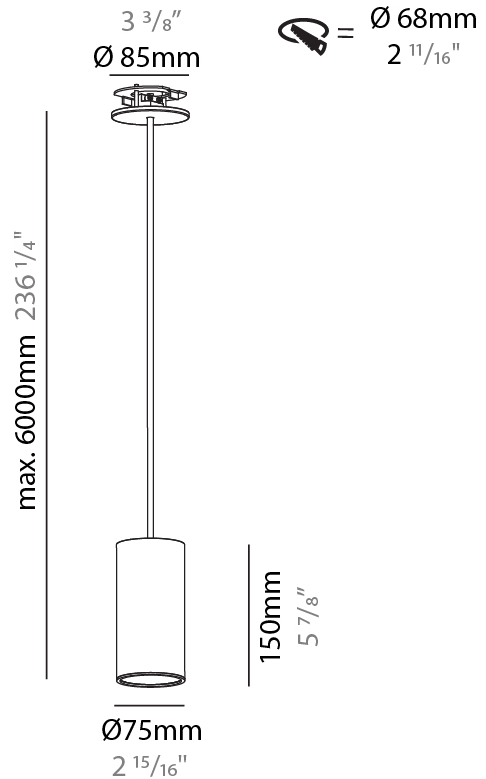

GENERAL

Series: Hangover
Subseries: Hangover Monopoint Recessed Canopy
Partner: Prolicht
Division: Architectural
Installation: Suspension
Product Type: Pendant
Mounting Location: Ceiling
Light Distribution: Direct

PHYSICAL

Shape: Cylinder
Diameter (mm): 75
Diameter (in): 2 15/16
Height (mm): 150
Height (in): 5 7/8
Max. Overall Height (mm): 2150
Max. Overall Height (in): 84 5/8
Diffuser: Shine Ring 0-6
Fixture Finish: SSR / BKV / CWI / CRY / HAB / UFT / ITA / RUA / FTG / MYG / LOD / PUS / FRO / FUP / KIA / POP / BLS / SPG / MEY / GOH / CHC / COM / ABZ / JAG / OBR / MOS / ROR
Fixture Material: Aluminum
Cable Details: 2000mm / 4000mm Cable in White / Black / Orange / Red
Cut-out Measurements: 68mm / 2 11/16"

ELECTRICAL

Lamp Type: LED (Zhaga Standard)
Input Wattage (W): 10.9
Total Output Wattage (W): 9
Dimming: Tri-Mode (Non-Dimming and Phase Dimming (120Vac only) and 0-10V Dimming)
Driver Included: Yes
Driver Location: External
Driver Type: Constant Current - Universal
Driver Class: Class 2
Housing: ENCP3 w/Quick Connect
Input Voltage (V): 120 - 277
Constant Current (MA): 500

LED

Number of LEDs: 1
Color Temperature (°K): 2700 / 3000 / 4000
Max. Delivered Lumen (lm): 923
CRI: >90 CRI
Lamp Life (hrs): 50000
Upon Request: ***3500K available in minimum quantities (larger quantities upon request)

OPTICAL

Reflector: 18 / 36 / 52

RATINGS AND CERTIFICATIONS

Certified By: Certified for North American Standards
IP rating: IP20