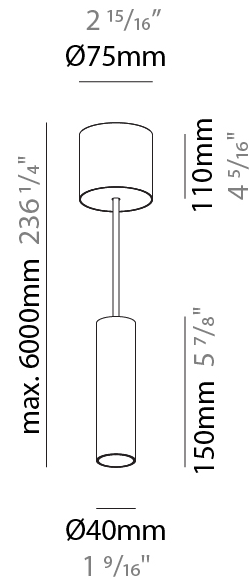

GENERAL

Series: Hangover
Subseries: Hangover Monopoint Surface Canopy
Partner: Prolicht
Division: Architectural
Installation: Suspension
Product Type: Pendant
Mounting Location: Ceiling
Light Distribution: Direct

PHYSICAL

Shape: Cylinder
Diameter (mm): 40
Diameter (in): 1 9/16
Height (mm): 150
Height (in): 5 7/8
Max. Overall Height (mm): 2150
Max. Overall Height (in): 84 5/8
Weight (kg): 0.75
Weight (lbs): 1.65
Diffuser: Shine Ring 0-6
Fixture Finish: SSR / BKV / CWI / CRY / HAB / UFT / ITA / RUA / FTG / MYG / LOD / PUS / FRO / FUP / KIA / POP / BLS / SPG / MEY / GOH / CHC / COM / ABZ / JAG / OBR / MOS / ROR
Fixture Material: Aluminum
Cable Details: 2000mm / 6000mm Cable in White / Black / Orange / Red

ELECTRICAL

Lamp Type: LED (Zhaga Standard)
Input Wattage (W): 10.9
Total Output Wattage (W): 9
Dimming: Non-Dimmable
Driver Included: Yes
Driver Location: Integrated
Driver Type: Constant Current
Driver Class: Class 2
Input Voltage (V): 120
Constant Current (MA): 500
Upon Request: Remote: 0-10Vdc dimming / Phase dimming 120Vac

LED

Number of LEDs: 1
Color Temperature (°K): 2700 / 3000 / 4000
Max. Delivered Lumen (lm): 842
CRI: >90 CRI
Lamp Life (hrs): 50000

OPTICAL

Reflector: 40 / 50

RATINGS AND CERTIFICATIONS

Certified By: Certified for North American Standards
IP rating: IP20