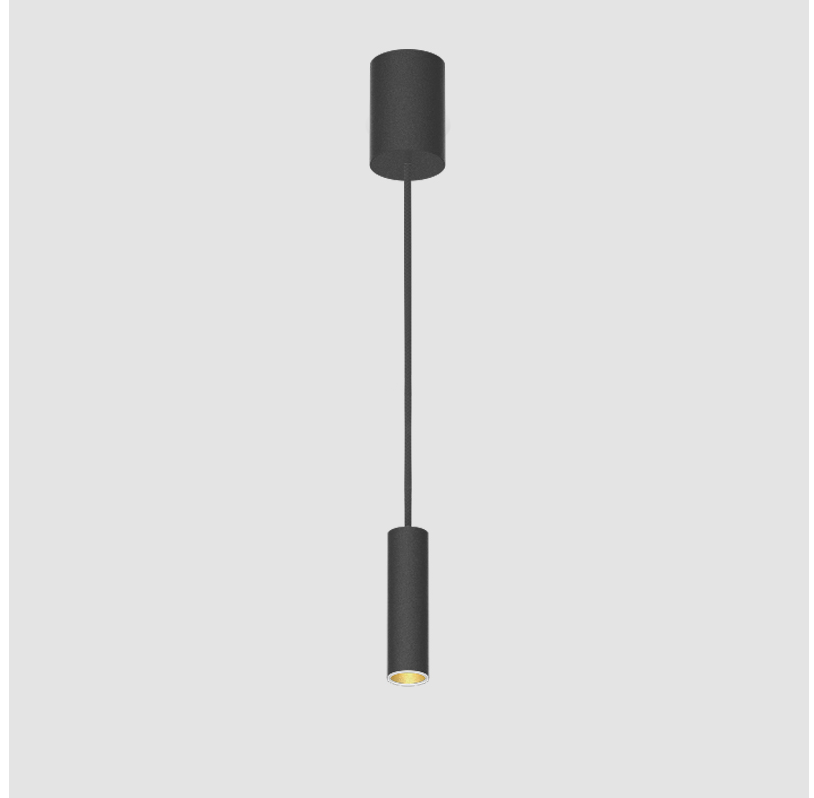

GENERAL

Series: Hangover
Subseries: Hangover Monopoint Surface Canopy
Partner: Prolicht
Division: Architectural
Installation: Suspension
Product Type: Pendant
Mounting Location: Ceiling
Light Distribution: Direct

PHYSICAL

Shape: Cylinder
Diameter (mm): 40
Diameter (in): 1 9/16
Height (mm): 150
Height (in): 5 7/8
Max. Overall Height (mm): 2150
Max. Overall Height (in): 84 5/8
Weight (kg): 0.75
Weight (lbs): 1.65
Diffuser: Shine Ring 0-6
Fixture Finish: SSR / BKV / CWI / CRY / HAB / UFT / ITA / RUA / FTG / MYG / LOD / PUS / FRO / FUP / KIA / POP / BLS / SPG / MEY / GOH / CHC / COM / ABZ / JAG / OBR / MOS / ROR
Fixture Material: Aluminum
Cable Details: 2000mm / 6000mm Cable in White / Black / Orange / Red

ELECTRICAL

Lamp Type: LED (Zhaga Standard)
Input Wattage (W): 10.9
Total Output Wattage (W): 9
Dimming: Non-Dimmable
Driver Included: Yes
Driver Location: Integrated
Driver Type: Constant Current
Driver Class: Class 2
Input Voltage (V): 120
Constant Current (MA): 500
Upon Request: Remote: 0-10Vdc dimming / Phase dimming 120Vac

LED

Number of LEDs: 1
Color Temperature (°K): 2700 / 3000 / 4000
Max. Delivered Lumen (lm): 842
CRI: >90 CRI
Lamp Life (hrs): 50000

OPTICAL

Reflector: 40 / 50

RATINGS AND CERTIFICATIONS

Certified By: Certified for North American Standards
IP rating: IP20