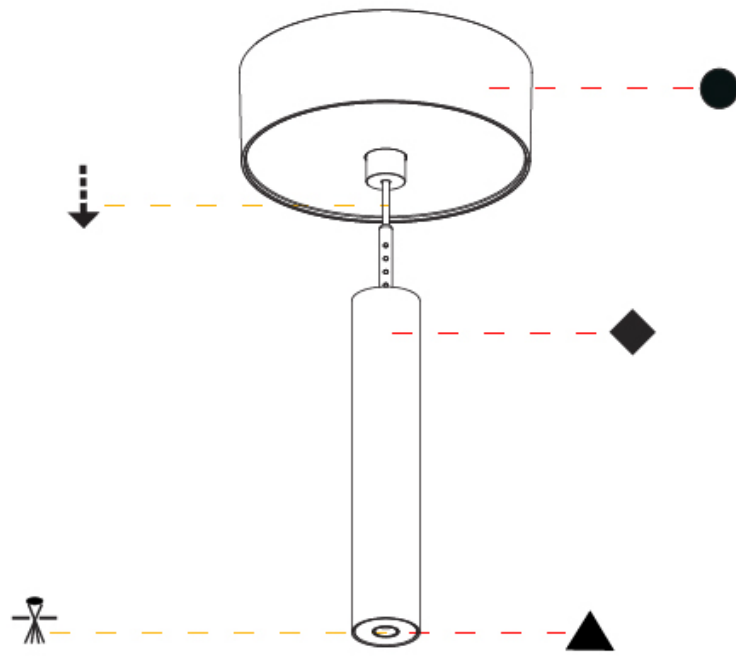

HANGOVER PLUG MONOPOINT SURFACE CANOPY SUSPENSION

A30824-

PROJECT
TYPE
SPECIFIER
QUANTITY
DATE

A