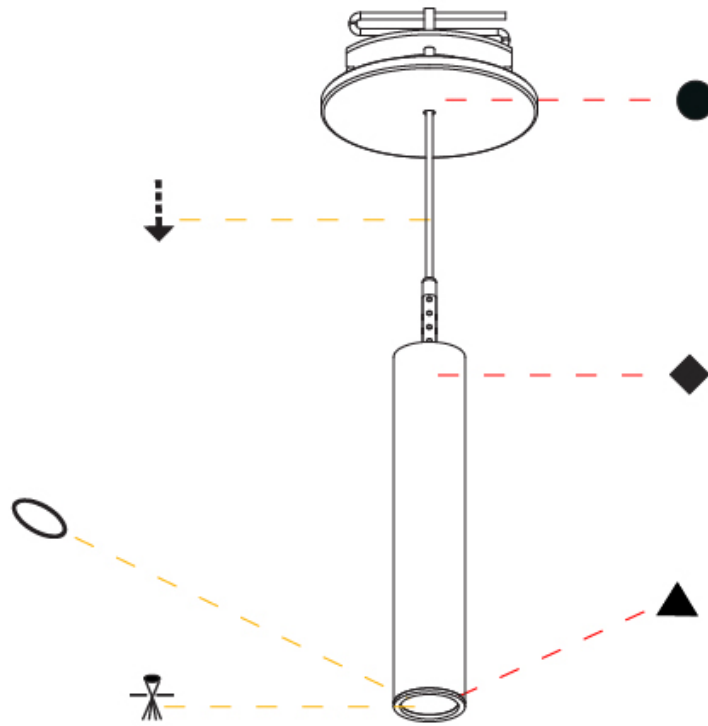

HANGOVER PLUG SHINE MONOPOINT RECESSED CANOPY SUSPENSION

A30842-

| | |
|-----------|-------|
| PROJECT | _____ |
| TYPE | _____ |
| SPECIFIER | _____ |
| QUANTITY | _____ |
| DATE | _____ |

A

| |
|-----------|
| PROJECT |
| TYPE |
| SPECIFIER |
| QUANTITY |
| DATE |