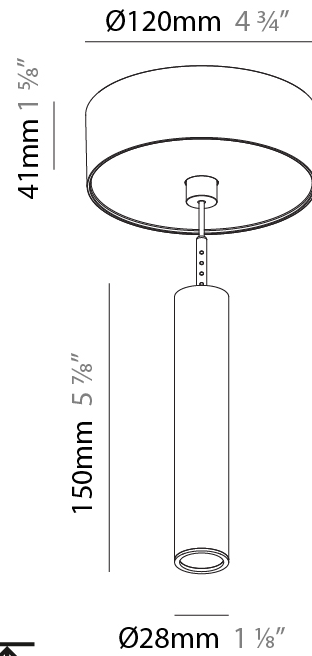

PHYSICAL

Shape: Cylinder
Diameter (mm): 28
Diameter (in): 1 1/8
Height (mm): 150
Height (in): 11 13/16
Max. Overall Height (mm): 2150
Max. Overall Height (in): 84 5/8
Weight (kg): 0.422
Weight (lbs): 0.93
Diffuser: Shine Ring - Opal / Yellow / Orange / Red / Blue / Green
Fixture Finish: SSR / BKV / CWI / CRY / HAB / UFT / ITA / RUA / FTG / MYG / LOD / PUS / FRO / FUP / KIA / POP / BLS / SPG / MEY / GOH / CHC / COM / ABZ / JAG / OBR / MOS / ROR
Fixture Material: Aluminum
Cable Details: 2000mm or 4000mm Cable - Color 01 to 10

ELECTRICAL

Lamp Type: LED (Zhaga Standard)
Input Wattage (W): 6.6
Total Output Wattage (W): 6
Dimming: Tri-Mode (Non-Dimming and Phase Dimming (120Vac only) and 0-10V Dimming)
Driver Included: Yes
Driver Location: External
Driver Type: Constant Current - Universal
Driver Class: Class 2
Housing: ENCP3 w/quick connect
Input Voltage (V): 120 - 277
Constant Current (MA): 500

LED

Number of LEDs: 1
Color Temperature (°K): 2700 / 3000 / 4000
Max. Delivered Lumen (lm): 330 / 350 / 370
CRI: >90 CRI
Efficiency (%): 86
Lamp Life (hrs): 50000
Upon Request: ***3500K available in minimum quantities (larger quantities upon request)

OPTICAL

Optic°: 24 / 32 / 58

RATINGS AND CERTIFICATIONS

Certified By: Certified for North American Standards
IP rating: IP20