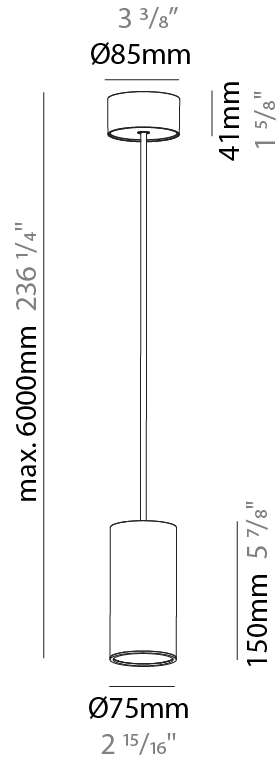

GENERAL

Series: Hangover
Subseries: Hangover Monopoint Surface Canopy
Partner: Prolicht
Division: Architectural
Installation: Suspension
Product Type: Pendant
Mounting Location: Ceiling
Light Distribution: Direct / Indirect

PHYSICAL

Shape: Cylinder
Diameter (mm): 75
Diameter (in): 2 15/16
Height (mm): 150
Height (in): 5 7/8
Max. Overall Height (mm): 2150
Max. Overall Height (in): 84 5/8
Diffuser: Shine Ring 0-6
Fixture Finish: SSR / BKV / CWI / CRY / HAB / UFT / ITA / RUA / FTG / MYG / LOD / PUS / FRO / FUP / KIA / POP / BLS / SPG / MEY / GOH / CHC / COM / ABZ / JAG / OBR / MOS / ROR
Fixture Material: Aluminum
Cable Details: 2000mm / 6000mm Cable in White / Black / Orange / Red

ELECTRICAL

Lamp Type: LED (Zhaga Standard)
Input Wattage (W): 10.9
Total Output Wattage (W): 9
Dimming: Non-Dimmable
Driver Included: Yes
Driver Location: Integrated
Driver Type: Constant Current
Driver Class: Class 2
Housing: ENCP3
Input Voltage (V): 120
Constant Current (MA): 500
Upon Request: Remote: 0-10Vdc dimming / Phase dimming 120Vac

LED

Number of LEDs: 2
Color Temperature (°K): 2700 / 3000 / 4000
Max. Delivered Lumen (lm): 911
CRI: >90 CRI
Efficiency (%): 86
Lamp Life (hrs): 50000

OPTICAL

Reflector: 18 / 36 / 52

RATINGS AND CERTIFICATIONS

Certified By: Certified for North American Standards
IP rating: IP20