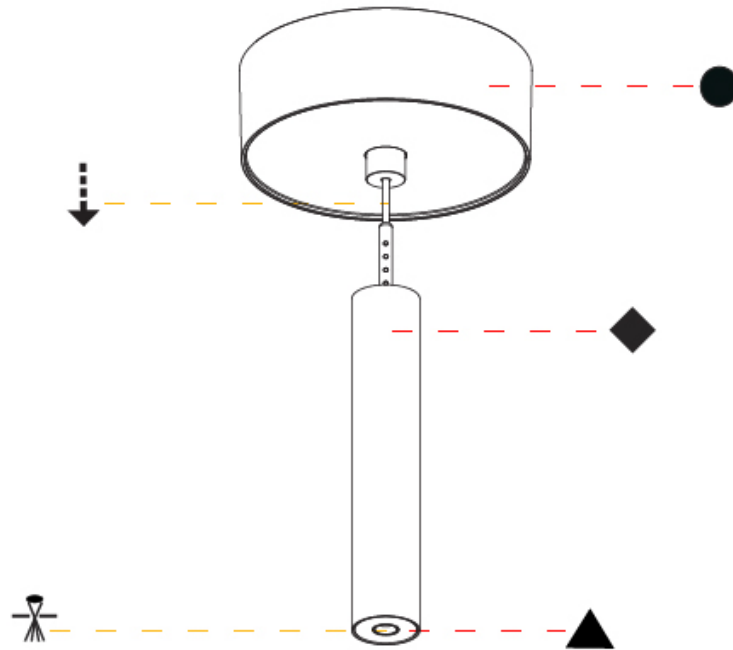

Shape: Cylinder
 Diameter (mm): 28
 Diameter (in): 1 1/8
 Height (mm): 150
 Height (in): 5 7/8
 Max. Overall Height (mm): 2150
 Max. Overall Height (in): 84 3/8
 Light Distribution: Downlight
 Weight (kg): 0.422
 Weight (lbs): 0.93
 Fixture Finish: SSR / BKV / CWI / CRY / HAB / UFT / ITA / RUA / FTG / MYG / LOD / PUS / FRO / FUP / KIA / POP / BLS / SPG / MEY / GOH / GUM / CHC / COM / ABZ / JAG / OBR / MOS / ROR
 Fixture Material: Aluminum
 Cable Details: 2000mm or 4000mm Black Cable

OPTICAL

Optic°: 24 / 32 / 34 / 55 / 58

RATINGS AND CERTIFICATIONS

Certified By: Certified for North American Standards
 IP rating: IP20

HANGOVER PLUG MONOPOINT SURFACE CANOPY SUSPENSION

A30824-

PROJECT
TYPE
SPECIFIER
QUANTITY
DATE