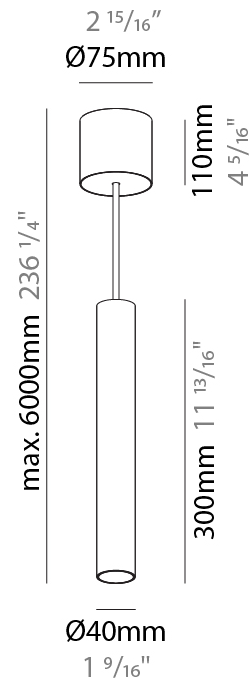

GENERAL

Series: Hangover
Subseries: Hangover Monopoint Surface Canopy
Partner: Prolicht
Division: Architectural
Installation: Suspension
Product Type: Pendant
Mounting Location: Ceiling
Light Distribution: Direct

PHYSICAL

Shape: Cylinder
Diameter (mm): 40
Diameter (in): 1 9/16
Height (mm): 300
Height (in): 11 13/16
Max. Overall Height (mm): 2300
Max. Overall Height (in): 90 9/16
Diffuser: Shine Ring 0-6
Fixture Finish: SSR / BKV / CWI / CRY / HAB / UFT / ITA / RUA / FTG / MYG / LOD / PUS / FRO / FUP / KIA / POP / BLS / SPG / MEY / GOH / CHC / COM / ABZ / JAG / OBR / MOS / ROR
Fixture Material: Aluminum
Cable Details: 2000mm / 6000mm Cable in White / Black / Orange / Red

ELECTRICAL

Lamp Type: LED (Zhaga Standard)
Input Wattage (W): 10.9
Total Output Wattage (W): 9
Dimming: Non-Dimmable
Driver Included: Yes
Driver Location: Integrated
Driver Type: Constant Current
Driver Class: Class 2
Input Voltage (V): 120
Constant Current (MA): 500
Upon Request: Remote: 0-10Vdc dimming / Phase dimming 120Vac

LED

Number of LEDs: 1
Color Temperature (°K): 2700 / 3000 / 4000
Max. Delivered Lumen (lm): 842
CRI: >90 CRI
Efficiency (%): 86
Lamp Life (hrs): 50000
Upon Request: ***3500K available in minimum quantities (larger quantities upon request)

OPTICAL

Reflector°: 40 / 50

RATINGS AND CERTIFICATIONS

Certified By: Certified for North American Standards
IP rating: IP20