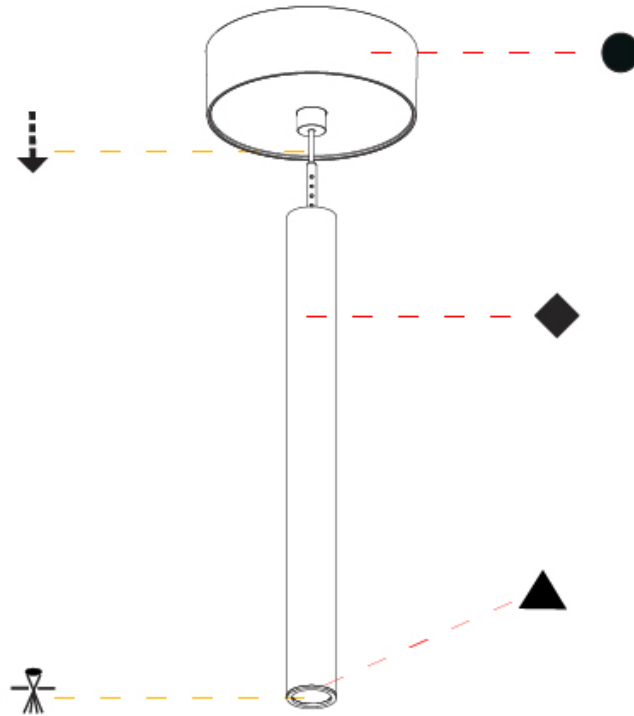

OPTICAL

Optic°: 24 / 32 / 58

RATINGS AND CERTIFICATIONS

Certified By: Certified for North American Standards
IP rating: IP20

HANGOVER PLUG SHINE MONOPOINT SURFACE CANOPY SUSPENSION

A30848-

PROJECT
TYPE
SPECIFIER
QUANTITY
DATE