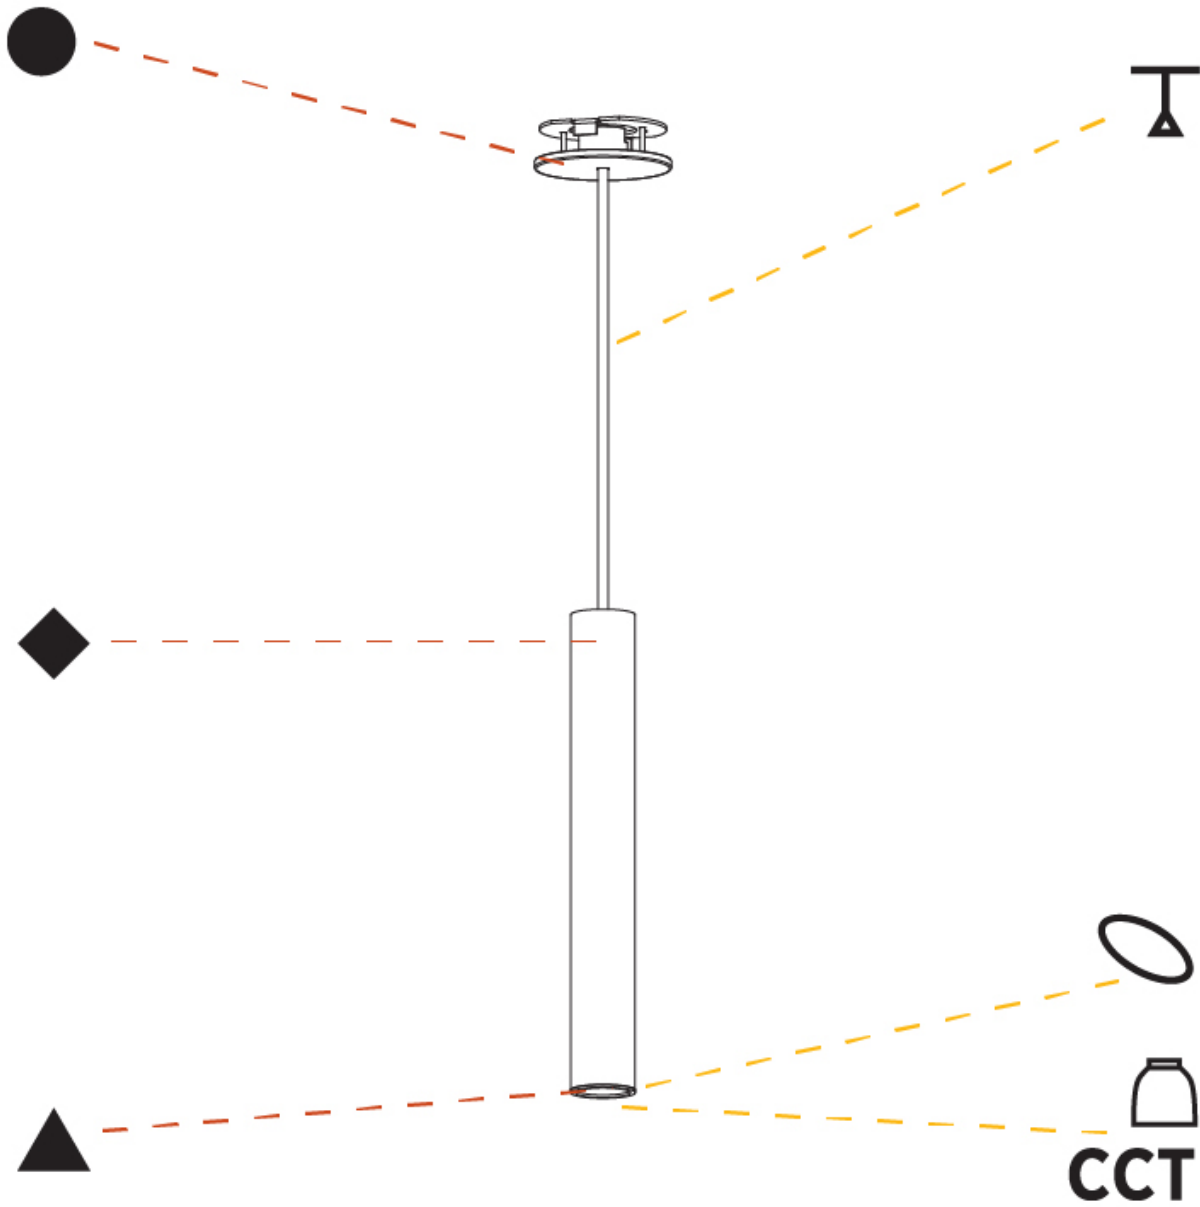

OPTICAL

Reflector°: 40 / 50

RATINGS AND CERTIFICATIONS

Certified By: Certified for North American Standards
IP rating: IP20

HANGOVER MONOPOINT RECESSED CANOPY SUSPENSION

A300151-

PROJECT
TYPE
SPECIFIER
QUANTITY
DATE