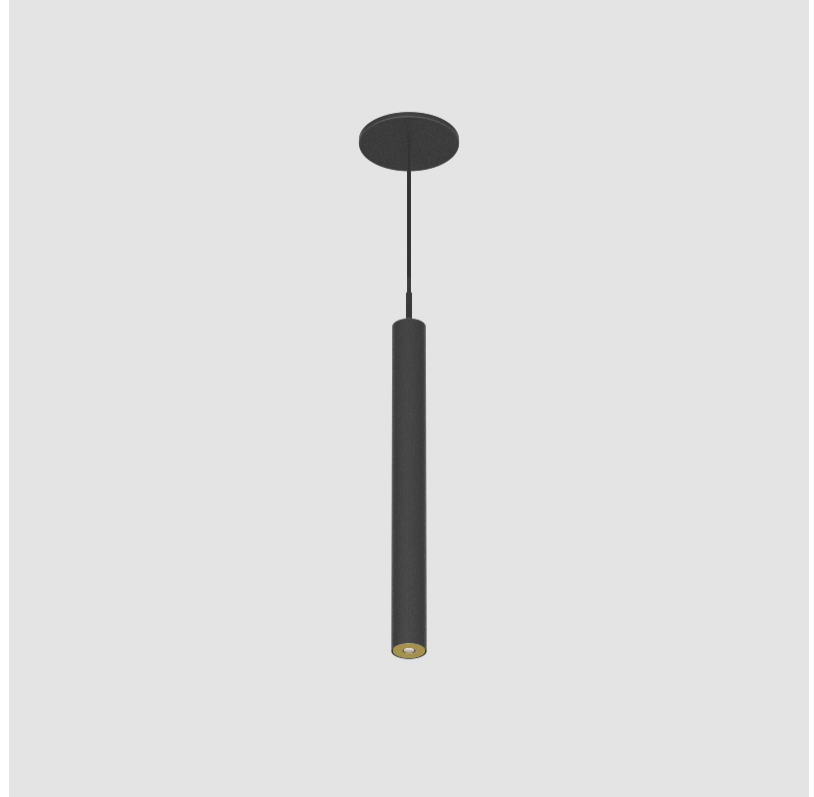

PROJECT
TYPE
SPECIFIER
QUANTITY
DATE

HANGOVER PLUG MONOPOINT RECESSED CANOPY SUSPENSION

A30840-

PROJECT
TYPE
SPECIFIER
QUANTITY
DATE

A

PROJECT
TYPE
SPECIFIER
QUANTITY
DATE

HANGOVER PLUG SHINE MONOPOINT RECESSED CANOPY SUSPENSION