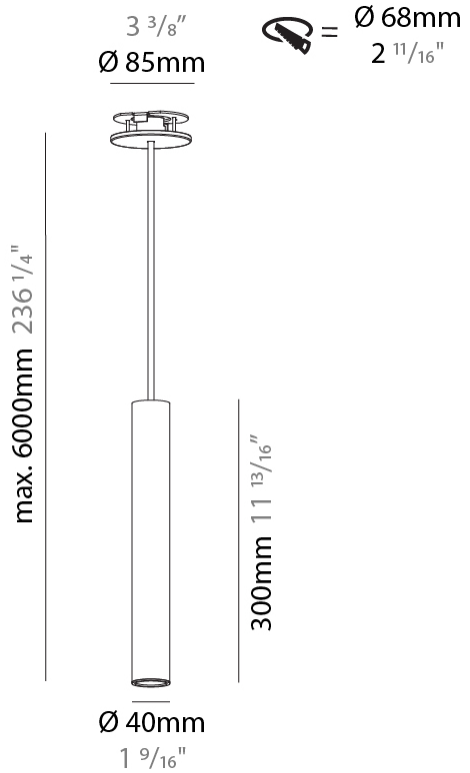

GENERAL

Series: Hangover
Subseries: Hangover Monopoint Recessed Canopy
Partner: Prolicht
Division: Architectural
Installation: Suspension
Product Type: Pendant
Mounting Location: Ceiling
Light Distribution: Direct

PHYSICAL

Shape: Cylinder
Diameter (mm): 40
Diameter (in): 1 9/16
Height (mm): 300
Height (in): 11 13/16
Max. Overall Height (mm): 2300
Max. Overall Height (in): 90 9/16
Diffuser: Shine Ring 0-6
Fixture Finish: SSR / BKV / CWI / CRY / HAB / UFT / ITA / RUA / FTG / MYG / LOD / PUS / FRO / FUP / KIA / POP / BLS / SPG / MEY / GOH / CHC / COM / ABZ / JAG / OBR / MOS / ROR
Fixture Material: Aluminum
Cable Details: 2000mm / 6000mm Cable in White / Black / Orange / Red
Cut-out Measurements: 68mm / 2 11/16"

ELECTRICAL

Lamp Type: LED (Zhaga Standard)
Input Wattage (W): 10.9
Total Output Wattage (W): 9
Dimming: Non-Dimmable
Driver Included: Yes
Driver Location: External
Driver Type: Constant Current
Driver Class: Class 2
Input Voltage (V): 120
Constant Current (mA): 500
Upon Request: Remote: 0-10Vdc dimming / Phase dimming 120Vac

LED

Number of LEDs: 1
Color Temperature (°K): 2700 / 3000 / 4000
Max. Delivered Lumen (lm): 842
CRI: >90 CRI
Lamp Life (hrs): 50000
Upon Request: ***3500K available in minimum quantities (larger quantities upon request)

OPTICAL

Reflector°: 40 / 50

RATINGS AND CERTIFICATIONS

Certified By: Certified for North American Standards
IP rating: IP20