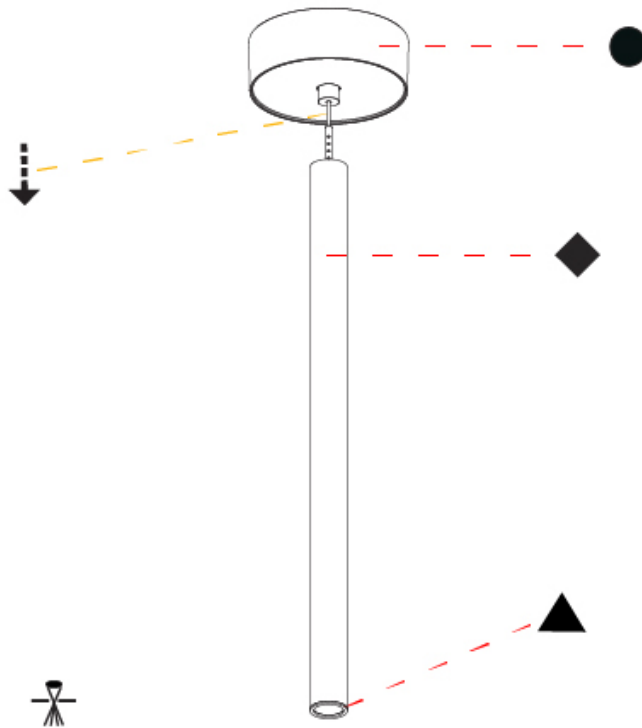

PROJECT
TYPE
SPECIFIER
QUANTITY
DATE

HANGOVER PLUG SHINE MONOPOINT RECESSED CANOPY SUSPENSION

A30844-

base number	Color Temperature	Finishes (Diamond)	Finishes (Triangle)	Finishes (Circle)	Lens Options	Shine Ring	Cable Options
-------------	-------------------	--------------------	---------------------	-------------------	--------------	------------	---------------

Shape: Cylinder
 Diameter (mm): 28
 Diameter (in): 1 1/8
 Height (mm): 450
 Height (in): 17 11/16
 Max. Overall Height (mm): 2450
 Max. Overall Height (in): 96 7/16
 Light Distribution: Downlight
 Weight (kg): 0.504
 Weight (lbs): 1.11
 Fixture Finish: [SSR / BKV / CWI / CRY / HAB / LAG / UFT / ITA / RUA / RUR / MIC / FTG / MYG / TWT / LOD / PUS / FRO / FUP / KIA / POP / BLS / SPG / MEY / GOH / GUM / CHC / COM / ABZ / JAG / OBR / MOS / ROR](#)
 Fixture Material: Aluminum
 Cable Details: [2000mm or 4000mm Black Cable](#)

Shape: Cylinder
 Diameter (mm): 28
 Diameter (in): 1 1/8
 Height (mm): 450
 Height (in): 17 11/16
 Max. Overall Height (mm): 2450
 Max. Overall Height (in): 96 7/16
 Light Distribution: Downlight
 Weight (kg): 0.64
 Weight (lbs): 1.41
 Diffuser: Shine Ring - Opal / Yellow / Orange / Red / Blue / Green
 Fixture Finish: SSR / BKV / CWI / CRY / HAB / LAG / UFT / ITA / RUA / RUR / MIC / FTG / MYG / TWT / LOD / PUS / FRO / FUP / KIA / POP / BLS / SPG / MEY / GOH / GUM / CHC / COM / ABZ / JAG / OBR / MOS / ROR
 Fixture Material: Aluminum
 Cable Details: 2000mm or 4000mm Black Cable

OPTICAL

Optic°: 24 / 32 / 58

RATINGS AND CERTIFICATIONS

Certified By: Certified for North American Standards
 IP rating: IP20

HANGOVER PLUG SHINE MONOPOINT SURFACE CANOPY SUSPENSION

A30849-

PROJECT
TYPE
SPECIFIER
QUANTITY
DATE