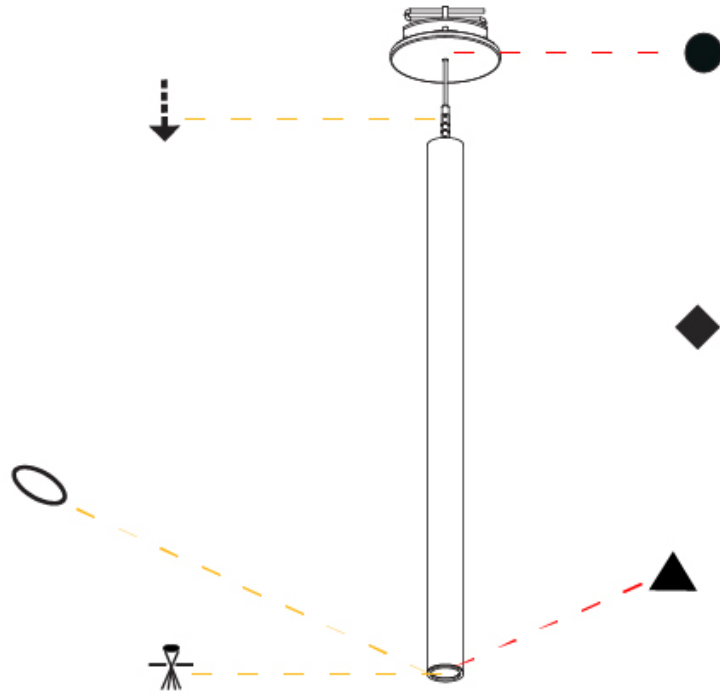

PHYSICAL

Shape: Cylinder
 Diameter (mm): 28
 Diameter (in): 1 1/8
 Height (mm): 450
 Height (in): 17 11/16
 Max. Overall Height (mm): 2450
 Max. Overall Height (in): 96 7/16
 Min. Recessing Depth (mm): 75
 Min. Recessing Depth (in): 2 15/16
 Light Distribution: Downlight
 Weight (kg): 0.504
 Weight (lbs): 1.11
 Diffuser: Shine Ring - Opal / Yellow / Orange / Red / Blue / Green
 Fixture Finish: SSR / BKV / CWI / CRY / HAB / LAG / UFT / ITA / RUA / RUR / MIC / FTG / MYG / TWT / LOD / PUS / FRO / FUP / KIA / POP / BLS / SPG / MEY / GOH / GUM / CHC / COM / ABZ / JAG / OBR / MOS / ROR
 Fixture Material: Aluminum
 Cable Details: 2000mm or 4000mm Black Cable
 Cut-out Measurements: 68mm / 2 11/16"

HANGOVER PLUG SHINE MONOPOINT RECESSED CANOPY SUSPENSION

A30844-

PROJECT
TYPE
SPECIFIER
QUANTITY
DATE

A

PROJECT
TYPE
SPECIFIER
QUANTITY
DATE

HANGOVER PLUG MONOPOINT SURFACE CANOPY SUSPENSION

A30846-

base number	Color Temperature	Finishes (Diamond)	Finishes (Triangle)	Finishes (Circle)	Lens Options	Cable Options
-------------	----------------------	-----------------------	------------------------	----------------------	-----------------	------------------

Shape: Cylinder
 Diameter (mm): 28
 Diameter (in): 1 1/8
 Height (mm): 450
 Height (in): 17 11/16
 Max. Overall Height (mm): 2450
 Max. Overall Height (in): 96 7/16
 Light Distribution: Downlight
 Weight (kg): 0.504
 Weight (lbs): 1.11
 Fixture Finish: [SSR / BKV / CWI / CRY / HAB / LAG / UFT / ITA / RUA / RUR / MIC / FTG / MYG / TWT / LOD / PUS / FRO / FUP / KIA / POP / BLS / SPG / MEY / GOH / GUM / CHC / COM / ABZ / JAG / OBR / MOS / ROR](#)
 Fixture Material: Aluminum
 Cable Details: [2000mm or 4000mm Black Cable](#)