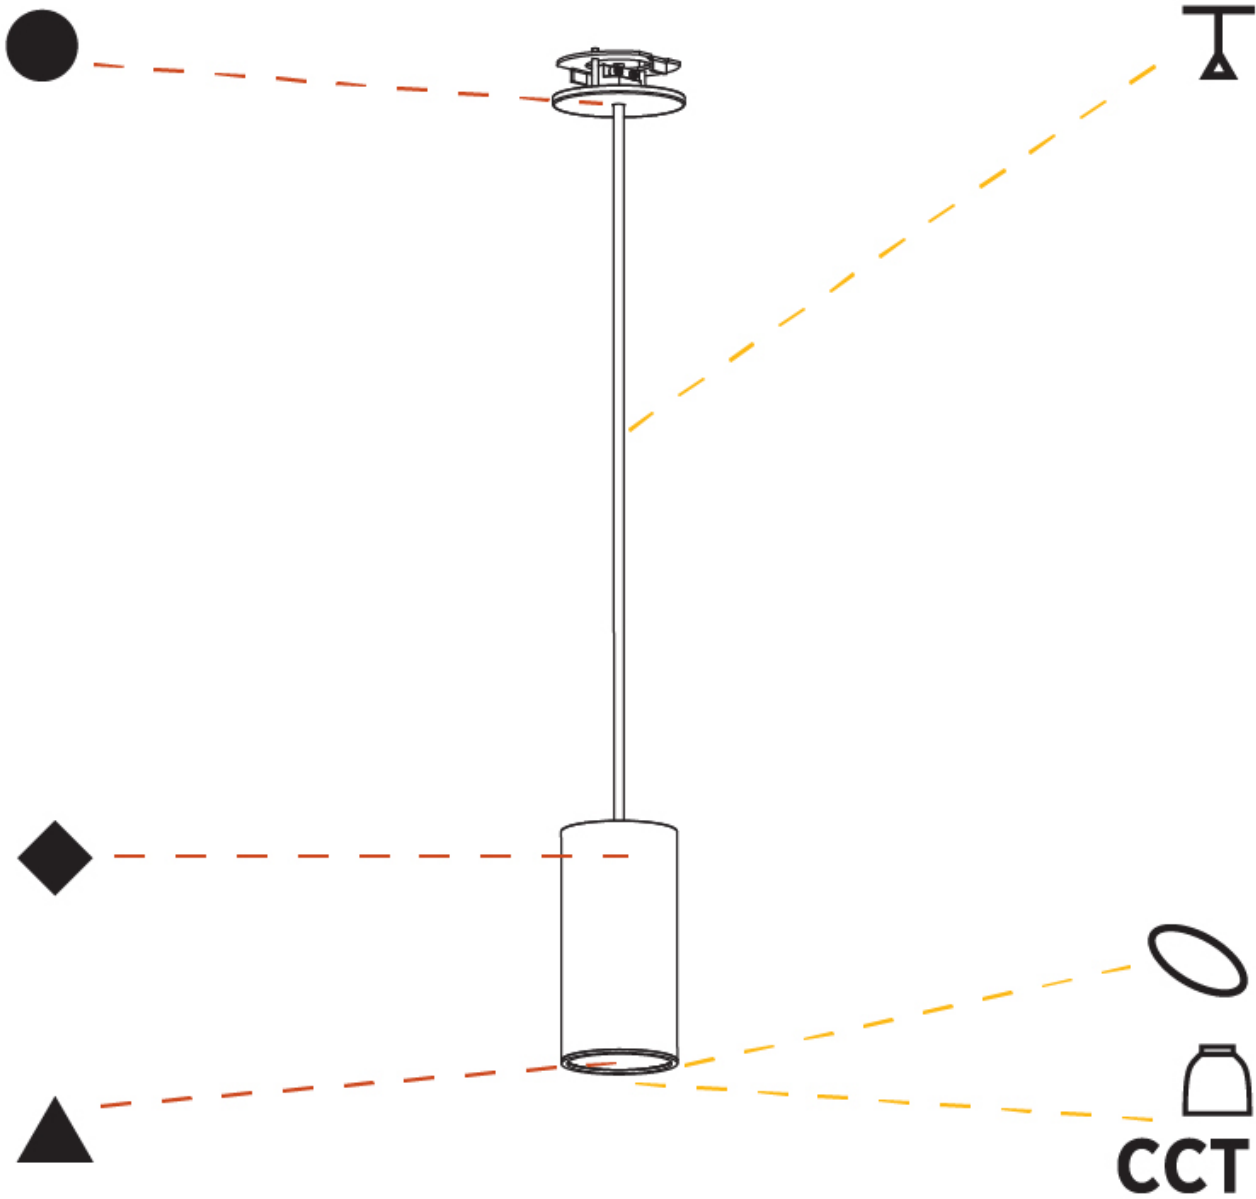

OPTICAL

Reflector: 18 / 36 / 52

RATINGS AND CERTIFICATIONS

Certified By: Certified for North American Standards
 IP rating: IP20

HANGOVER MONOPOINT RECESSED CANOPY SUSPENSION

A300156-

PROJECT
TYPE
SPECIFIER
QUANTITY
DATE