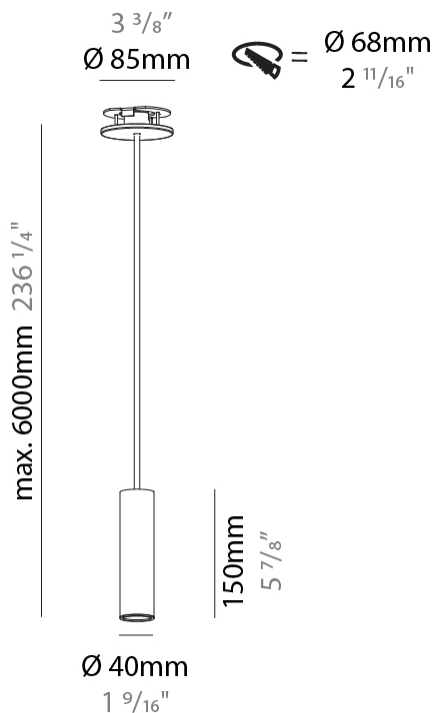

ELECTRICAL

Lamp Type: LED (Zhaga Standard)
Input Wattage (W): 10.9
Total Output Wattage (W): 9
Dimming: Non-Dimmable
Driver Included: Yes
Driver Location: External
Driver Type: Constant Current
Driver Class: Class 2
Input Voltage (V): 120
Constant Current (MA): 500
Upon Request: Remote: 0-10Vdc dimming / Phase dimming 120Vac

LED

Number of LEDs: 1
Color Temperature (°K): 2700 / 3000 / 4000
Max. Delivered Lumen (lm): 842
CRI: >90 CRI
Lamp Life (hrs): 50000
Upon Request: ***3500K available in minimum quantities (larger quantities upon request)

OPTICAL

Reflector: 40 / 50

RATINGS AND CERTIFICATIONS

Certified By: Certified for North American Standards

© 2026, T 1800-388-3382, F 416-247-9319, www.zaneen.com

Available for International specifications by adding 'INT' at the end of the existing Model #. For assistance on 'custom' specifications, contact zteam@zaneen.com. In a constant effort to supply the best product, we reserve the right to change specifications or materials without notice. The most recent specification sheets are found at zaneen.com