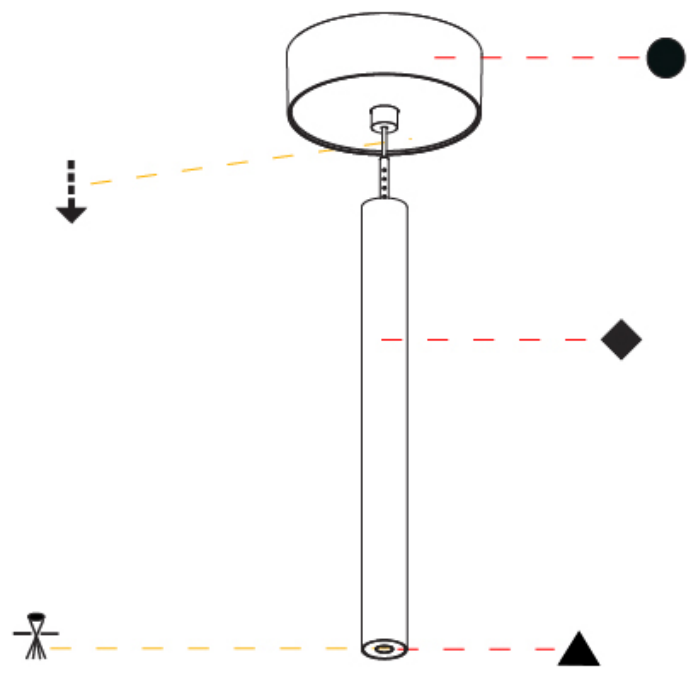

HANGOVER PLUG MONOPOINT SURFACE CANOPY SUSPENSION

A30845-

PROJECT
TYPE
SPECIFIER
QUANTITY
DATE

A