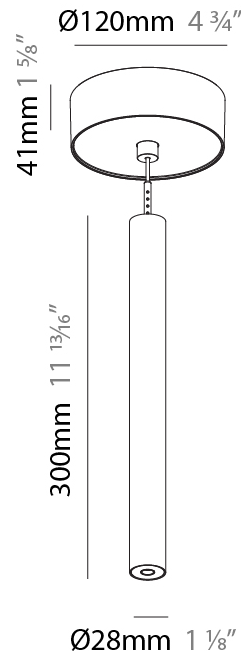

GENERAL

Series: Hangover
Subseries: Hangover Plug Monopoint Surface Canopy
Partner: Prolicht
Division: Architectural
Installation: Suspension
Product Type: Pendant
Mounting Location: Ceiling
Light Distribution: Direct

PHYSICAL

Shape: Cylinder
Diameter (mm): 28
Diameter (in): 1 1/8
Height (mm): 300
Height (in): 11 13/16
Max. Overall Height (mm): 2300
Max. Overall Height (in): 90 7/16
Weight (kg): 0.75
Weight (lbs): 1.65
Fixture Finish: SSR / BKV / CWI / CRY / HAB / UFT / ITA / RUA / FTG / MYG / LOD / PUS / FRO / FUP / KIA / POP / BLS / SPG / MEY / GOH / CHC / COM / ABZ / JAG / OBR / MOS / ROR
Fixture Material: Aluminum
Cable Details: 2000mm or 4000mm Black Cable

ELECTRICAL

Lamp Type: LED (Zhaga Standard)
Input Wattage (W): 6.6
Total Output Wattage (W): 6
Dimming: Tri-Mode (Non-Dimming and Phase Dimming (120Vac only) and 0-10V Dimming)
Driver Included: Yes
Driver Location: External
Driver Type: Integral LED Driver - Universal
Driver Class: Class 2
Housing: ENCP3 w/quick connect
Input Voltage (V): 120 - 277
Constant Current (MA): 500

LED

Number of LEDs: 1
Color Temperature (°K): 2700 / 3000 / 4000
Max. Delivered Lumen (lm): 330 / 360 / 380
CRI: >90 CRI
Efficiency (%): 86
Lamp Life (hrs): 50000
Upon Request: ***3500K available in minimum quantities (larger quantities upon request)

OPTICAL

Optic°: 24 / 32 / 34 / 55 / 58

RATINGS AND CERTIFICATIONS

Certified By: Certified for North American Standards
IP rating: IP20