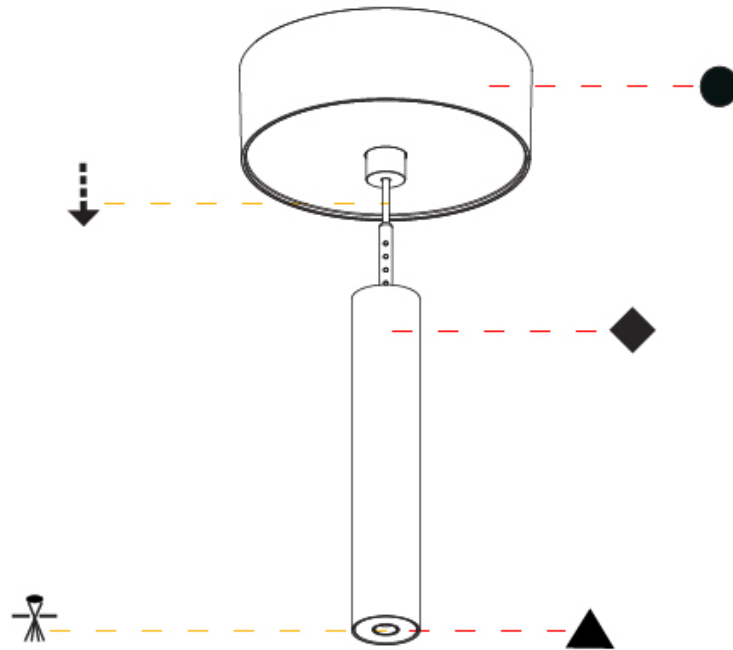

OPTICAL

Optic°: 24 / 32 / 34 / 55 / 58

RATINGS AND CERTIFICATIONS

Certified By: Certified for North American Standards
IP rating: IP20

HANGOVER PLUG MONOPOINT SURFACE CANOPY SUSPENSION

A30824-

PROJECT	_____
TYPE	_____
SPECIFIER	_____
QUANTITY	_____
DATE	_____