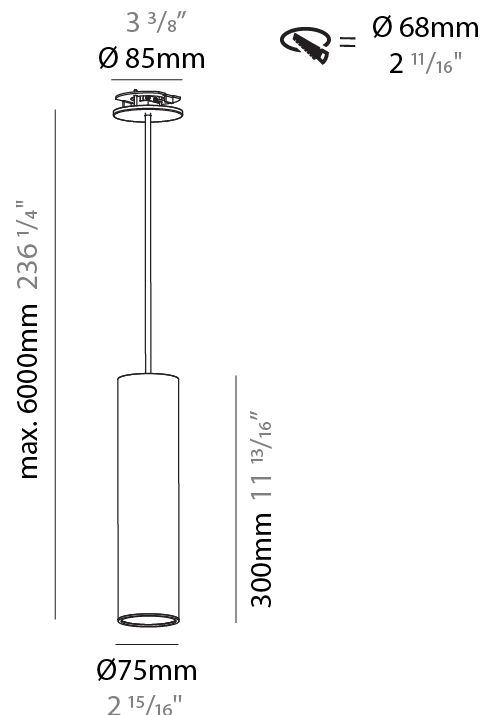

GENERAL

Series: Hangover
Subseries: Hangover Monopoint Recessed Canopy
Partner: Prolicht
Division: Architectural
Installation: Suspension
Product Type: Pendant
Mounting Location: Ceiling
Light Distribution: Direct

PHYSICAL

Shape: Cylinder
Diameter (mm): 75
Diameter (in): 2 15/16
Height (mm): 300
Height (in): 11 13/16
Max. Overall Height (mm): 2300
Max. Overall Height (in): 90 9/16
Diffuser: Shine Ring 0-6
Fixture Finish: SSR / BKV / CWI / CRY / HAB / UFT / ITA / RUA / FTG / MYG / LOD / PUS / FRO / FUP / KIA / POP / BLS / SPG / MEY / GOH / CHC / COM / ABZ / JAG / OBR / MOS / ROR
Fixture Material: Aluminum
Cable Details: 2000mm / 6000mm Cable in White / Black / Orange / Red
Cut-out Measurements: 68mm / 2 11/16"

ELECTRICAL

Lamp Type: LED (Zhaga Standard)
Input Wattage (W): 10.9
Total Output Wattage (W): 9
Dimming: Tri-Mode (Non-Dimming and Phase Dimming (120Vac only) and 0-10V Dimming)
Driver Included: Yes
Driver Location: External
Driver Type: Constant Current - Universal
Driver Class: Class 2
Housing: ENCP3 w/Quick Connect
Input Voltage (V): 120 - 277
Constant Current (MA): 500

LED

Number of LEDs: 1
Color Temperature (°K): 2700 / 3000 / 4000
Max. Delivered Lumen (lm): 923
CRI: >90 CRI
Lamp Life (hrs): 50000
Upon Request: ***3500K available in minimum quantities (larger quantities upon request)

OPTICAL

Reflector: 18 / 36 / 52

RATINGS AND CERTIFICATIONS

Certified By: Certified for North American Standards
IP rating: IP20