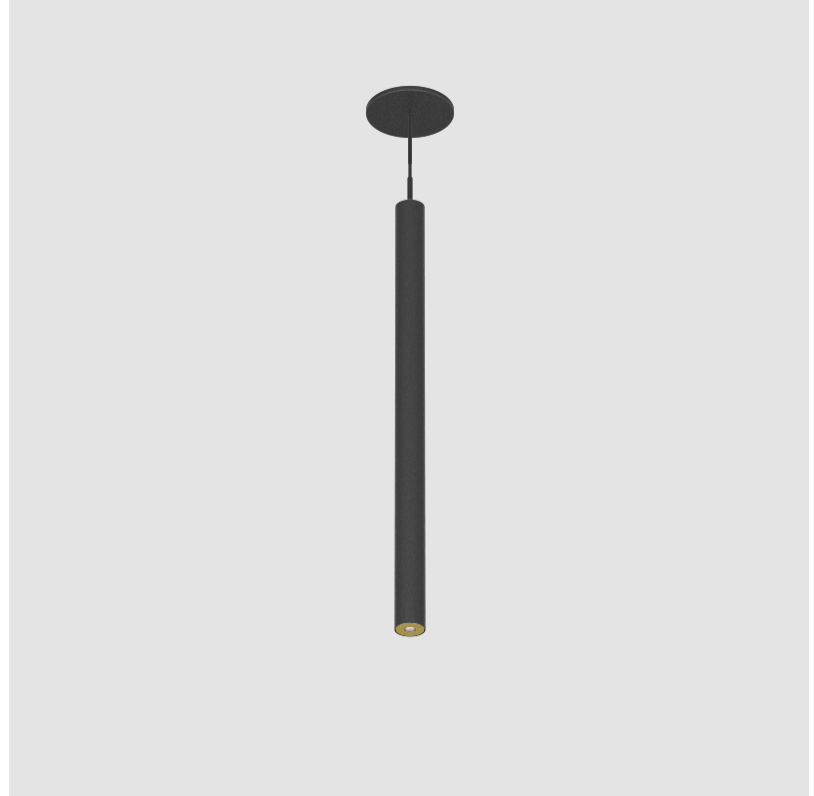

HANGOVER PLUG MONOPOINT RECESSED CANOPY SUSPENSION

A30841-

PROJECT _____

TYPE _____

SPECIFIER _____

QUANTITY _____

DATE _____

A