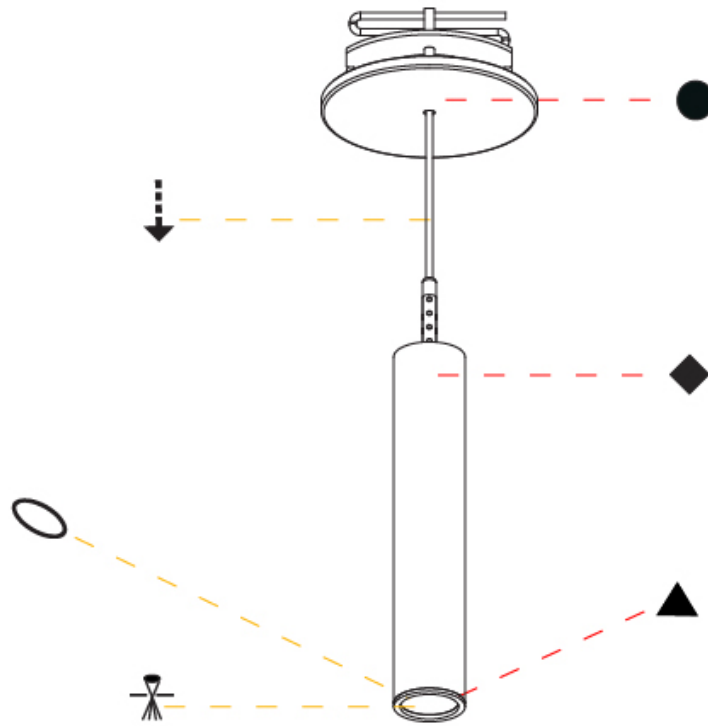

HANGOVER PLUG SHINE MONOPOINT RECESSED CANOPY SUSPENSION

A30842-

PROJECT	_____
TYPE	_____
SPECIFIER	_____
QUANTITY	_____
DATE	_____

A

PROJECT
TYPE
SPECIFIER
QUANTITY
DATE

HANGOVER PLUG SHINE MONOPOINT RECESSED CANOPY SUSPENSION