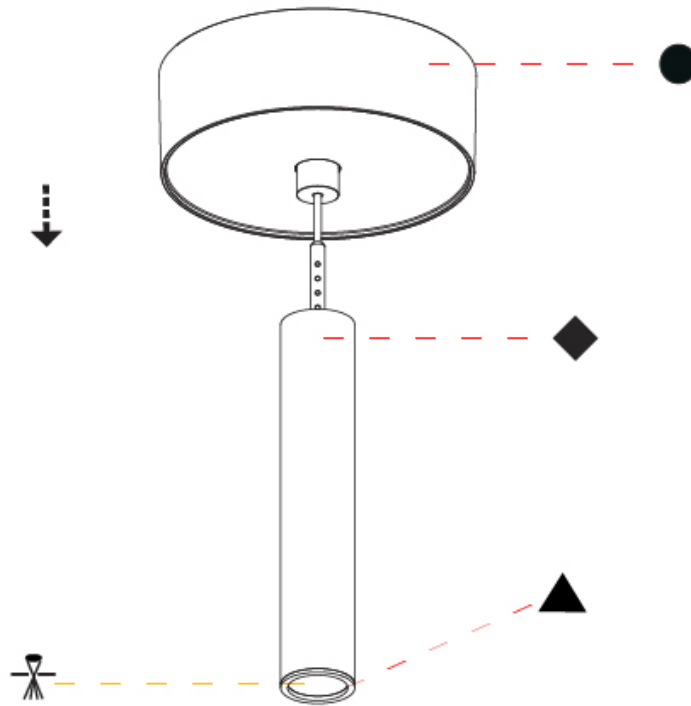

A

PROJECT
TYPE
SPECIFIER
QUANTITY
DATE

HANGOVER PLUG SHINE MONOPOINT SURFACE CANOPY SUSPENSION

A30848-

base number	Color Temperature	Finishes (Diamond)	Finishes (Triangle)	Finishes (Circle)	Lens Options	Shine Ring	Cable Options
-------------	-------------------	--------------------	---------------------	-------------------	--------------	------------	---------------