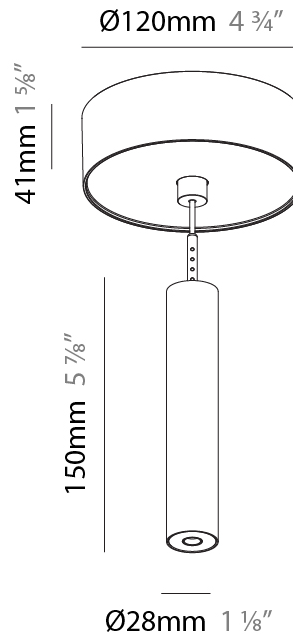

GENERAL

Series: Hangover
Subseries: Hangover Plug Monopoint Surface Canopy
Partner: Prolicht
Division: Architectural
Installation: Suspension
Product Type: Pendant
Mounting Location: Ceiling
Light Distribution: Direct

PHYSICAL

Shape: Cylinder
Diameter (mm): 28
Diameter (in): 1 1/8
Height (mm): 150
Height (in): 5 7/8
Max. Overall Height (mm): 2150
Max. Overall Height (in): 84 3/8
Weight (kg): 0.422
Weight (lbs): 0.93
Fixture Finish: SSR / BKV / CWI / CRY / HAB / UFT / ITA / RUA / FTG / MYG / LOD / PUS / FRO / FUP / KIA / POP / BLS / SPG / MEY / GOH / CHC / COM / ABZ / JAG / OBR / MOS / ROR
Fixture Material: Aluminum
Cable Details: 2000mm or 4000mm Black Cable

ELECTRICAL

Lamp Type: LED (Zhaga Standard)
Input Wattage (W): 6.6
Total Output Wattage (W): 6
Dimming: Tri-Mode (Non-Dimming and Phase Dimming (120Vac only) and 0-10V Dimming)
Driver Included: Yes
Driver Location: External
Driver Type: Constant Current - Universal
Driver Class: Class 2
Housing: ENCP3 w/Quick Connect
Input Voltage (V): 120 - 277
Constant Current (MA): 500

LED

Number of LEDs: 1
Color Temperature (°K): 2700 / 3000 / 4000
Max. Delivered Lumen (lm): 330 / 360 / 380
CRI: >90 CRI
Efficiency (%): 86
Lamp Life (hrs): 50000
Upon Request: ***3500K available in minimum quantities (larger quantities upon request)

OPTICAL

Optic°: 24 / 32 / 34 / 55 / 58

RATINGS AND CERTIFICATIONS

Certified By: Certified for North American Standards
IP rating: IP20