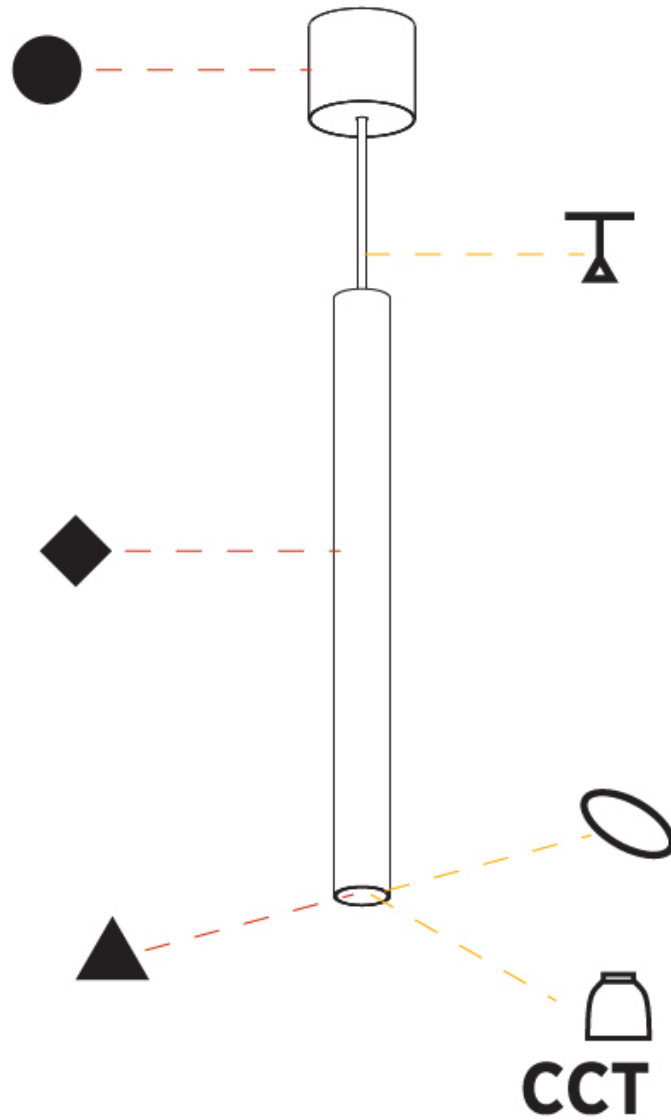

HANGOVER MONOPOINT SURFACE CANOPY SUSPENSION

A300155-

PROJECT
TYPE
SPECIFIER
QUANTITY
DATE

A