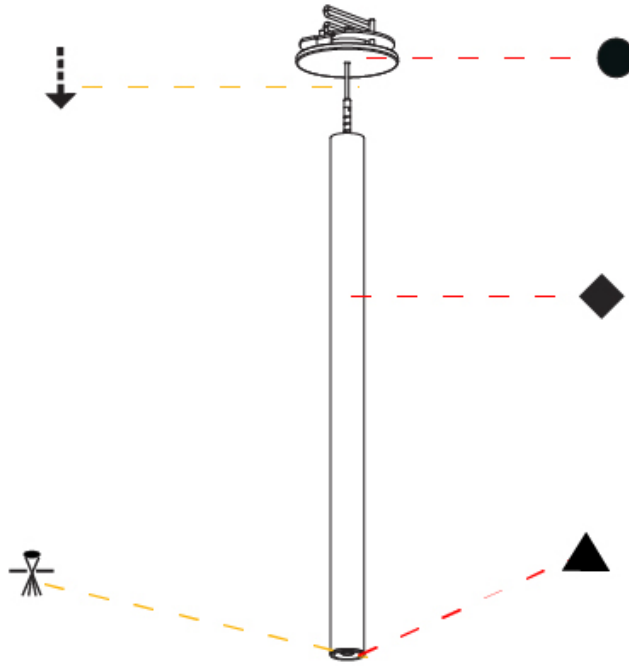

HANGOVER PLUG MONOPOINT RECESSED CANOPY SUSPENSION

A30841-

PROJECT _____

TYPE _____

SPECIFIER _____

QUANTITY _____

DATE _____

A