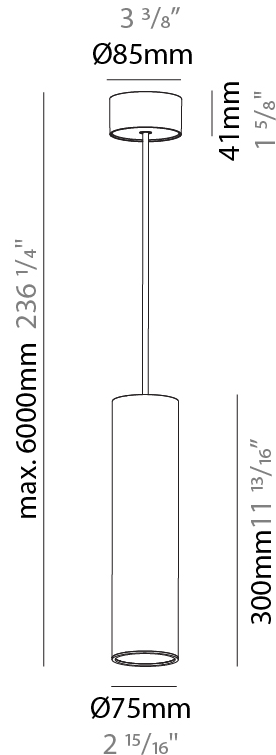

GENERAL

Series: Hangover
Subseries: Hangover Monopoint Surface Canopy
Partner: Prolicht
Division: Architectural
Installation: Suspension
Product Type: Pendant
Mounting Location: Ceiling
Light Distribution: Direct / Indirect

PHYSICAL

Shape: Cylinder
Diameter (mm): 75
Diameter (in): 2 15/16
Height (mm): 300
Height (in): 11 13/16
Max. Overall Height (mm): 2300
Max. Overall Height (in): 90 9/16
Diffuser: Shine Ring 0-6
Fixture Finish: SSR / BKV / CWI / CRY / HAB / UFT / ITA / RUA / FTG / MYG / LOD / PUS / FRO / FUP / KIA / POP / BLS / SPG / MEY / GOH / CHC / COM / ABZ / JAG / OBR / MOS / ROR
Fixture Material: Aluminum
Cable Details: 2000mm / 6000mm Cable in White / Black / Orange / Red

ELECTRICAL

Lamp Type: LED (Zhaga Standard)
Input Wattage (W): 20.8
Total Output Wattage (W): 19
Dimming: Tri-Mode (Non-Dimming and Phase Dimming (120Vac only) and 0-10V Dimming)
Driver Included: Yes
Driver Location: External
Driver Type: Constant Current - Universal
Driver Class: Class 2
Housing: ENCP3
Input Voltage (V): 120 - 277
Constant Current (MA): 500

LED

Number of LEDs: 2
Color Temperature (°K): 2700 / 3000 / 4000
Max. Delivered Lumen (lm): 1821
CRI: >90 CRI
Efficiency (%): 86
Lamp Life (hrs): 50000

OPTICAL

Reflector°: 18 / 36 / 52

RATINGS AND CERTIFICATIONS

Certified By: Certified for North American Standards
IP rating: IP20