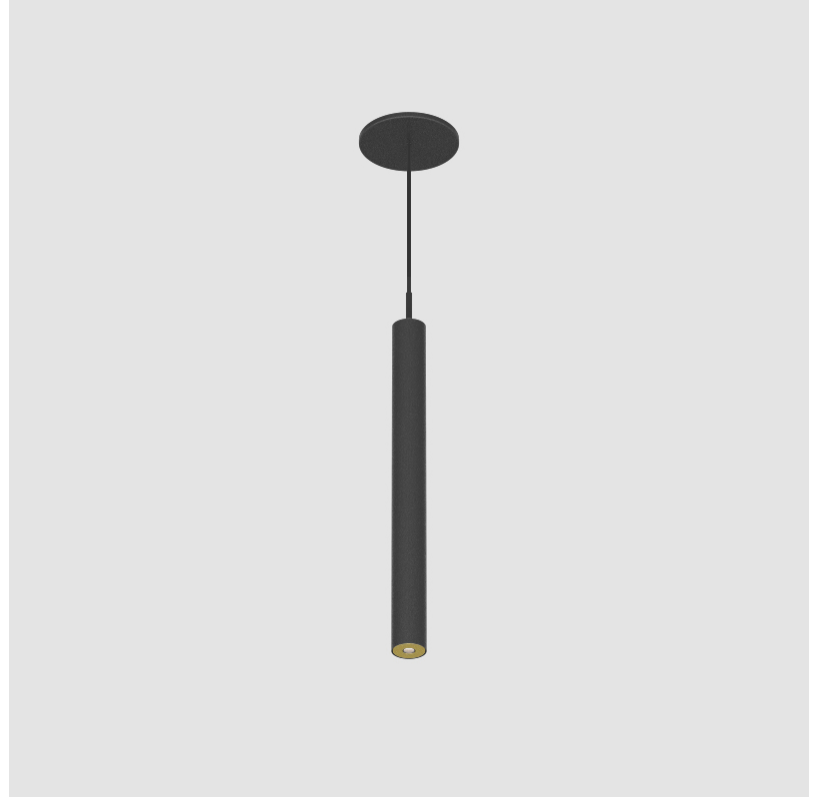

PROJECT
TYPE
SPECIFIER
QUANTITY
DATE

HANGOVER PLUG MONOPOINT RECESSED CANOPY SUSPENSION

A30840-

PROJECT
TYPE
SPECIFIER
QUANTITY
DATE

A

PROJECT
TYPE
SPECIFIER
QUANTITY
DATE

HANGOVER PLUG MONOPOINT RECESSED CANOPY SUSPENSION