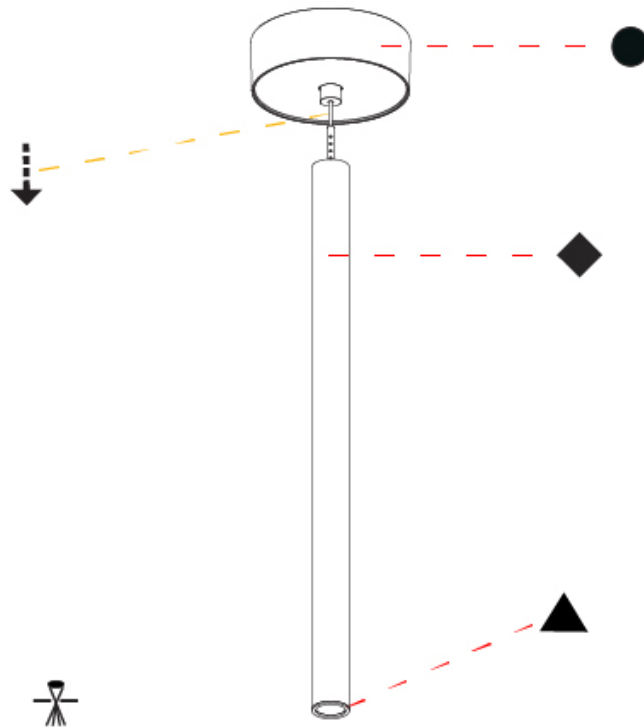

OPTICAL

Optic°: 24 / 32 / 58

RATINGS AND CERTIFICATIONS

Certified By: Certified for North American Standards
IP rating: IP20

HANGOVER PLUG SHINE MONOPOINT SURFACE CANOPY SUSPENSION

A30849-

PROJECT
TYPE
SPECIFIER
QUANTITY
DATE