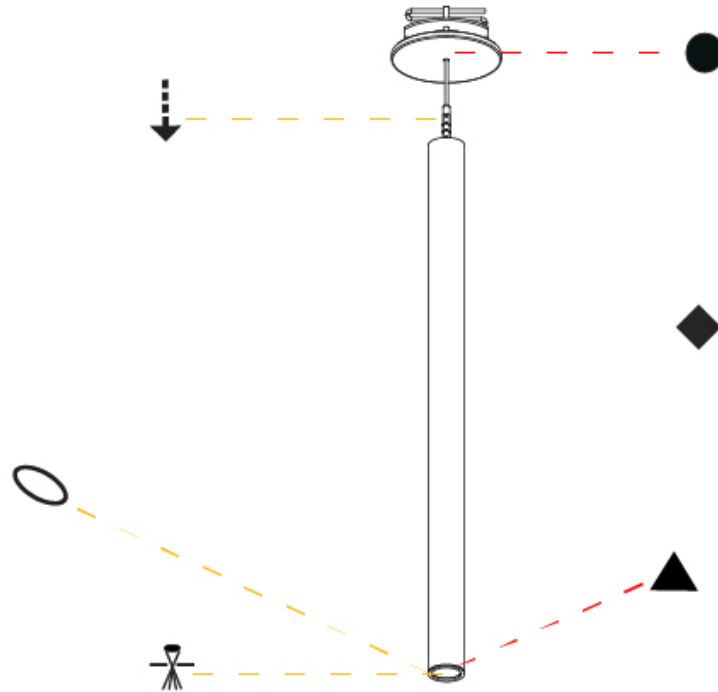

HANGOVER PLUG SHINE MONOPOINT RECESSED CANOPY SUSPENSION

A30844-

PROJECT
TYPE
SPECIFIER
QUANTITY
DATE

A

PROJECT
TYPE
SPECIFIER
QUANTITY
DATE

HANGOVER PLUG MONOPOINT SURFACE CANOPY SUSPENSION

A30845-

base number	Color Temperature	Finishes (Diamond)	Finishes (Triangle)	Finishes (Circle)	Lens Options	Cable Options
-------------	----------------------	-----------------------	------------------------	----------------------	-----------------	------------------