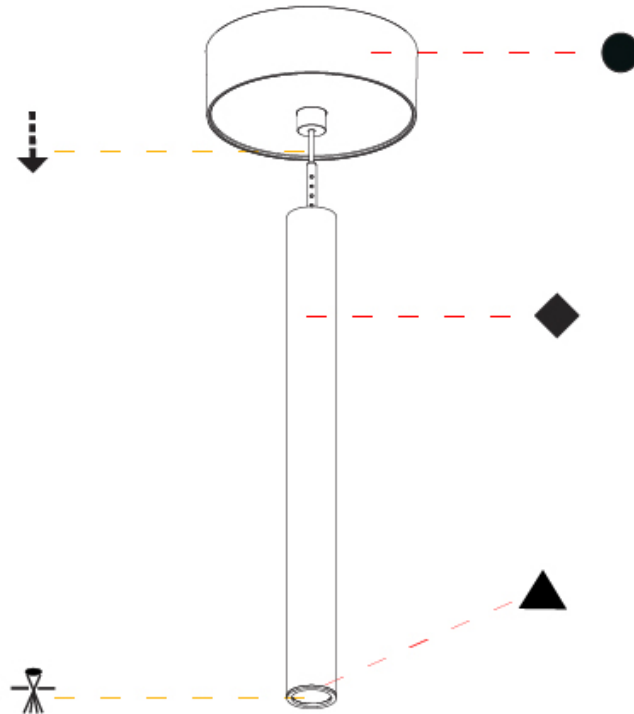

HANGOVER PLUG SHINE MONOPOINT SURFACE CANOPY SUSPENSION

A30848-

PROJECT

TYPE

SPECIFIER

QUANTITY

DATE

A