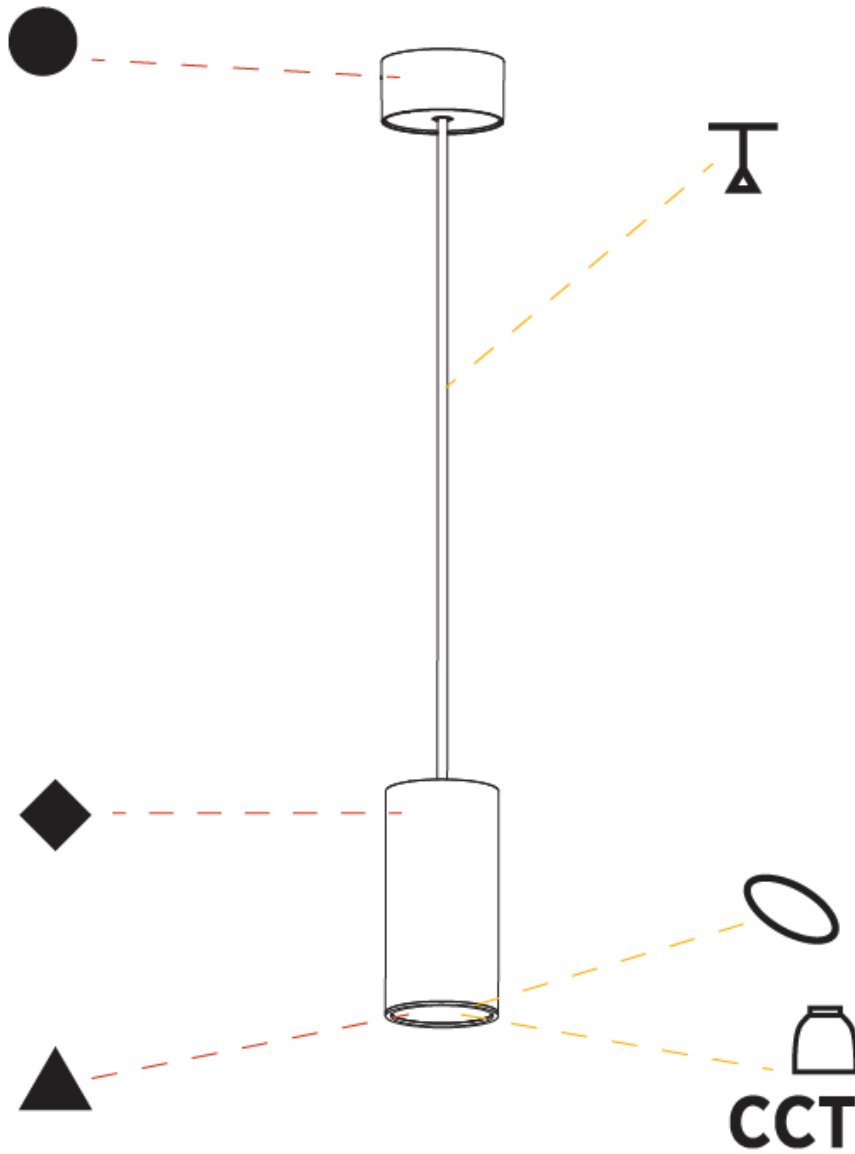

HANGOVER MONOPOINT SURFACE CANOPY SUSPENSION

A300164-

PROJECT
TYPE
SPECIFIER
QUANTITY
DATE