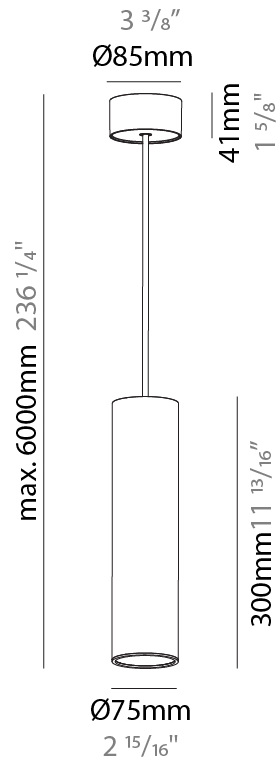

GENERAL

Series: Hangover
Subseries: Hangover Monopoint Surface Canopy
Brand: Prolicht
Division: Architectural
Mounting Type: Suspension
Mounting Location: Ceiling
Subcategory: Pendant

PHYSICAL

Shape: Cylinder
Diameter (mm): 75
Diameter (in): 2 ¹⁵/₁₆
Height (mm): 300
Height (in): 11 ¹³/₁₆
Max. Overall Height (mm): 2300
Max. Overall Height (in): 90 ⁹/₁₆
Light Distribution: Direct / Indirect
Diffuser: Shine Ring 0-6
Fixture Finish: SSR / BKV / CWI / CRY / HAB / UFT / ITA / RUA / FTG / MYG / LOD / PUS / FRO / FUP / KIA / POP / BLS / SPG / MEY / GOH / GUM / CHC / COM / ABZ / JAG / OBR / MOS / ROR
Fixture Material: Aluminum
Cable Details: 2000mm / 6000mm Cable in White / Black / Orange / Red

ELECTRICAL

Lamp Type: LED (Zhaga Standard)
Input Wattage (W): 20.8
Total Output Wattage (W): 19
Dimming: Tri-Mode (Non-Dimming and Phase Dimming (120Vac only) and 0-10V Dimming)
Driver Included: Yes
Driver Location: External
Driver Type: Constant Current - Universal
Driver Class: Class 2
Housing: ENCP3
Input Voltage (V): 120 - 277
Constant Current (MA): 500

LED

Number of LEDs: 2
Color Temperature (°K): 2700 / 3000 / 4000
Max. Delivered Lumen (lm): 1821
CRI: >90 CRI
Efficiency (%): 86
Lamp Life (hrs): 50000

OPTICAL

Reflector°: 18 / 36 / 52

RATINGS AND CERTIFICATIONS

Certified By: Certified for North American Standards
IP rating: IP20