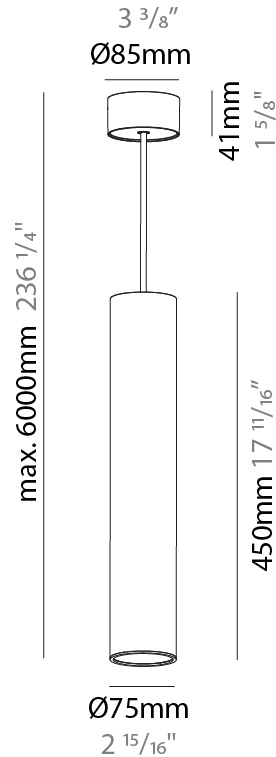

GENERAL

Series: Hangover
Subseries: Hangover Monopoint Surface Canopy
Brand: Prolicht
Division: Architectural
Mounting Type: Suspension
Mounting Location: Ceiling
Subcategory: Pendant

PHYSICAL

Shape: Cylinder
Diameter (mm): 75
Diameter (in): 2 ¹⁵/₁₆
Height (mm): 450
Height (in): 17 ¹¹/₁₆
Max. Overall Height (mm): 2450
Max. Overall Height (in): 96 ⁷/₁₆
Light Distribution: Downlight
Diffuser: Shine Ring 0-6
Fixture Finish: SSR / BKV / CWI / CRY / HAB / UFT / ITA / RUA / FTG / MYG / LOD / PUS / FRO / FUP / KIA / POP / BLS / SPG / MEY / GOH / GUM / CHC / COM / ABZ / JAG / OBR / MOS / ROR
Fixture Material: Aluminum
Cable Details: 2000mm / 6000mm Cable in White / Black / Orange / Red

ELECTRICAL

Lamp Type: LED (Zhaga Standard)
Input Wattage (W): 20
Total Output Wattage (W): 18.9
Dimming: Non-Dimmable
Driver Included: Yes
Driver Location: Integrated
Driver Type: Constant Current
Driver Class: Class 2
Housing: ENCP3
Input Voltage (V): 120
Constant Current (MA): 500
Upon Request: Remote: 0-10Vdc dimming / Phase dimming 120Vac

LED

Number of LEDs: 1
Color Temperature (°K): 2700 / 3000 / 4000
Max. Delivered Lumen (lm): 1680
CRI: >90 CRI
Efficiency (%): 86
Lamp Life (hrs): 50000

OPTICAL

Reflector: 18 / 36 / 52

RATINGS AND CERTIFICATIONS

Certified By: Certified for North American Standards
IP rating: IP20