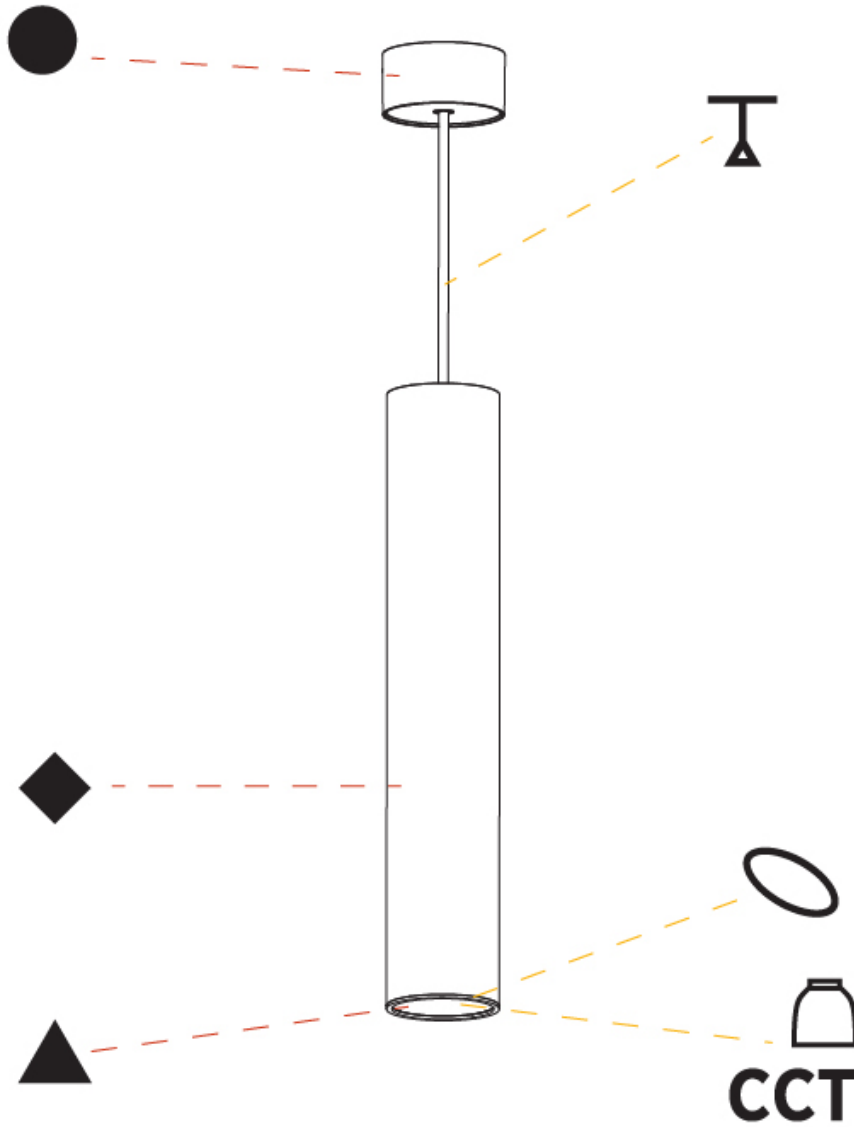

HANGOVER MONOPOINT SURFACE CANOPY SUSPENSION

A300169-

PROJECT
TYPE
SPECIFIER
QUANTITY
DATE

A