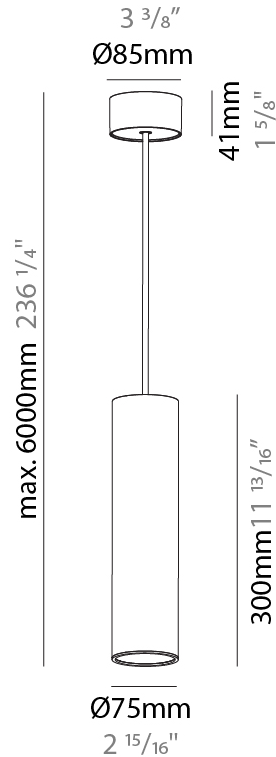

GENERAL

Series: Hangover
Subseries: Hangover Monopoint Surface Canopy
Brand: Prolicht
Division: Architectural
Mounting Type: Suspension
Mounting Location: Ceiling
Subcategory: Pendant

PHYSICAL

Shape: Cylinder
Diameter (mm): 75
Diameter (in): 2 ¹⁵/₁₆
Height (mm): 300
Height (in): 11 ¹³/₁₆
Max. Overall Height (mm): 2300
Max. Overall Height (in): 90 ⁹/₁₆
Light Distribution: Downlight
Diffuser: Shine Ring 0-6
Fixture Finish: SSR / BKV / CWI / CRY / HAB / UFT / ITA / RUA / FTG / MYG / LOD / PUS / FRO / FUP / KIA / POP / BLS / SPG / MEY / GOH / GUM / CHC / COM / ABZ / JAG / OBR / MOS / ROR
Fixture Material: Aluminum
Cable Details: 2000mm / 6000mm Cable in White / Black / Orange / Red

ELECTRICAL

Lamp Type: LED (Zhaga Standard)
Input Wattage (W): 10.9
Total Output Wattage (W): 9
Dimming: Non-Dimmable
Driver Included: Yes
Driver Location: Integrated
Driver Type: Constant Current
Driver Class: Class 2
Housing: ENCP3
Input Voltage (V): 120
Constant Current (MA): 500
Upon Request: Remote: 0-10Vdc dimming / Phase dimming 120Vac

LED

Number of LEDs: 1
Color Temperature (°K): 2700 / 3000 / 4000
Max. Delivered Lumen (lm): 923
CRI: >90 CRI
Efficiency (%): 86
Lamp Life (hrs): 50000

OPTICAL

Reflector: 18 / 36 / 52

RATINGS AND CERTIFICATIONS

Certified By: Certified for North American Standards
IP rating: IP20