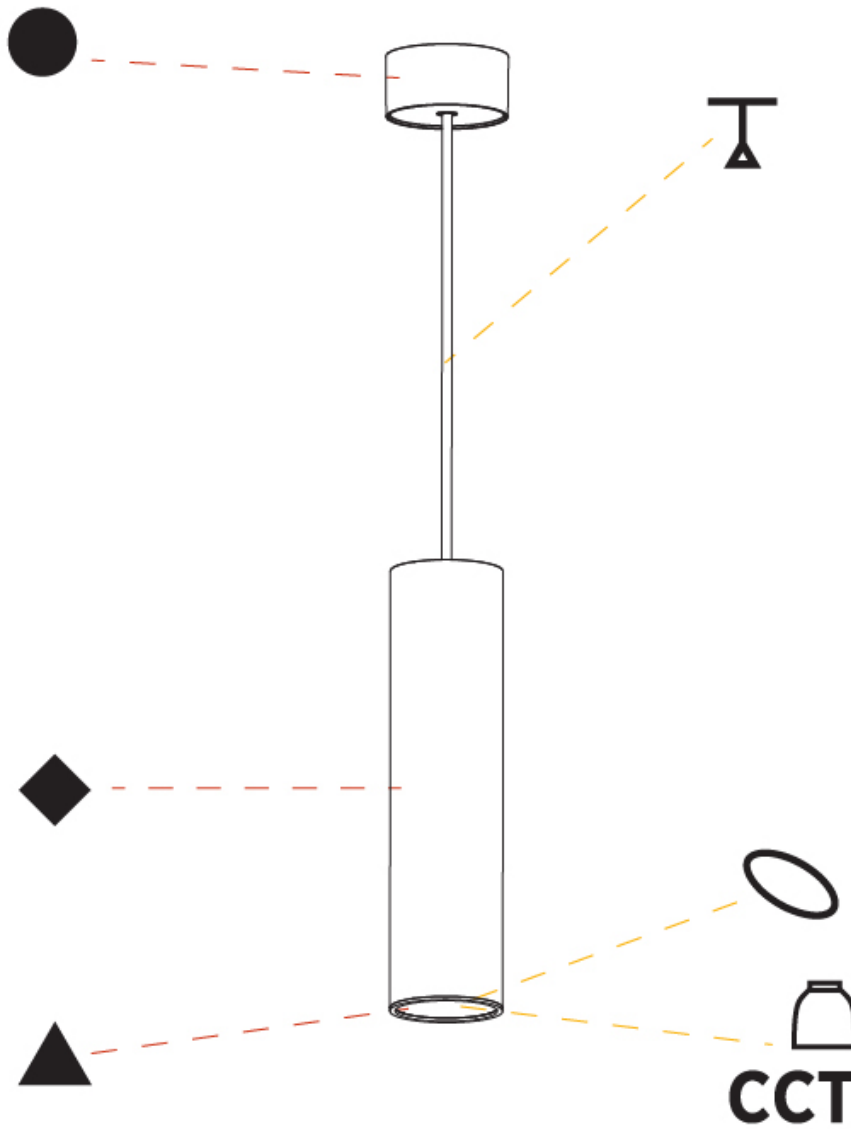

HANGOVER MONOPOINT SURFACE CANOPY SUSPENSION

A300166-

PROJECT
TYPE
SPECIFIER
QUANTITY
DATE