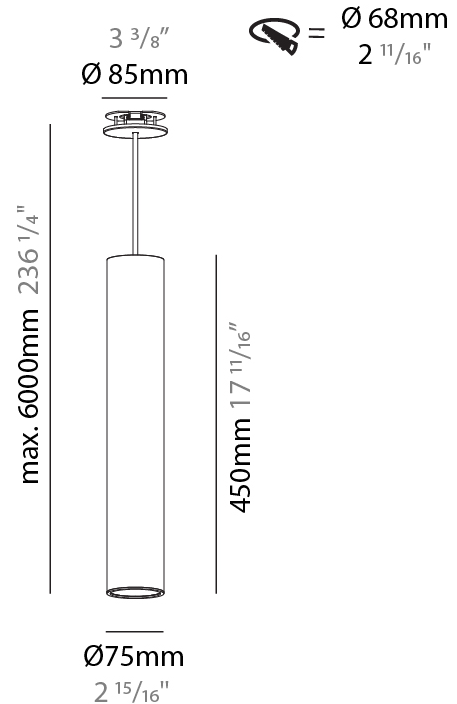

PHYSICAL

Shape: Cylinder
Diameter (mm): 75
Diameter (in): 2 15/16
Height (mm): 450
Height (in): 17 11/16
Max. Overall Height (mm): 2450
Max. Overall Height (in): 96 7/16
Light Distribution: Direct / Indirect
Diffuser: Shine Ring 0-6
Fixture Finish: SSR / BKV / CWI / CRY / HAB / UFT / ITA / RUA / FTG / MYG / LOD / PUS / FRO / FUP / KIA / POP / BLS / SPG / MEY / GOH / GUM / CHC / COM / ABZ / JAG / OBR / MOS / ROR
Fixture Material: Aluminum
Cable Details: 2000mm / 6000mm Cable in White / Black / Orange / Red
Cut-out Measurements: 68mm / 2 11/16"

ELECTRICAL

Lamp Type: LED (Zhaga Standard)
Input Wattage (W): 19
Total Output Wattage (W): 17.2
Dimming: Non-Dimming / Phase Dimming (120vac Only)
Driver Included: Yes
Driver Location: Integrated
Driver Type: Constant Current - Universal
Driver Class: Class 2
Input Voltage (V): 120 - 277
Constant Current (MA): 500
Upon Request: (Not included - see components) Remote: 0-10Vdc dimming

LED

Number of LEDs: 1
Color Temperature (°K): 2700 / 3000 / 4000
Max. Delivered Lumen (lm): 923
CRI: >90 CRI
Lamp Life (hrs): 50000
Upon Request: ***3500K available in minimum quantities (larger quantities upon request)

OPTICAL

Reflector: 18 / 36 / 52

RATINGS AND CERTIFICATIONS

Certified By: Certified for North American Standards
IP rating: IP20