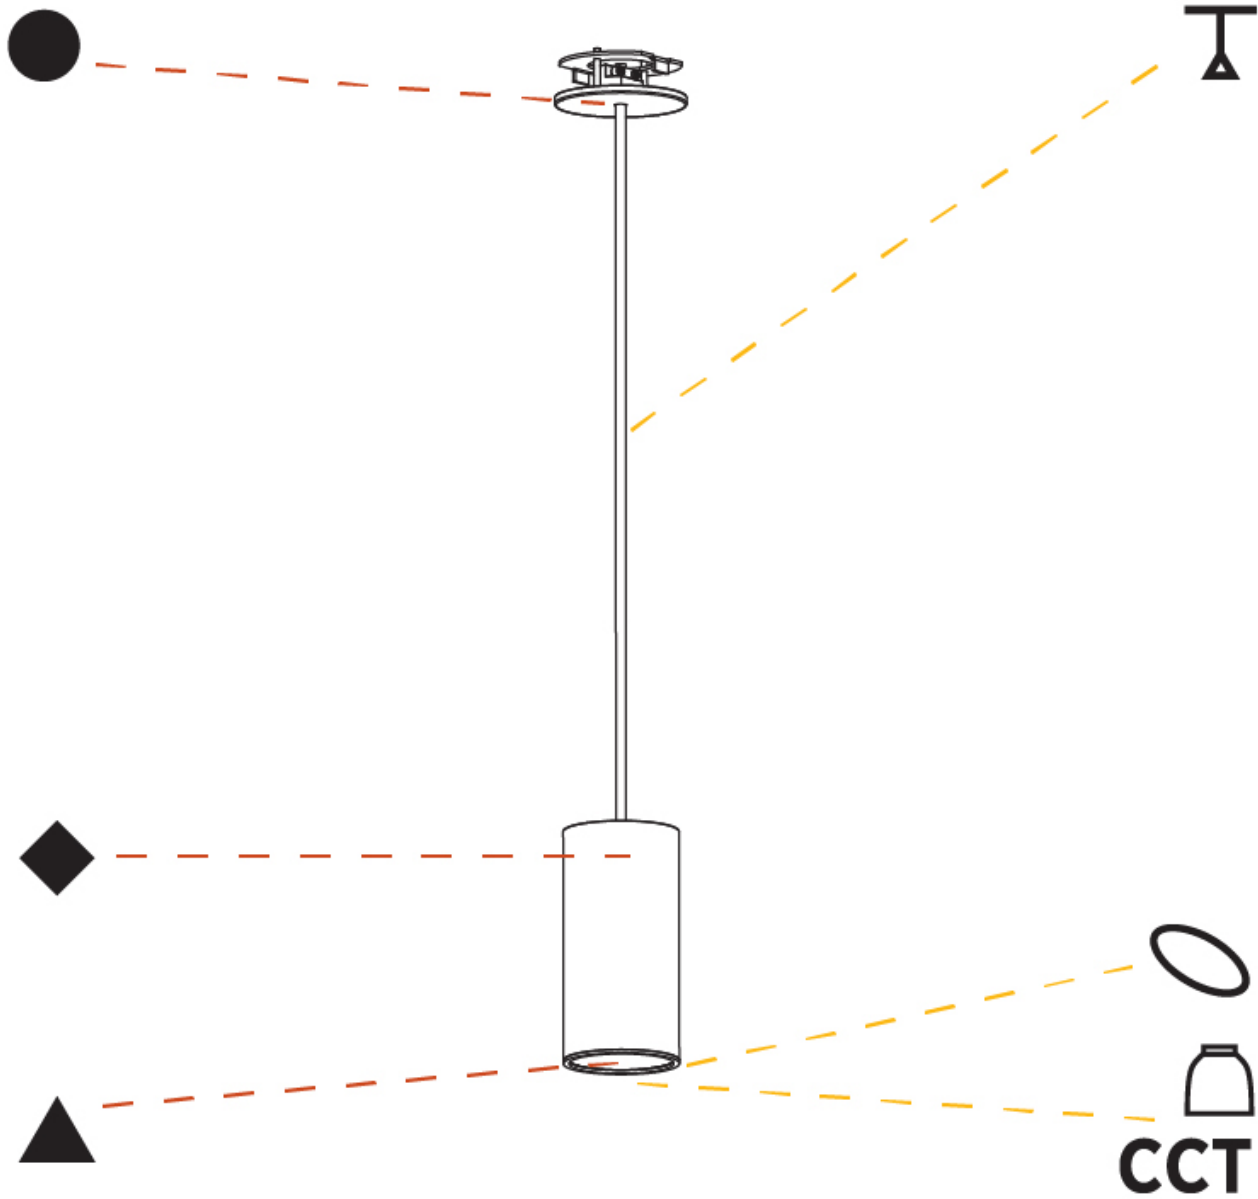

HANGOVER MONOPOINT RECESSED CANOPY SUSPENSION

A300150-

PROJECT
TYPE
SPECIFIER
QUANTITY
DATE

A