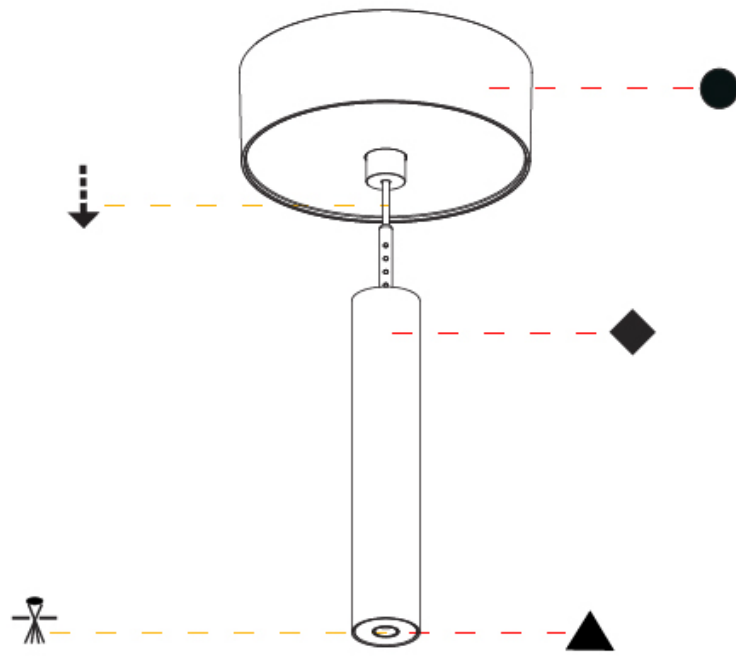

OPTICAL

Optic°: 24 / 32 / 34 / 55 / 58

RATINGS AND CERTIFICATIONS

Certified By: Certified for North American Standards
IP rating: IP20

HANGOVER PLUG MONOPOINT SURFACE CANOPY SUSPENSION

A30824-

PROJECT
TYPE
SPECIFIER
QUANTITY
DATE