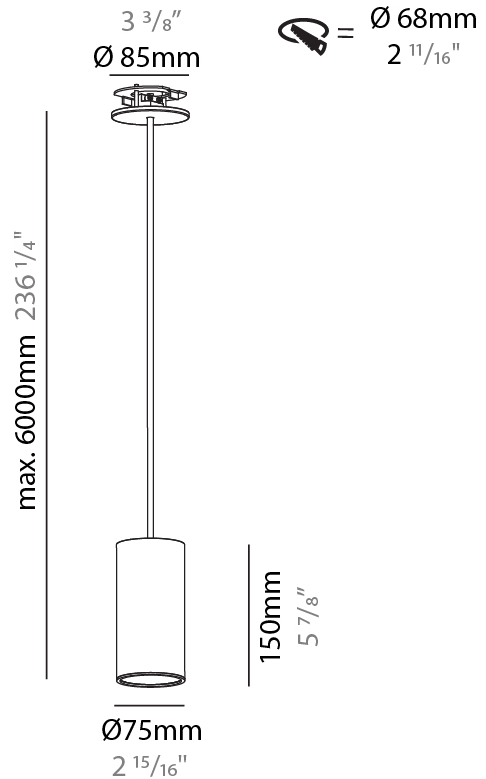

GENERAL

Series: Hangover
Subseries: Hangover Monopoint Recessed Canopy
Partner: Prolicht
Division: Architectural
Installation: Suspension
Product Type: Pendant
Mounting Location: Ceiling
Light Distribution: Direct

PHYSICAL

Shape: Cylinder
Diameter (mm): 75
Diameter (in): 2 ¹⁵/₁₆
Height (mm): 150
Height (in): 5 ⁷/₈
Max. Overall Height (mm): 2150
Max. Overall Height (in): 84 ⁵/₈
Diffuser: Shine Ring 0-6
Fixture Finish: SSR / BKV / CWI / CRY / HAB / UFT / ITA / RUA / FTG / MYG / LOD / PUS / FRO / FUP / KIA / POP / BLS / SPG / MEY / GOH / CHC / COM / ABZ / JAG / OBR / MOS / ROR
Fixture Material: Aluminum
Cable Details: 2000mm / 4000mm Cable in White / Black / Orange / Red
Cut-out Measurements: 68mm / 2 11/16"

ELECTRICAL

Lamp Type: LED (Zhaga Standard)
Input Wattage (W): 10.9
Total Output Wattage (W): 9
Dimming: Tri-Mode (Non-Dimming and Phase Dimming (120Vac only) and 0-10V Dimming)
Driver Included: Yes
Driver Location: External
Driver Type: Constant Current - Universal
Driver Class: Class 2
Housing: ENCP3 w/Quick Connect
Input Voltage (V): 120 - 277
Constant Current (MA): 500

LED

Number of LEDs: 1
Color Temperature (°K): 2700 / 3000 / 4000
Max. Delivered Lumen (lm): 923
CRI: >90 CRI
Lamp Life (hrs): 50000
Upon Request: ***3500K available in minimum quantities (larger quantities upon request)

OPTICAL

Reflector: 18 / 36 / 52

RATINGS AND CERTIFICATIONS

Certified By: Certified for North American Standards
IP rating: IP20