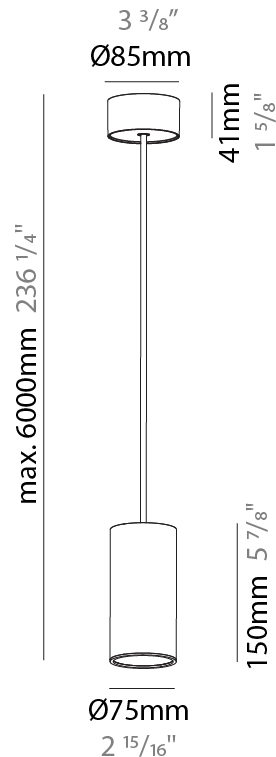

GENERAL

Series: Hangover
Subseries: Hangover Monopoint Surface Canopy
Partner: Prolicht
Division: Architectural
Installation: Suspension
Product Type: Pendant
Mounting Location: Ceiling
Light Distribution: Direct / Indirect

PHYSICAL

Shape: Cylinder
Diameter (mm): 75
Diameter (in): 2 15/16
Height (mm): 150
Height (in): 5 7/8
Max. Overall Height (mm): 2150
Max. Overall Height (in): 84 5/8
Diffuser: Shine Ring 0-6
Fixture Finish: SSR / BKV / CWI / CRY / HAB / UFT / ITA / RUA / FTG / MYG / LOD / PUS / FRO / FUP / KIA / POP / BLS / SPG / MEY / GOH / CHC / COM / ABZ / JAG / OBR / MOS / ROR
Fixture Material: Aluminum
Cable Details: 2000mm / 6000mm Cable in White / Black / Orange / Red

ELECTRICAL

Lamp Type: LED (Zhaga Standard)
Input Wattage (W): 10.9
Total Output Wattage (W): 9
Dimming: Non-Dimmable
Driver Included: Yes
Driver Location: Integrated
Driver Type: Constant Current
Driver Class: Class 2
Housing: ENCP3
Input Voltage (V): 120
Constant Current (MA): 500
Upon Request: Remote: 0-10Vdc dimming / Phase dimming 120Vac

LED

Number of LEDs: 2
Color Temperature (°K): 2700 / 3000 / 4000
Max. Delivered Lumen (lm): 911
CRI: >90 CRI
Efficiency (%): 86
Lamp Life (hrs): 50000

OPTICAL

Reflector: 18 / 36 / 52

RATINGS AND CERTIFICATIONS

Certified By: Certified for North American Standards
IP rating: IP20