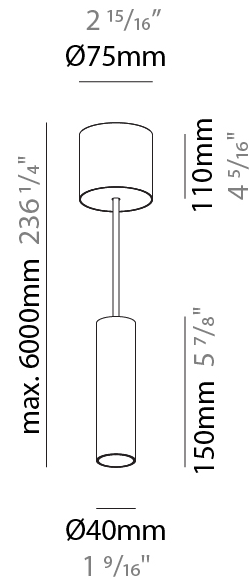

GENERAL

Series: Hangover
Subseries: Hangover Monopoint Surface Canopy
Partner: Prolicht
Division: Architectural
Installation: Suspension
Product Type: Pendant
Mounting Location: Ceiling
Light Distribution: Direct

PHYSICAL

Shape: Cylinder
Diameter (mm): 40
Diameter (in): 1 ⁹/₁₆
Height (mm): 150
Height (in): 5 ⁷/₈
Max. Overall Height (mm): 2150
Max. Overall Height (in): 84 ⁵/₈
Weight (kg): 0.75
Weight (lbs): 1.65
Diffuser: Shine Ring 0-6
Fixture Finish: SSR / BKV / CWI / CRY / HAB / UFT / ITA / RUA / FTG / MYG / LOD / PUS / FRO / FUP / KIA / POP / BLS / SPG / MEY / GOH / CHC / COM / ABZ / JAG / OBR / MOS / ROR
Fixture Material: Aluminum
Cable Details: 2000mm / 6000mm Cable in White / Black / Orange / Red

ELECTRICAL

Lamp Type: LED (Zhaga Standard)
Input Wattage (W): 10.9
Total Output Wattage (W): 9
Dimming: Non-Dimmable
Driver Included: Yes
Driver Location: Integrated
Driver Type: Constant Current
Driver Class: Class 2
Input Voltage (V): 120
Constant Current (MA): 500
Upon Request: Remote: 0-10Vdc dimming / Phase dimming 120Vac

LED

Number of LEDs: 1
Color Temperature (°K): 2700 / 3000 / 4000
Max. Delivered Lumen (lm): 842
CRI: >90 CRI
Lamp Life (hrs): 50000

OPTICAL

Reflector: 40 / 50

RATINGS AND CERTIFICATIONS

Certified By: Certified for North American Standards
IP rating: IP20