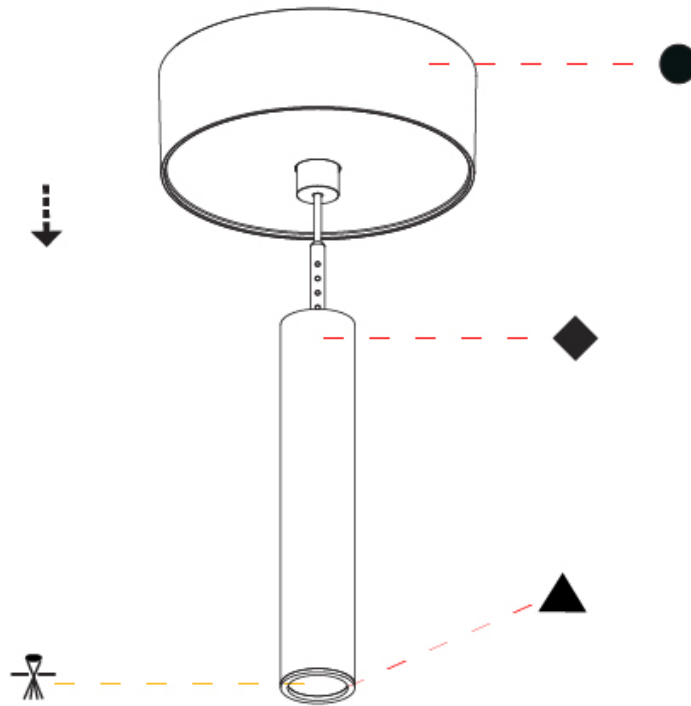

PHYSICAL

Shape: Cylinder
Diameter (mm): 28
Diameter (in): 1 1/8
Height (mm): 150
Height (in): 11 13/16
Max. Overall Height (mm): 2150
Max. Overall Height (in): 84 5/8
Weight (kg): 0.422
Weight (lbs): 0.93
Diffuser: Shine Ring - Opal / Yellow / Orange / Red / Blue / Green
Fixture Finish: SSR / BKV / CWI / CRY / HAB / UFT / ITA / RUA / FTG / MYG / LOD / PUS / FRO / FUP / KIA / POP / BLS / SPG / MEY / GOH / CHC / COM / ABZ / JAG / OBR / MOS / ROR
Fixture Material: Aluminum
Cable Details: 2000mm or 4000mm Cable - Color 01 to 10

OPTICAL

Optic°: 24 / 32 / 58

RATINGS AND CERTIFICATIONS

Certified By: Certified for North American Standards
IP rating: IP20

HANGOVER PLUG SHINE MONOPOINT SURFACE CANOPY SUSPENSION

A30847-

PROJECT
TYPE
SPECIFIER
QUANTITY
DATE