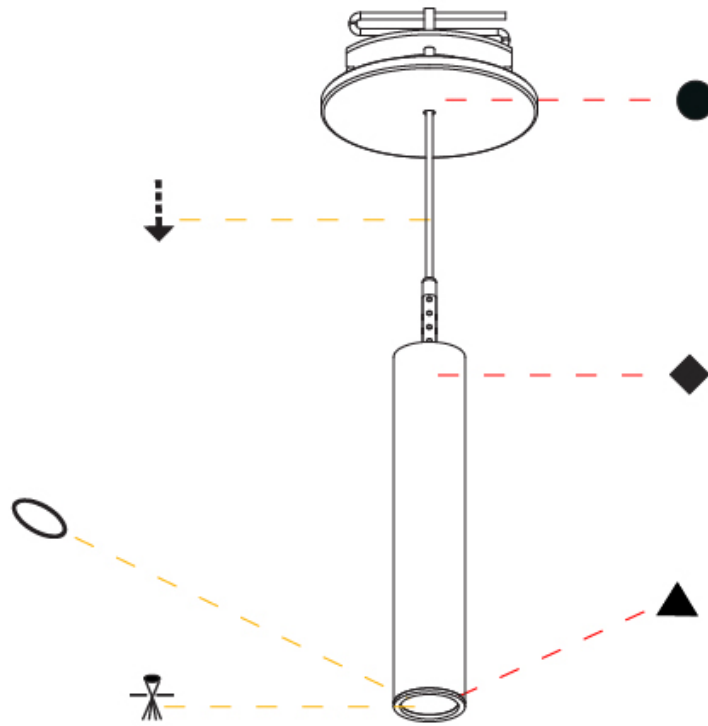

HANGOVER PLUG SHINE MONOPOINT RECESSED CANOPY SUSPENSION

A30842-

PROJECT	_____
TYPE	_____
SPECIFIER	_____
QUANTITY	_____
DATE	_____

A

PROJECT
TYPE
SPECIFIER
QUANTITY
DATE

HANGOVER PLUG SHINE MONOPOINT SURFACE CANOPY SUSPENSION