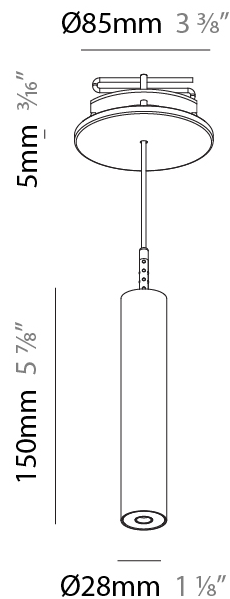

ELECTRICAL

Lamp Type: LED (Zhaga Standard)
Input Wattage (W): 6.6
Total Output Wattage (W): 6
Dimming: Tri-Mode (Non-Dimming and Phase Dimming (120Vac only) and 0-10V Dimming)
Driver Included: Yes
Driver Location: External
Driver Type: Constant Current - Universal
Driver Class: Class 2
Housing: ENCP3 w/Quick Connect
Input Voltage (V): 120 - 277
Constant Current (MA): 500

LED

Number of LEDs: 1
Color Temperature (°K): 2700 / 3000 / 4000
Max. Delivered Lumen (lm): 330 / 360 / 380
CRI: >90 CRI
Lamp Life (hrs): 50000
Upon Request: ***3500K available in minimum quantities (larger quantities upon request)

OPTICAL

Optic°: 24 / 32 / 34 / 55 / 58

RATINGS AND CERTIFICATIONS

Certified By: Certified for North American Standards
IP rating: IP20

Zaneen Group Inc. © 2026, T 1800-388-3382, F 416-247-9319, www.zaneen.com

Available for International specifications by adding 'INT' at the end of the existing Model #. For assistance on 'custom' specifications, contact zteam@zaneen.com. In a constant effort to supply the best product, we reserve the right to change specifications or materials without notice. The most recent specification sheets are found at zaneen.com