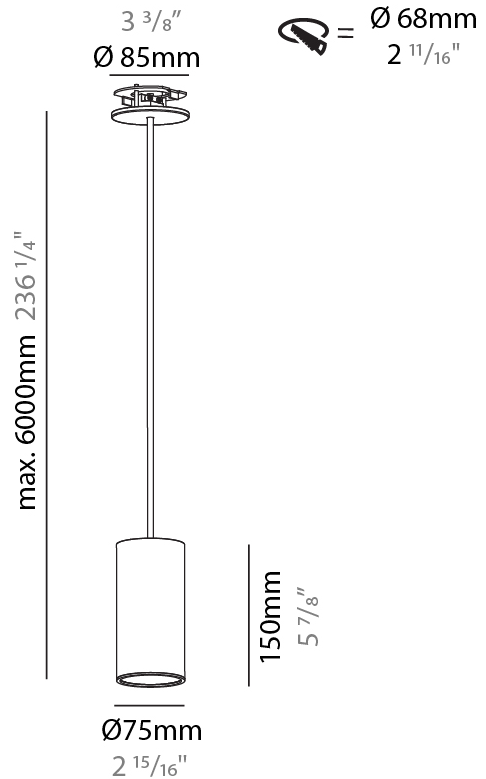

Series: Hangover
Subseries: Hangover Monopoint Recessed Canopy
Partner: Prolicht
Division: Architectural
Installation: Suspension
Product Type: Pendant
Mounting Location: Ceiling
Light Distribution: Direct / Indirect

PHYSICAL

Shape: Cylinder
Diameter (mm): 75
Diameter (in): 2 15/16
Height (mm): 150
Height (in): 5 7/8
Max. Overall Height (mm): 2150
Max. Overall Height (in): 84 5/8
Diffuser: Shine Ring 0-6
Fixture Finish: SSR / BKV / CWI / CRY / HAB / UFT / ITA / RUA / FTG / MYG / LOD / PUS / FRO / FUP / KIA / POP / BLS / SPG / MEY / GOH / CHC / COM / ABZ / JAG / OBR / MOS / ROR
Fixture Material: Aluminum
Cable Details: 2000mm / 6000mm Cable in White / Black / Orange / Red
Cut-out Measurements: 68mm / 2 11/16"

ELECTRICAL

Lamp Type: LED (Zhaga Standard)
Input Wattage (W): 10.9
Total Output Wattage (W): 9
Dimming: Tri-Mode (Non-Dimming and Phase Dimming (120Vac only) and 0-10V Dimming)
Driver Included: Yes
Driver Location: External
Driver Type: Constant Current - Universal
Driver Class: Class 2
Housing: ENCP3 w/Quick Connect
Input Voltage (V): 120 - 277
Constant Current (MA): 500

LED

Number of LEDs: 1
Color Temperature (°K): 2700 / 3000 / 4000
Max. Delivered Lumen (lm): 923
CRI: >90 CRI
Lamp Life (hrs): 50000
Upon Request: ***3500K available in minimum quantities (larger quantities upon request)

OPTICAL

Reflector: 18 / 36 / 52

RATINGS AND CERTIFICATIONS

Certified By: Certified for North American Standards
IP rating: IP20