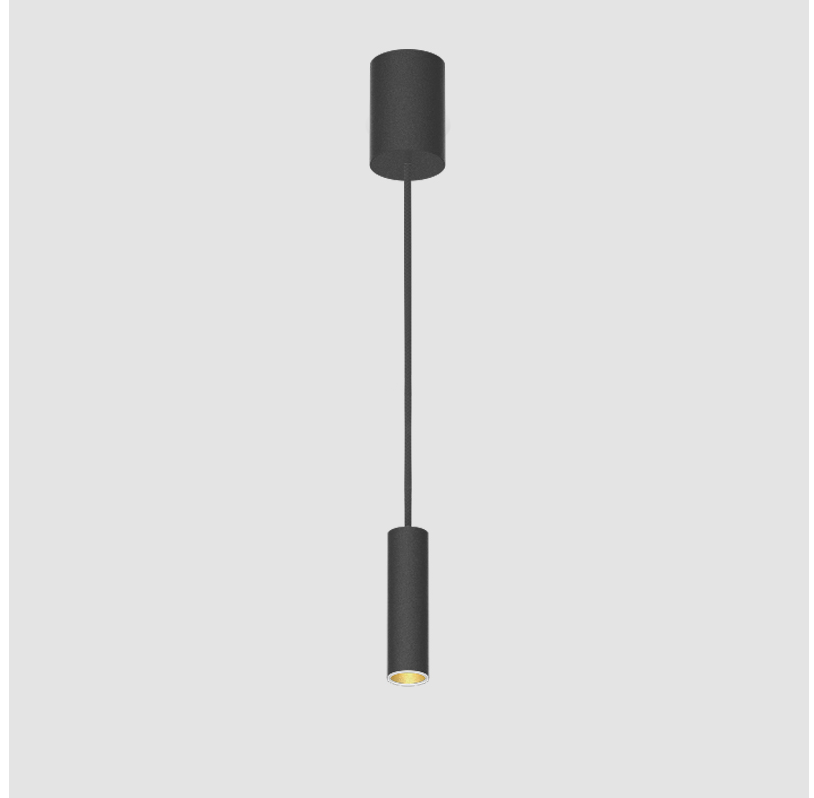

GENERAL

Series: Hangover
Subseries: Hangover Monopoint Surface Canopy
Partner: Prolicht
Division: Architectural
Installation: Suspension
Product Type: Pendant
Mounting Location: Ceiling
Light Distribution: Direct

PHYSICAL

Shape: Cylinder
Diameter (mm): 40
Diameter (in): 1 ⁹/₁₆
Height (mm): 150
Height (in): 5 ⁷/₈
Max. Overall Height (mm): 2150
Max. Overall Height (in): 84 ⁵/₈
Weight (kg): 0.75
Weight (lbs): 1.65
Diffuser: Shine Ring 0-6
Fixture Finish: SSR / BKV / CWI / CRY / HAB / UFT / ITA / RUA / FTG / MYG / LOD / PUS / FRO / FUP / KIA / POP / BLS / SPG / MEY / GOH / CHC / COM / ABZ / JAG / OBR / MOS / ROR
Fixture Material: Aluminum
Cable Details: 2000mm / 6000mm Cable in White / Black / Orange / Red

ELECTRICAL

Lamp Type: LED (Zhaga Standard)
Input Wattage (W): 10.9
Total Output Wattage (W): 9
Dimming: Non-Dimmable
Driver Included: Yes
Driver Location: Integrated
Driver Type: Constant Current
Driver Class: Class 2
Input Voltage (V): 120
Constant Current (MA): 500
Upon Request: Remote: 0-10Vdc dimming / Phase dimming 120Vac

LED

Number of LEDs: 1
Color Temperature (°K): 2700 / 3000 / 4000
Max. Delivered Lumen (lm): 842
CRI: >90 CRI
Lamp Life (hrs): 50000

OPTICAL

Reflector: 40 / 50

RATINGS AND CERTIFICATIONS

Certified By: Certified for North American Standards
IP rating: IP20